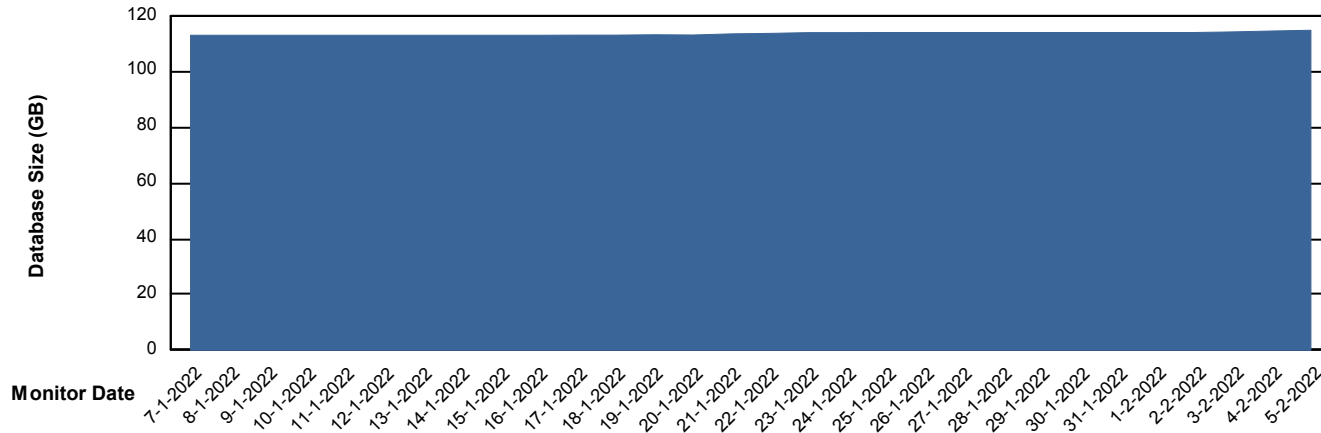

Weekly SLA Customer Report

Customer SPO_Production Silver
Database ID 57

DATABASE SIZE SPODB_BI

Database growth over last month

DATABASE SIZE SPODB_Production

Database growth over last month

Weekly SLA Customer Report

Customer SPO_Production Silver
Database ID 57

Database Tablespace SPODB_BI

Date	Tablespace Name	Filesize (Gb)	Usedsize (Gb)	Percentage free
5-2-2022	ABSDATA	34	26	24
	INDX	40	34	15
4-2-2022	ABSDATA	30	26	13
	INDX	40	34	15