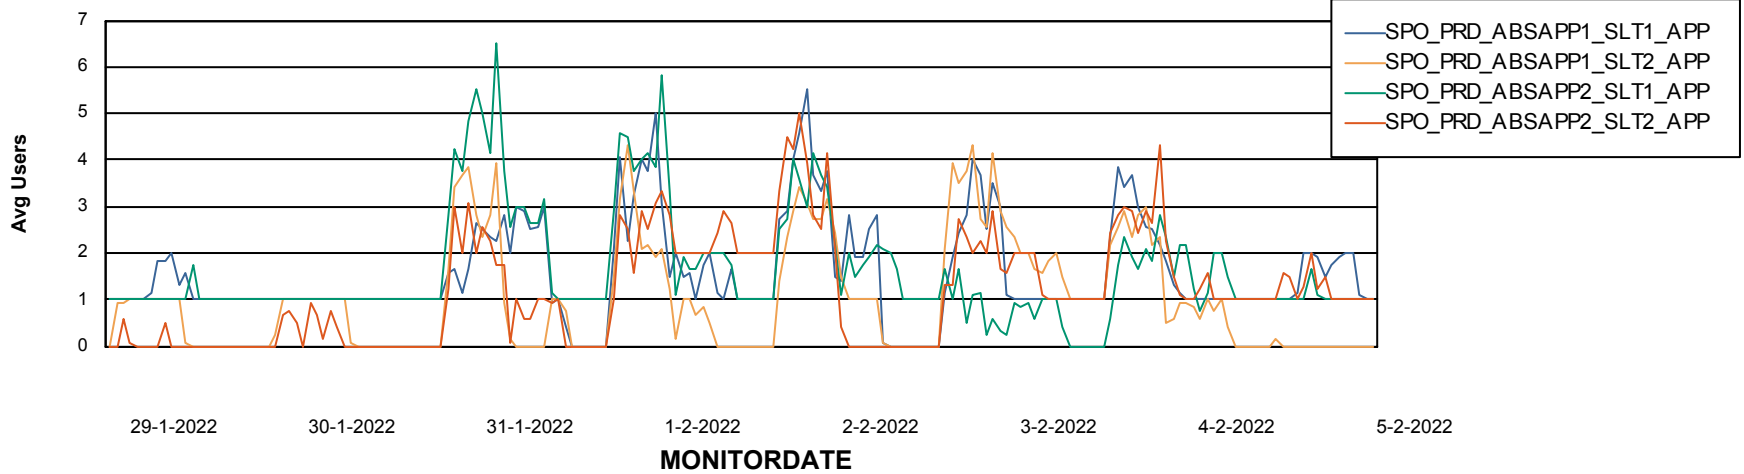

Avg users per day per ABS server