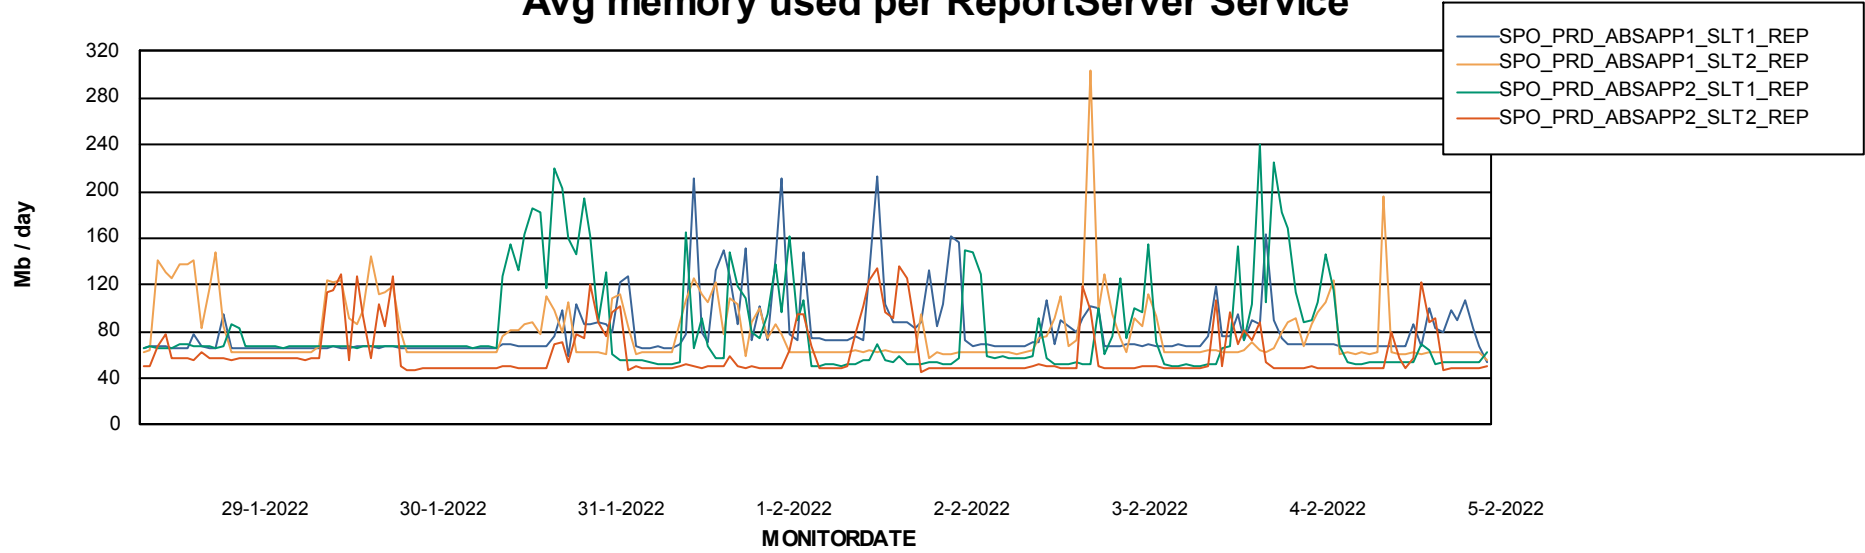

Avg users per day per ABS server

Weekly SLA Customer Report

Customer SPO_Production Silver
Database ID 57

ABSSolute Application ReportServer Services

Avg memory used per ReportServer Service

Weekly SLA Customer Report