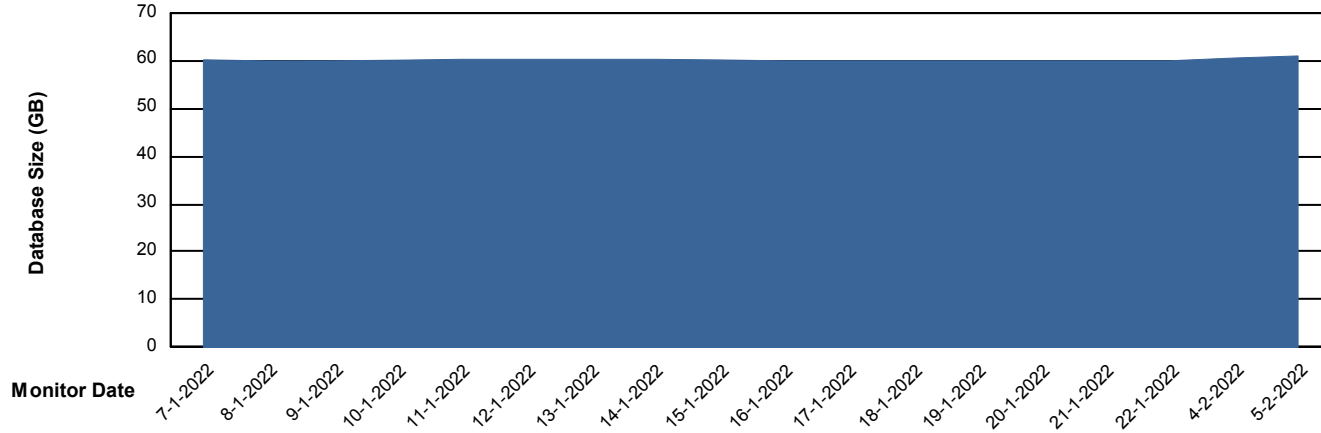

Database Performance SPODB_Production

DB Processes Max 300
DB Sessions Max 472

Weekly SLA Customer Report

Customer SPO_Production Silver
Database ID 57

Database Performance SPODB_Standby

DB Processes Max 300
DB Sessions Max 472

Weekly SLA Customer Report

Customer SPO_Production Silver
Database ID 57

DATABASE SIZE SPODB_BI

Database growth over last month

DATABASE SIZE SPODB_Production

Database growth over last month

Weekly SLA Customer Report