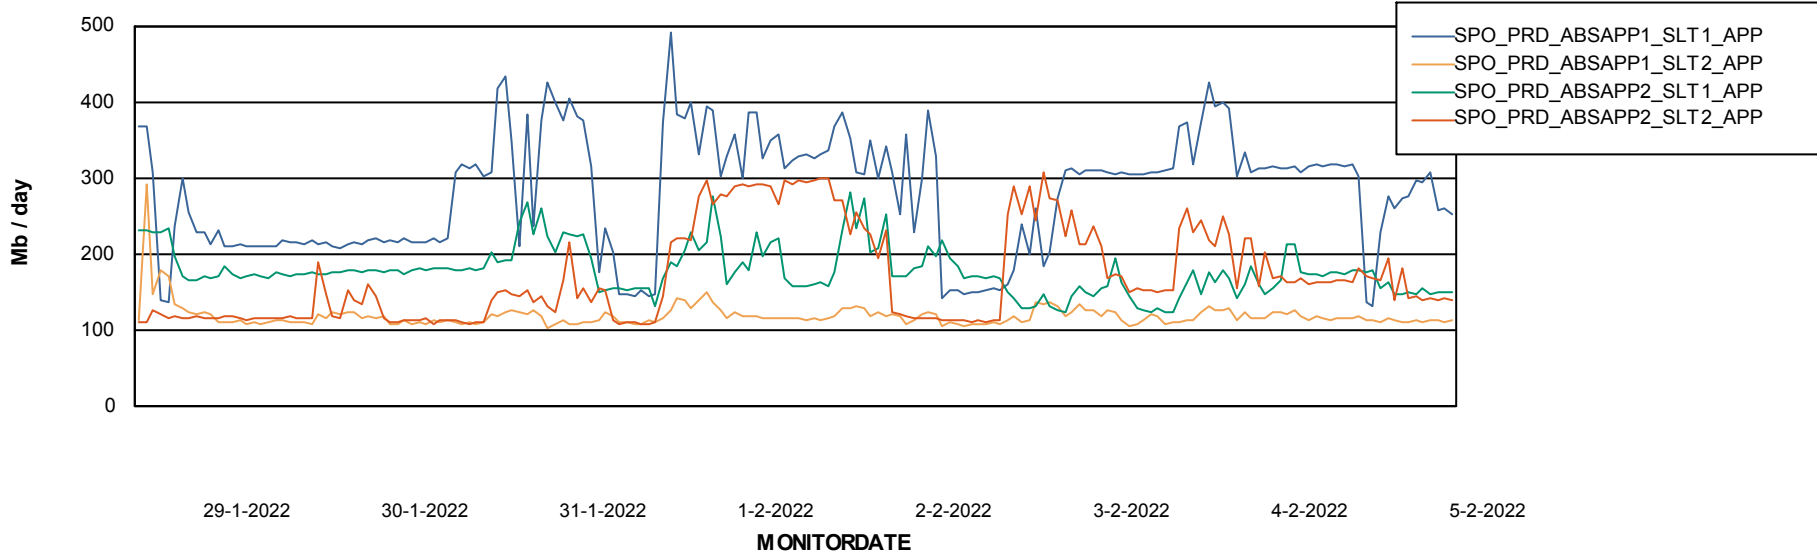

Standby Database Health SPO_Production Silver

Recovery lag for last 7 days

Weekly SLA Customer Report

Customer SPO_Production Silver
Database ID 57

ABSSolute Application Server Services

Avg memory used per ABS Server Service