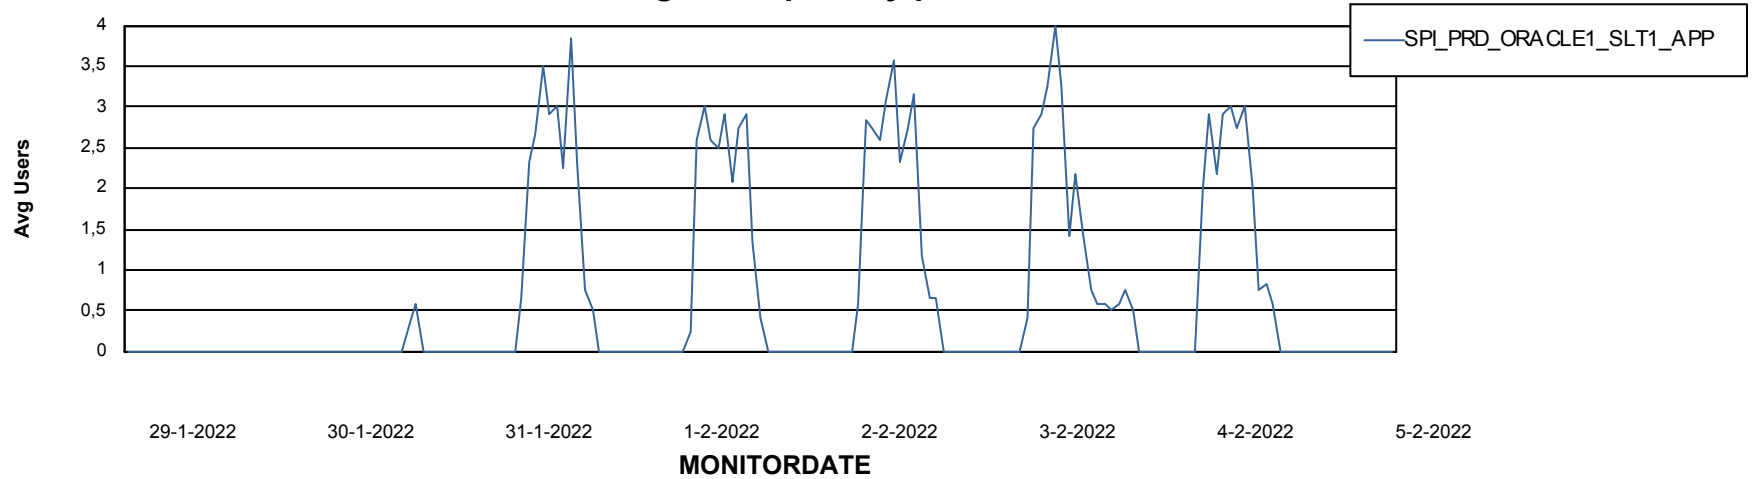

Weekly SLA Customer Report

Customer SPI_Production
Database ID 49

ABSSolute Application Server Services

Avg memory used per ABS Server Service

Avg users per day per ABS server

Weekly SLA Customer Report

Customer SPI_Production
Database ID 49