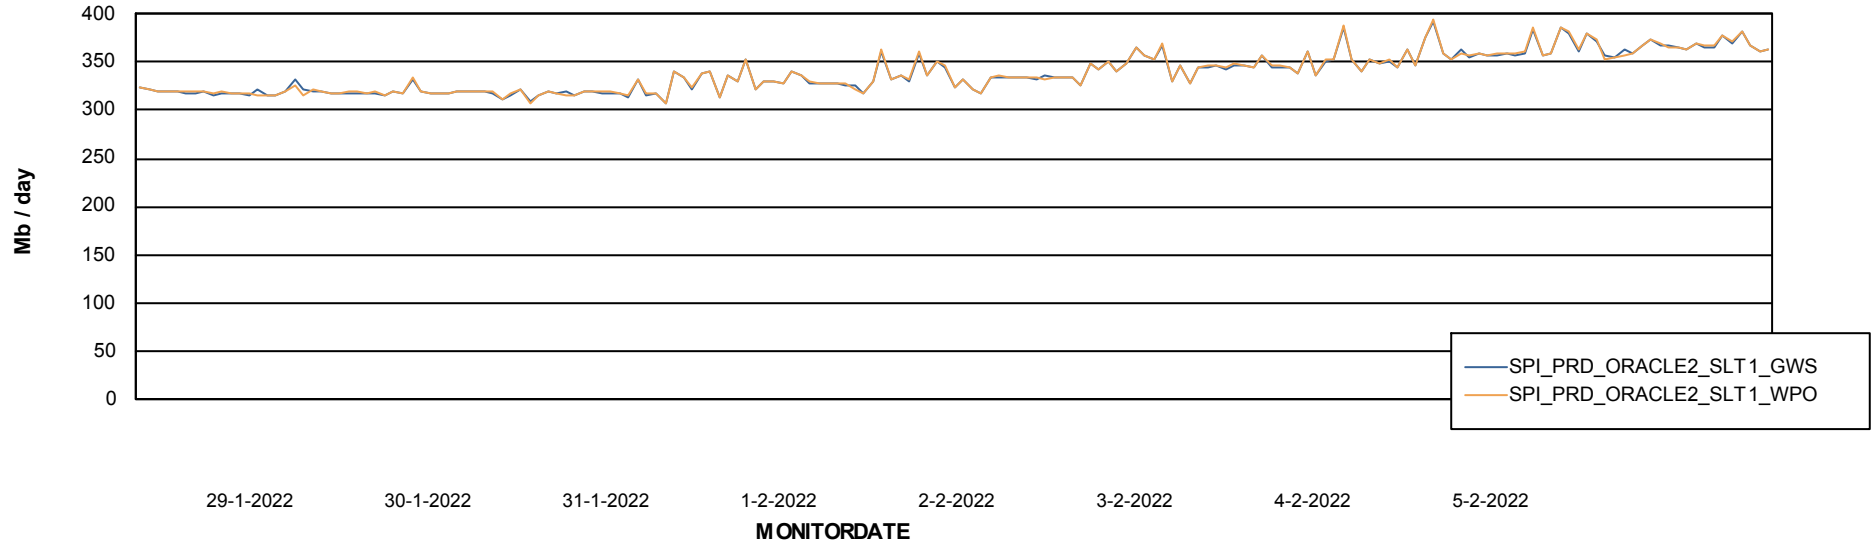

ABSSolute Application ReportServer Services

Avg memory used per ReportServer Service

Weekly SLA Customer Report

Customer SPI_Production
Database ID 49

ABSSolute Web Component Services

Avg memory used per ABS Web component