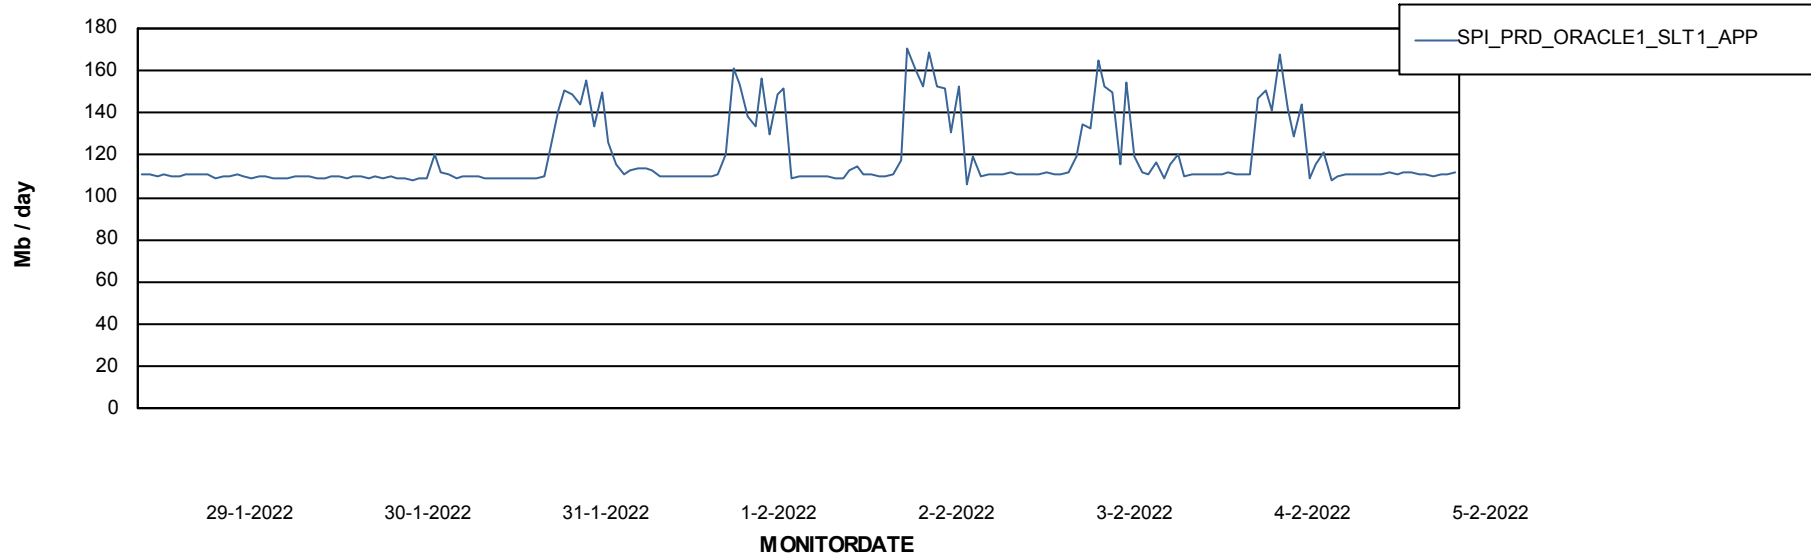

Weekly SLA Customer Report

Customer SPI_Production
Database ID 49

Database Performance SPIDB_Production

DB Processes Max 500

Weekly SLA Customer Report

Customer SPI_Production
Database ID 49

Database Performance SPIDB_Standby

DB Processes Max 500

Weekly SLA Customer Report

Customer SPI_Production
 Database ID 49

DATABASE SIZE SPIDB_Production

Database growth over last month

Database Tablespace SPIDB_Production

Date	Tablespace Name	Filesize (Gb)	Usedsize (Gb)	Percentage free
5-2-2022	ABSDATA	5	2	53
	INDX	8	4	52
4-2-2022	ABSDATA	5	2	53
	INDX	8	4	52
3-2-2022	ABSDATA	5	2	53
	INDX	8	4	52
2-2-2022	ABSDATA	5	2	53
	INDX	8	4	52
1-2-2022	ABSDATA	5	2	53
	INDX	8	4	52
31-1-2022	ABSDATA	5	2	53
	INDX	8	4	52
30-1-2022	ABSDATA	5	2	53
	INDX	8	4	52

Weekly SLA Customer Report

Customer SPI_Production
Database ID 49

ABSSolute Application Server Services

Avg memory used per ABS Server Service

Avg users per day per ABS server

Weekly SLA Customer Report

Customer SPI_Production
Database ID 49