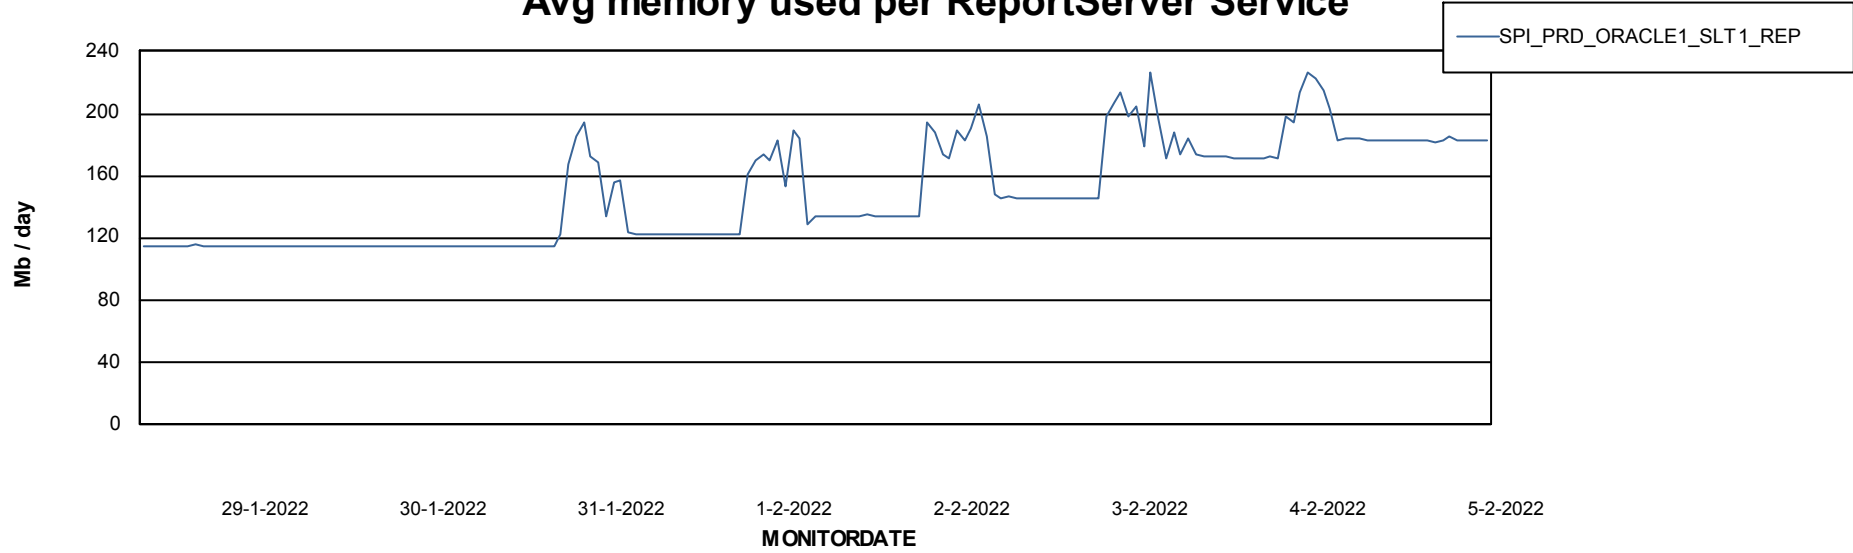

ABSSolute Application ReportServer Services

Avg memory used per ReportServer Service