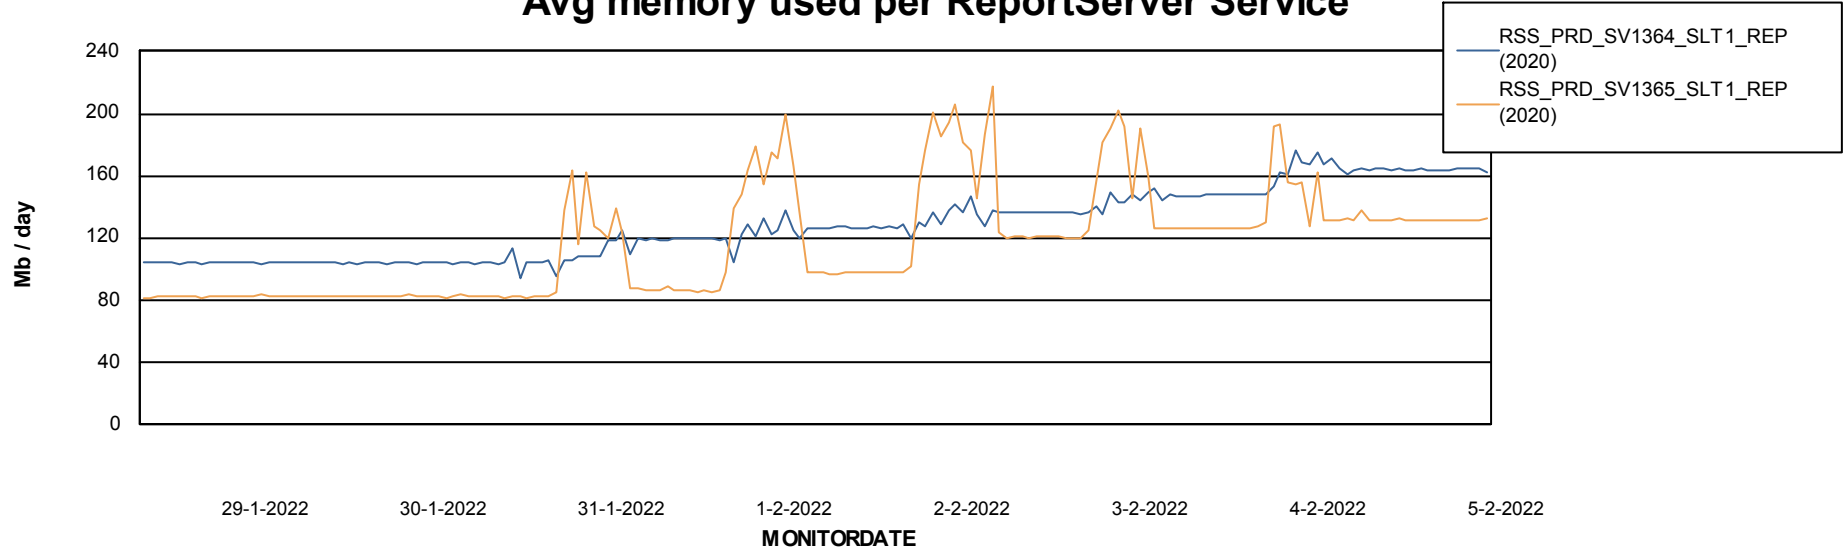

ABSSolute Application ReportServer Services

Avg memory used per ReportServer Service