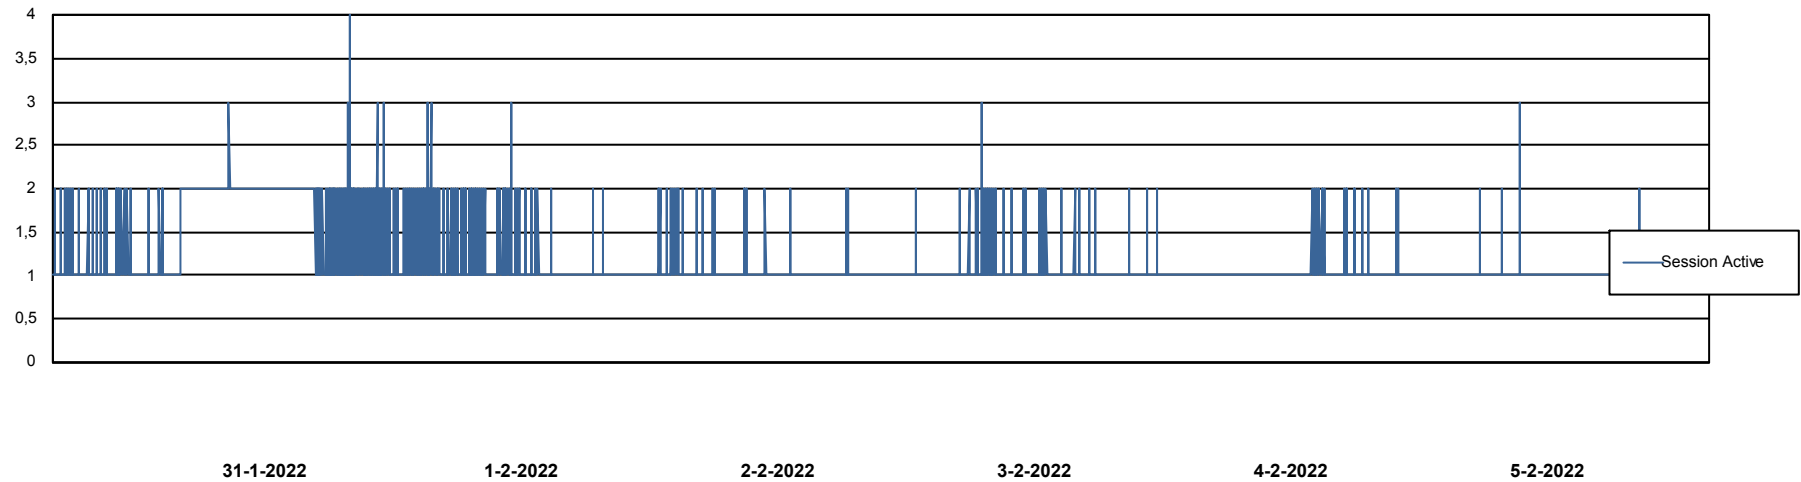

Database Performance RSS_DB_Primary (2020)

DB Processes Max 300
DB Sessions Max 472