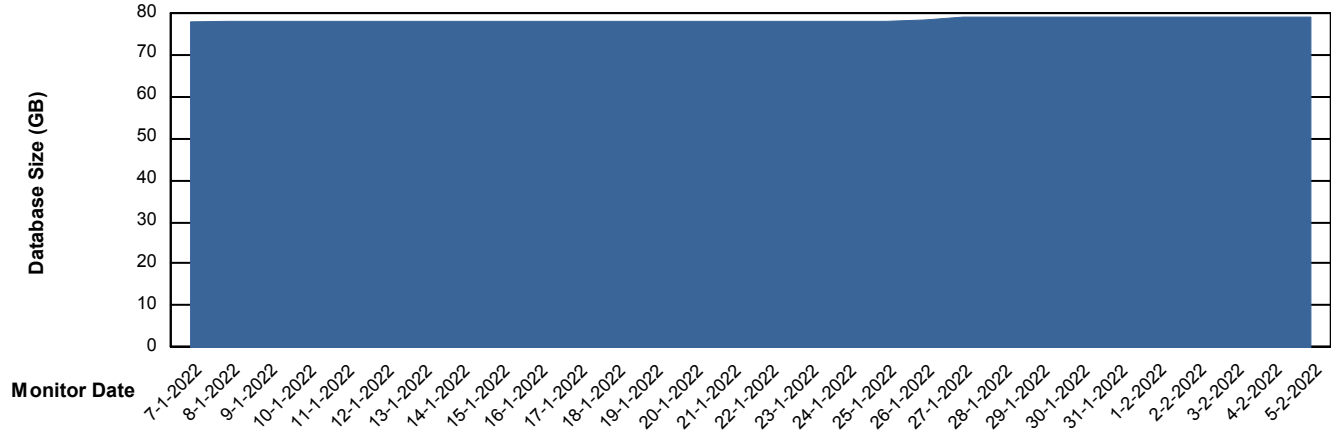

DATABASE SIZE RSS_DB_Primary (2020)

Database growth over last month

Database Tablespace RSS_DB_Primary (2020)

Date	Tablespace Name	Filesize (Gb)	Usedsize (Gb)	Percentage free
5-2-2022	ABSDATA	43	36	16
	INDX	49	41	16
4-2-2022	ABSDATA	43	36	16
	INDX	49	41	16
3-2-2022	ABSDATA	43	36	16
	INDX	49	41	16
2-2-2022	ABSDATA	43	36	16
	INDX	49	41	16
1-2-2022	ABSDATA	43	36	16
	INDX	49	41	16
31-1-2022	ABSDATA	43	36	16
	INDX	49	41	16
30-1-2022	ABSDATA	43	36	16
	INDX	48	41	15