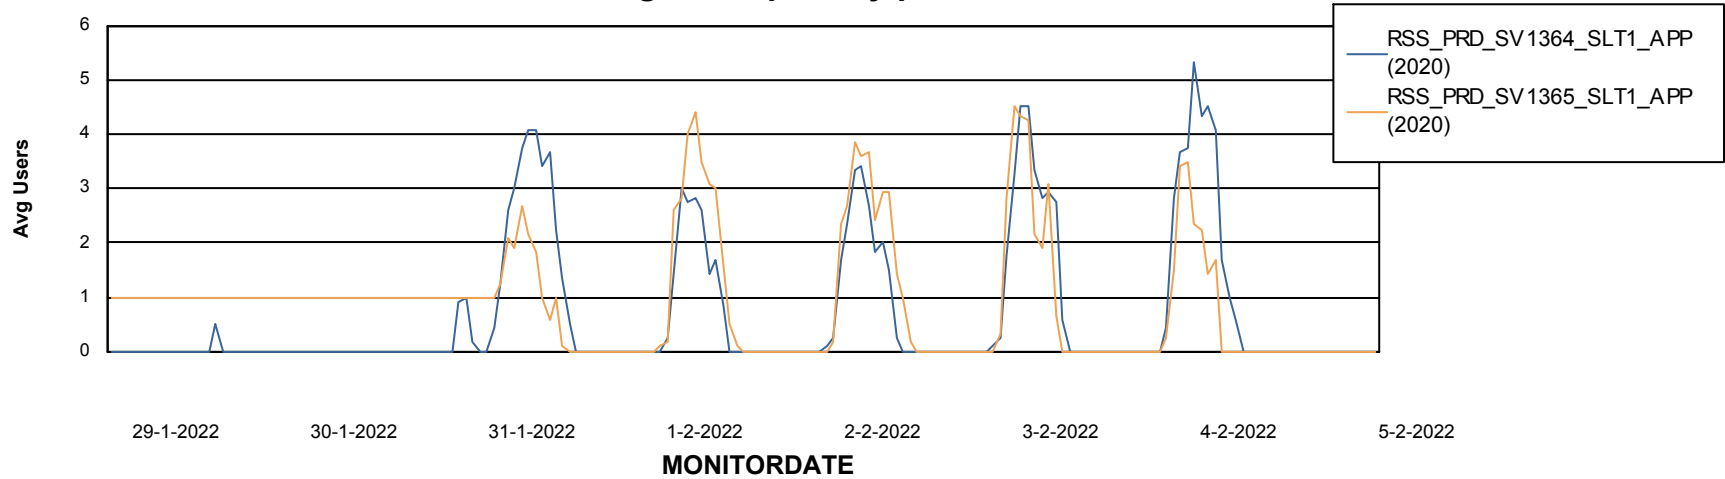

Avg users per day per ABS server