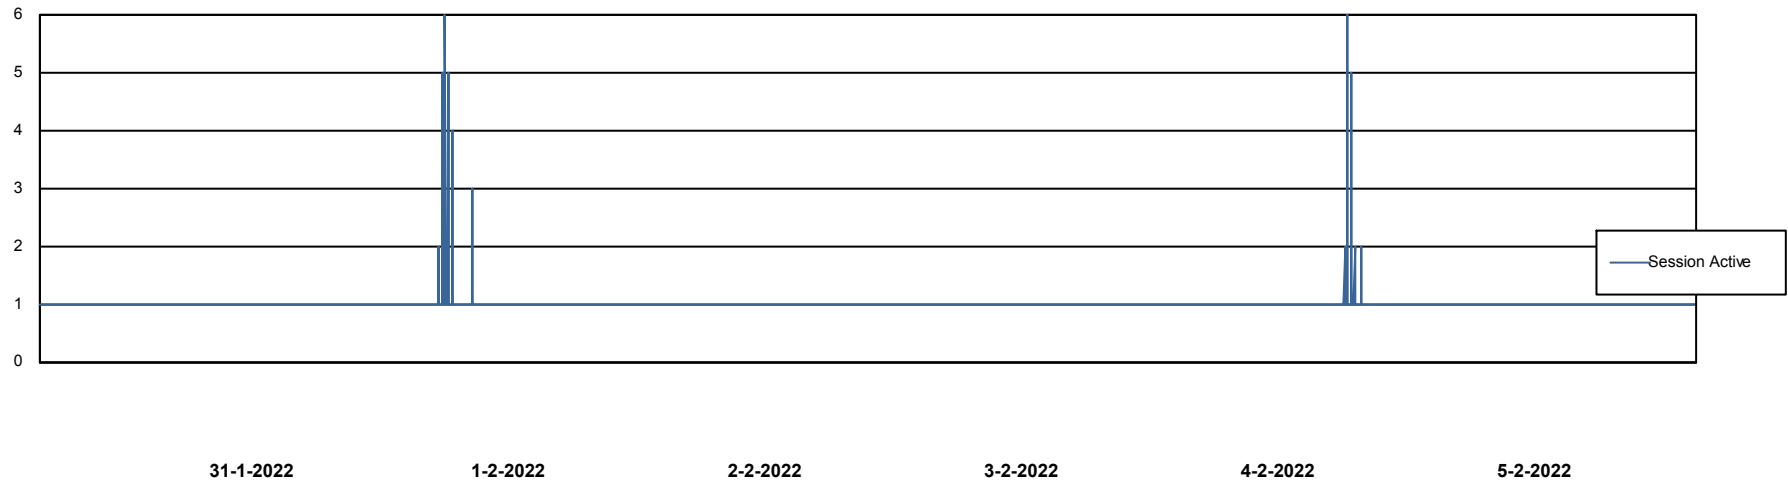

Database Performance RSS_DB_Standby (2020)

DB Processes Max 300
DB Sessions Max 472