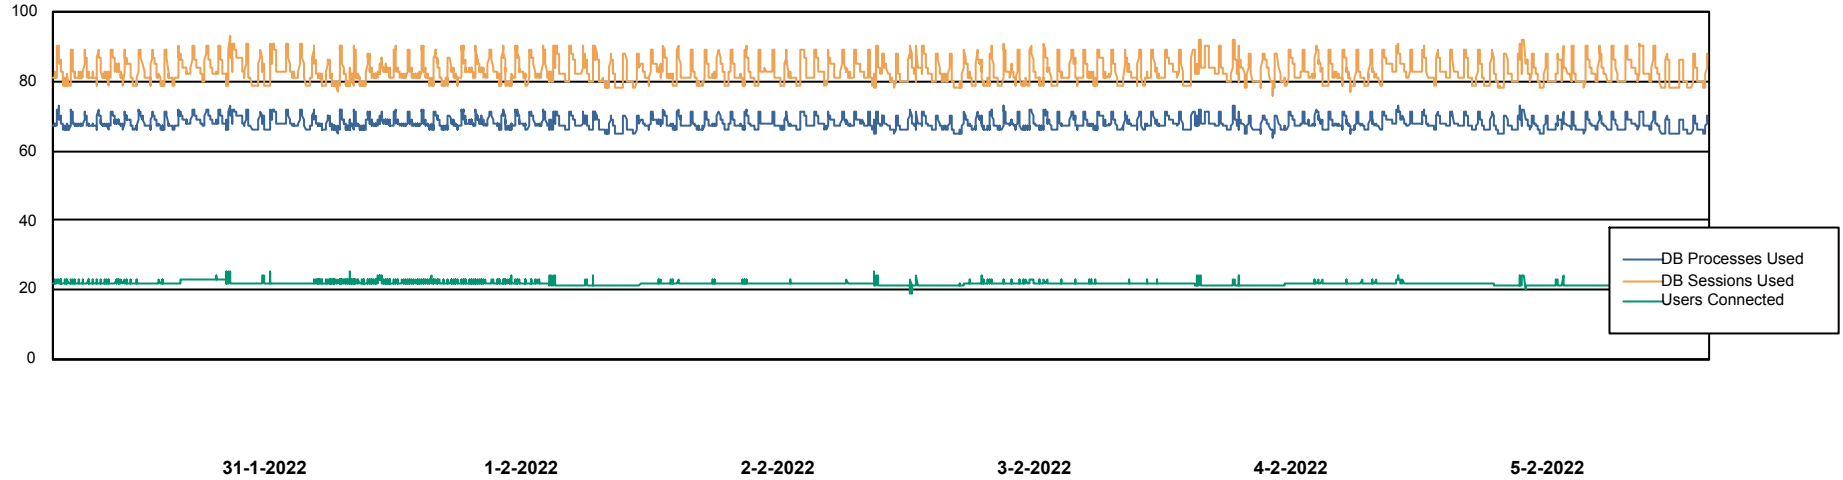

Database Performance RSS_DB_Primary (2020)

DB Processes Max 300
DB Sessions Max 472