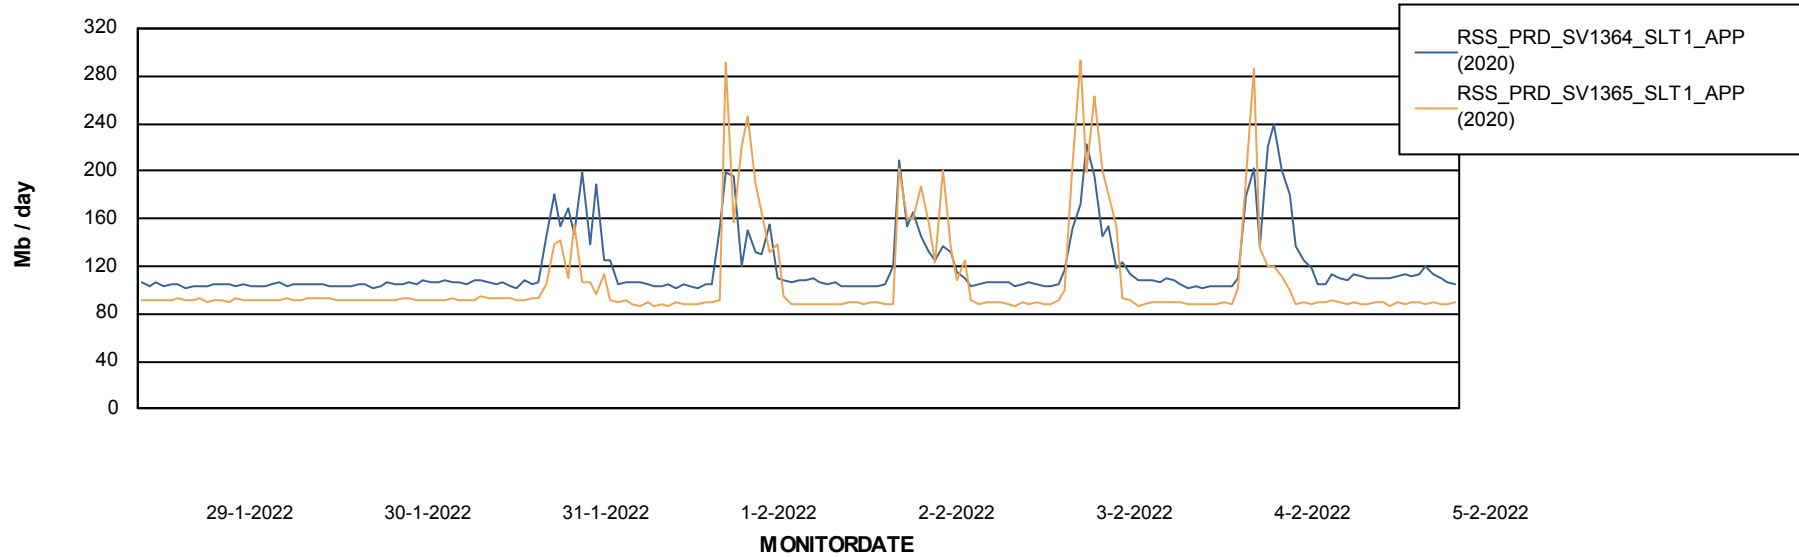

ABSSolute Application Server Services

Avg memory used per ABS Server Service