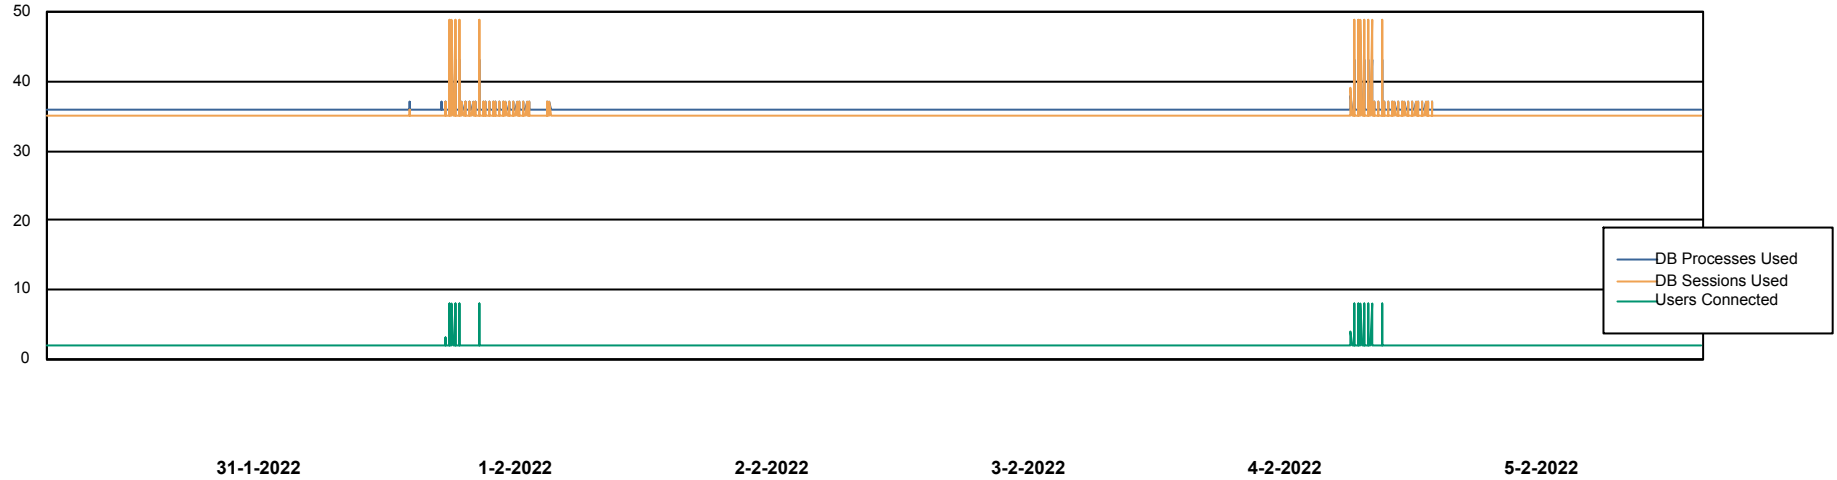

Database Performance RSS_DB_Standby (2020)

DB Processes Max 300
DB Sessions Max 472