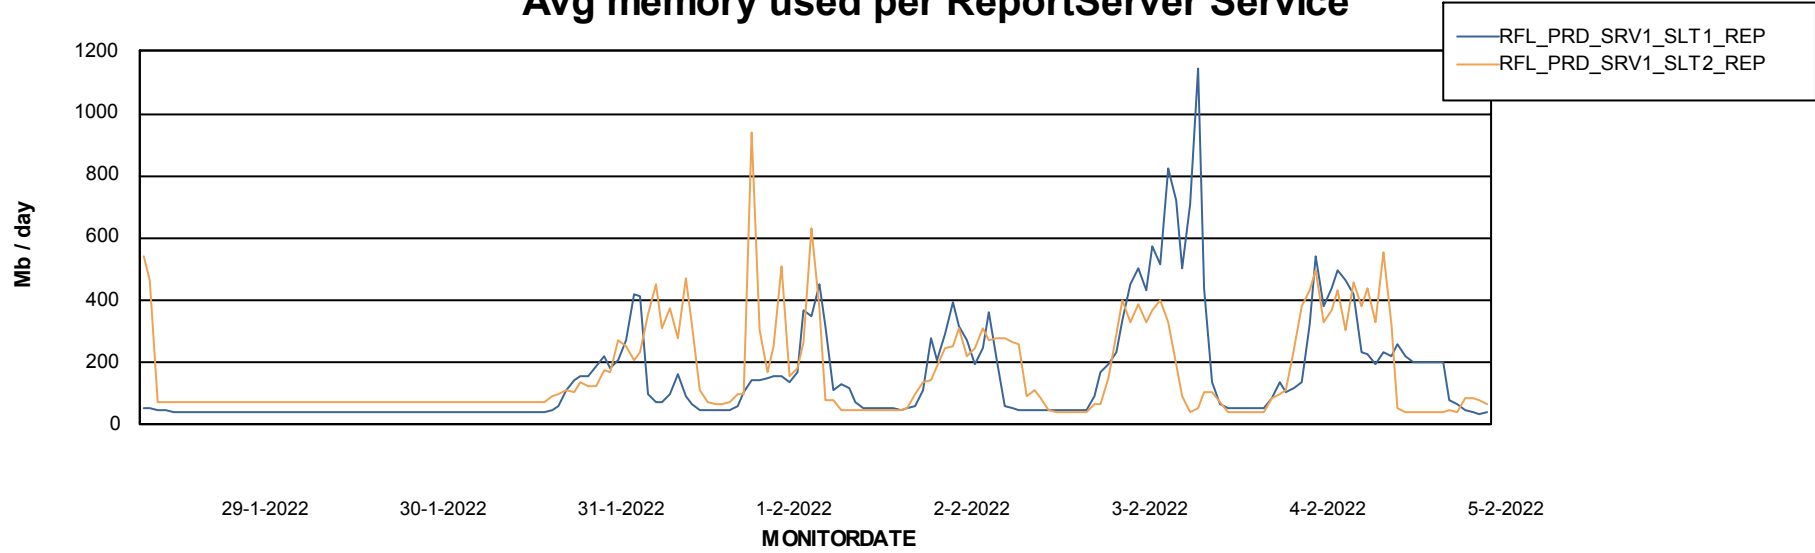

Avg memory used per ABS Server Service

Avg users per day per ABS server

Weekly SLA Customer Report

Customer RFL_Production
Database ID 36

ABSSolute Application ReportServer Services

Avg memory used per ReportServer Service

Weekly SLA Customer Report

Customer RFL_Production
Database ID 36

ABSSolute Web Component Services

Avg memory used per ABS Web component

Weekly SLA Customer Report

Customer RFL_Production
Database ID 36

Disaster per ABS component