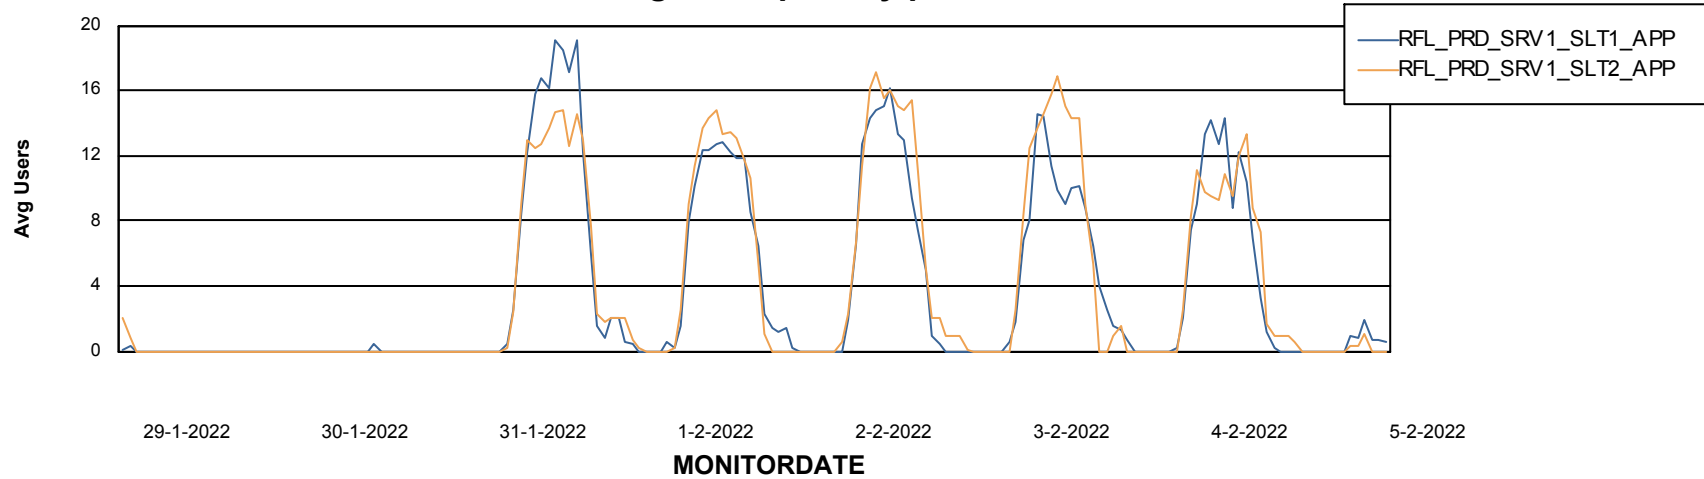

Weekly SLA Customer Report

Customer RFL_Production
 Database ID 36

DATABASE SIZE RFLDB_Production

Database growth over last month

Database Tablespace RFLDB_Production

Date	Tablespace Name	Filesize (Gb)	Usedsize (Gb)	Percentage free
5-2-2022	ABSDATA	90	64	29
	INDX	200	162	19
4-2-2022	ABSDATA	90	64	29
	INDX	200	162	19
3-2-2022	ABSDATA	90	63	29
	INDX	200	162	19
2-2-2022	ABSDATA	90	63	30
	INDX	200	162	19
1-2-2022	ABSDATA	90	63	30
	INDX	200	162	19
31-1-2022	ABSDATA	90	63	30
	INDX	200	162	19
30-1-2022	ABSDATA	90	63	30
	INDX	200	162	19

Weekly SLA Customer Report

Customer RFL_Production
Database ID 36

Standby Database Health RFL_Production

Recovery lag for last 7 days

Weekly SLA Customer Report

Customer RFL_Production
Database ID 36

ABSSolute Application Server Services

Avg memory used per ABS Server Service

Avg users per day per ABS server

Weekly SLA Customer Report

Customer RFL_Production
Database ID 36

ABSSolute Application ReportServer Services

Avg memory used per ReportServer Service