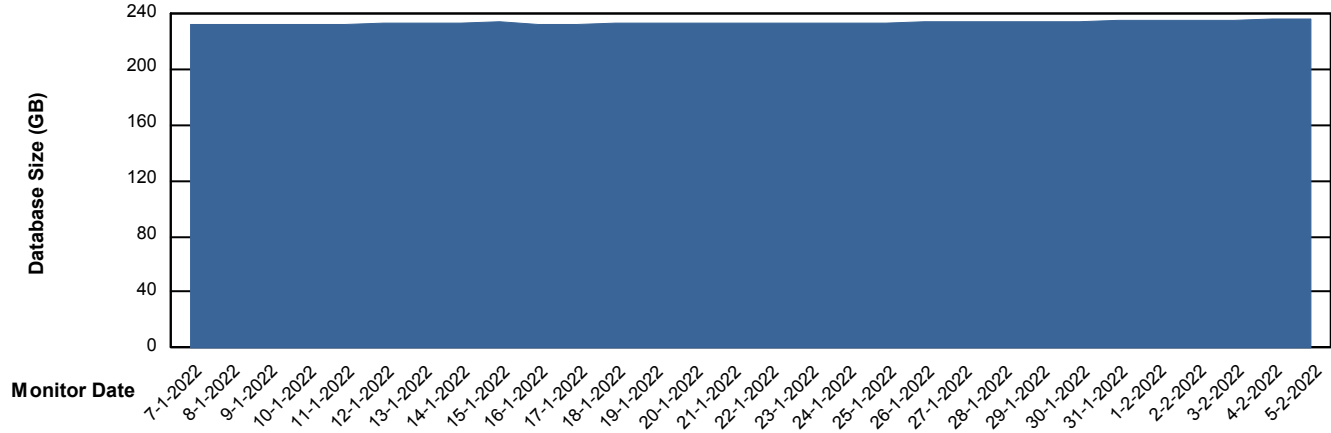

Weekly SLA Customer Report

Customer RFL_Production
Database ID 36

Database Performance RFLDB_Production

Weekly SLA Customer Report

Customer RFL_Production
Database ID 36

Database Performance RFLDB_Standby

DB Processes Max 1,000

Weekly SLA Customer Report

Customer RFL_Production
 Database ID 36

DATABASE SIZE RFLDB_Production

Database growth over last month

Database Tablespace RFLDB_Production

Date	Tablespace Name	Filesize (Gb)	Usedsize (Gb)	Percentage free
5-2-2022	ABSDATA	90	64	29
	INDX	200	162	19
4-2-2022	ABSDATA	90	64	29
	INDX	200	162	19
3-2-2022	ABSDATA	90	63	29
	INDX	200	162	19
2-2-2022	ABSDATA	90	63	30
	INDX	200	162	19
1-2-2022	ABSDATA	90	63	30
	INDX	200	162	19
31-1-2022	ABSDATA	90	63	30
	INDX	200	162	19
30-1-2022	ABSDATA	90	63	30
	INDX	200	162	19