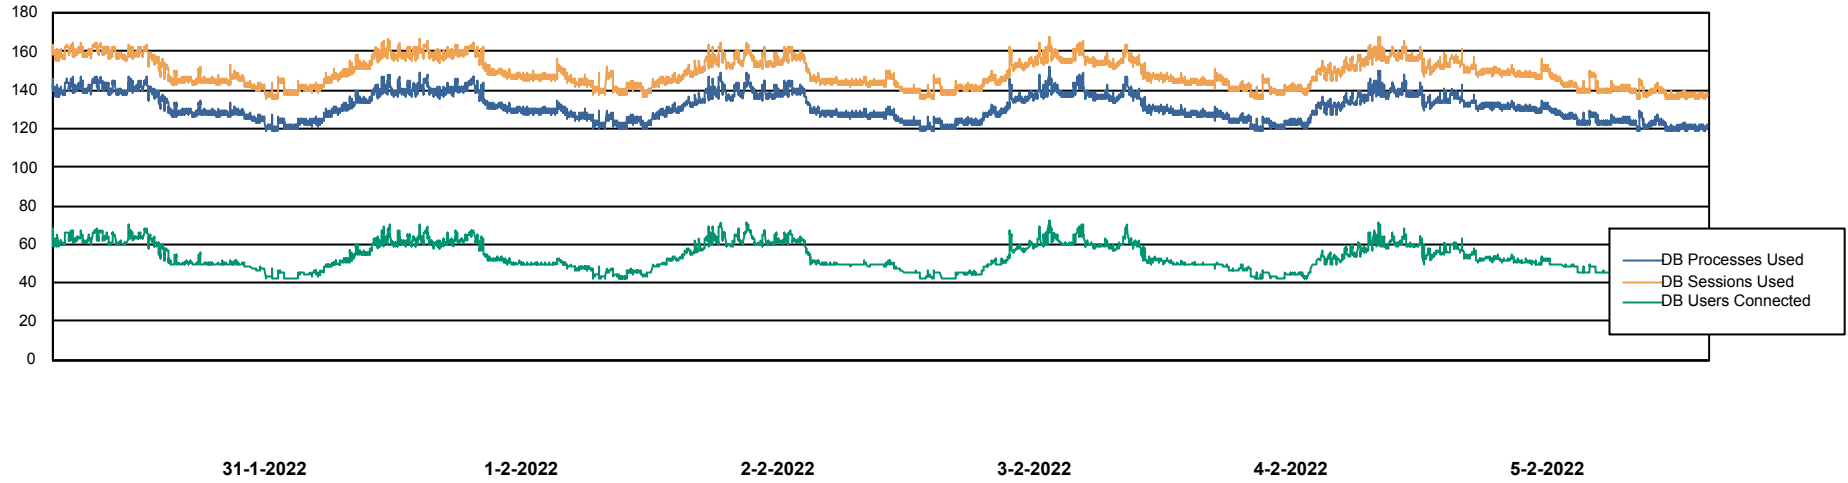

Weekly SLA Customer Report

Customer RFL_Production
Database ID 36

Harddisk Usage RFL_WEB

	Free disk space on C: (%)	Total disk space on C: (Gb)	Used disk space on C: (Gb)
5-2-2022	54	40	18
4-2-2022	54	40	18
3-2-2022	54	40	18
2-2-2022	54	40	18
1-2-2022	54	40	18
31-1-2022	54	40	18
30-1-2022	54	40	18

Weekly SLA Customer Report

Customer RFL_Production
Database ID 36

Database Performance RFLDB_Production

Weekly SLA Customer Report

Customer RFL_Production
Database ID 36

Database Performance RFLDB_Standby

DB Processes Max 1,000