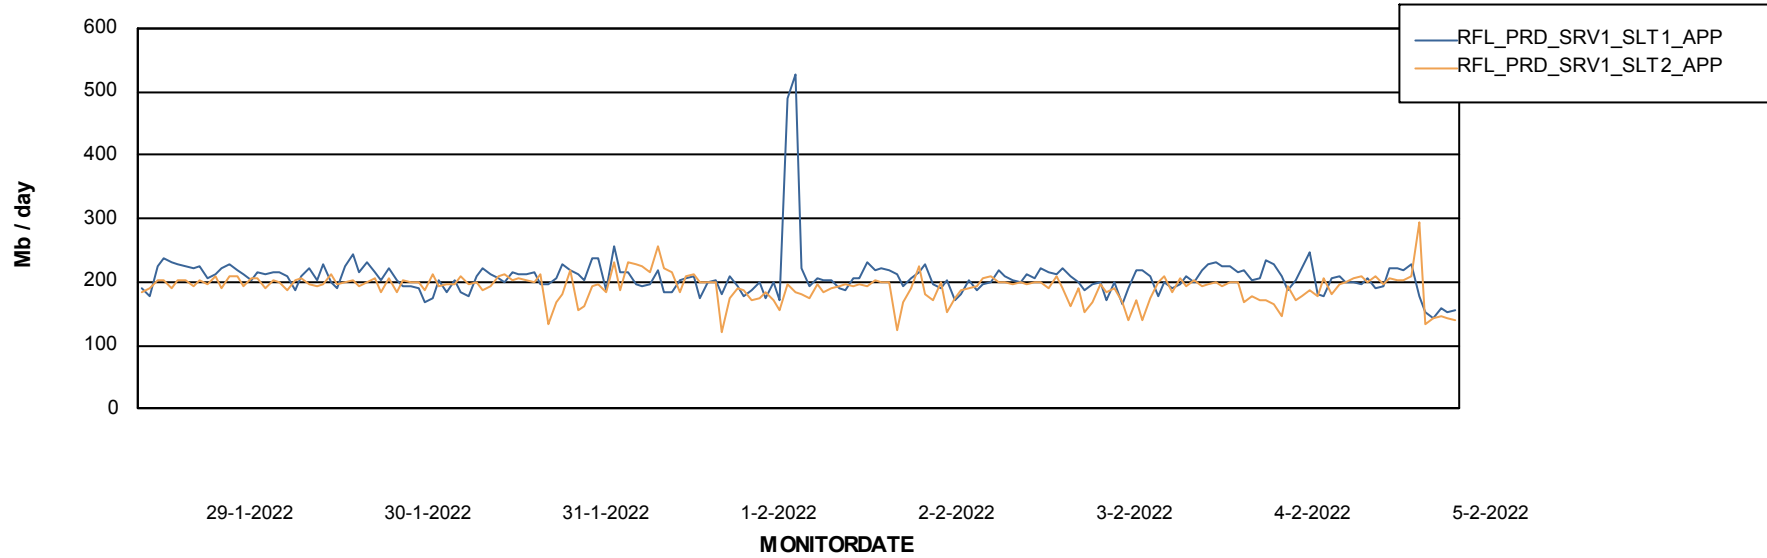

Weekly SLA Customer Report

Customer RFL_Production
 Database ID 36

DATABASE SIZE RFLDB_Production

Database growth over last month

Database Tablespace RFLDB_Production

Date	Tablespace Name	Filesize (Gb)	Usedsize (Gb)	Percentage free
5-2-2022	ABSDATA	90	64	29
	INDX	200	162	19
4-2-2022	ABSDATA	90	64	29
	INDX	200	162	19
3-2-2022	ABSDATA	90	63	29
	INDX	200	162	19
2-2-2022	ABSDATA	90	63	30
	INDX	200	162	19
1-2-2022	ABSDATA	90	63	30
	INDX	200	162	19
31-1-2022	ABSDATA	90	63	30
	INDX	200	162	19
30-1-2022	ABSDATA	90	63	30
	INDX	200	162	19

Weekly SLA Customer Report

Customer RFL_Production
Database ID 36

Standby Database Health RFL_Production

Recovery lag for last 7 days

Weekly SLA Customer Report

Customer RFL_Production
Database ID 36

ABSSolute Application Server Services

Avg memory used per ABS Server Service

Avg users per day per ABS server

Weekly SLA Customer Report

Customer RFL_Production
Database ID 36

ABSSolute Application ReportServer Services

Avg memory used per ReportServer Service