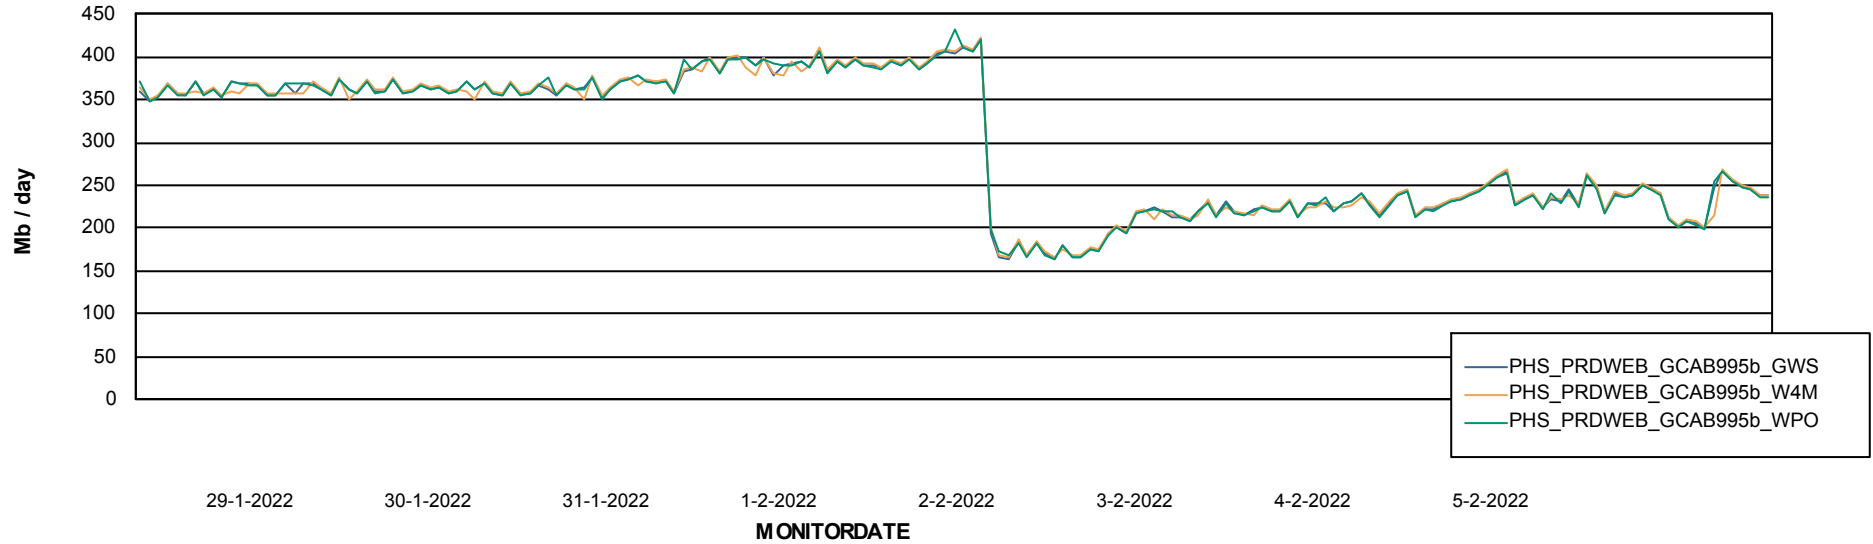

ABSSolute Application ReportServer Services

Avg memory used per ReportServer Service

Weekly SLA Customer Report

Customer PHS_Production
Database ID 47

ABSSolute Web Component Services

Avg memory used per ABS Web component