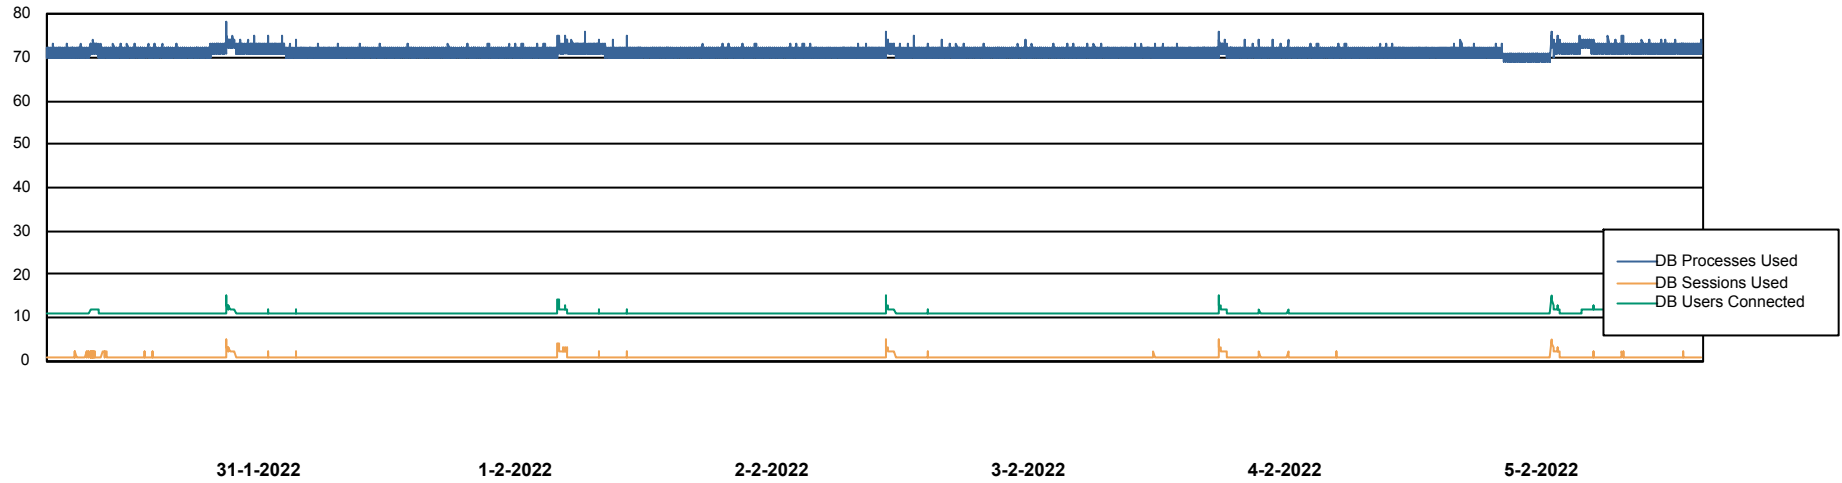

DB Processes Max 1,000

Weekly SLA Customer Report

Customer PHS_Production
Database ID 47

Database Performance PHSDB_Test

DB Processes Max 1,000

Weekly SLA Customer Report

Customer PHS_Production
Database ID 47