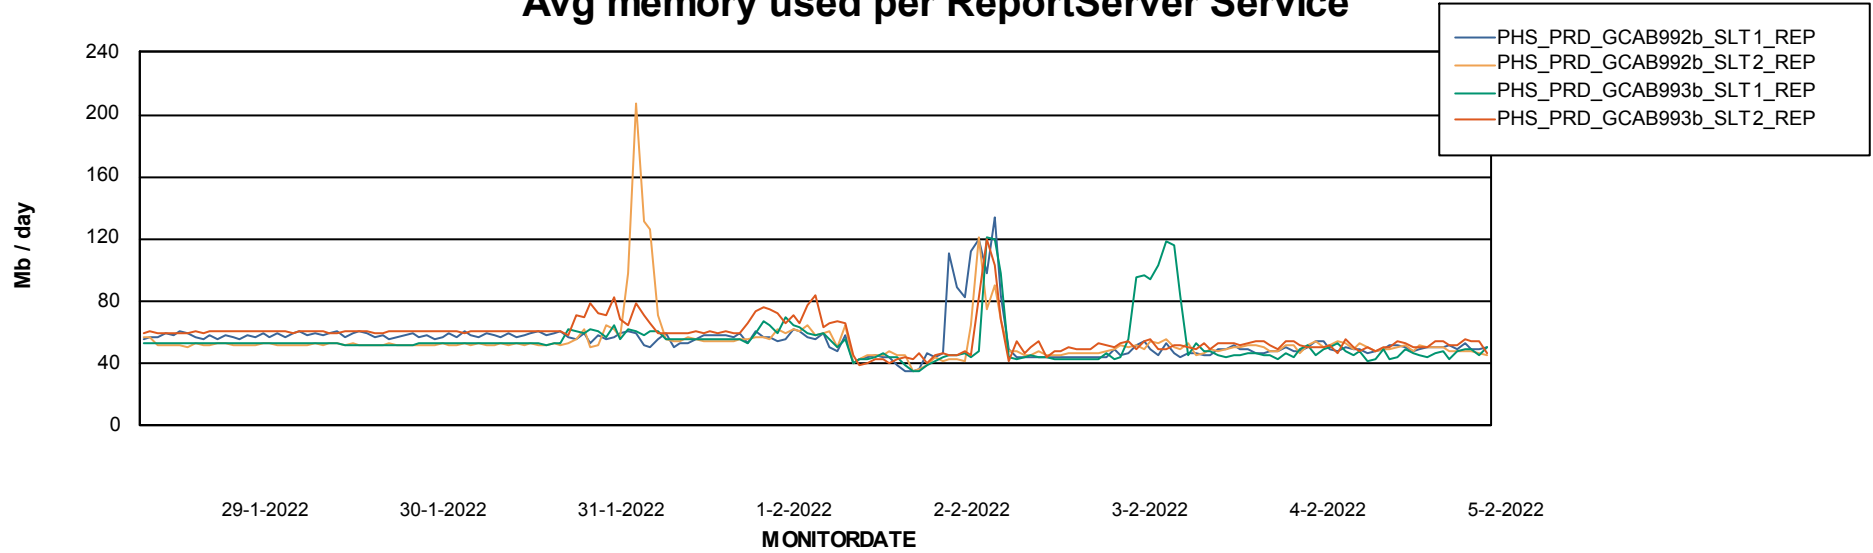

ABSSolute Application ReportServer Services

Avg memory used per ReportServer Service