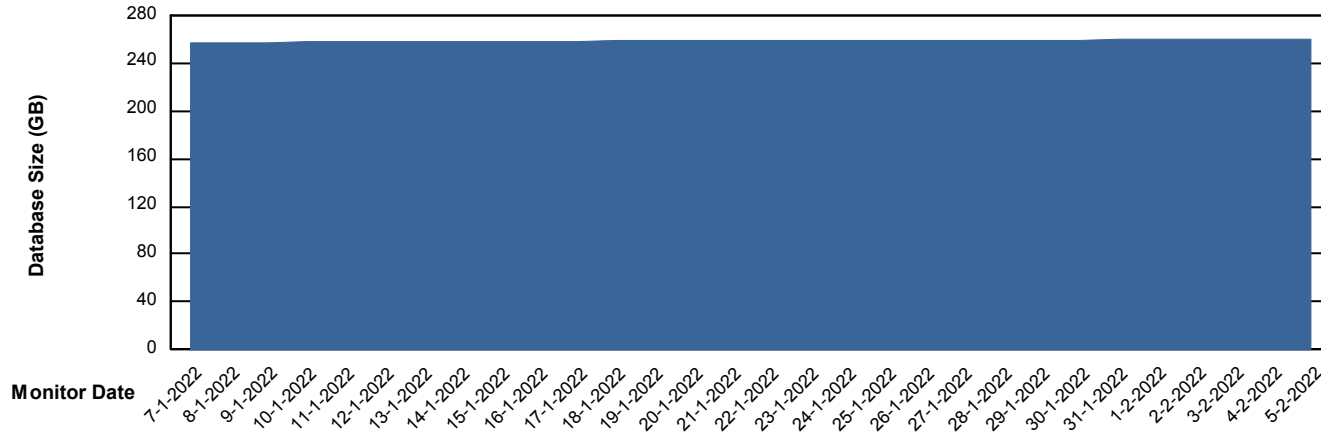

DATABASE SIZE PHSDB_Production

Database growth over last month