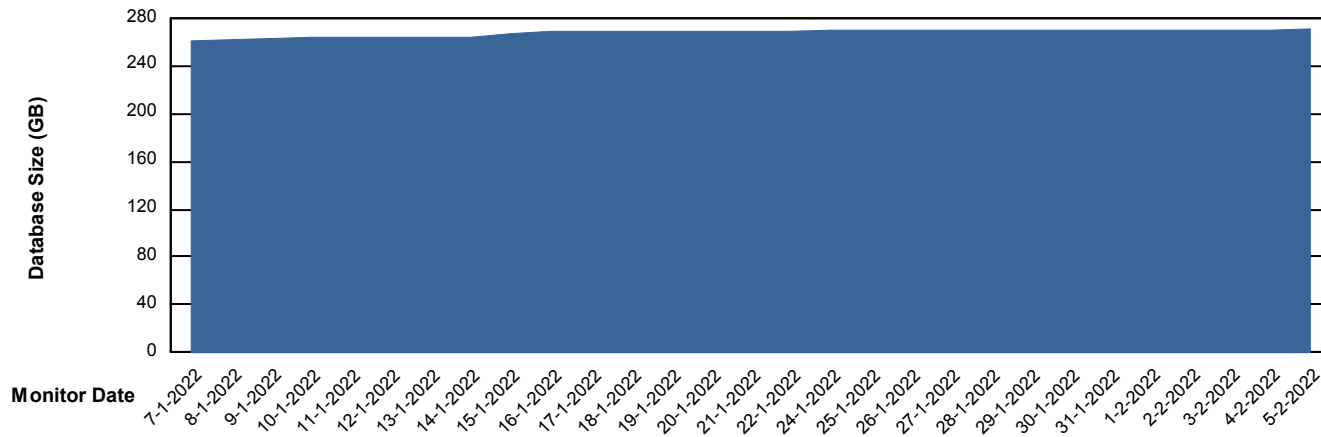

DATABASE SIZE PHSDB_Test

Database growth over last month