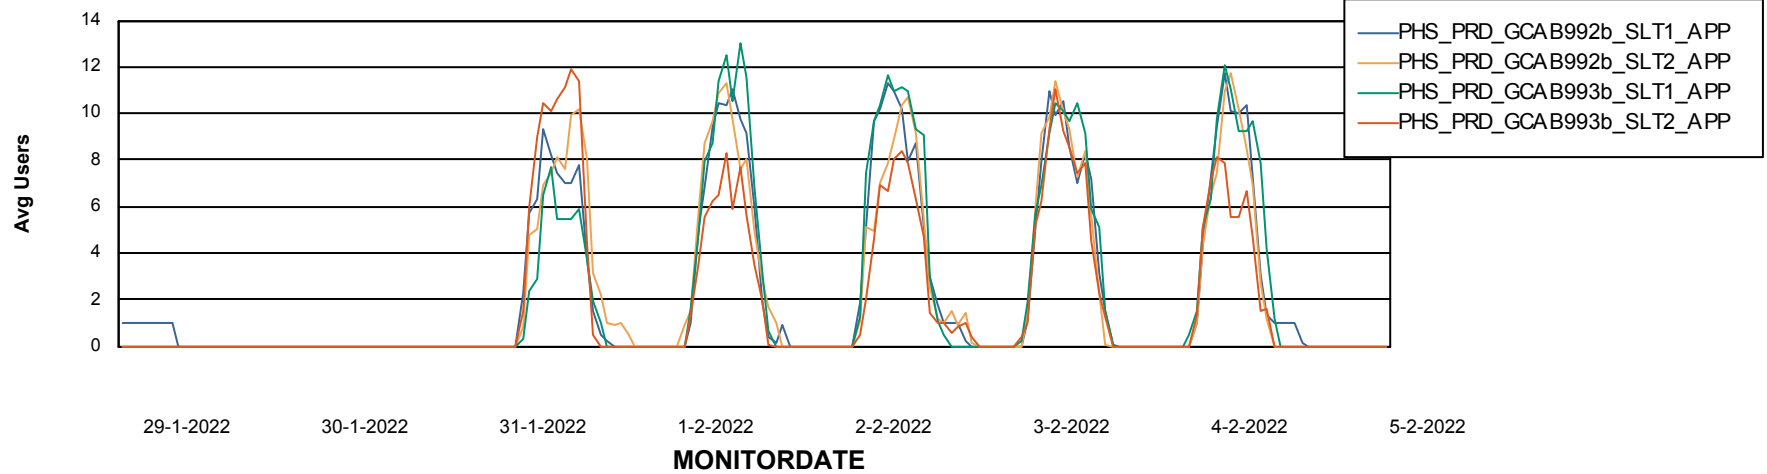

Weekly SLA Customer Report

Customer PHS_Production
Database ID 47

ABSSolute Application Server Services

Avg memory used per ABS Server Service

Avg users per day per ABS server

Weekly SLA Customer Report

Customer PHS_Production
Database ID 47