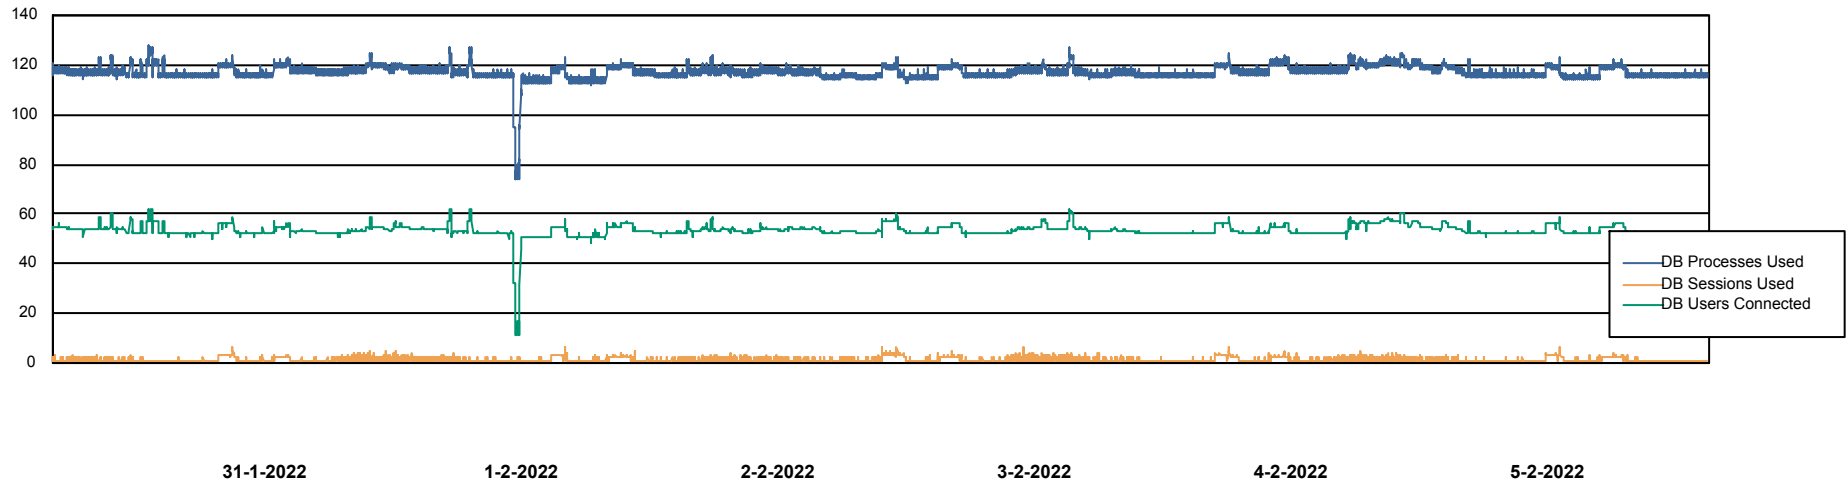

Database Performance PHSDB_Production

DB Processes Max 1,000