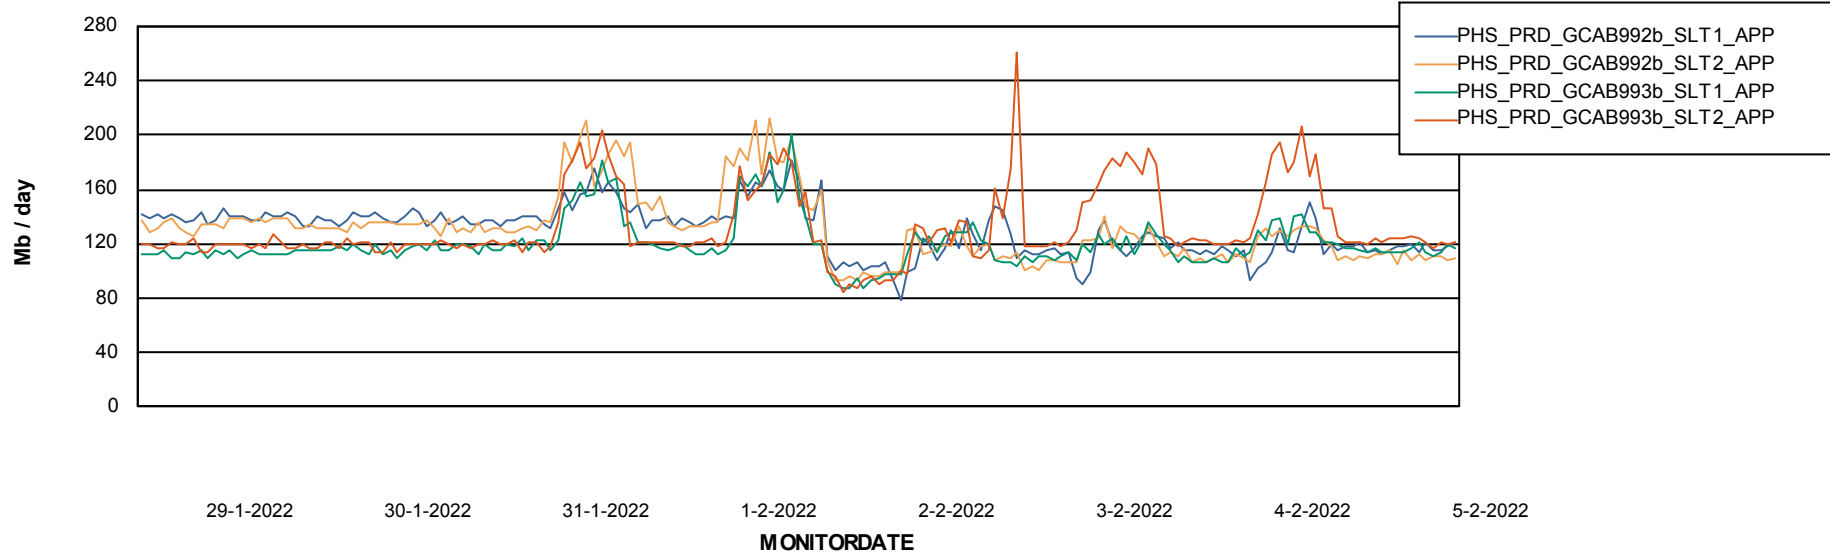

ABSSolute Application Server Services

Avg memory used per ABS Server Service