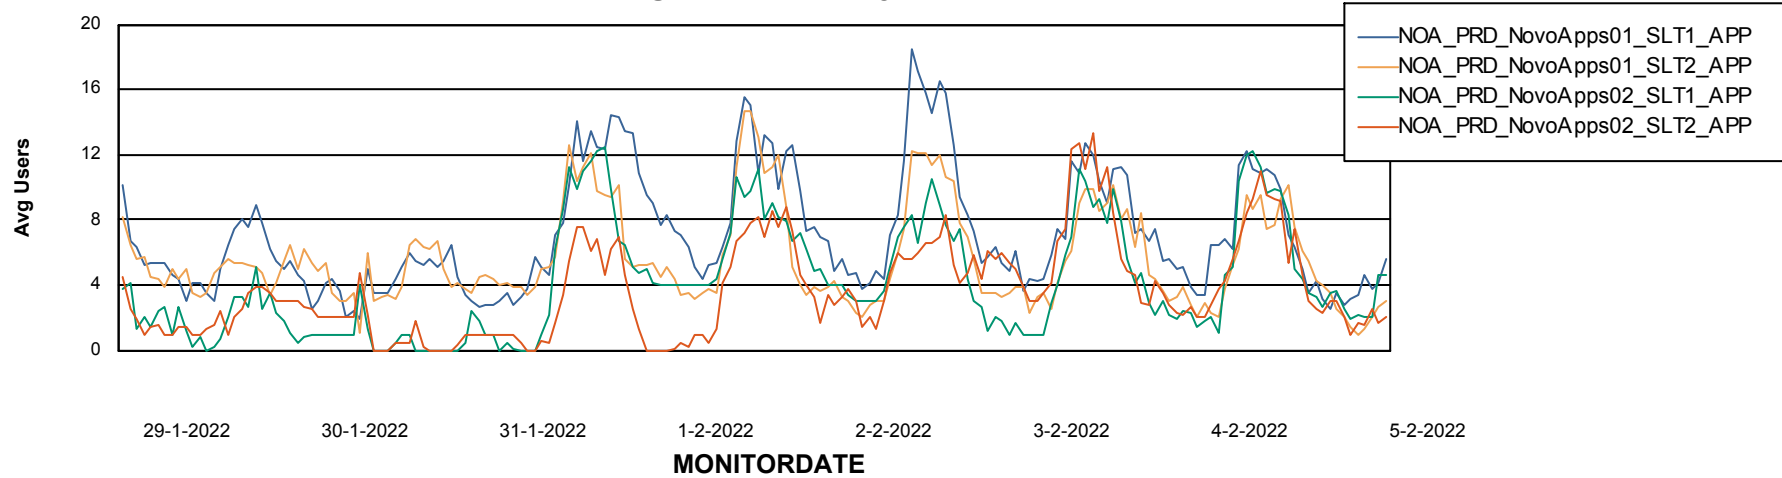

Weekly SLA Customer Report

Customer NOA_Production
Database ID 116

ABSSolute Application Server Services

Avg memory used per ABS Server Service

Avg users per day per ABS server

Weekly SLA Customer Report

Customer NOA_Production
Database ID 116