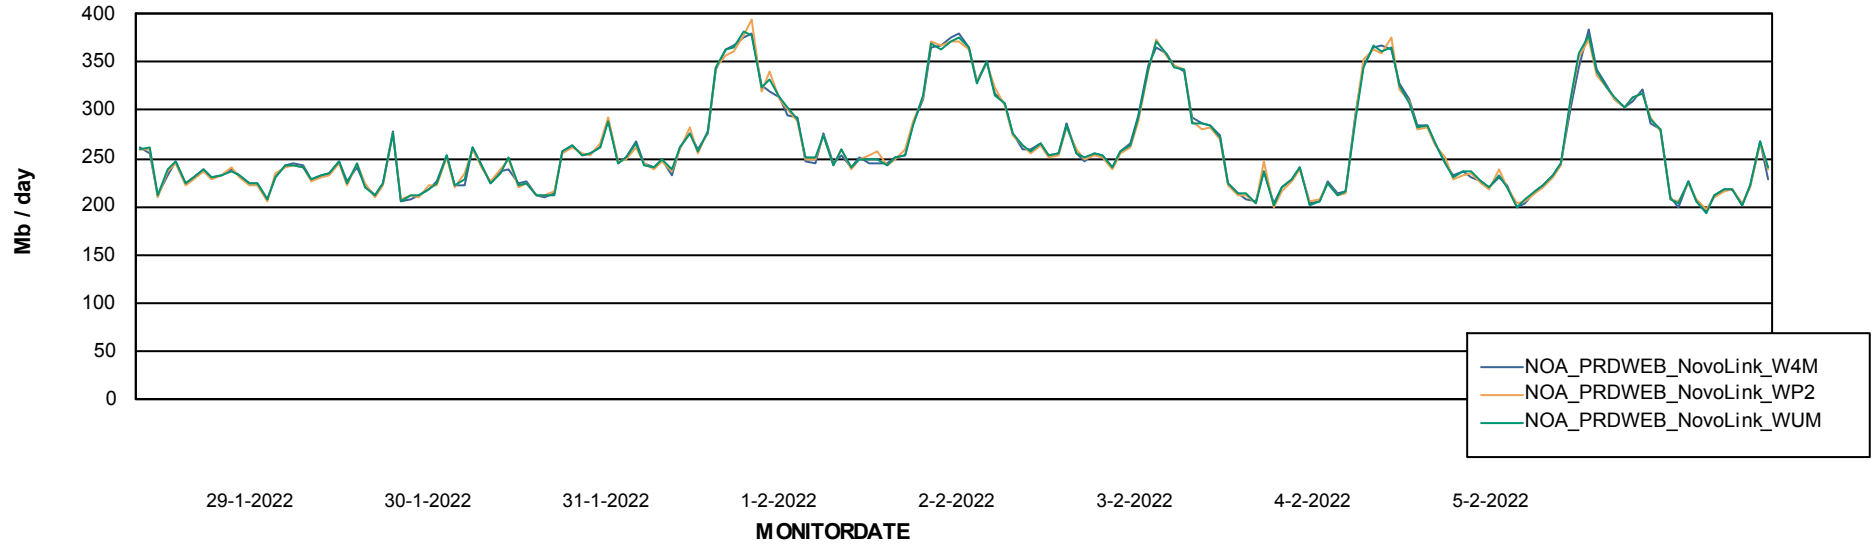

ABSSolute Application ReportServer Services

Avg memory used per ReportServer Service

Weekly SLA Customer Report

Customer NOA_Production
Database ID 116

ABSSolute Web Component Services

Avg memory used per ABS Web component