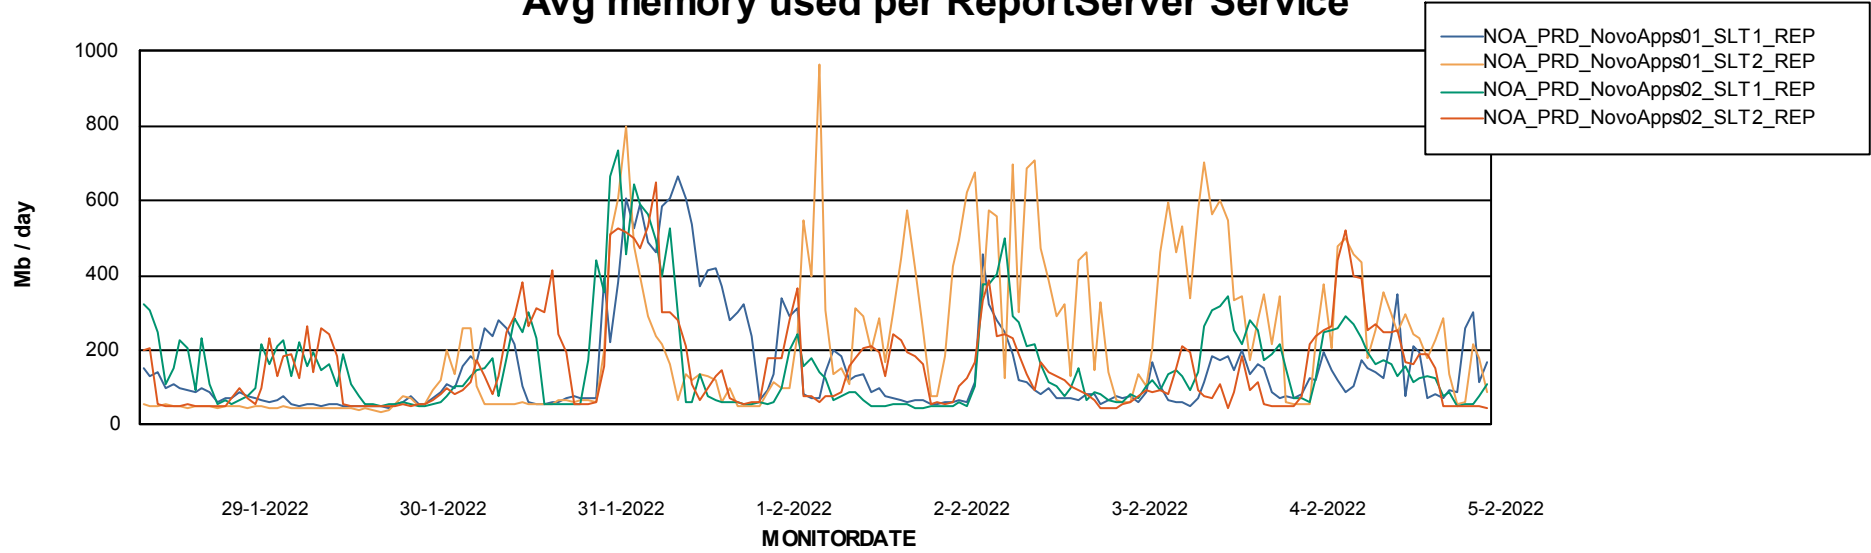

ABSSolute Application ReportServer Services

Avg memory used per ReportServer Service