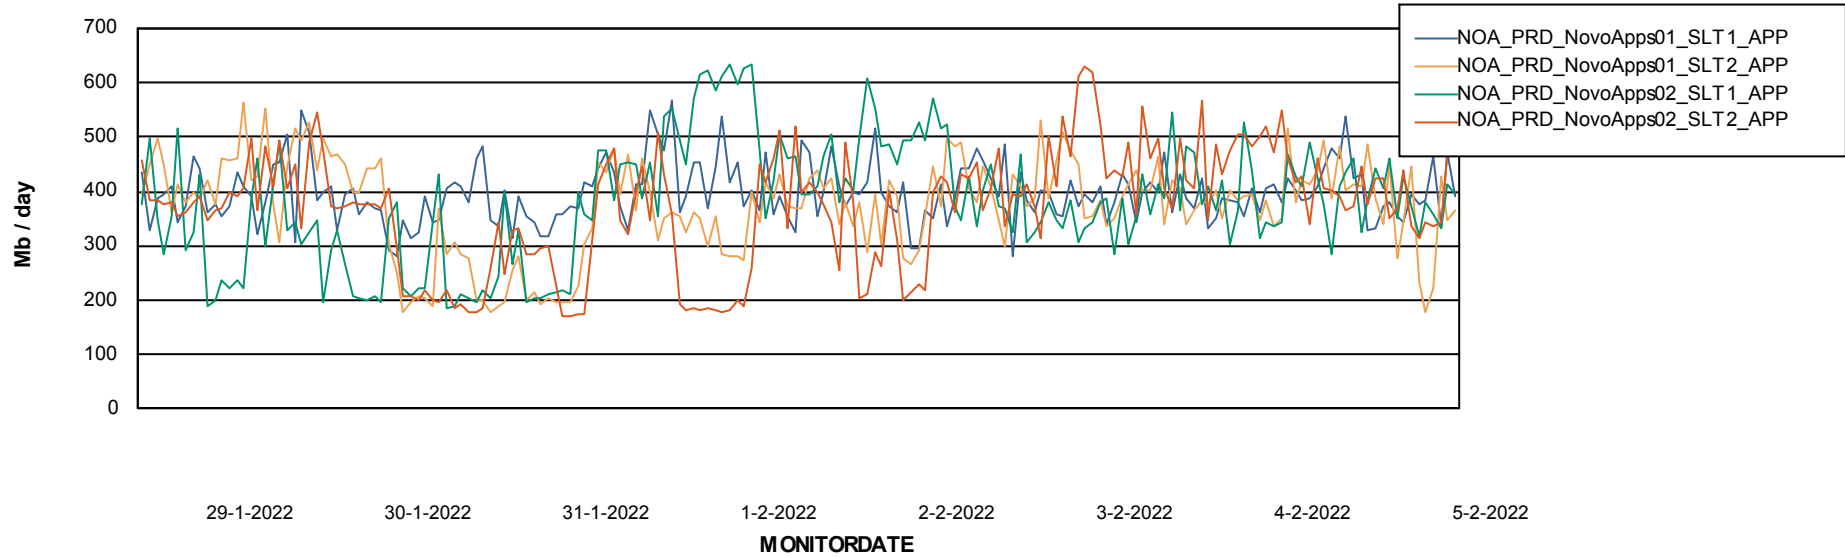

DB Processes Max 300

Weekly SLA Customer Report

Customer NOA_Production
 Database ID 116

DATABASE SIZE NOA_PRD_NovoABS01_DB

Database growth over last month

Database Tablespace NOA_PRD_NovoABS01_DB

Date	Tablespace Name	Filesize (Gb)	Usedsize (Gb)	Percentage free
5-2-2022	ABSDATA	148	106	29
	INDX	184	143	22
4-2-2022	ABSDATA	148	106	28
	INDX	184	143	22
3-2-2022	ABSDATA	148	106	29
	INDX	184	143	22
2-2-2022	ABSDATA	148	106	29
	INDX	184	143	22
1-2-2022	ABSDATA	148	106	29
	INDX	184	143	22
31-1-2022	ABSDATA	148	106	29
	INDX	184	143	22
30-1-2022	ABSDATA	148	106	29
	INDX	184	143	22

Weekly SLA Customer Report

Customer NOA_Production
Database ID 116

ABSSolute Application Server Services

Avg memory used per ABS Server Service

Avg users per day per ABS server

Weekly SLA Customer Report

Customer NOA_Production
Database ID 116