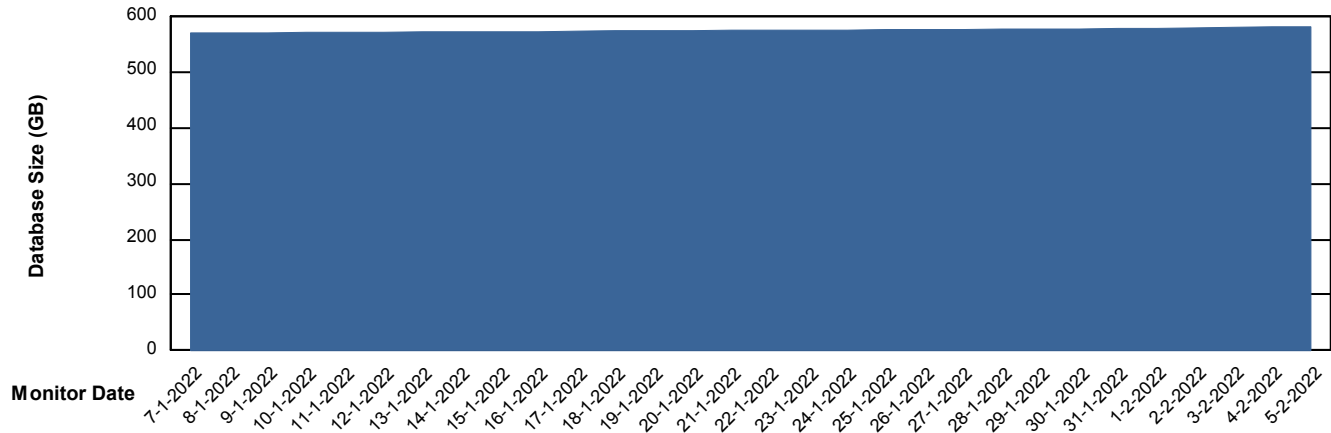

Customer LTS(CleanLease)_Production
Database ID 126

DATABASE SIZE LTS_PROD_CLSABSBI01_BI

Database growth over last month

DATABASE SIZE LTS_PROD_CLSABSDB01_PRDB

Database growth over last month

Weekly SLA Customer Report