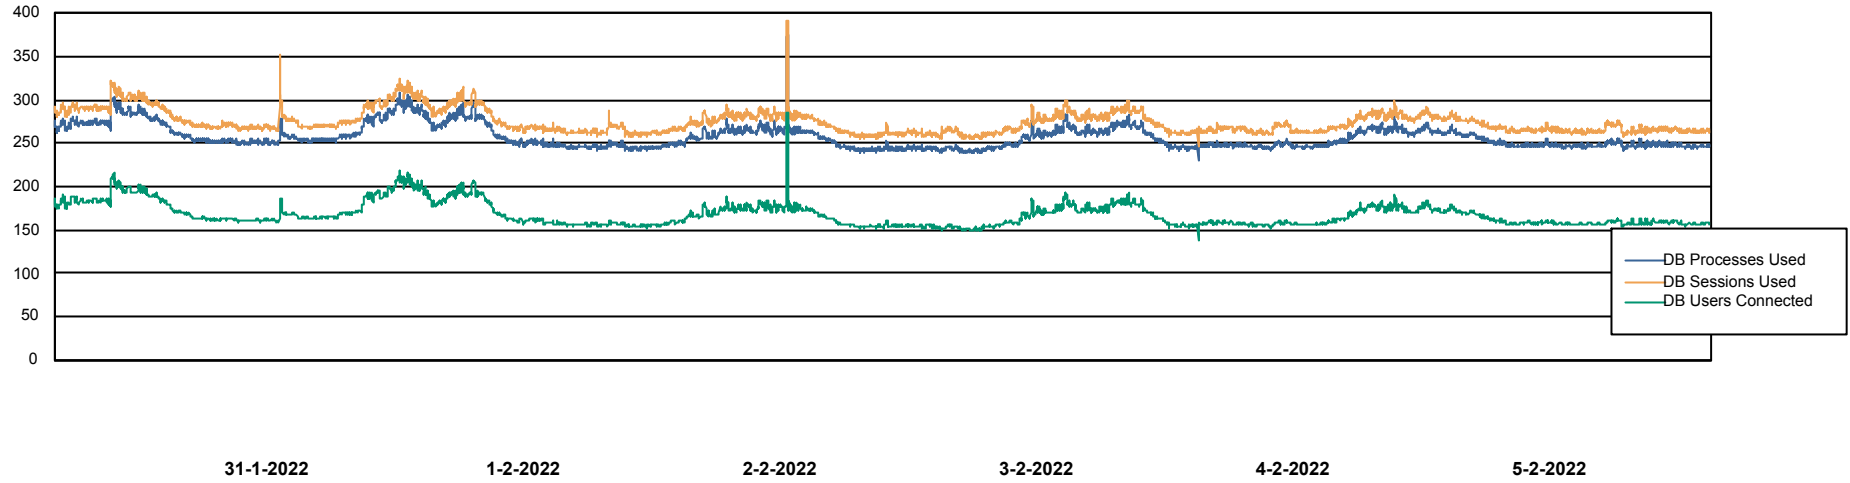

Weekly SLA Customer Report

Customer LTS(CleanLease)_Production
Database ID 126

Database Performance LTS_PROD_CLSABSBI01_BI

Weekly SLA Customer Report

Customer LTS(CleanLease)_Production
Database ID 126

Database Performance LTS_PROD_CLSABSD01_PRDB