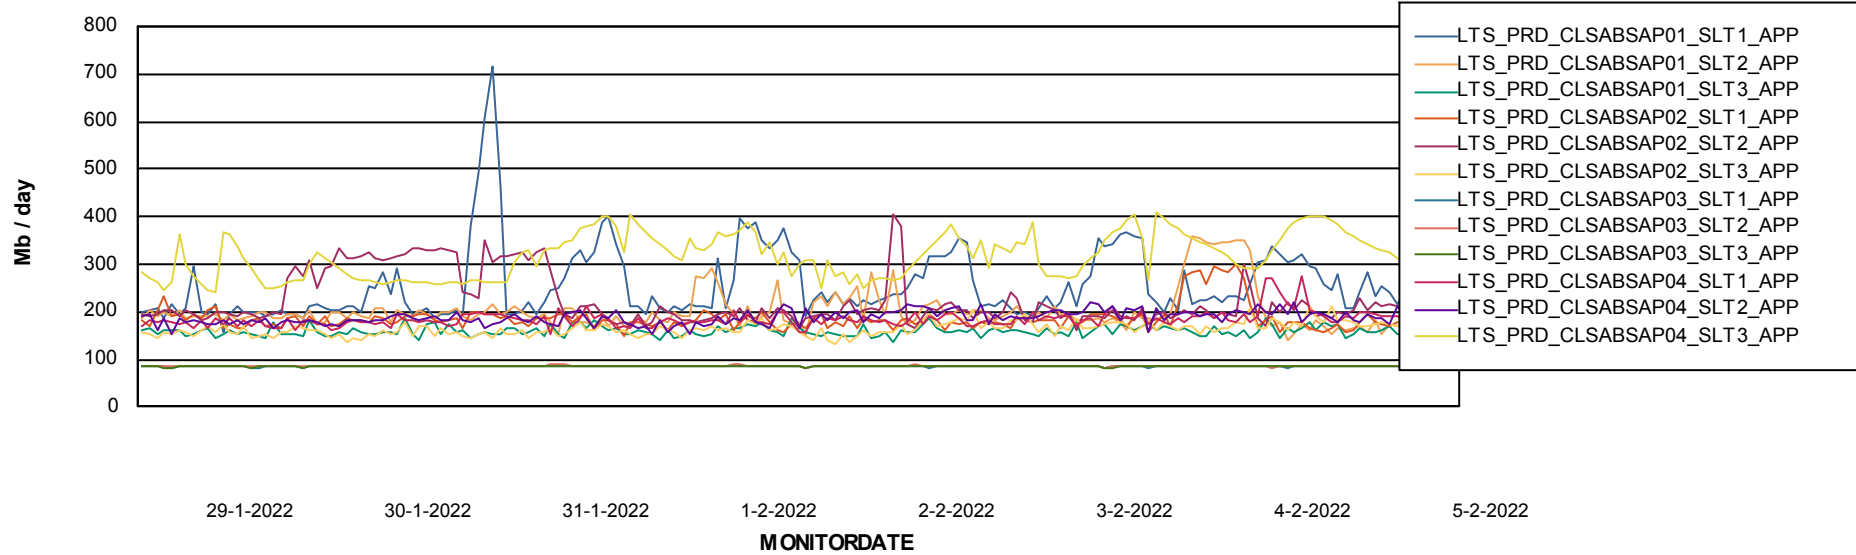

ABSSolute Application Server Services

Avg memory used per ABS Server Service