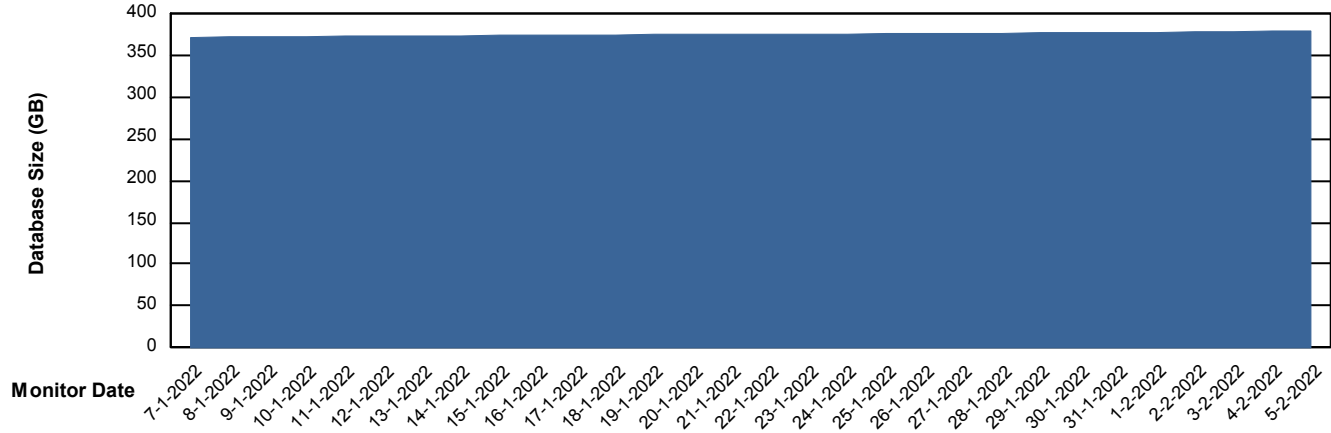

DATABASE SIZE LTS_PROD_CLSABSBI01_BI

Database growth over last month