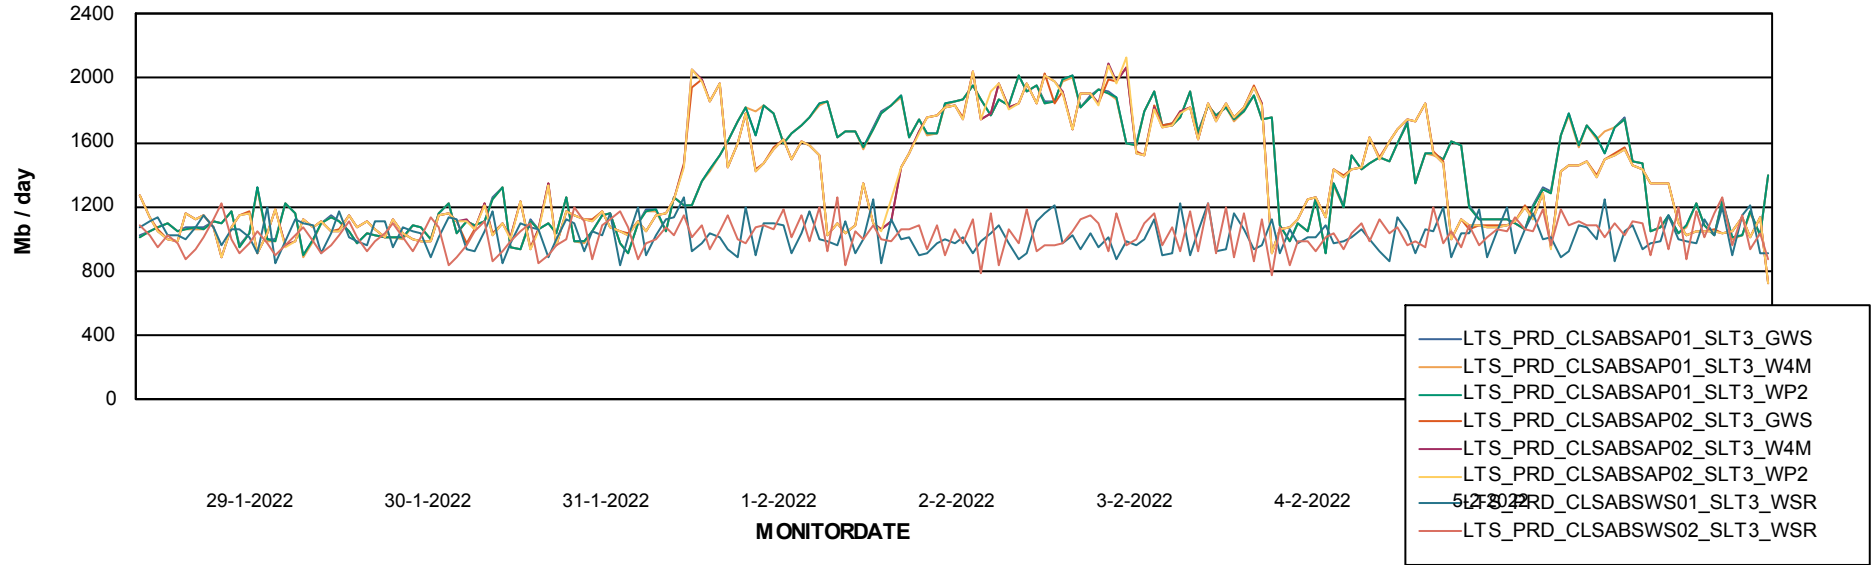

ABSSolute Web Component Services

Avg memory used per ABS Web component