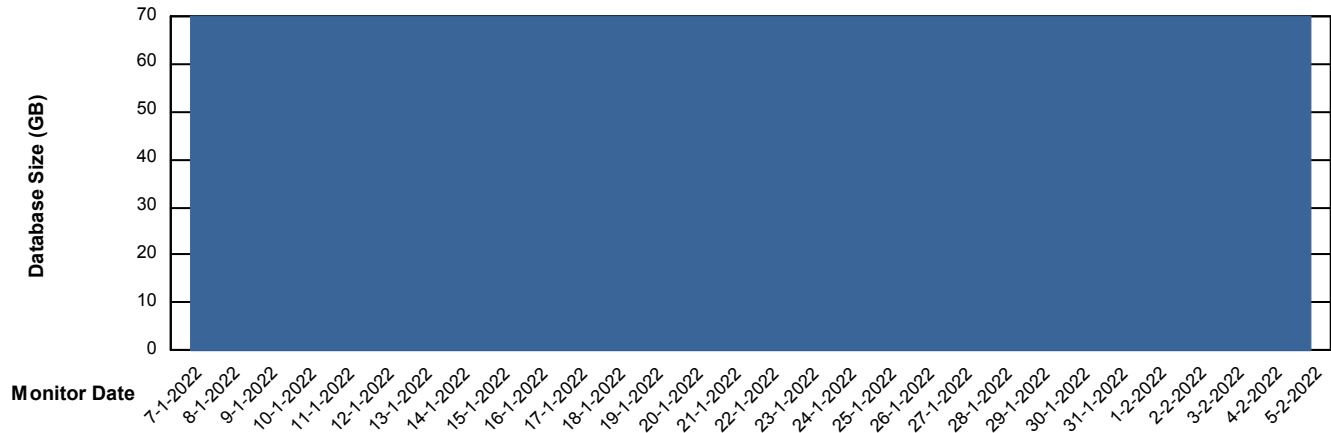

DB Processes Max 1,000

Weekly SLA Customer Report

Customer KLA_Production
Database ID 65

DATABASE SIZE KLA_PRD_KLAHQORA03_DB

Database growth over last month

DATABASE SIZE KLA_TST_KLAHQORA04_DB

Database growth over last month