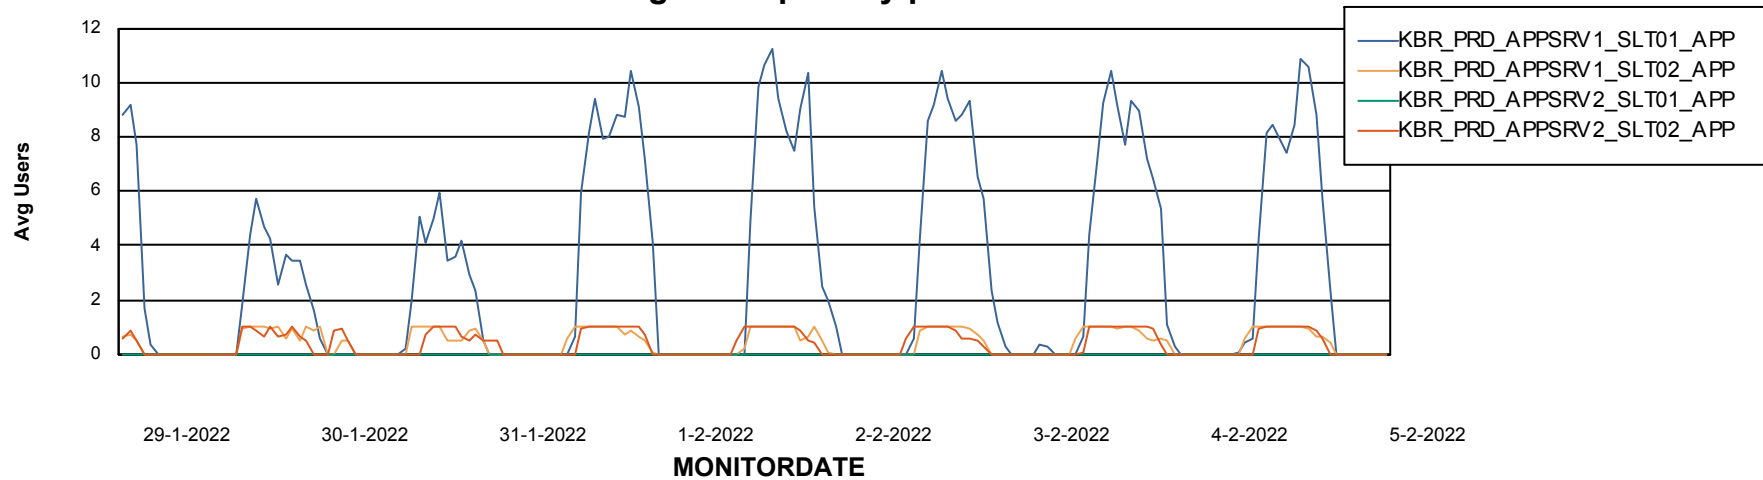

Avg users per day per ABS server