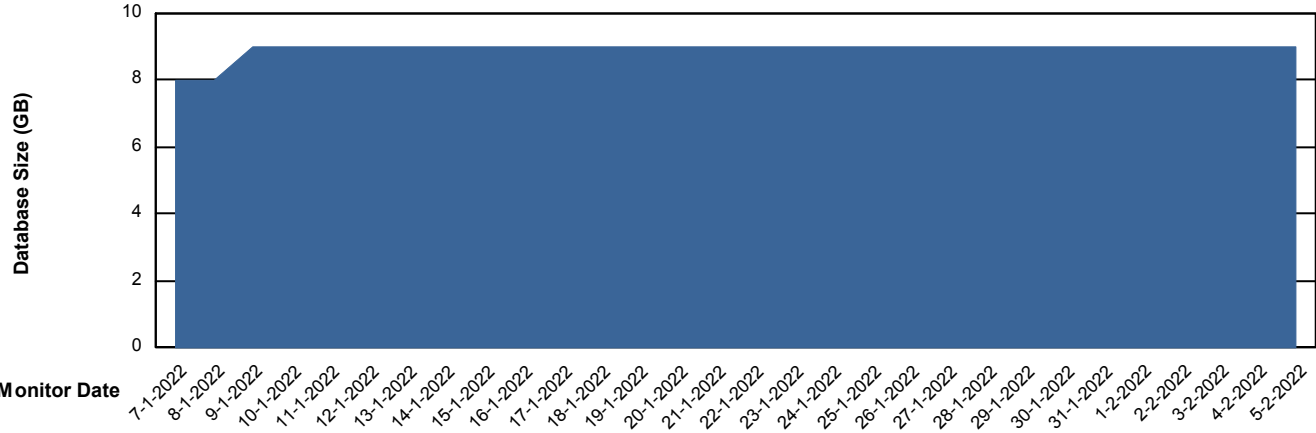

Weekly SLA Customer Report

Customer KBR_Production
Database ID 117

Database Performance KBR_PRD_DB-SRV1_DB

Weekly SLA Customer Report

Customer KBR_Production
 Database ID 117

DATABASE SIZE KBR_PRD_DB-SRV1_DB

Database growth over last month

Database Tablespace KBR_PRD_DB-SRV1_DB

Date	Tablespace Name	Filesize (Gb)	Usedsize (Gb)	Percentage free
5-2-2022	ABSDATA	4	2	41
	INDX	8	0	94
4-2-2022	ABSDATA	4	2	41
	INDX	8	0	94
3-2-2022	ABSDATA	4	2	41
	INDX	8	0	95
2-2-2022	ABSDATA	4	2	41
	INDX	8	0	95
1-2-2022	ABSDATA	4	2	42
	INDX	8	0	95
31-1-2022	ABSDATA	4	2	42
	INDX	8	0	95
30-1-2022	ABSDATA	4	2	43
	INDX	8	0	95