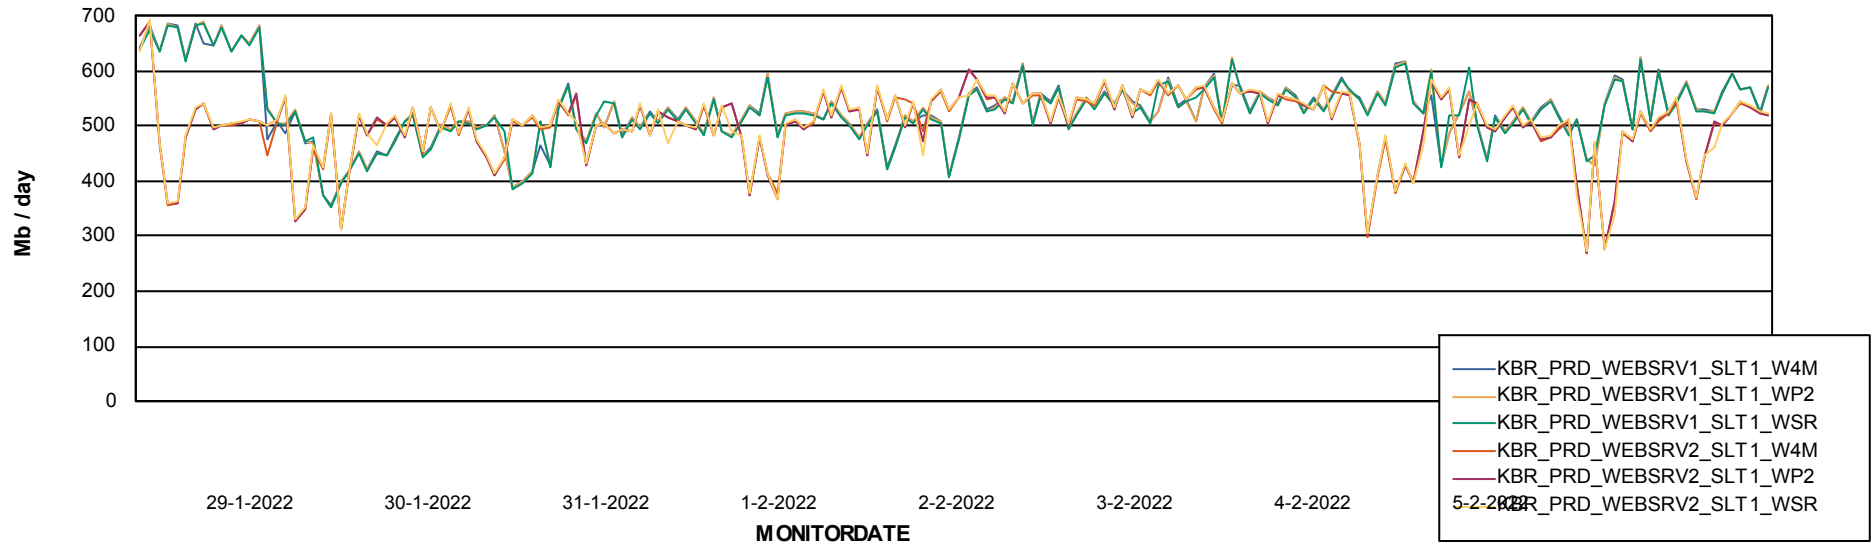

ABSSolute Web Component Services

Avg memory used per ABS Web component