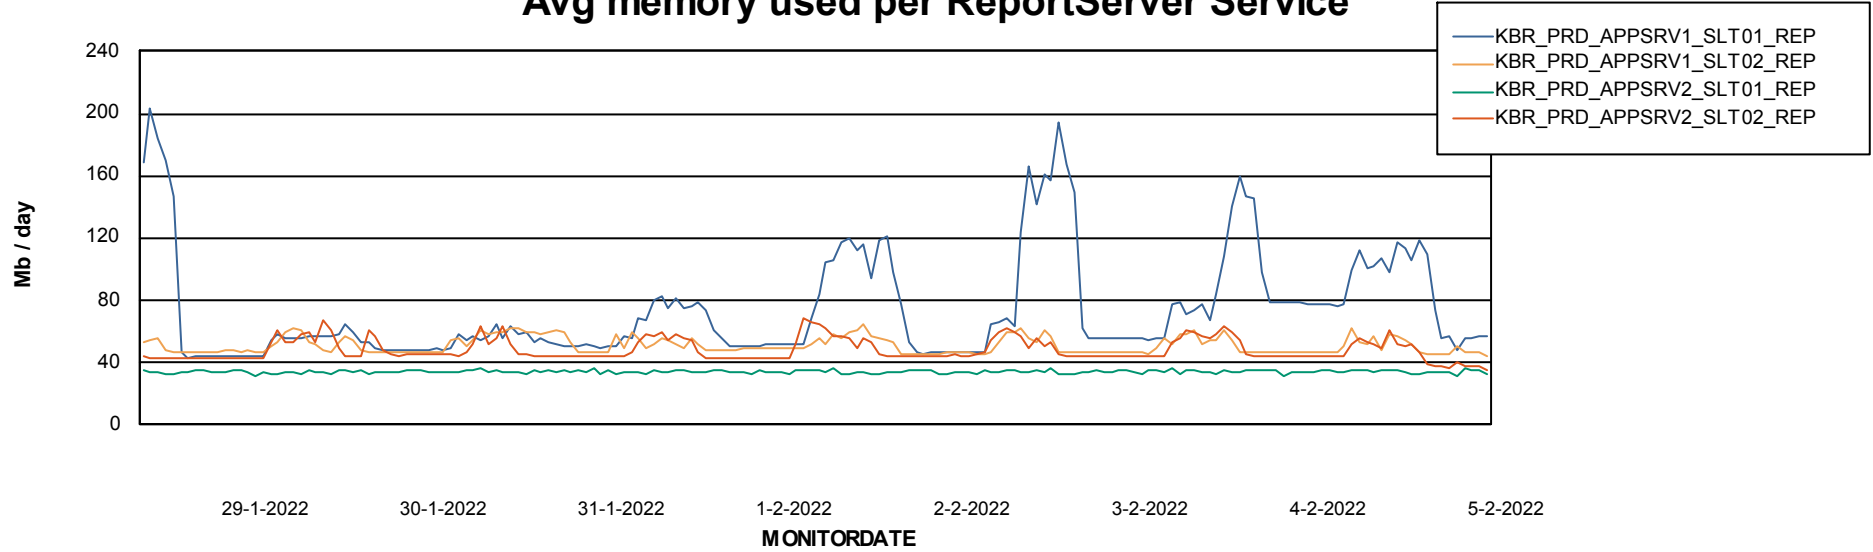

ABSSolute Application Server Services

Avg memory used per ReportServer Service