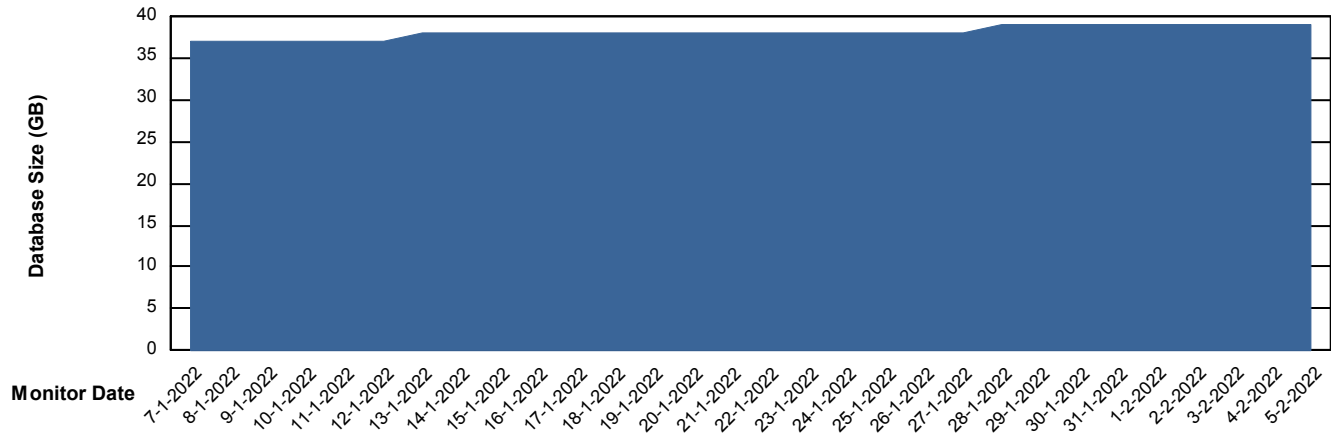

DATABASE SIZE HUE_PRD_S-ORAPROD_DB

Database growth over last month