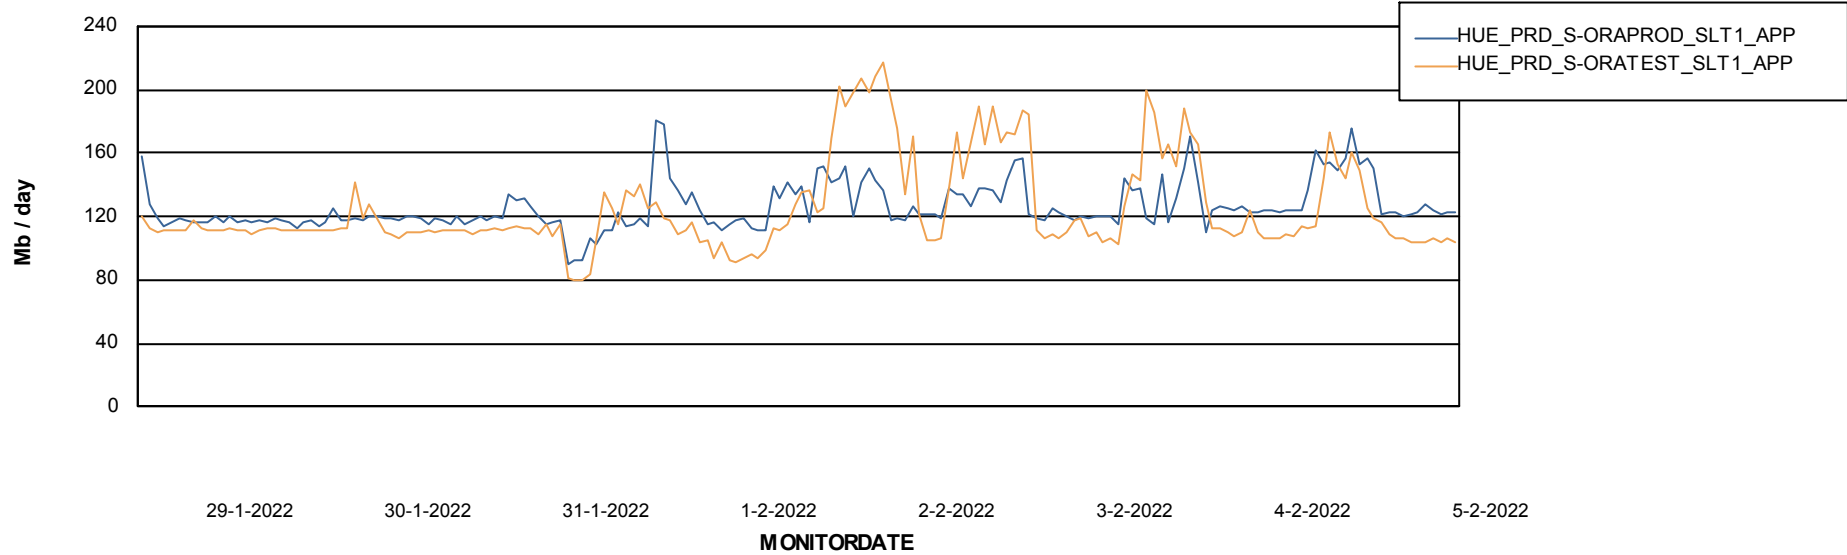

ABSSolute Application Server Services

Avg memory used per ABS Server Service