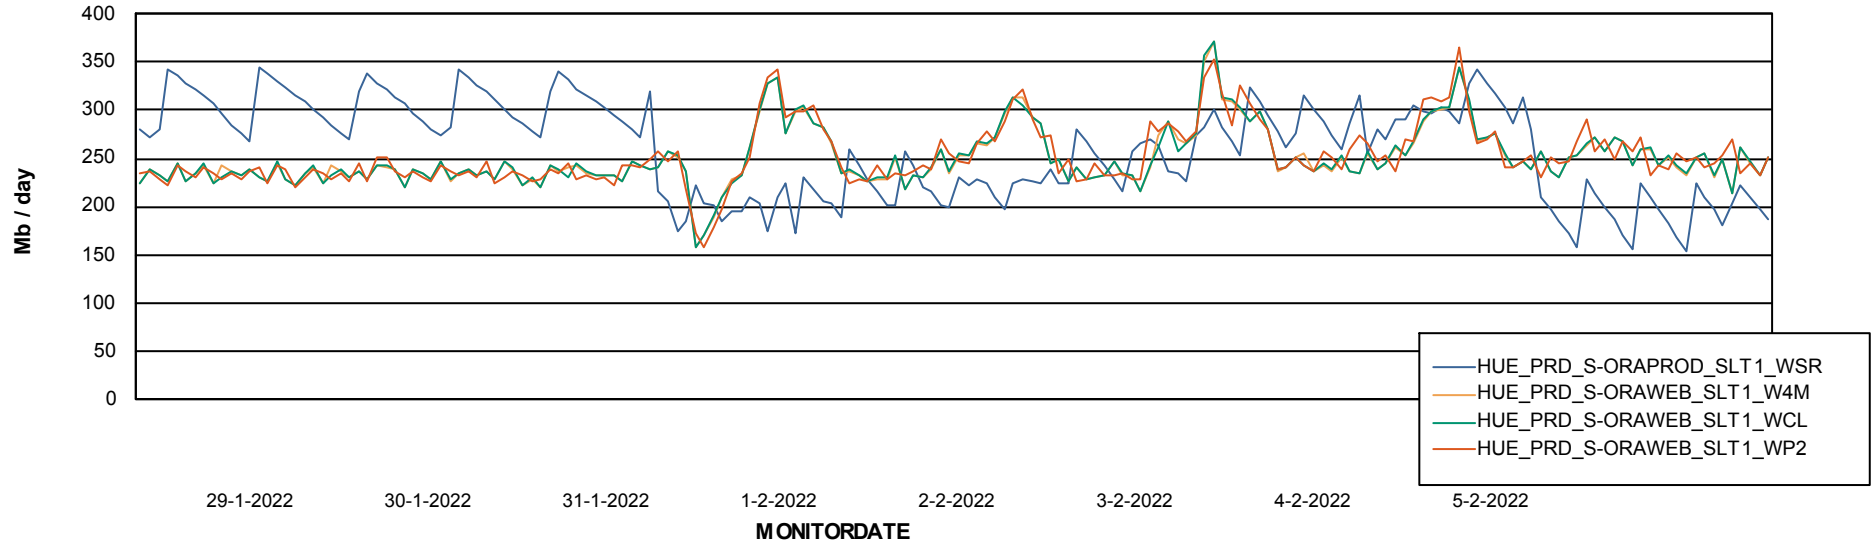

ABSSolute Application ReportServer Services

Avg memory used per ReportServer Service

Weekly SLA Customer Report

Customer HUE_Production
Database ID 104

ABSSolute Web Component Services

Avg memory used per ABS Web component