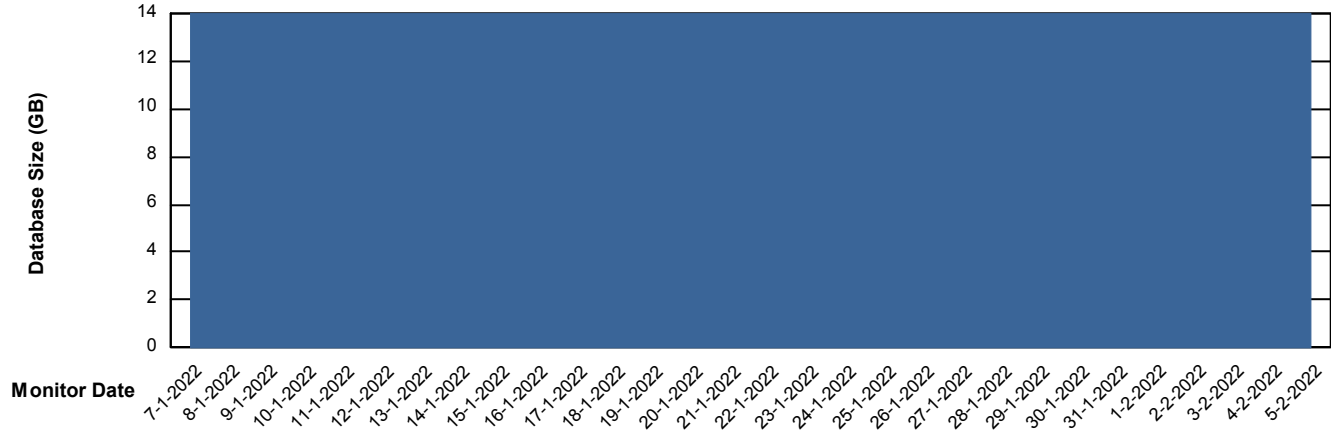

DATABASE SIZE HUE_PRD_S-ORABI_DB

Database growth over last month