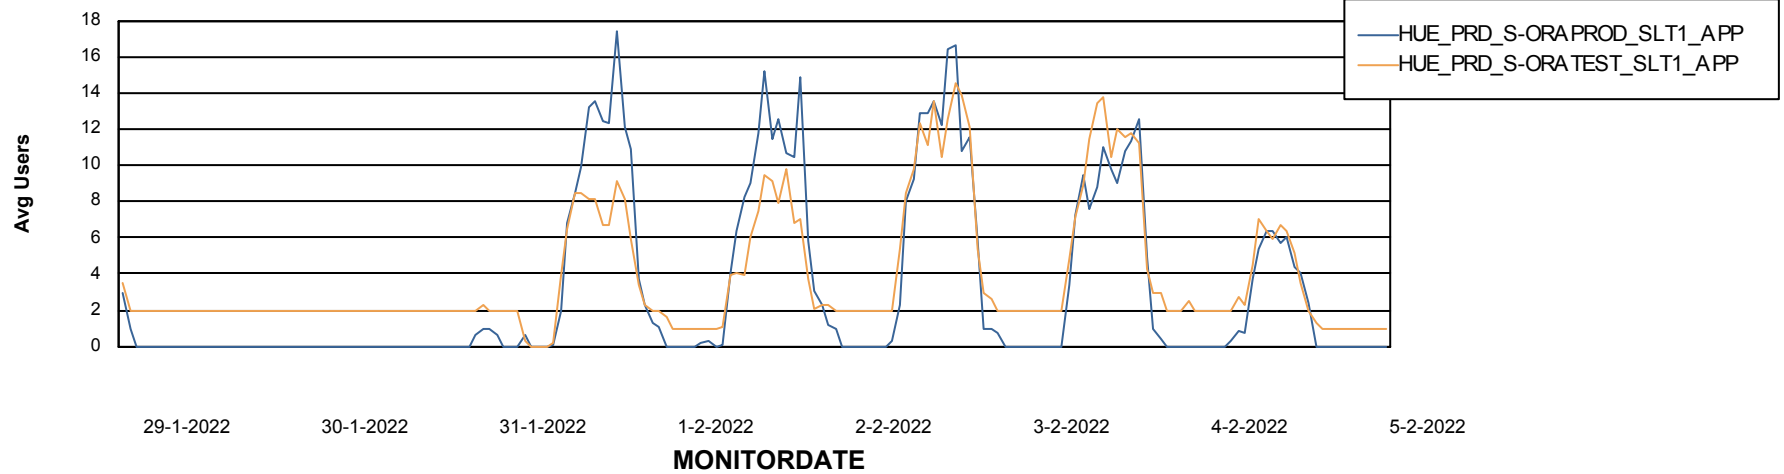

Weekly SLA Customer Report

Customer HUE_Production
Database ID 104

ABSSolute Application Server Services

Avg memory used per ABS Server Service

Avg users per day per ABS server

Weekly SLA Customer Report

Customer HUE_Production
Database ID 104