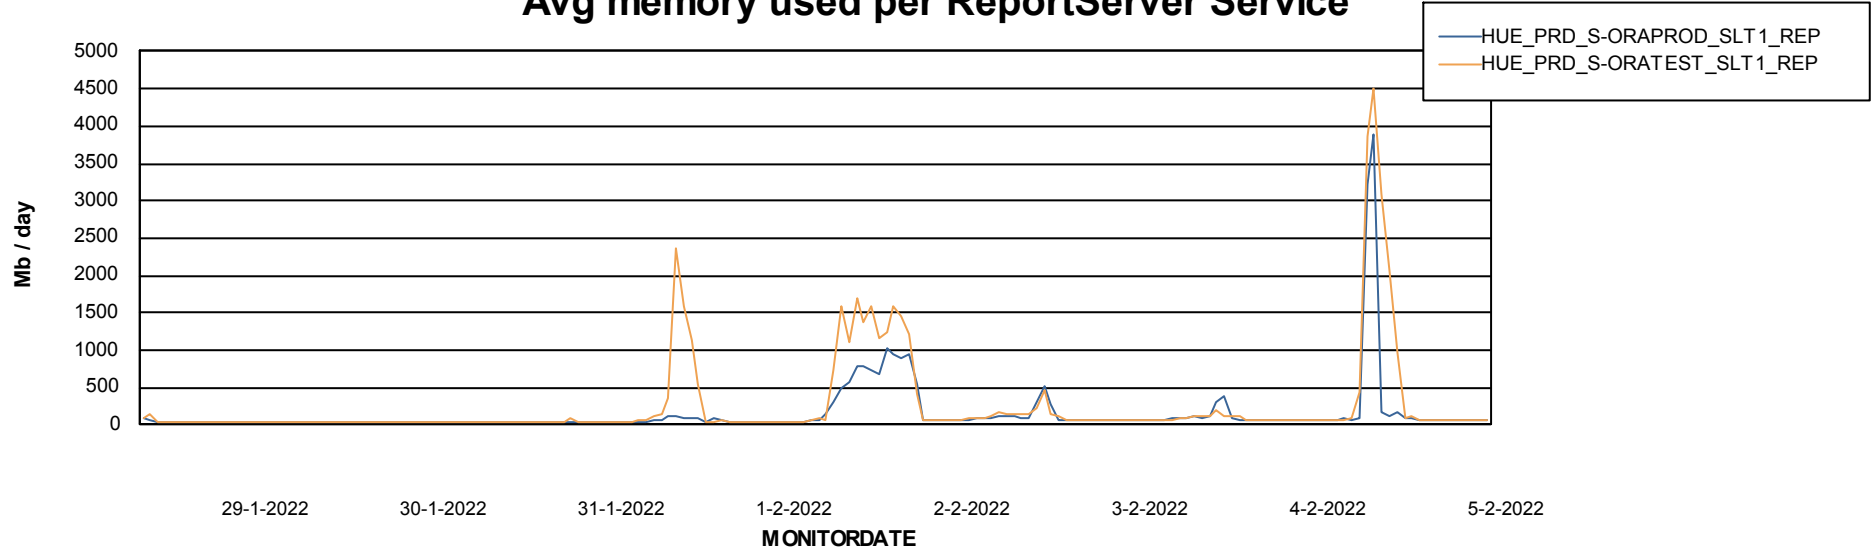

ABSSolute Application ReportServer Services

Avg memory used per ReportServer Service