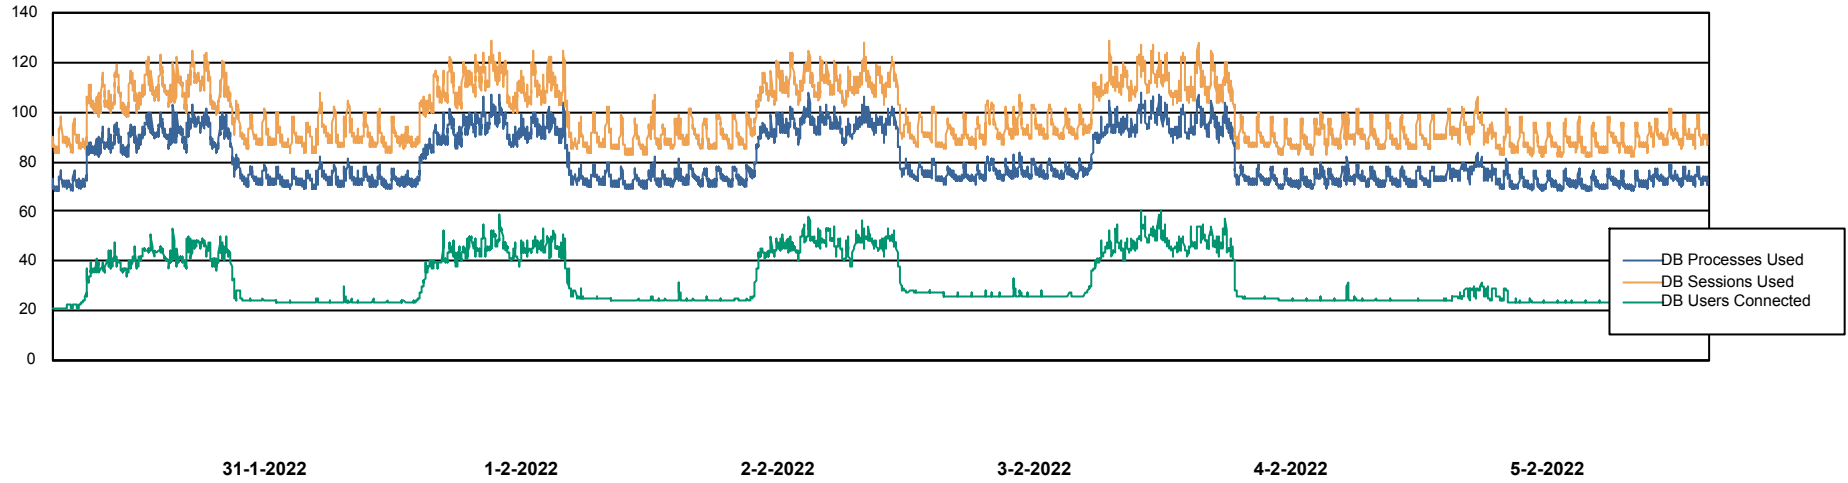

Weekly SLA Customer Report

Customer HUE_Production
Database ID 104

Database Performance HUE_PRD_S-ORABI_DB

Weekly SLA Customer Report

Customer HUE_Production
Database ID 104

Database Performance HUE_PRD_S-ORAPROD_DB