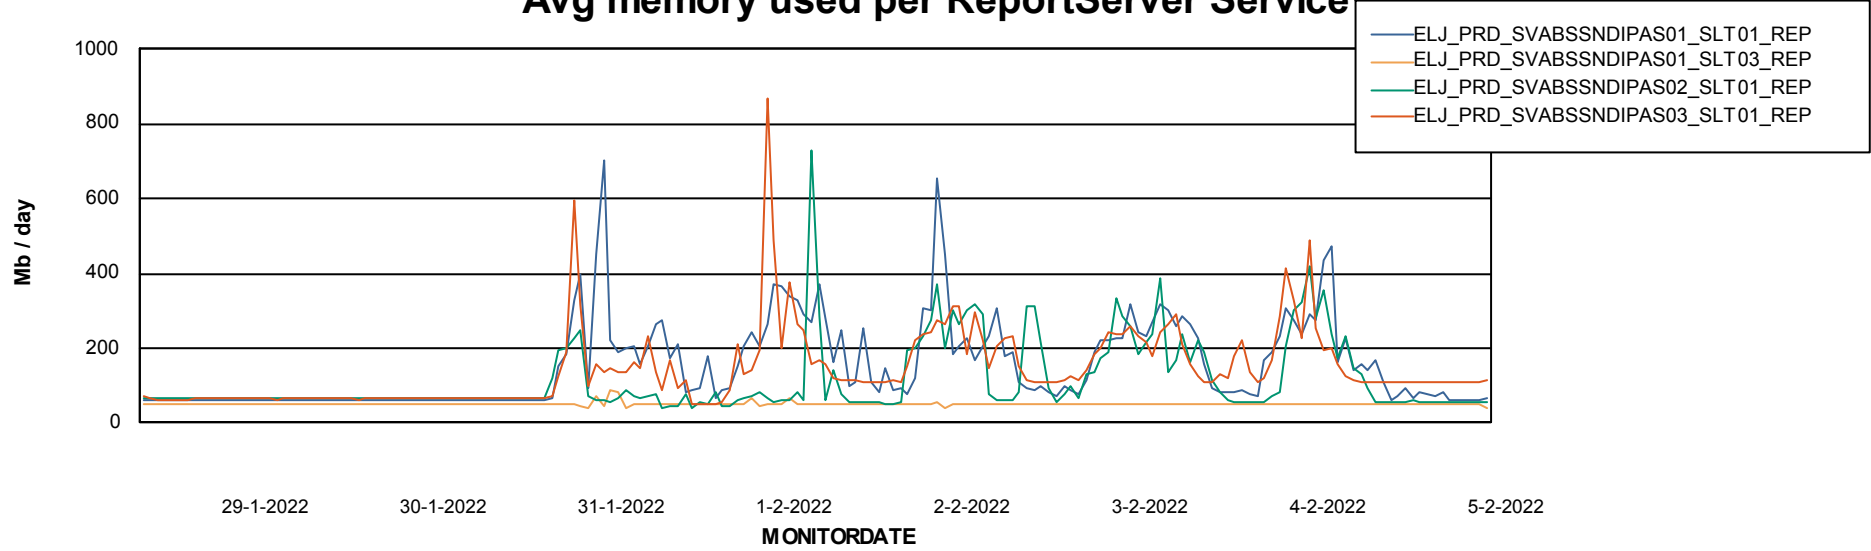

ABSSolute Application ReportServer Services

Avg memory used per ReportServer Service