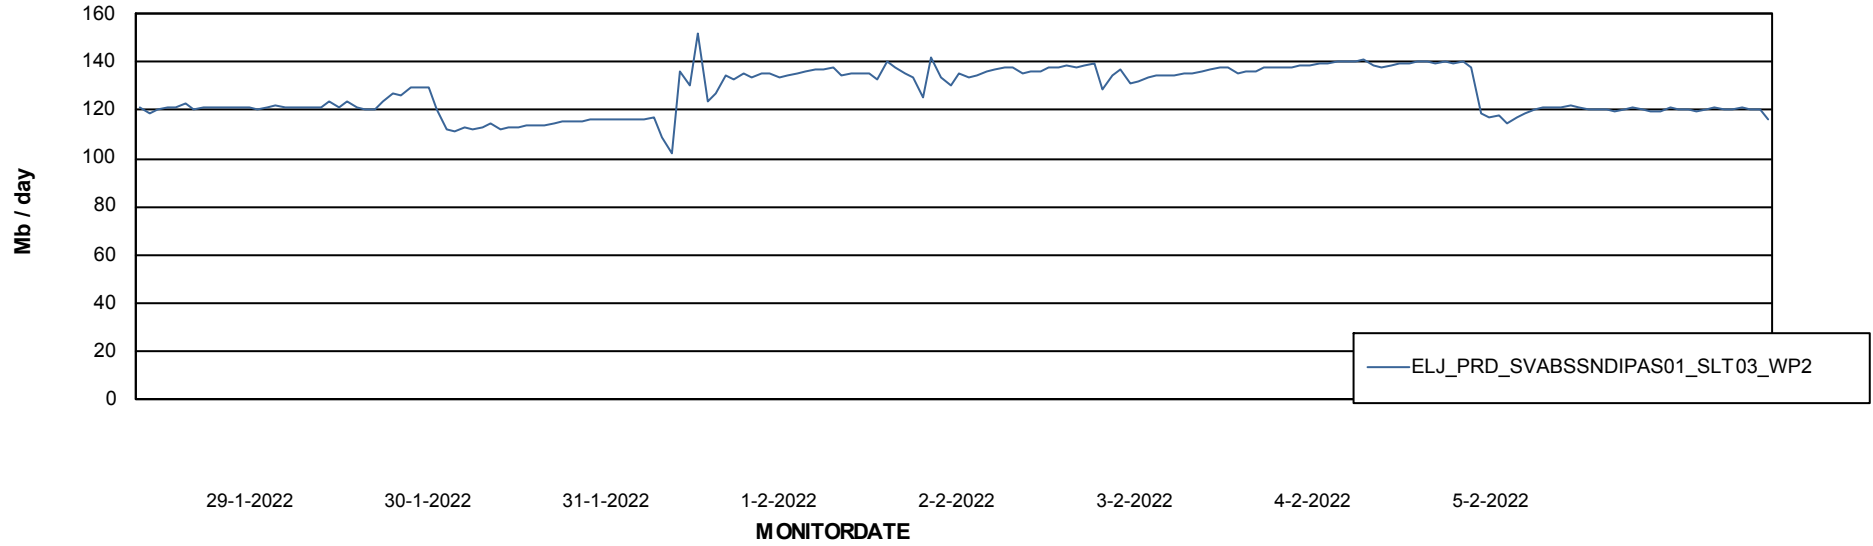

ABSSolute Application ReportServer Services

Avg memory used per ReportServer Service

Weekly SLA Customer Report

Customer ELJ Production
Database ID 72

ABSSolute Web Component Services

Avg memory used per ABS Web component