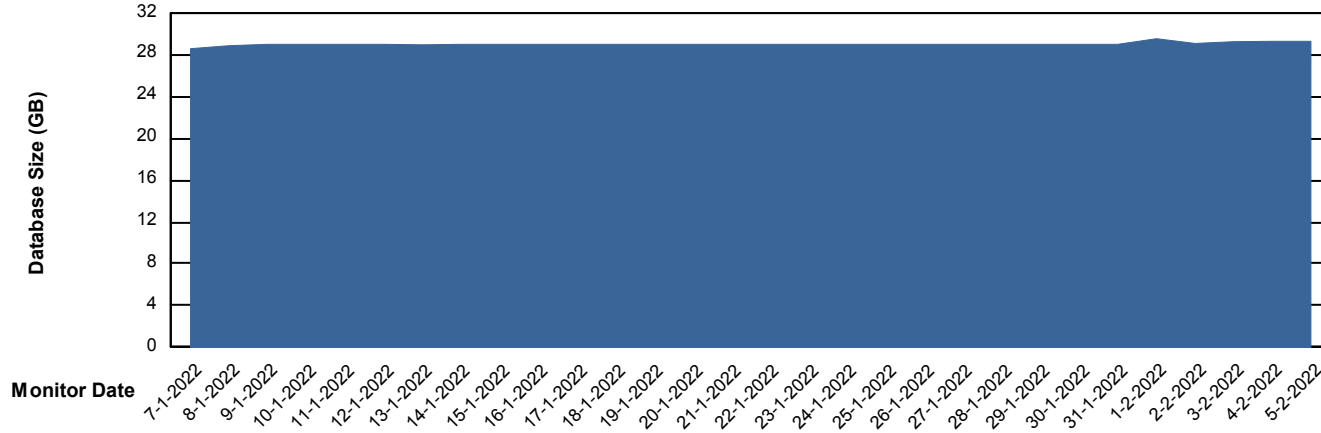

Database Performance ELJDB_Production

DB Processes Max 600
DB Sessions Max 924

Weekly SLA Customer Report

Customer ELJ Production
Database ID 72

Database Performance ELJDB_Standby

DB Processes Max 600
DB Sessions Max 924

Weekly SLA Customer Report

Customer ELJ Production
Database ID 72

DATABASE SIZE ELJDB_PRD_BI

Database growth over last month

DATABASE SIZE ELJDB_Production

Database growth over last month

Weekly SLA Customer Report