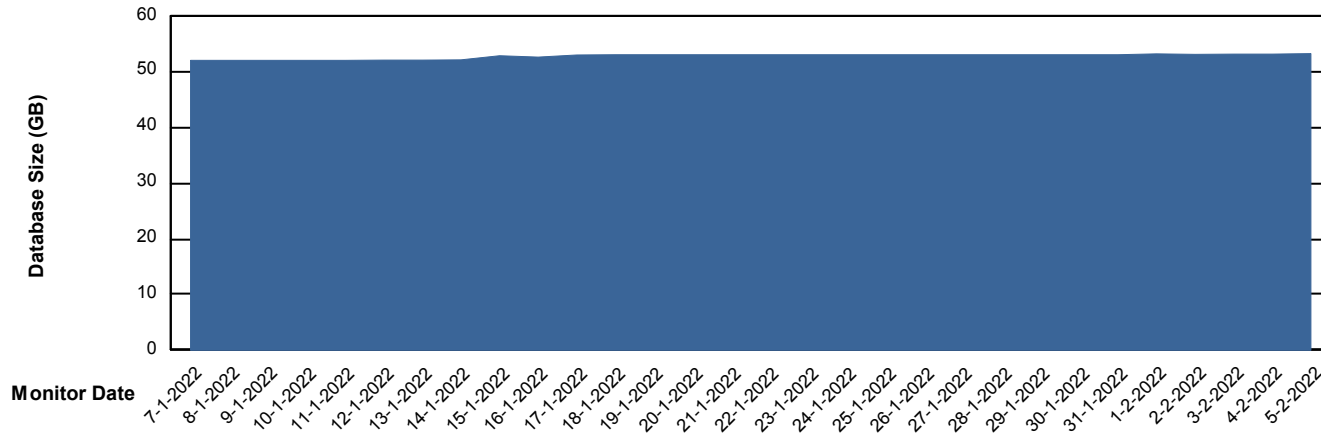

Weekly SLA Customer Report

Customer ELJ Production
Database ID 72

DATABASE SIZE ELJDB_PRD_BI

Database growth over last month

DATABASE SIZE ELJDB_Production

Database growth over last month

Weekly SLA Customer Report