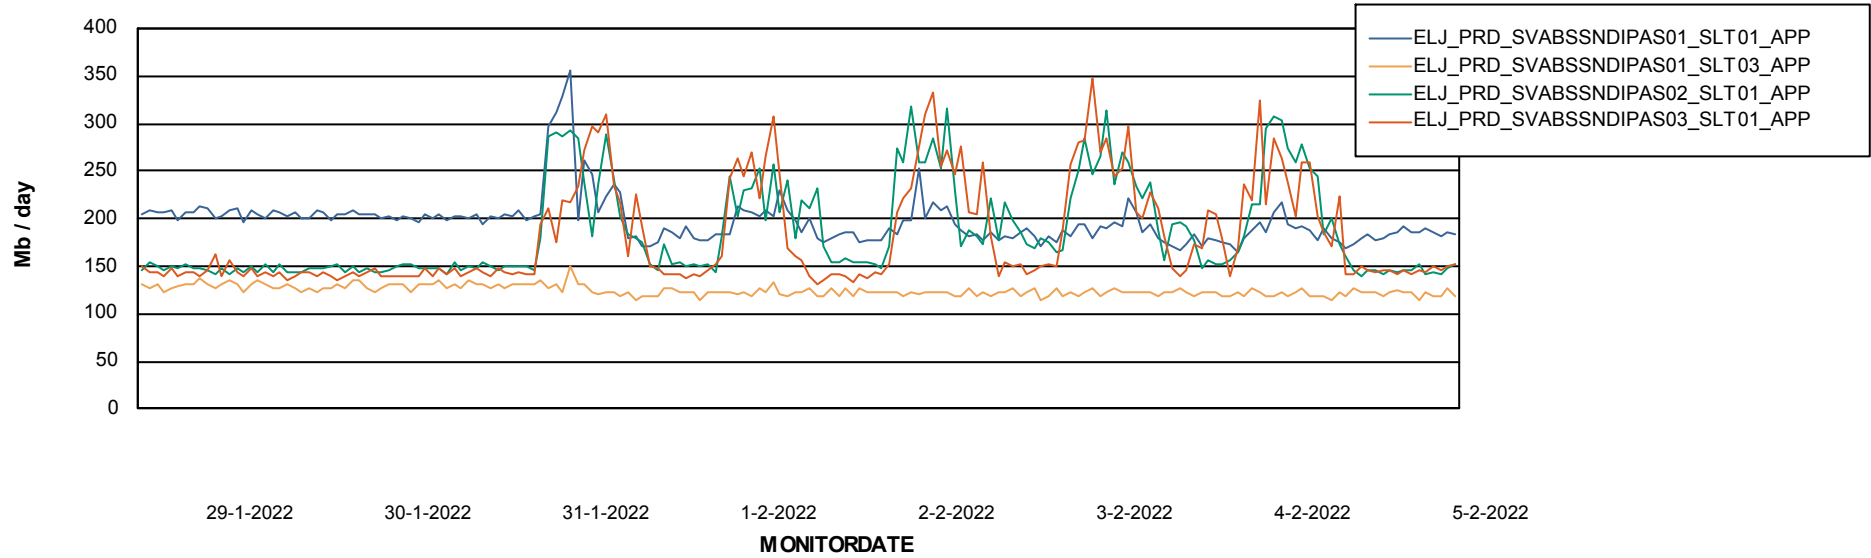

BI Status and last ETL error for ELJDB_PRD_BI

	zo 30/1/2022	ma 31/1/2022	di 1/2/2022	wo 2/2/2022	do 3/2/2022	vr 4/2/2022	za 5/2/2022
ABS DataWarehouse ETL Health	OK	OK	OK	OK	OK	OK	OK
ABS DWHStaging ETL Health	OK	OK	OK	OK	OK	OK	OK

Weekly SLA Customer Report

Customer ELJ Production
Database ID 72

ABSSolute Application Server Services

Avg memory used per ABS Server Service

Avg users per day per ABS server

Weekly SLA Customer Report

Customer ELJ Production
Database ID 72