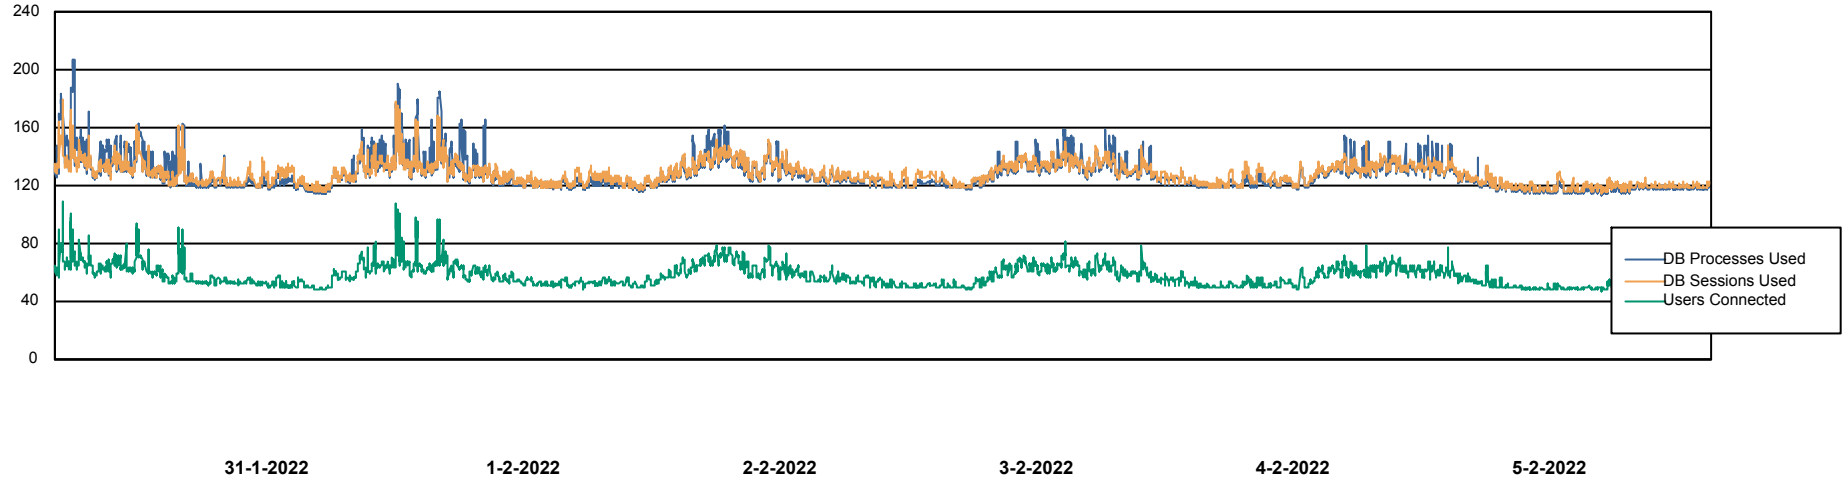

Database Performance ELJDB_Production

DB Processes Max 600
DB Sessions Max 924