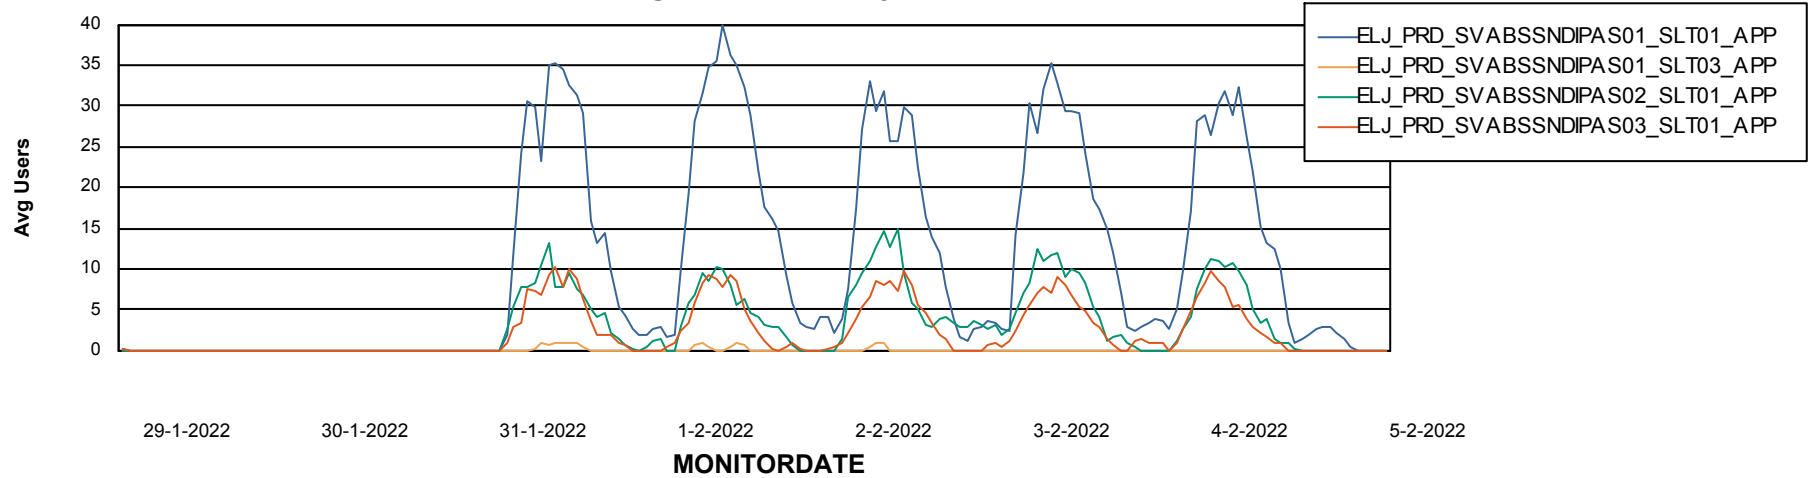

Weekly SLA Customer Report

Customer ELJ Production
Database ID 72

ABSSolute Application Server Services

Avg memory used per ABS Server Service

Avg users per day per ABS server

Weekly SLA Customer Report

Customer ELJ Production
Database ID 72