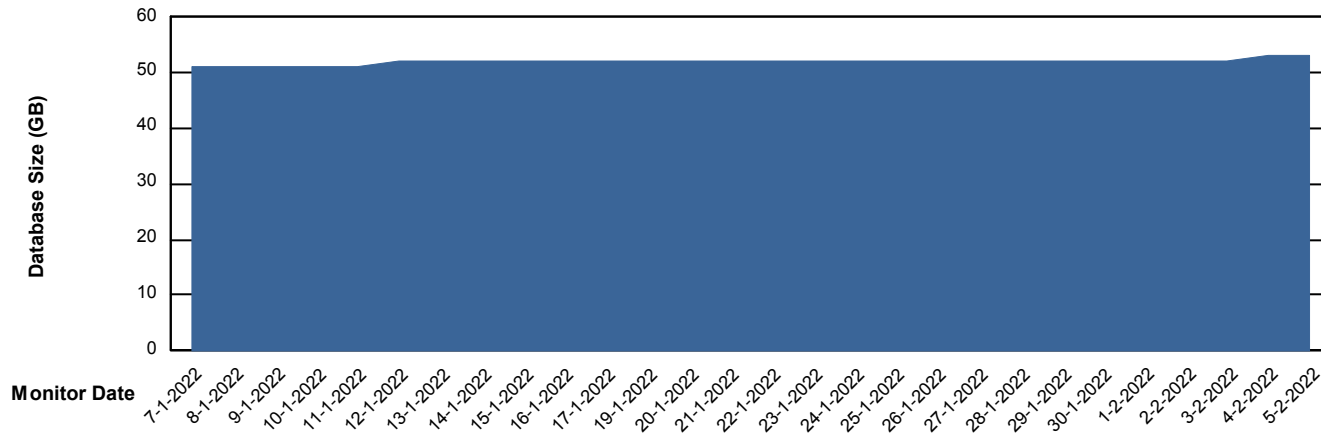

Weekly SLA Customer Report

Customer ECL_Production
Database ID 77

Database Performance ECLDB_Production

Weekly SLA Customer Report

Customer ECL_Production
Database ID 77

Database Performance ECLDB_Standby

DATABASE SIZE ECLDB_Production

Database growth over last month

Weekly SLA Customer Report

Customer ECL_Production
Database ID 77

Database Tablespace ECLDB_Production

Date	Tablespace Name	Filesize (Gb)	Usedsize (Gb)	Percentage free
5-2-2022	ABSDATA	51	43	16
	INDX	8	4	50
4-2-2022	ABSDATA	51	43	16
	INDX	8	4	50
3-2-2022	ABSDATA	51	43	16
	INDX	8	4	50
2-2-2022	ABSDATA	51	43	17
	INDX	8	4	50
1-2-2022	ABSDATA	51	42	17
	INDX	8	4	50
30-1-2022	ABSDATA	51	42	17
	INDX	8	4	50