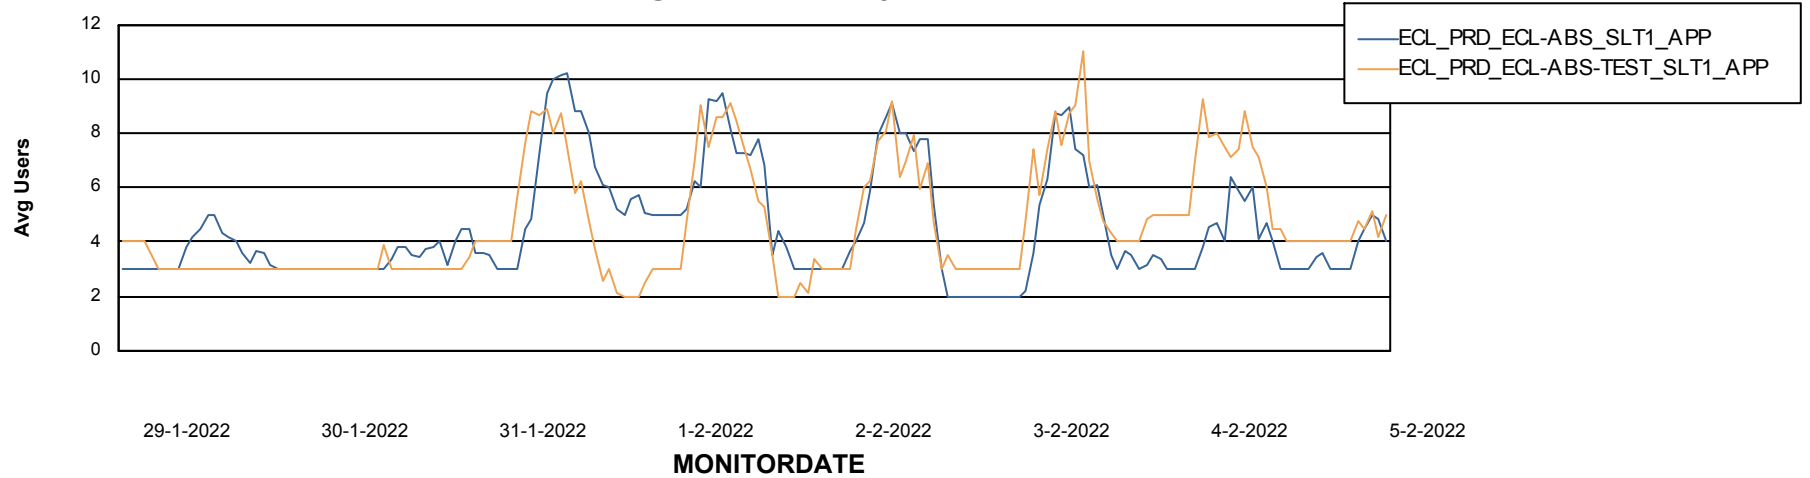

Weekly SLA Customer Report

Customer ECL_Production
Database ID 77

ABSSolute Application Server Services

Avg memory used per ABS Server Service

Avg users per day per ABS server

Weekly SLA Customer Report

Customer ECL_Production
Database ID 77