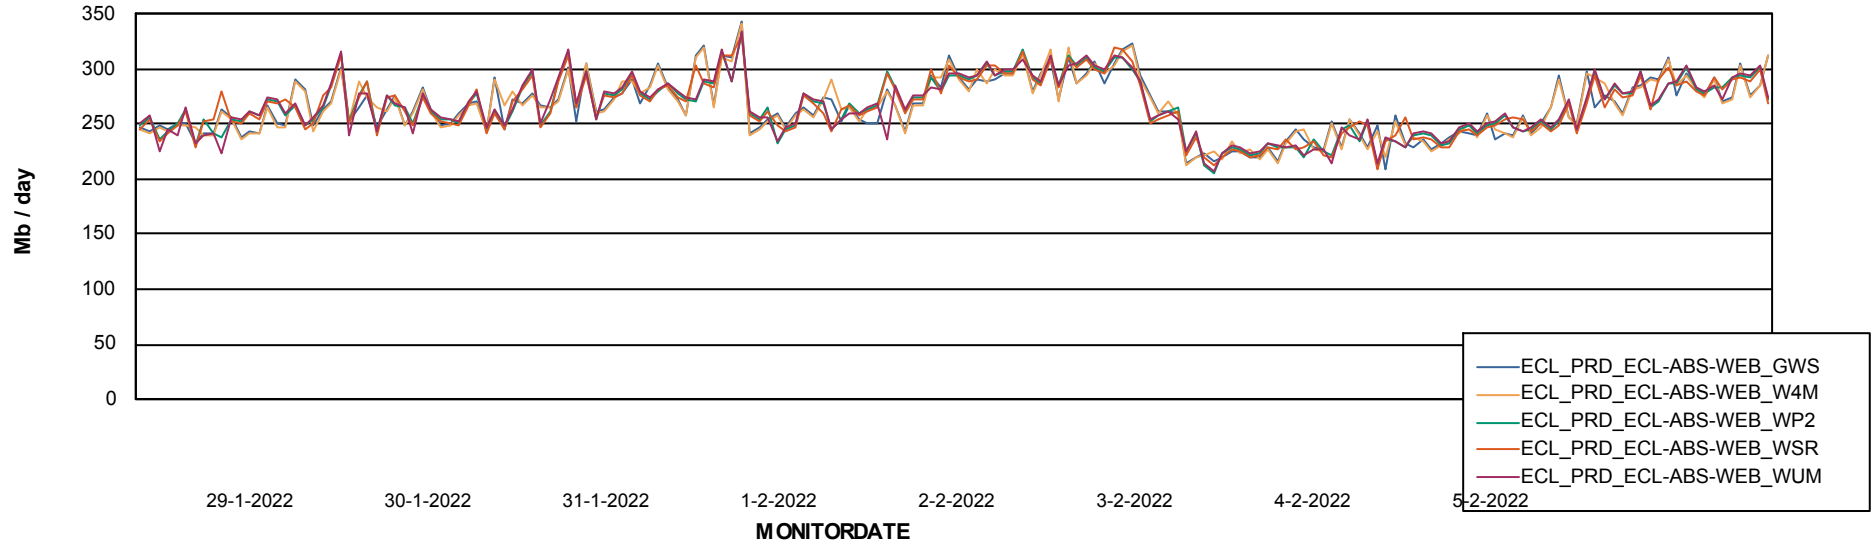

ABSSolute Application ReportServer Services

Avg memory used per ReportServer Service

Weekly SLA Customer Report

Customer ECL_Production
Database ID 77

ABSSolute Web Component Services

Avg memory used per ABS Web component