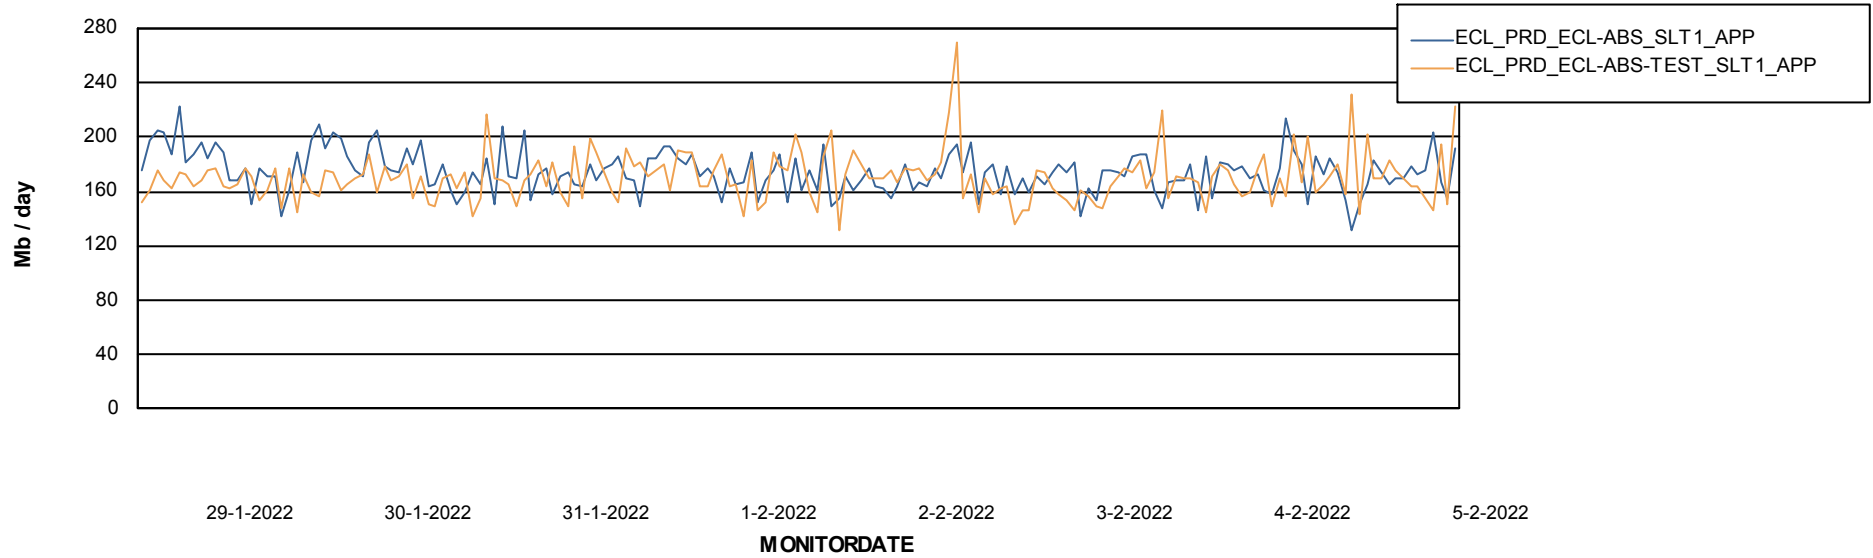

Weekly SLA Customer Report

Customer ECL_Production
Database ID 77

Database Performance ECLDB_Production

Weekly SLA Customer Report

Customer ECL_Production
Database ID 77

Database Performance ECLDB_Standby

DATABASE SIZE ECLDB_Production

Database growth over last month

Weekly SLA Customer Report

Customer ECL_Production
Database ID 77

Database Tablespace ECLDB_Production

Date	Tablespace Name	Filesize (Gb)	Usedsize (Gb)	Percentage free
5-2-2022	ABSDATA	51	43	16
	INDX	8	4	50
4-2-2022	ABSDATA	51	43	16
	INDX	8	4	50
3-2-2022	ABSDATA	51	43	16
	INDX	8	4	50
2-2-2022	ABSDATA	51	43	17
	INDX	8	4	50
1-2-2022	ABSDATA	51	42	17
	INDX	8	4	50
30-1-2022	ABSDATA	51	42	17
	INDX	8	4	50

Weekly SLA Customer Report

Customer ECL_Production
Database ID 77

ABSSolute Application Server Services

Avg memory used per ABS Server Service

Avg users per day per ABS server

Weekly SLA Customer Report

Customer ECL_Production
Database ID 77