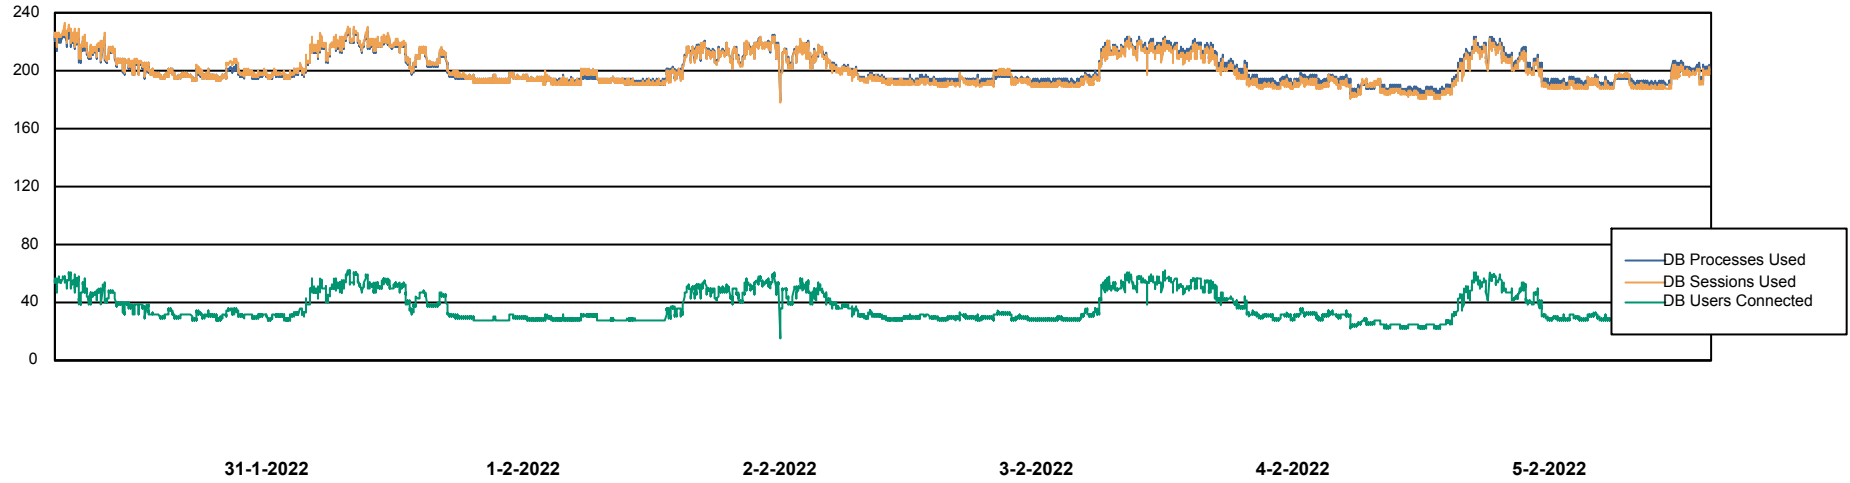

Weekly SLA Customer Report

Customer ECL_Production
 Database ID 77

Harddisk Usage ECL_PRD_ECL-ABS-WEB

	Free disk space on C: (%)	Total disk space on C: (Gb)	Used disk space on C: (Gb)	Free disk space on D: (%)	Total disk space on D: (Gb)	Used disk space on D: (Gb)
5-2-2022	54	0	58	0	0	0
4-2-2022	55	127	58	0	0	0
3-2-2022	55	127	57	0	0	0
2-2-2022	53	127	59	0	0	0
1-2-2022	54	127	58	0	0	0
31-1-2022	55	0	57	0	0	0
30-1-2022	56	127	56	0	0	0

Weekly SLA Customer Report

Customer ECL_Production
Database ID 77

Database Performance ECLDB_Production

Weekly SLA Customer Report

Customer ECL_Production
Database ID 77

Database Performance ECLDB_Standby

DATABASE SIZE ECLDB_Production