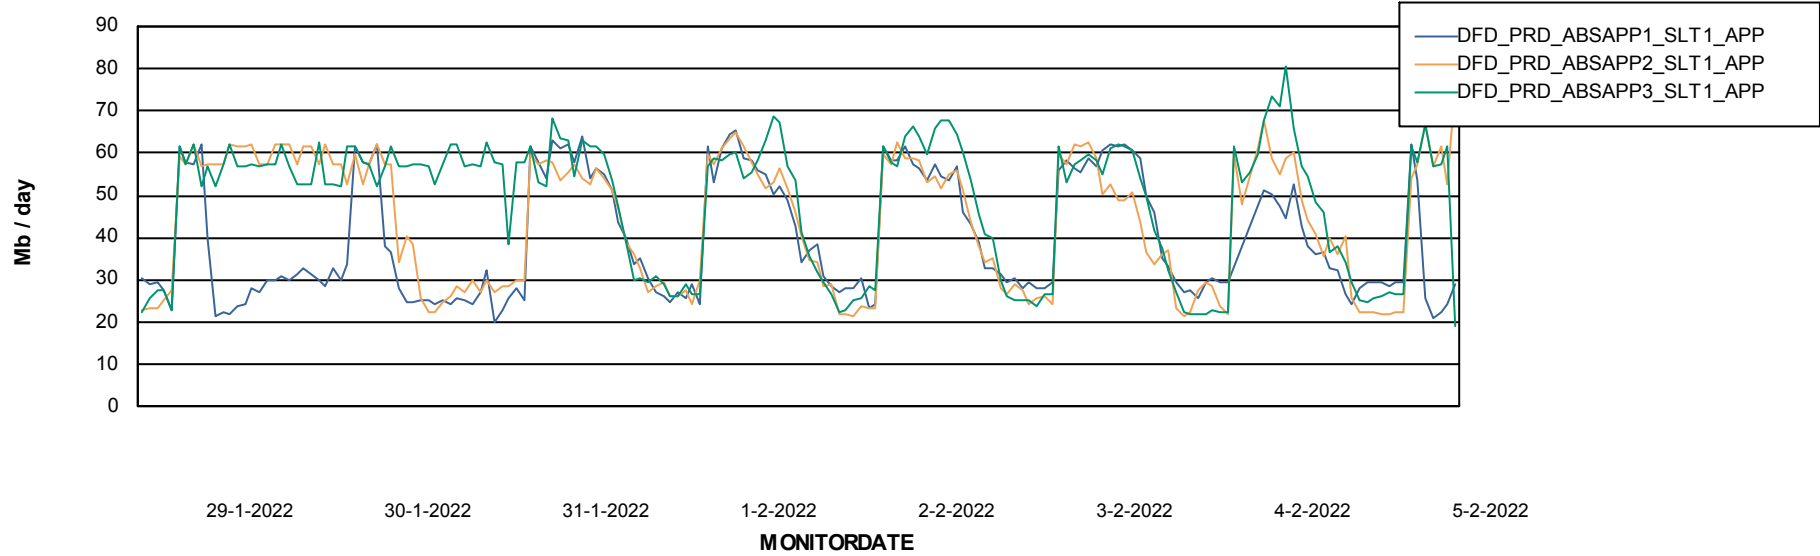

Weekly SLA Customer Report

Customer DFD_Production
Database ID 39

Database Performance DFDDB_Production

DB Processes Max 4
DB Sessions Max 600

Weekly SLA Customer Report

Customer DFD_Production
 Database ID 39

DATABASE SIZE DFDDDB_Production

Database growth over last month

Database Tablespace DFDDDB_Production

Date	Tablespace Name	Filesize (Gb)	Usedsize (Gb)	Percentage free
5-2-2022	ABSDATA	83	0	100
	INDX	161	0	100
4-2-2022	ABSDATA	83	0	100
	INDX	161	0	100
3-2-2022	ABSDATA	83	0	100
	INDX	161	0	100
2-2-2022	ABSDATA	83	0	100
	INDX	161	0	100
1-2-2022	ABSDATA	83	0	100
	INDX	161	0	100
31-1-2022	ABSDATA	83	0	100
	INDX	161	0	100
30-1-2022	ABSDATA	83	0	100
	INDX	161	0	100

Weekly SLA Customer Report

Customer DFD_Production
Database ID 39

ABSSolute Application Server Services

Avg memory used per ABS Server Service

Avg users per day per ABS server

Weekly SLA Customer Report

Customer DFD_Production
Database ID 39