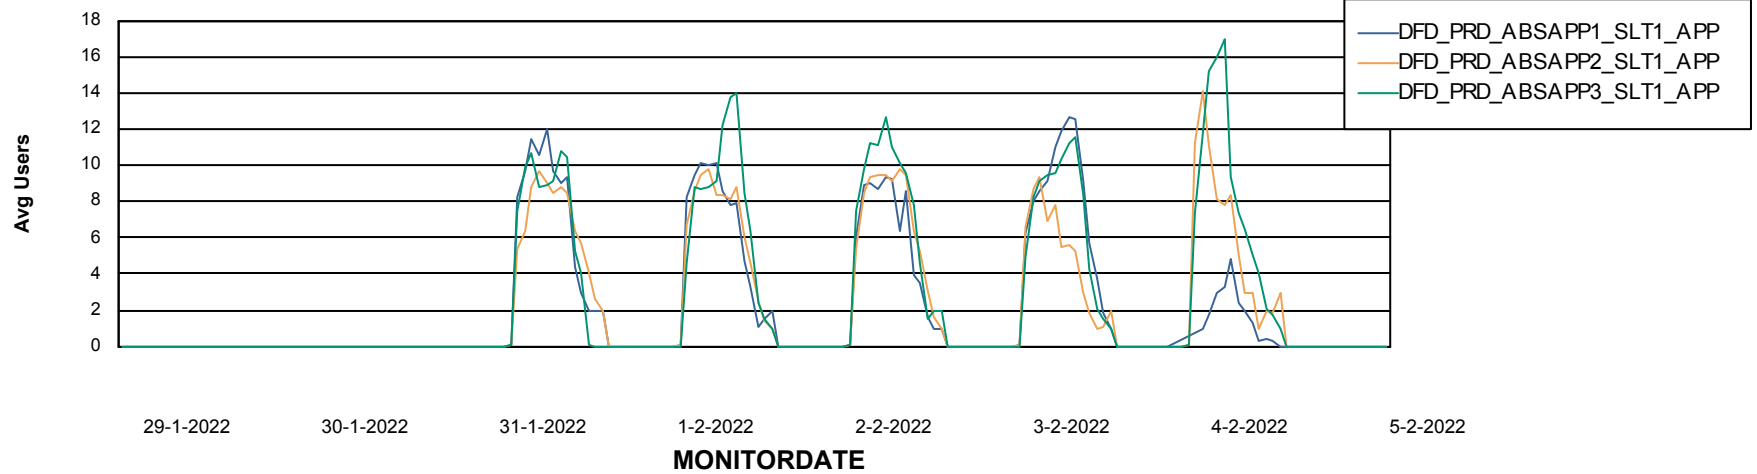

Weekly SLA Customer Report

Customer DFD_Production
Database ID 39

ABSSolute Application Server Services

Avg memory used per ABS Server Service

Avg users per day per ABS server

Weekly SLA Customer Report

Customer DFD_Production
Database ID 39