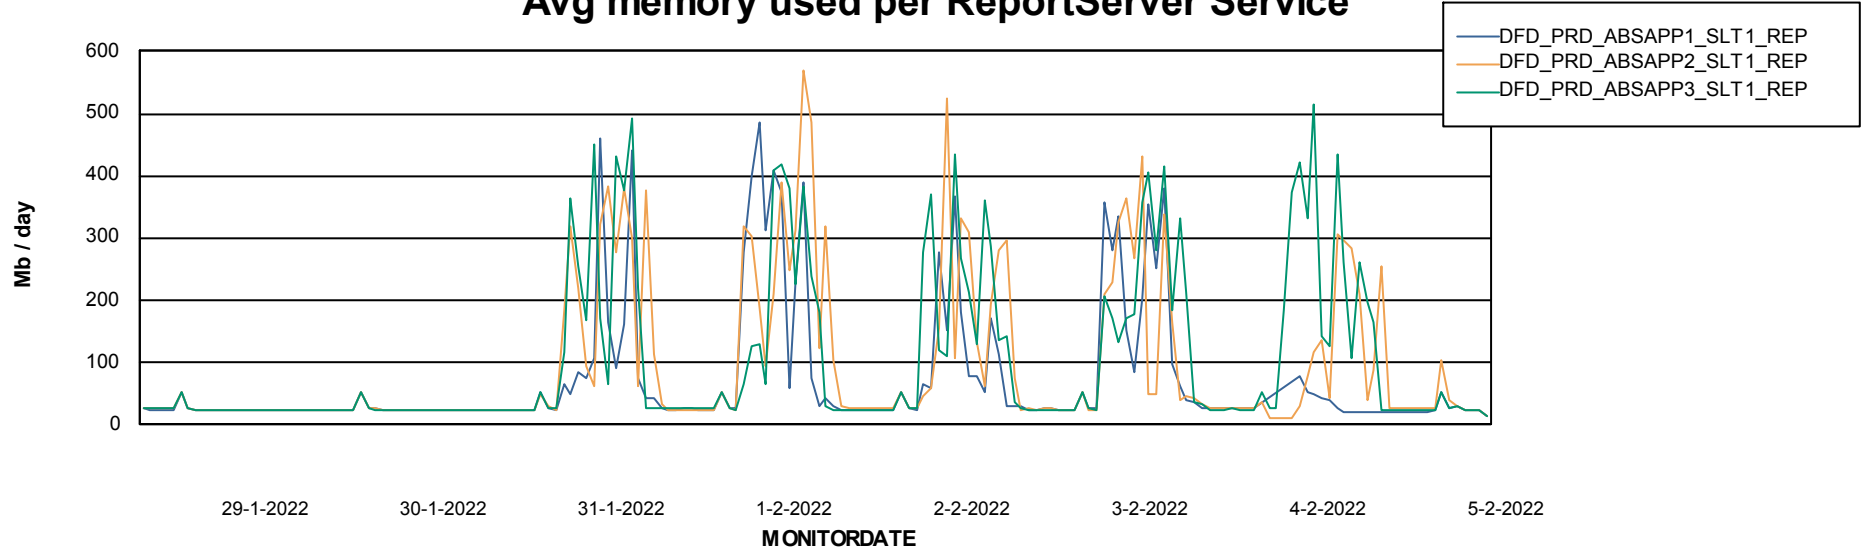

ABSSolute Application ReportServer Services

Avg memory used per ReportServer Service