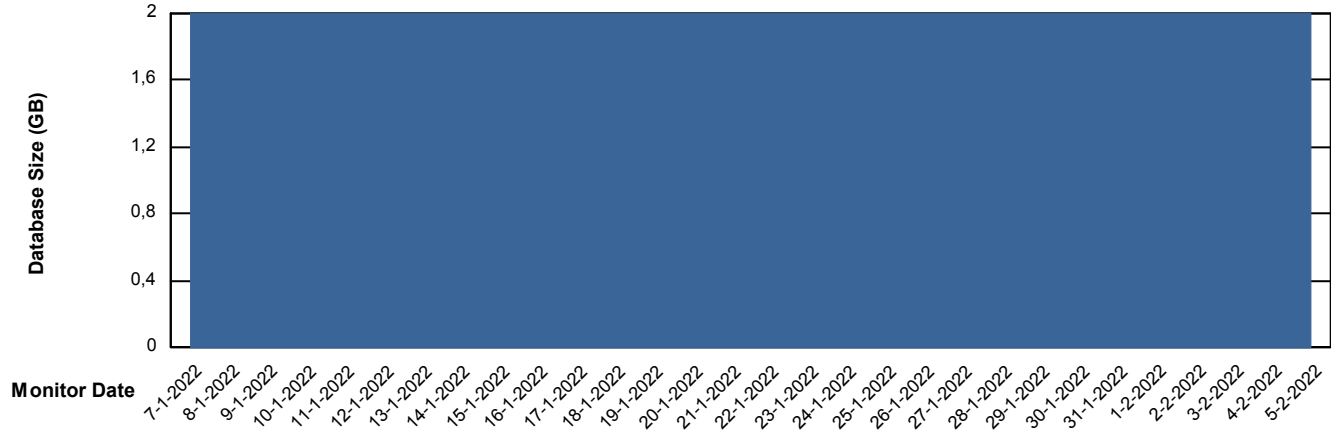

Weekly SLA Customer Report

Customer DFD_Production
Database ID 39

Database Performance DFDDB_Production

DB Processes Max 4
DB Sessions Max 600

Weekly SLA Customer Report

Customer DFD_Production
 Database ID 39

DATABASE SIZE DFDDDB_Production

Database growth over last month

Database Tablespace DFDDDB_Production

Date	Tablespace Name	Filesize (Gb)	Usedsize (Gb)	Percentage free
5-2-2022	ABSDATA	83	0	100
	INDX	161	0	100
4-2-2022	ABSDATA	83	0	100
	INDX	161	0	100
3-2-2022	ABSDATA	83	0	100
	INDX	161	0	100
2-2-2022	ABSDATA	83	0	100
	INDX	161	0	100
1-2-2022	ABSDATA	83	0	100
	INDX	161	0	100
31-1-2022	ABSDATA	83	0	100
	INDX	161	0	100
30-1-2022	ABSDATA	83	0	100
	INDX	161	0	100