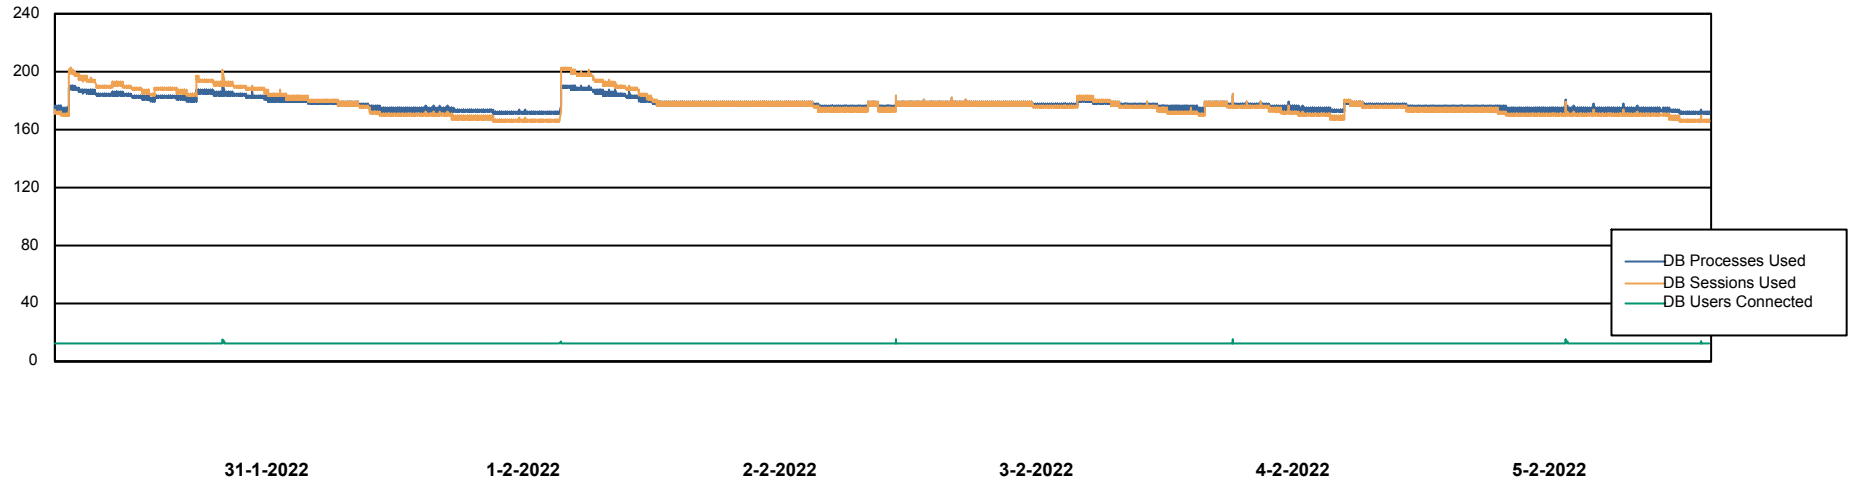

DB Processes Max 1,000

Weekly SLA Customer Report

Customer CLO Production
Database ID 38

Database Performance CLODB_TEST_CLO-ORA02

DB Processes Max 1,000

Weekly SLA Customer Report

Customer CLO Production
Database ID 38