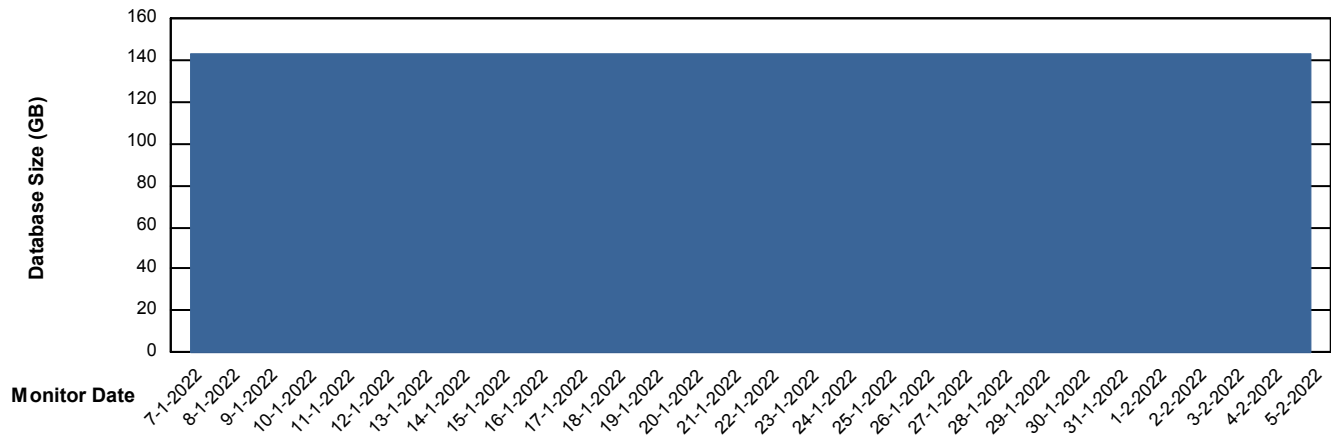

DATABASE SIZE CLODB_TEST_CLO-ORA02

Database growth over last month