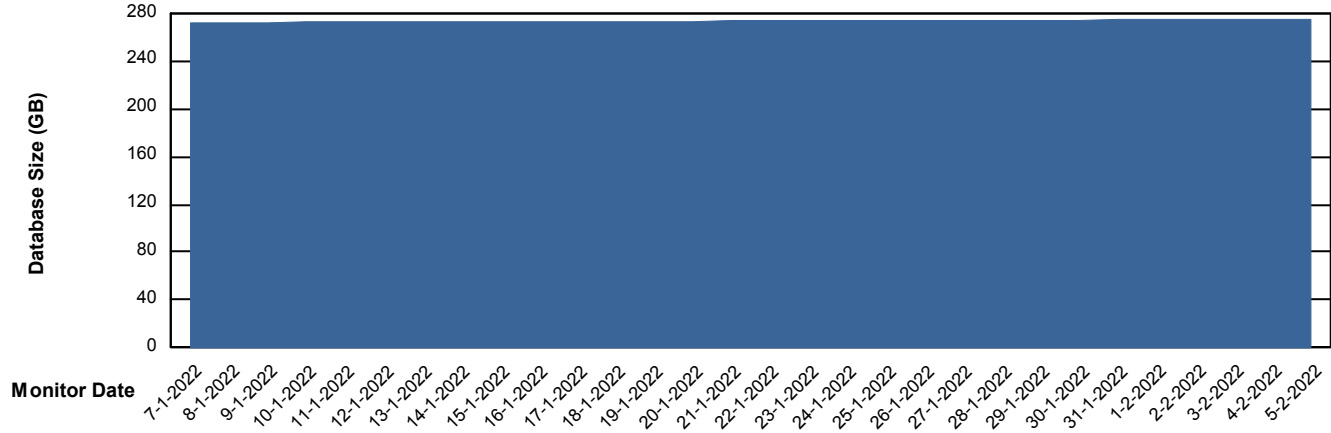

DATABASE SIZE CLODB_PRD_CLO-ORA01

Database growth over last month