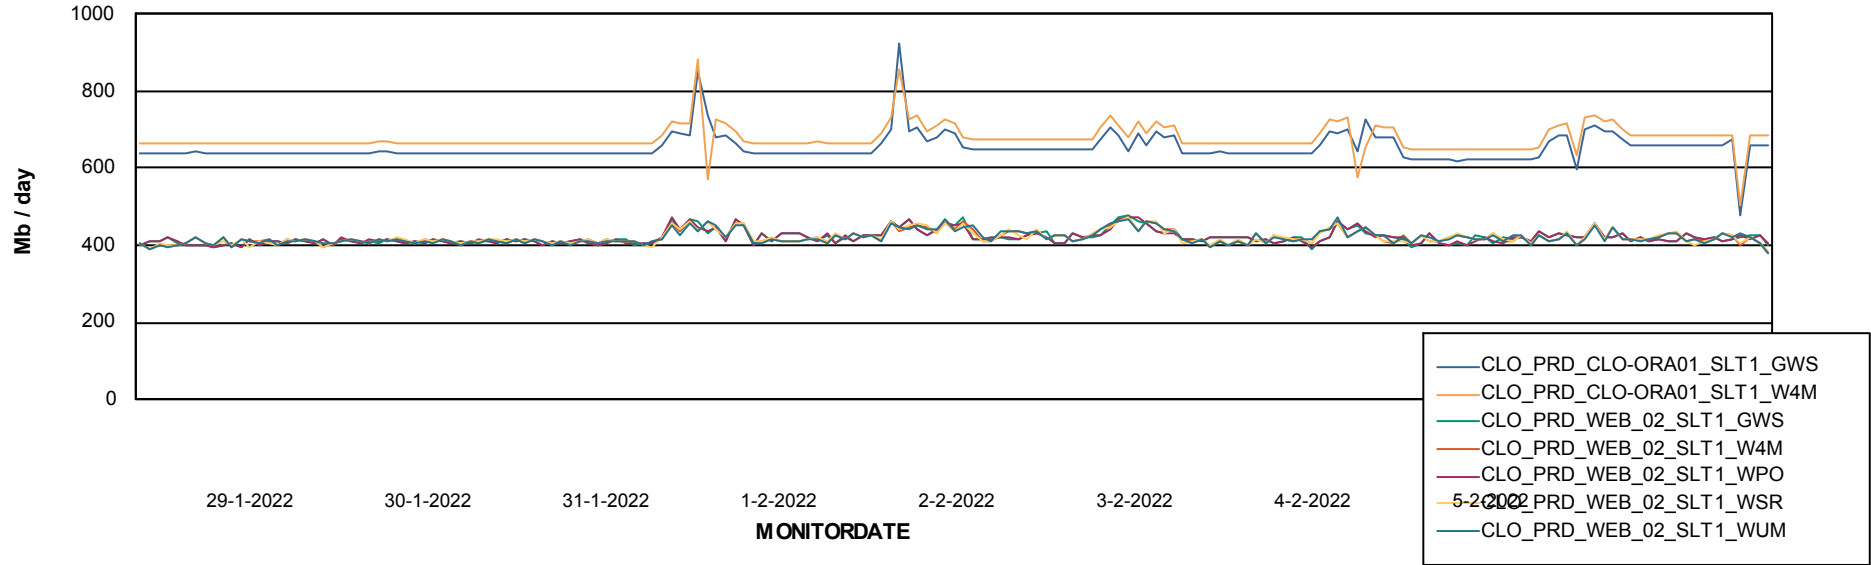

ABSSolute Application ReportServer Services

Avg memory used per ReportServer Service

Weekly SLA Customer Report

Customer CLO Production
Database ID 38

ABSSolute Web Component Services

Avg memory used per ABS Web component