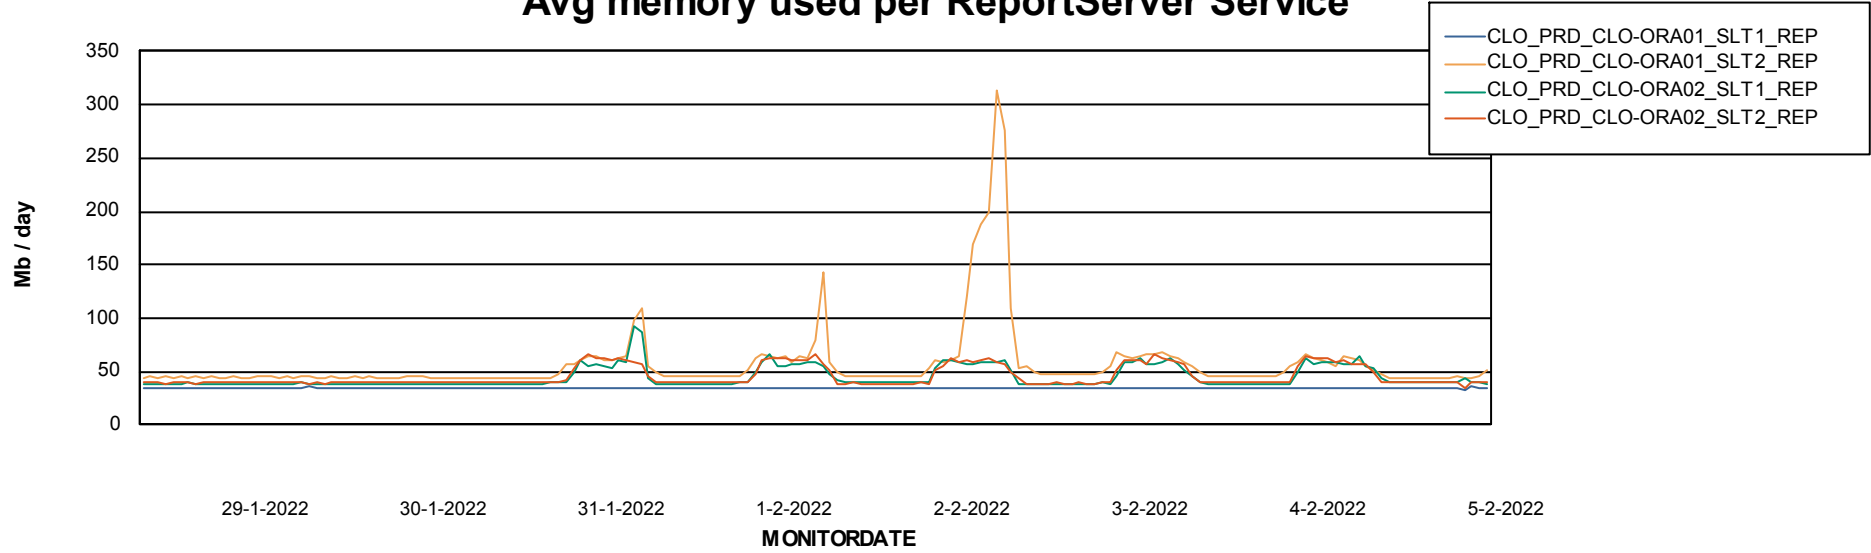

ABSSolute Application ReportServer Services

Avg memory used per ReportServer Service