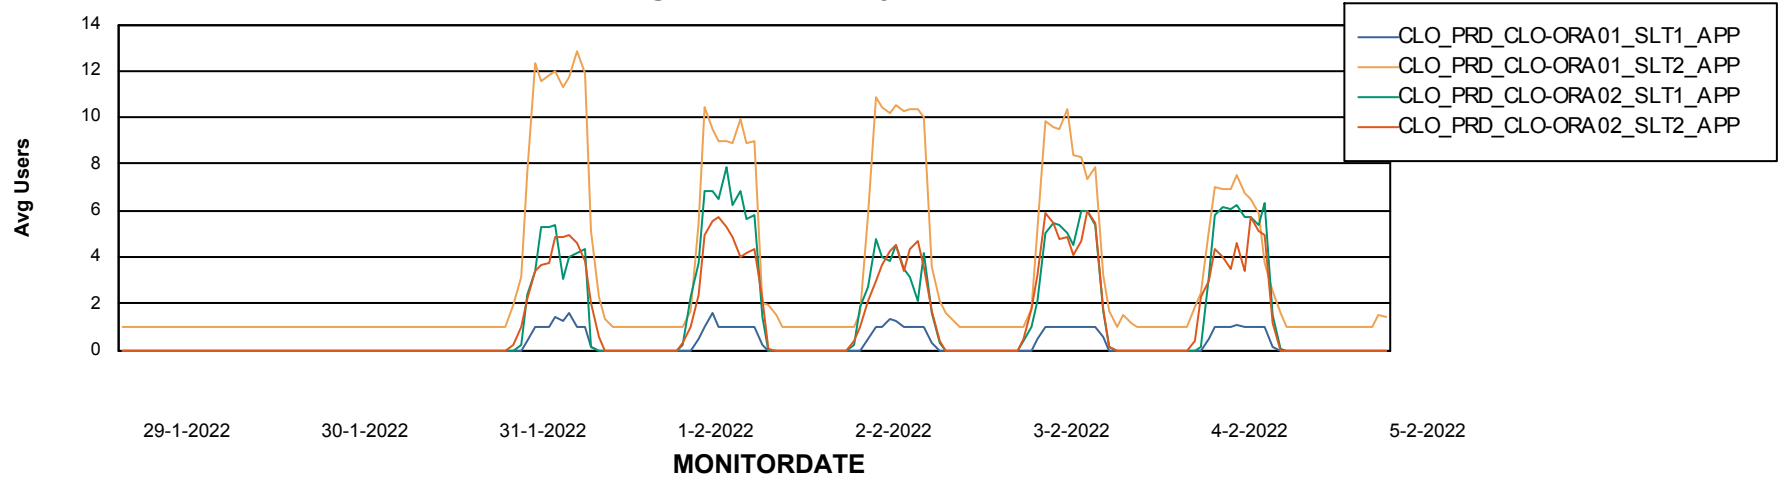

Weekly SLA Customer Report

Customer CLO Production
Database ID 38

ABSSolute Application Server Services

Avg memory used per ABS Server Service

Avg users per day per ABS server

Weekly SLA Customer Report

Customer CLO Production
Database ID 38