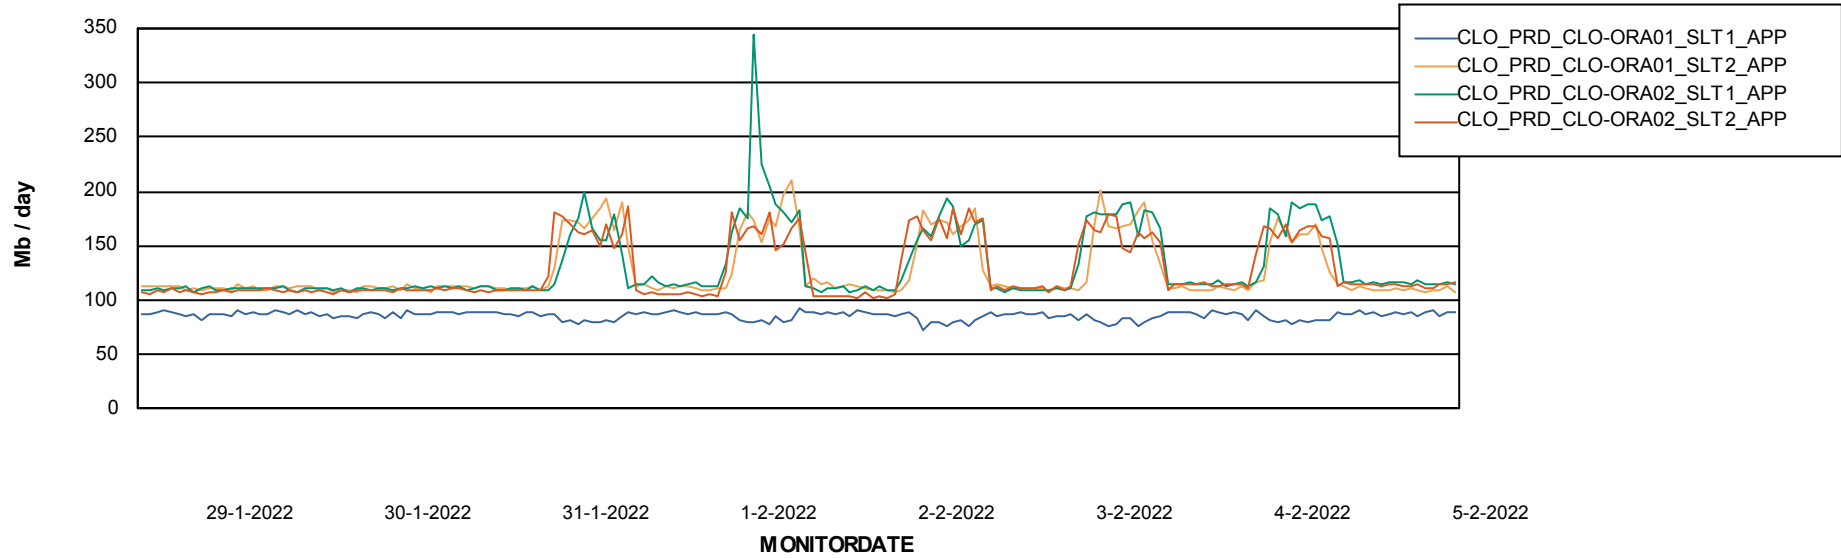

Date	Tablespace Name	Filesize (Gb)	Usedsize (Gb)	Percentage free
5-2-2022	ABSDATA	102	79	23
	INDX	207	171	17
4-2-2022	ABSDATA	102	79	23
	INDX	207	171	17
3-2-2022	ABSDATA	102	79	23
	INDX	207	171	17
2-2-2022	ABSDATA	102	79	23
	INDX	207	171	17
1-2-2022	ABSDATA	102	79	23
	INDX	207	171	17
31-1-2022	ABSDATA	102	79	23
	INDX	207	171	17
30-1-2022	ABSDATA	102	79	23
	INDX	207	171	17

Weekly SLA Customer Report

Customer CLO Production
 Database ID 38

Database Tablespace CLODB_TEST_CLO-ORA02

Date	Tablespace Name	Filesize (Gb)	Usedsize (Gb)	Percentage free
5-2-2022	ABSDATA	88	47	47
	INDX	112	94	16
4-2-2022	ABSDATA	88	47	47
	INDX	112	94	16
3-2-2022	ABSDATA	88	47	47
	INDX	112	94	16
2-2-2022	ABSDATA	88	47	47
	INDX	112	94	16
1-2-2022	ABSDATA	88	47	47
	INDX	112	94	16
31-1-2022	ABSDATA	88	47	47
	INDX	112	94	16
30-1-2022	ABSDATA	88	47	47
	INDX	112	94	16

Weekly SLA Customer Report

Customer CLO Production
Database ID 38

ABSSolute Application Server Services

Avg memory used per ABS Server Service

Avg users per day per ABS server

Weekly SLA Customer Report

Customer CLO Production
Database ID 38