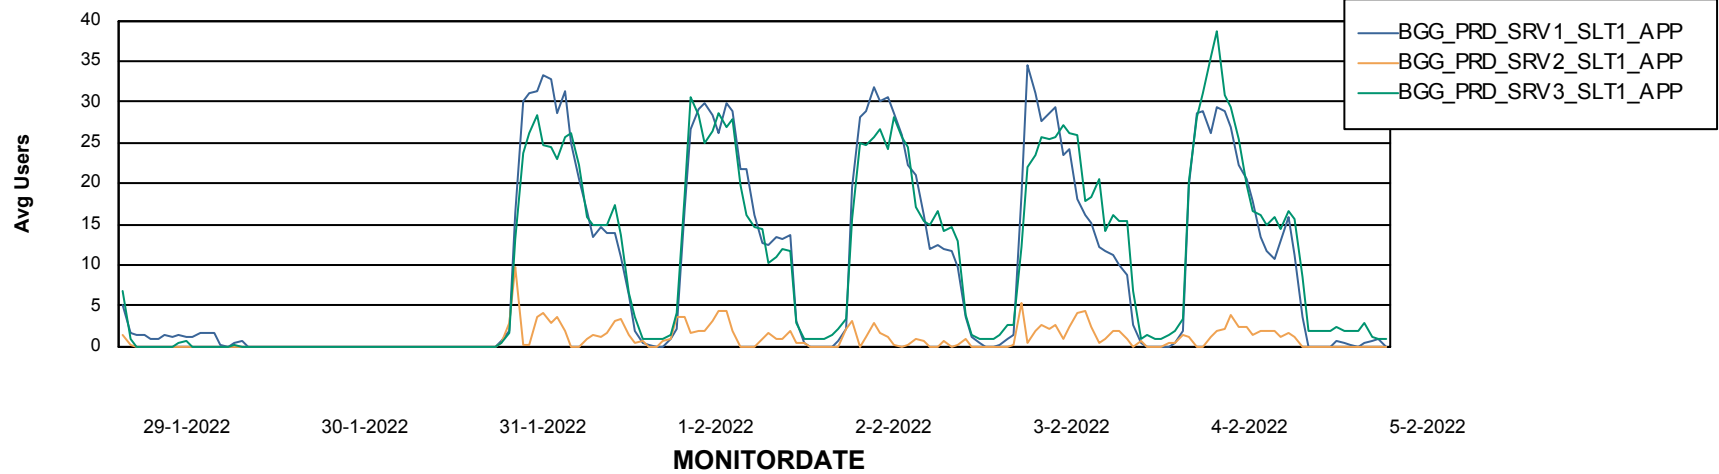

Avg users per day per ABS server