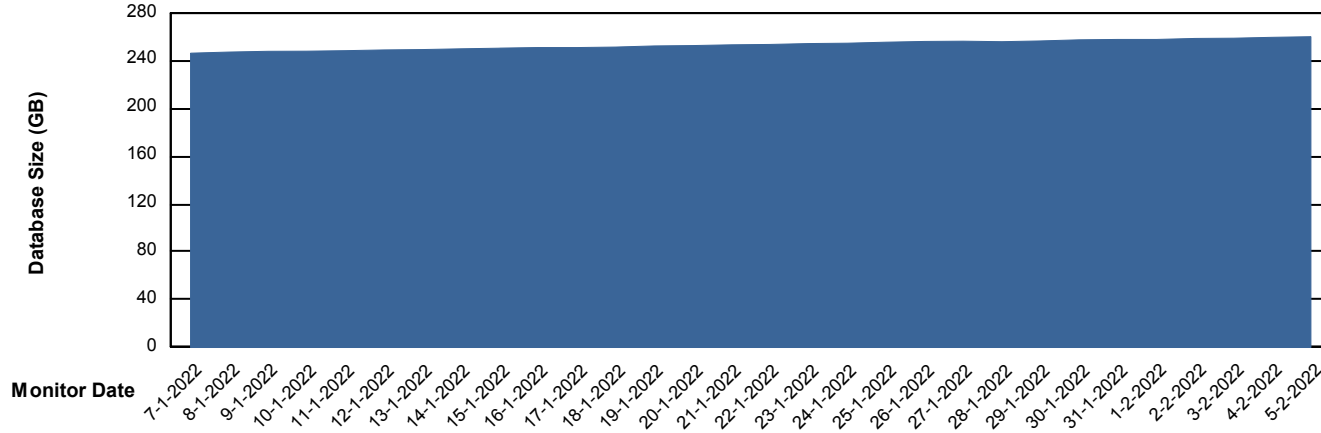

DB Processes Max 300
DB Sessions Max 474

Weekly SLA Customer Report

Customer BGG_Production
Database ID 58

Database Performance BGGDB_Standby

DB Processes Max 300
DB Sessions Max 474

Weekly SLA Customer Report

Customer BGG_Production
Database ID 58

DATABASE SIZE BGGDB_BI

Database growth over last month

DATABASE SIZE BGGDB_Production

Database growth over last month

Weekly SLA Customer Report

Customer BGG_Production
Database ID 58