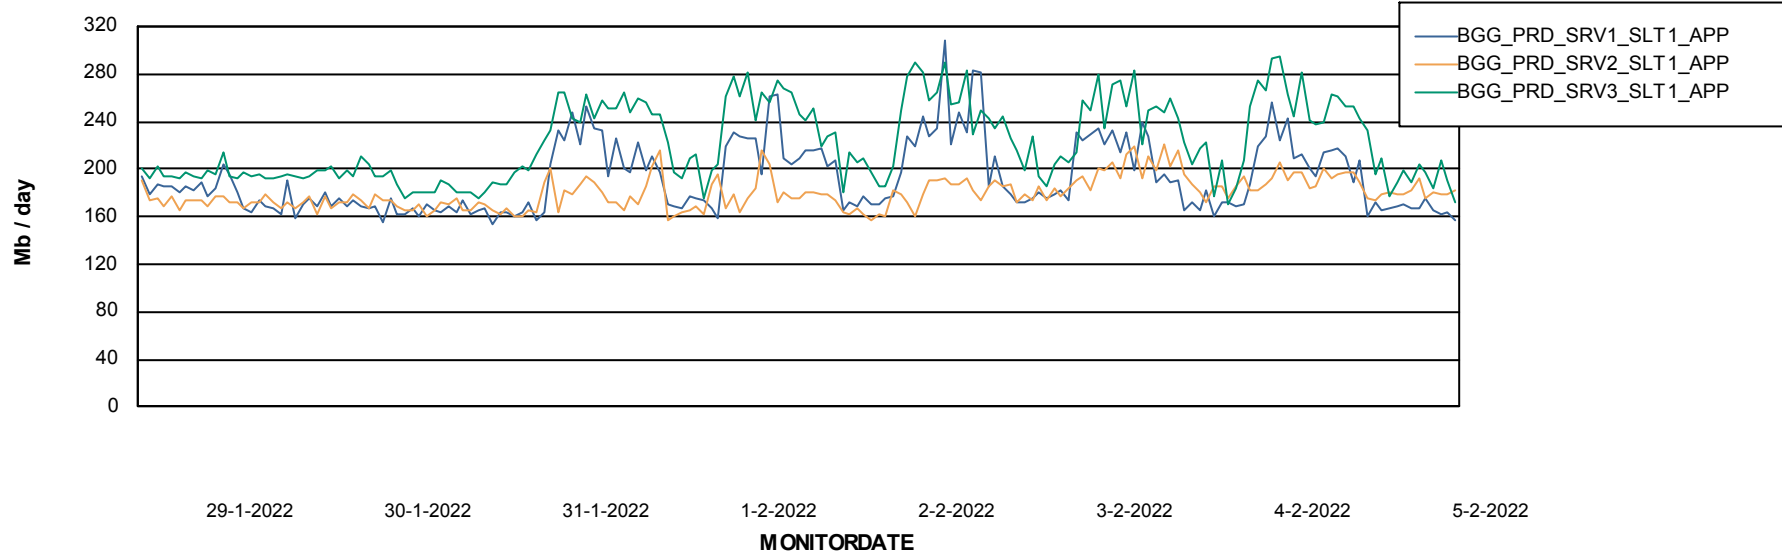

ABSSolute Application Server Services

Avg memory used per ABS Server Service