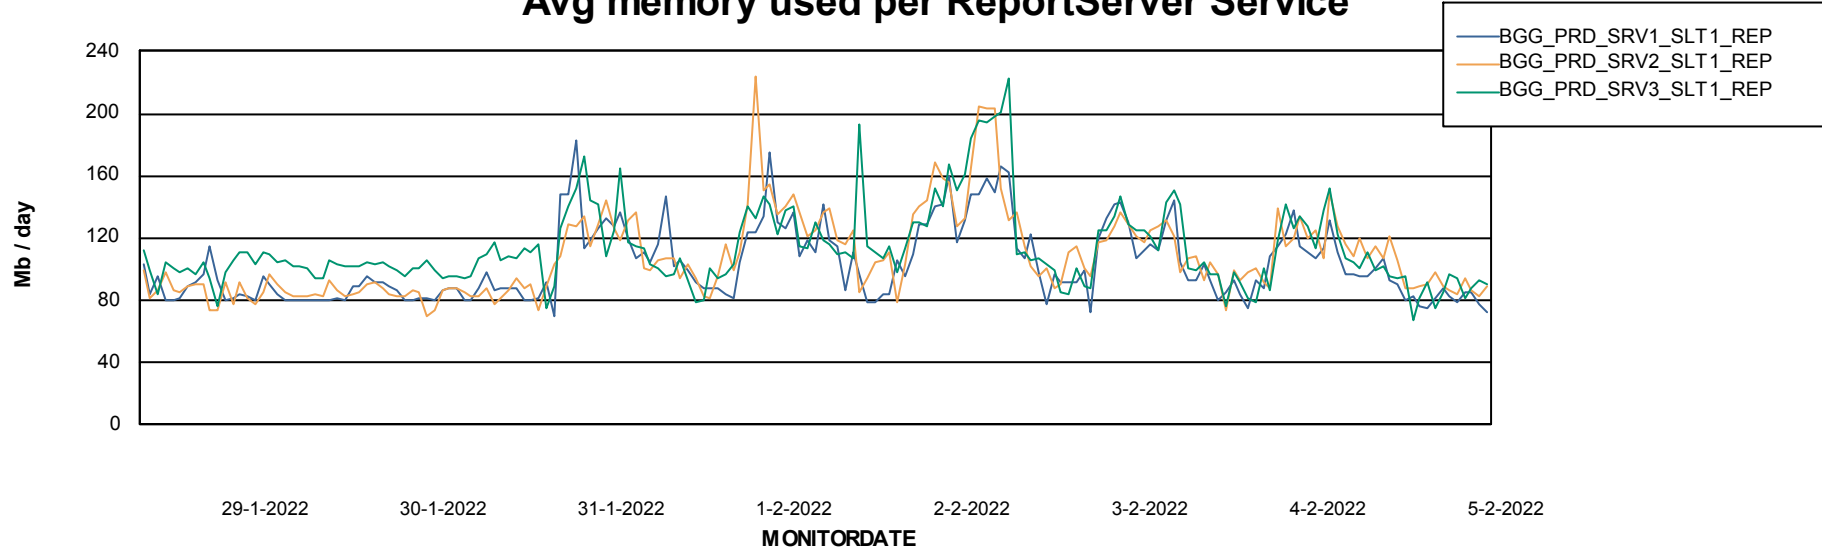

Avg memory used per ABS Server Service

Avg users per day per ABS server

Weekly SLA Customer Report

Customer BGG_Production
Database ID 58

ABSSolute Application ReportServer Services

Avg memory used per ReportServer Service