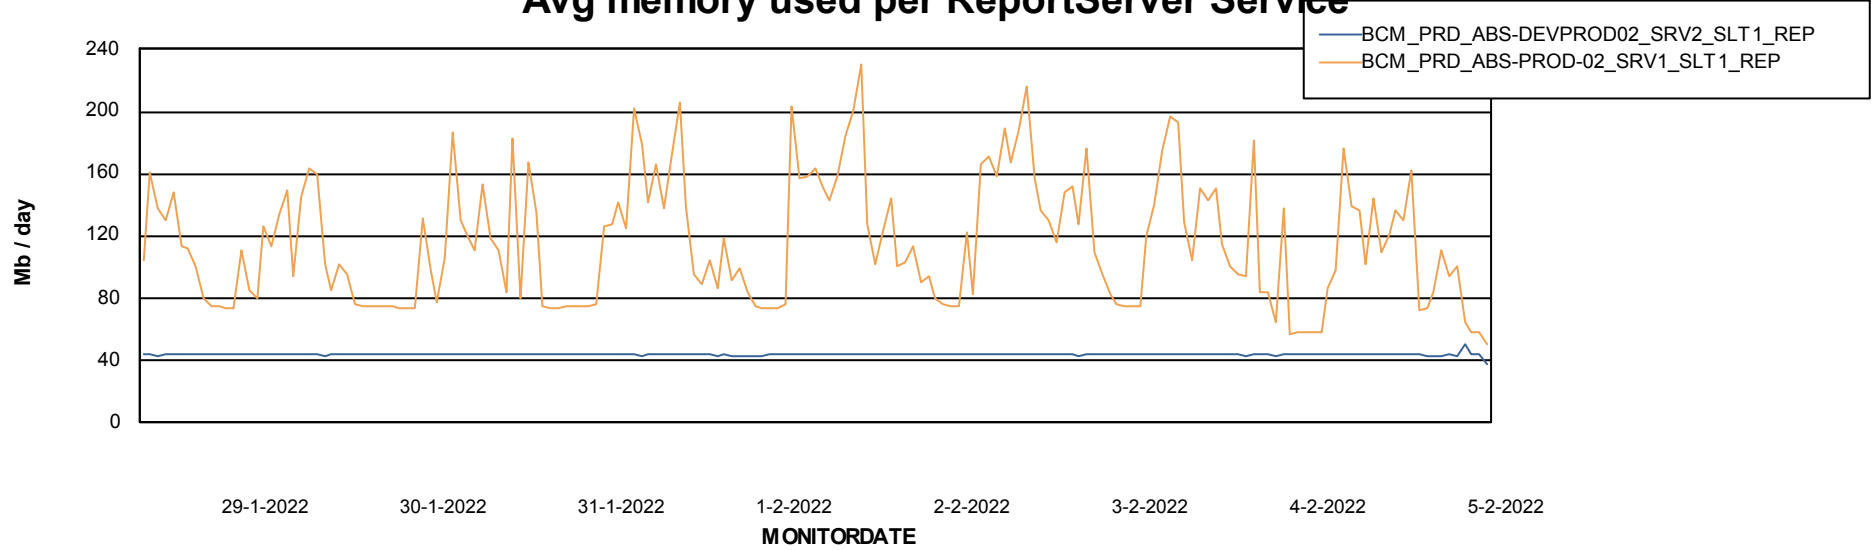

ABSSolute Application ReportServer Services

Avg memory used per ReportServer Service