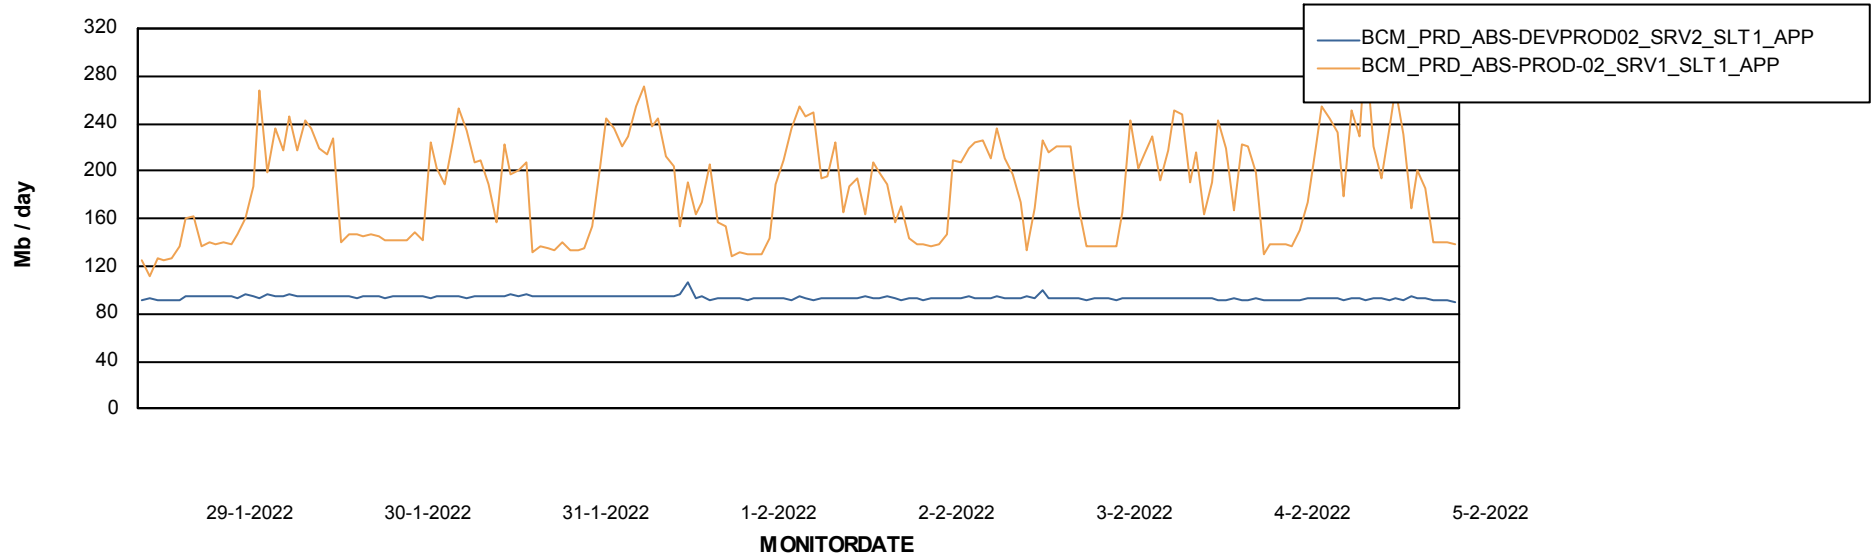

ABSSolute Application Server Services

Avg memory used per ABS Server Service