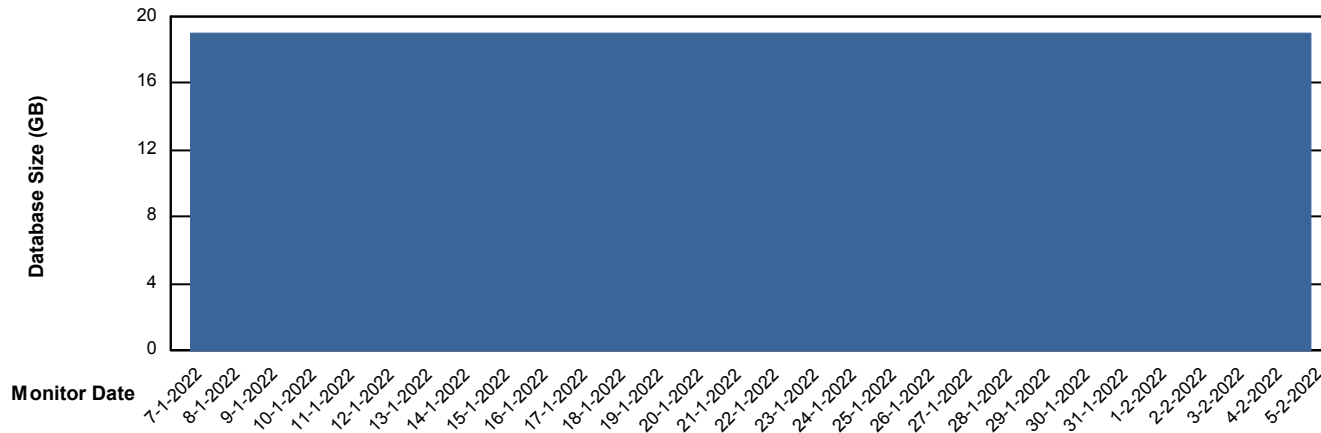

DATABASE SIZE BCMDB_ABS1 Production Database

Database growth over last month