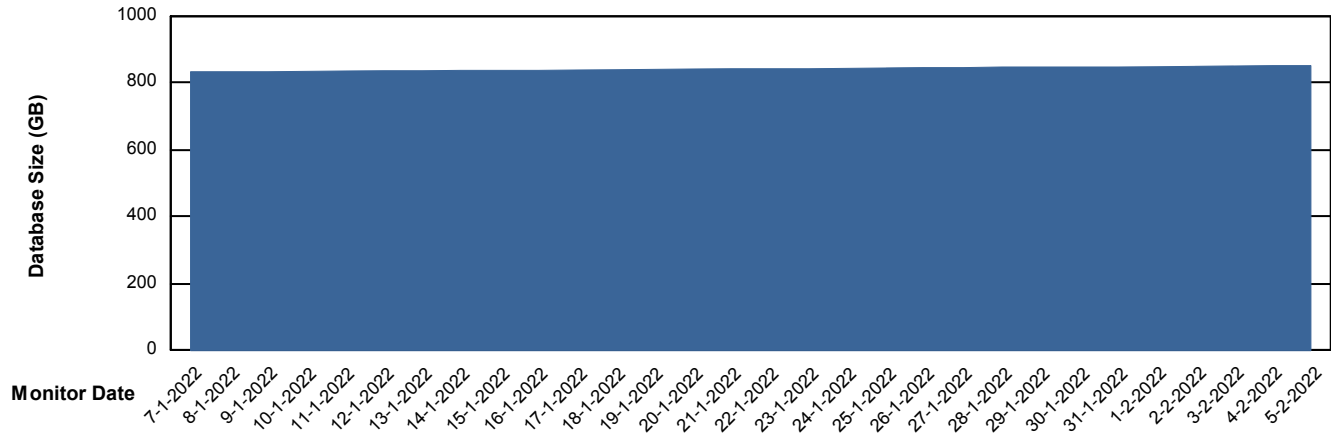

Weekly SLA Customer Report

Customer AUJ Production
Database ID 41

DATABASE SIZE AUJ Prod. BI DB (PABSBI1 server)

Database growth over last month

DATABASE SIZE AUJ_DB1_Primary

Database growth over last month