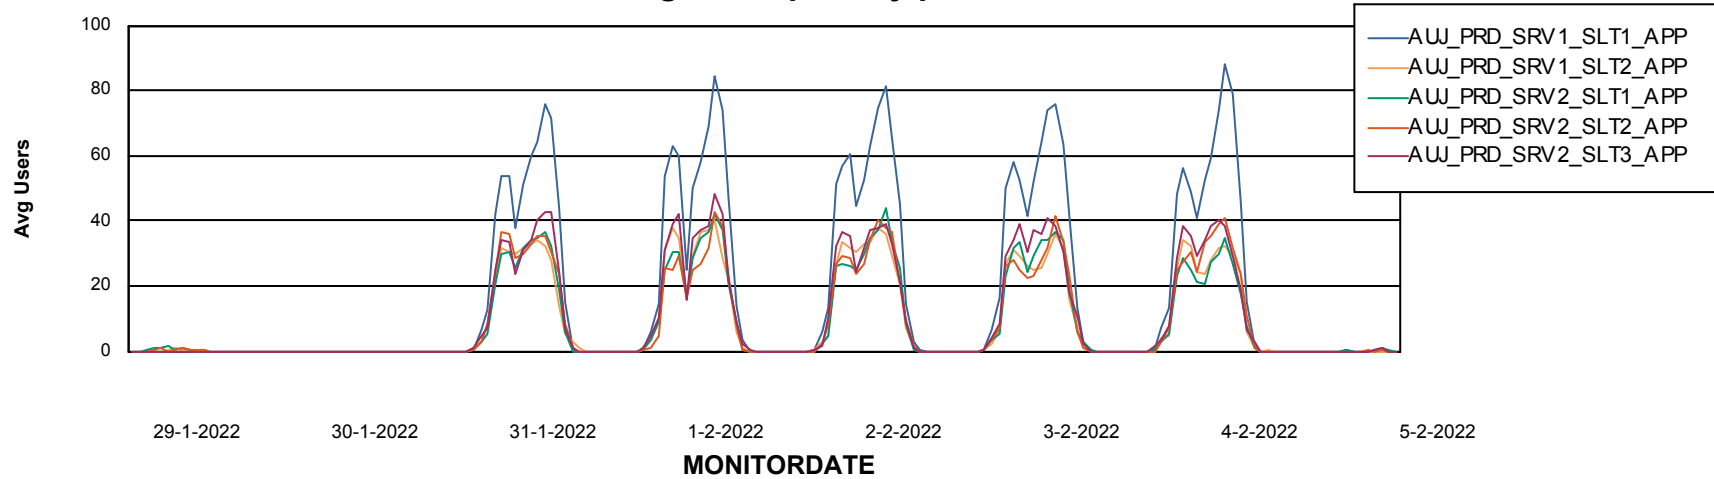

Weekly SLA Customer Report

Customer AUJ Production
Database ID 41

ABSSolute Application Server Services

Avg memory used per ABS Server Service

Avg users per day per ABS server

Weekly SLA Customer Report

Customer AUJ Production
Database ID 41