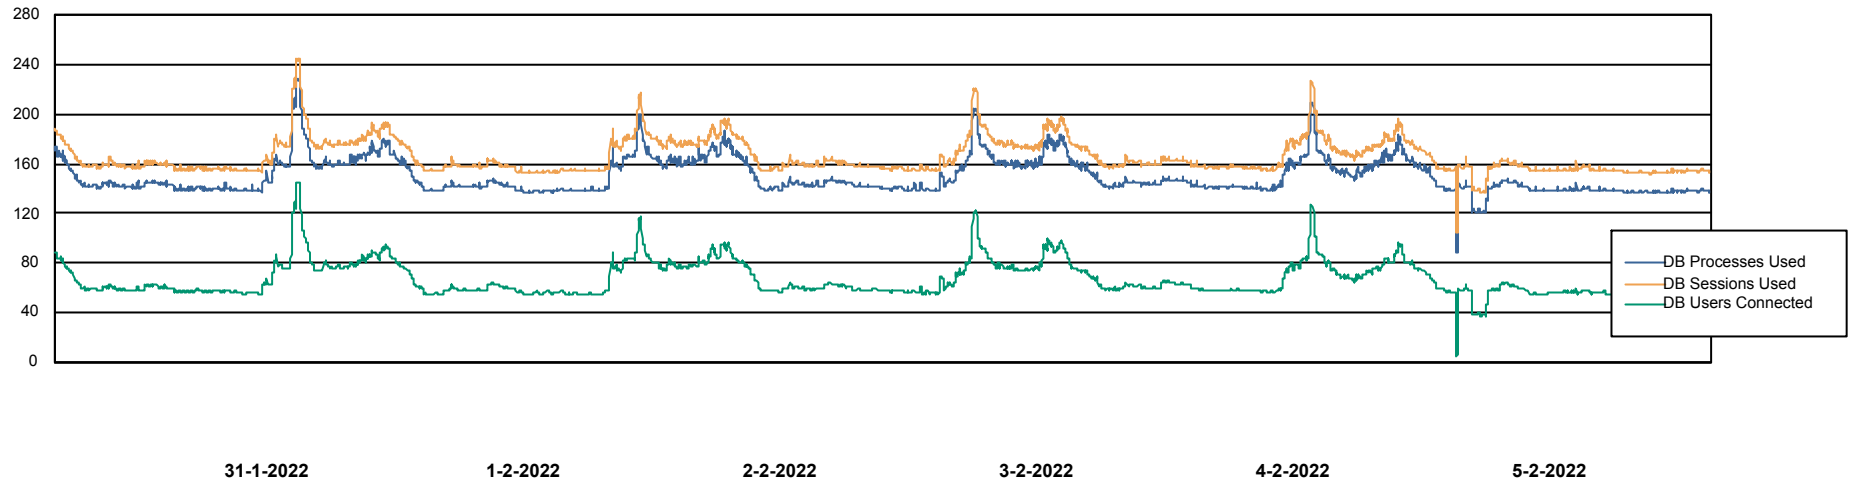

Weekly SLA Customer Report

Customer AUJ Production
Database ID 41

Database Performance AUJ Prod. BI DB (PABSBI1 server)

Weekly SLA Customer Report

Customer AUJ Production
Database ID 41

Database Performance AUJ_DB1_Primary