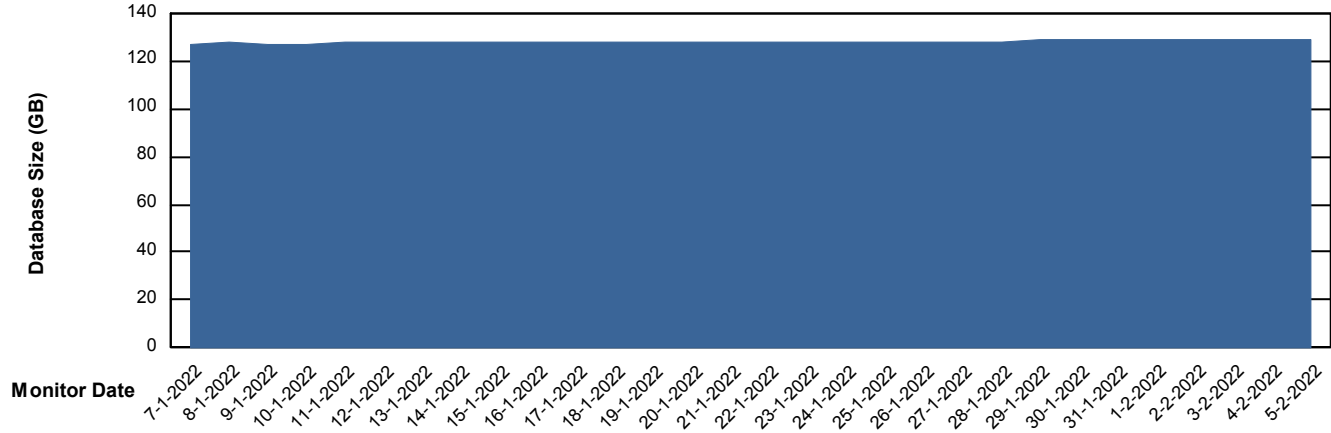

DATABASE SIZE AUJ Prod. BI DB (PABSBI1 server)

Database growth over last month