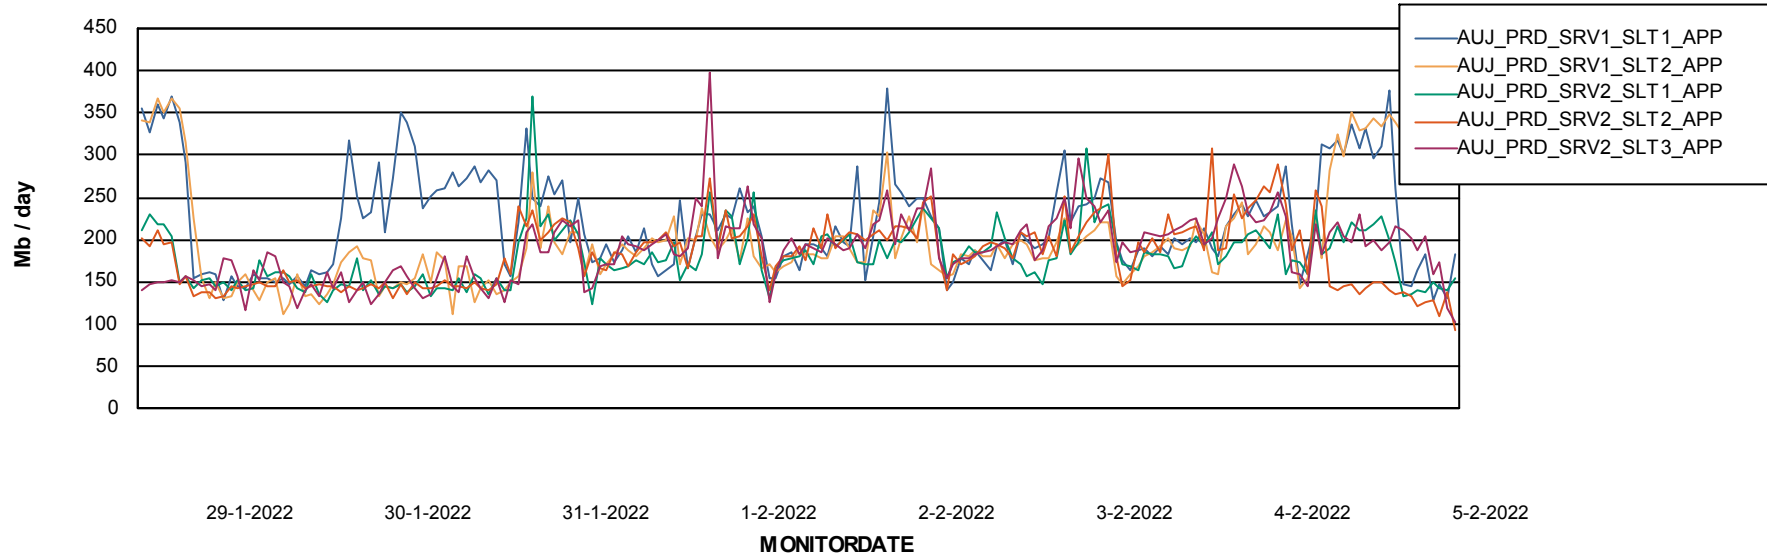

ABSSolute Application Server Services

Avg memory used per ABS Server Service