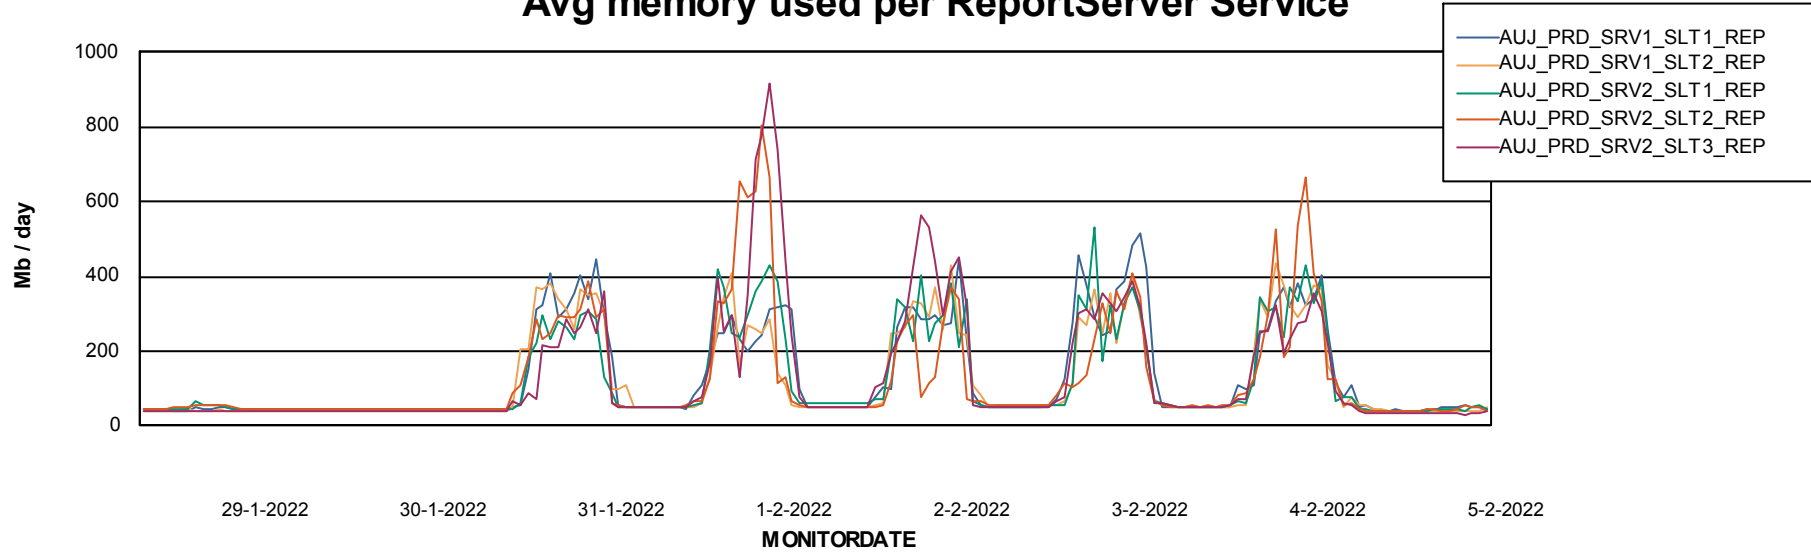

ABSSolute Application ReportServer Services

Avg memory used per ReportServer Service