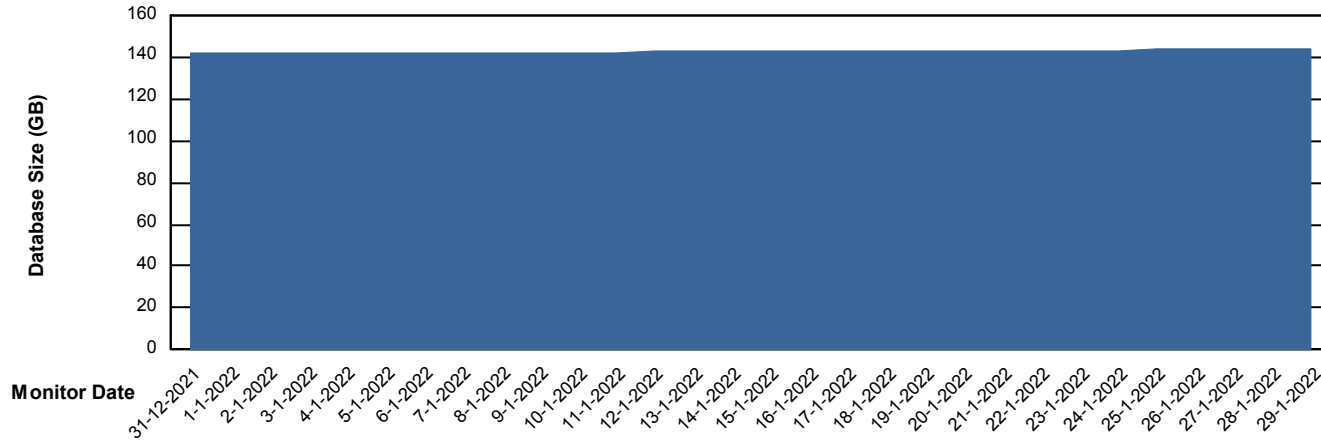

Customer VOS_Production
Database ID 68

Database Performance VOSDB_Standby

DB Processes Max 500

Weekly SLA Customer Report

Customer VOS_Production
Database ID 68

DATABASE SIZE VOSDB_BI

Database growth over last month