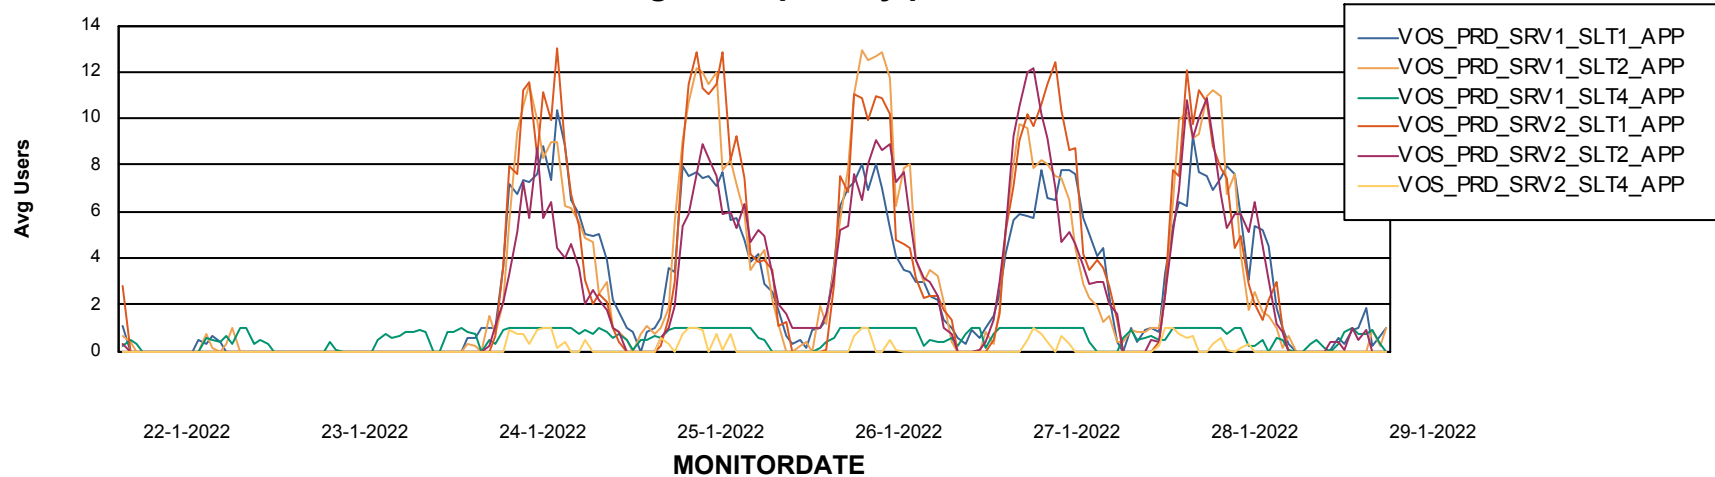

Weekly SLA Customer Report

Customer VOS_Production
Database ID 68

ABSSolute Application Server Services

Avg memory used per ABS Server Service

Avg users per day per ABS server

Weekly SLA Customer Report

Customer VOS_Production
Database ID 68