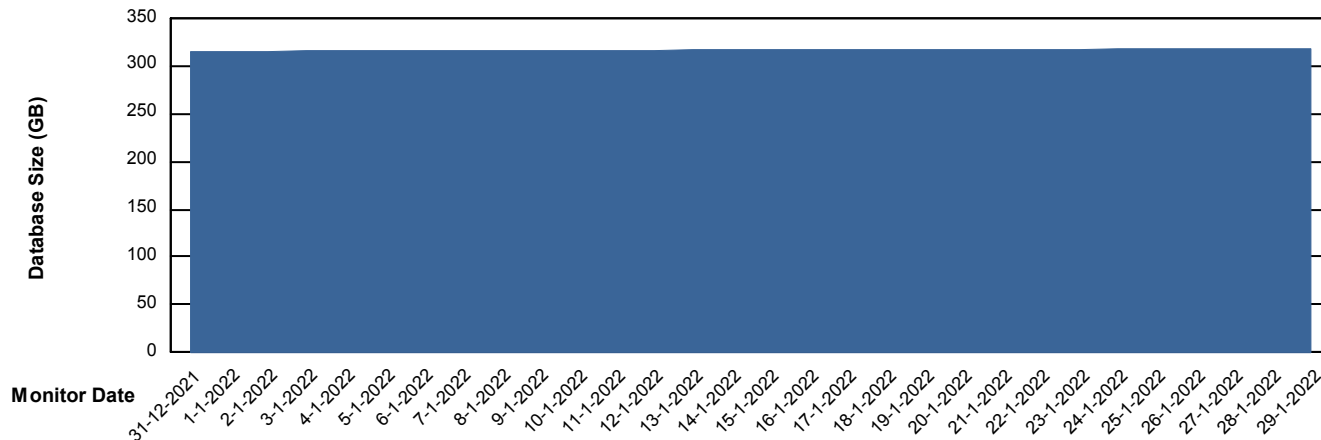

DATABASE SIZE VOSDB_Production

Database growth over last month