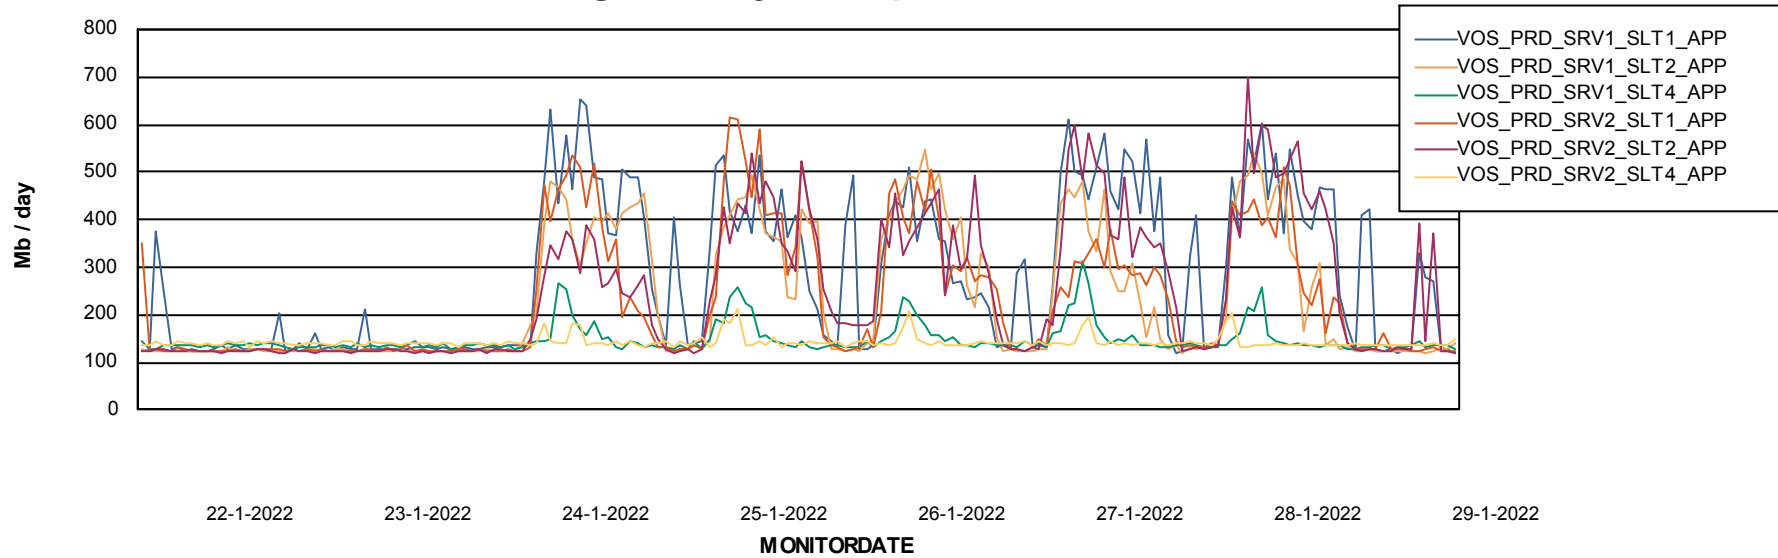

ABSSolute Application Server Services

Avg memory used per ABS Server Service