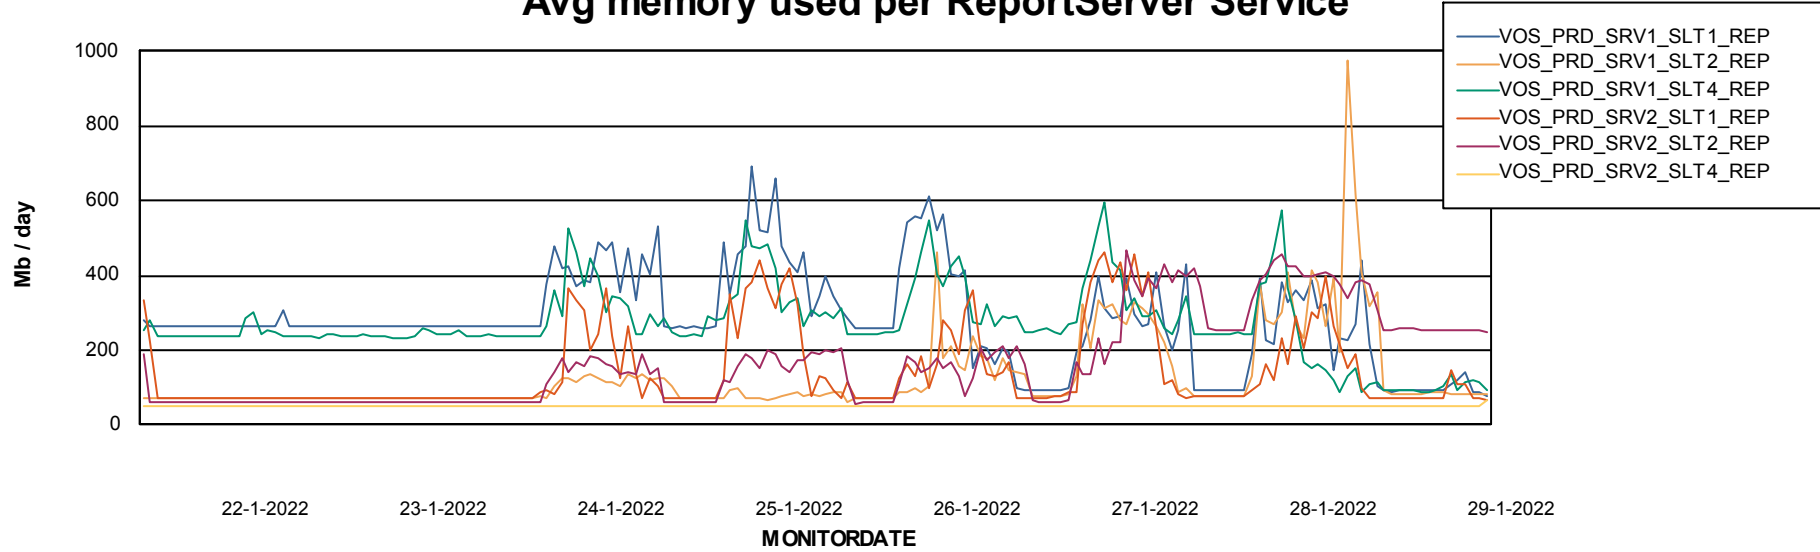

ABSSolute Application ReportServer Services

Avg memory used per ReportServer Service