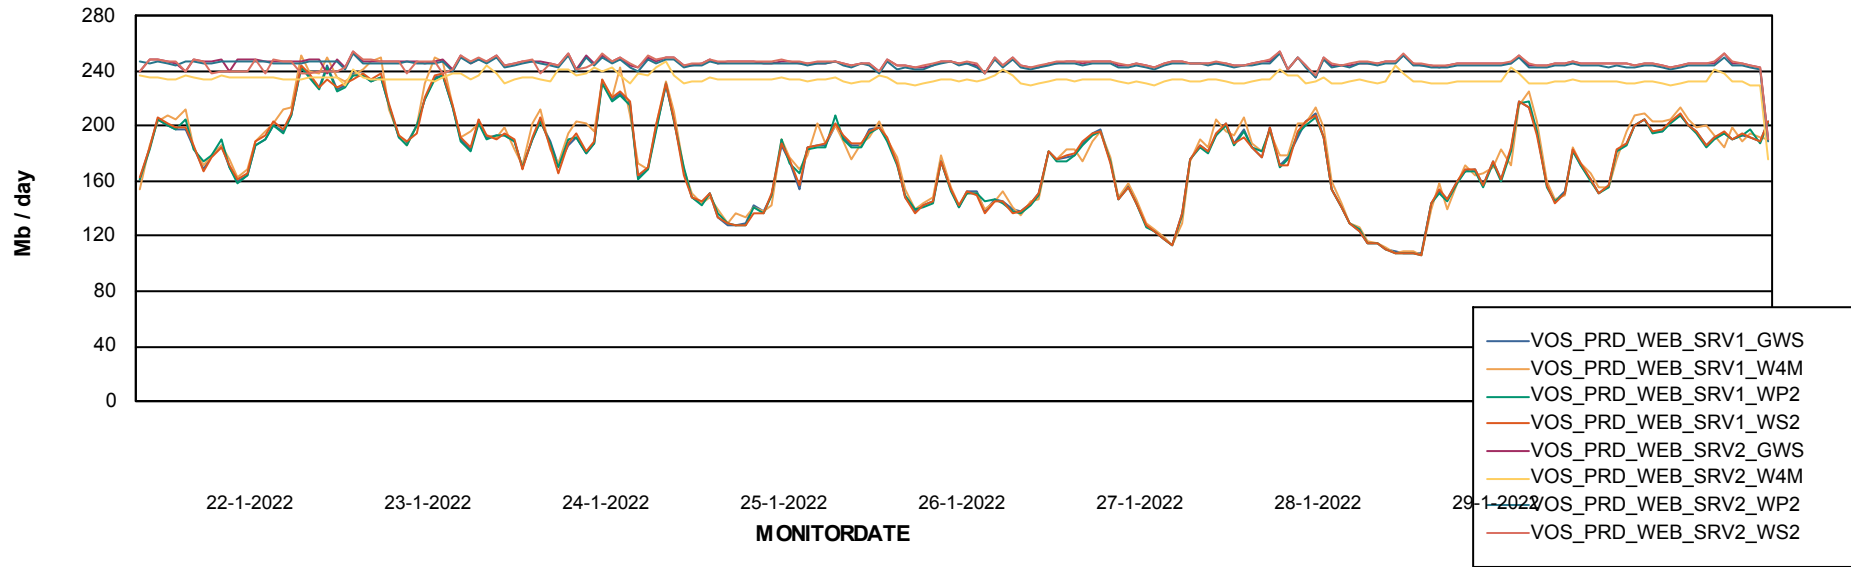

ABSSolute Application ReportServer Services

Avg memory used per ReportServer Service

Weekly SLA Customer Report

Customer VOS_Production
Database ID 68

ABSSolute Web Component Services

Avg memory used per ABS Web component