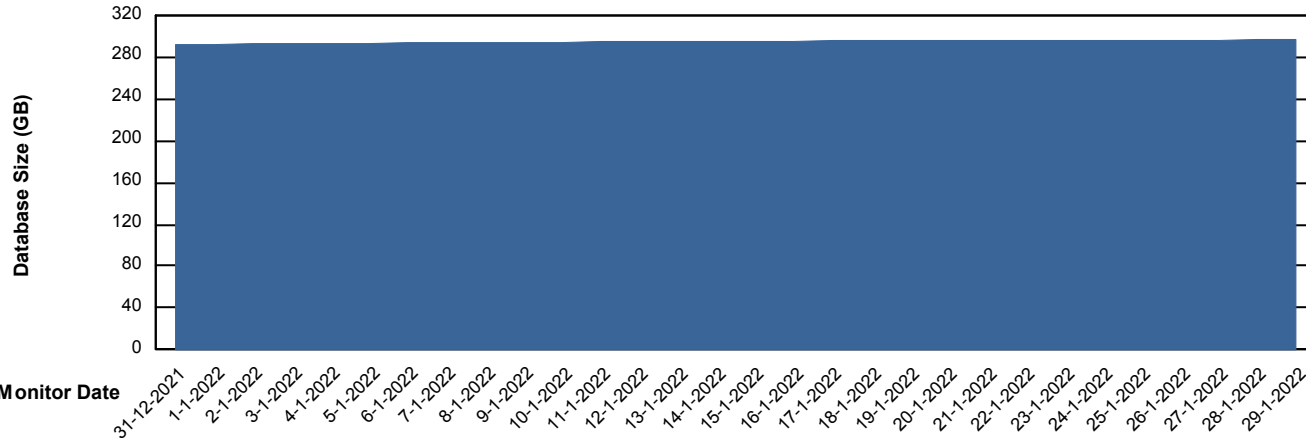

DATABASE SIZE VENDB_Production

Database growth over last month