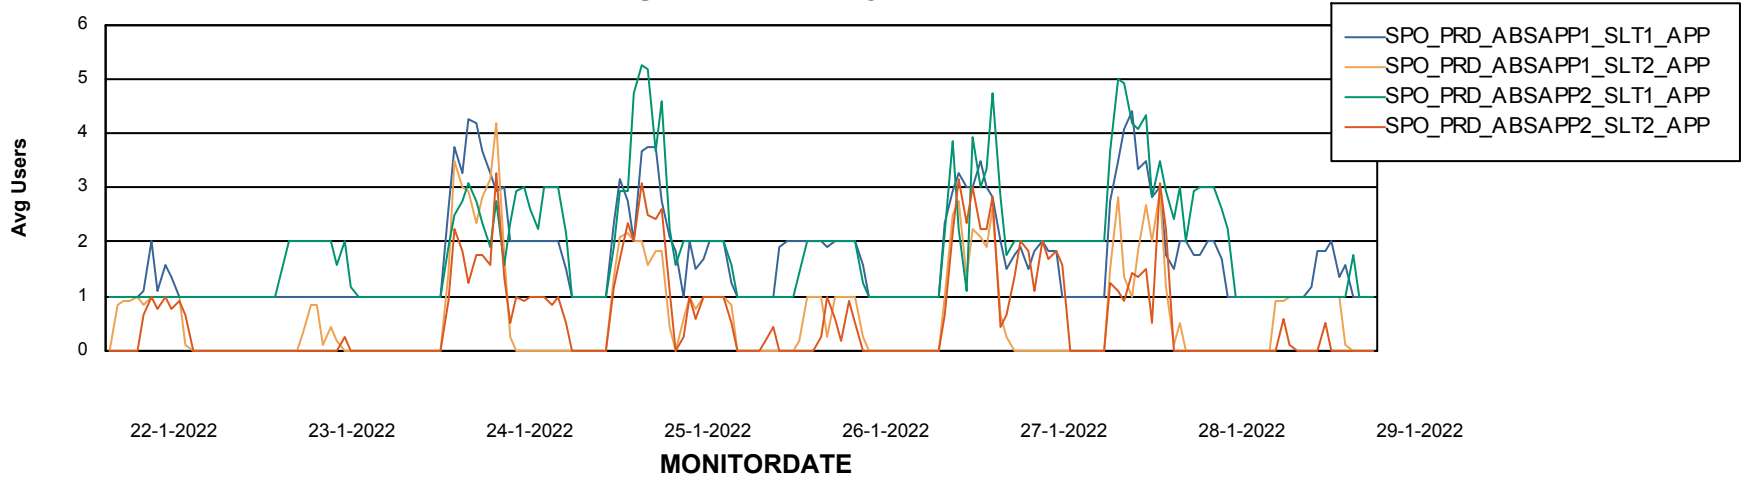

Avg users per day per ABS server