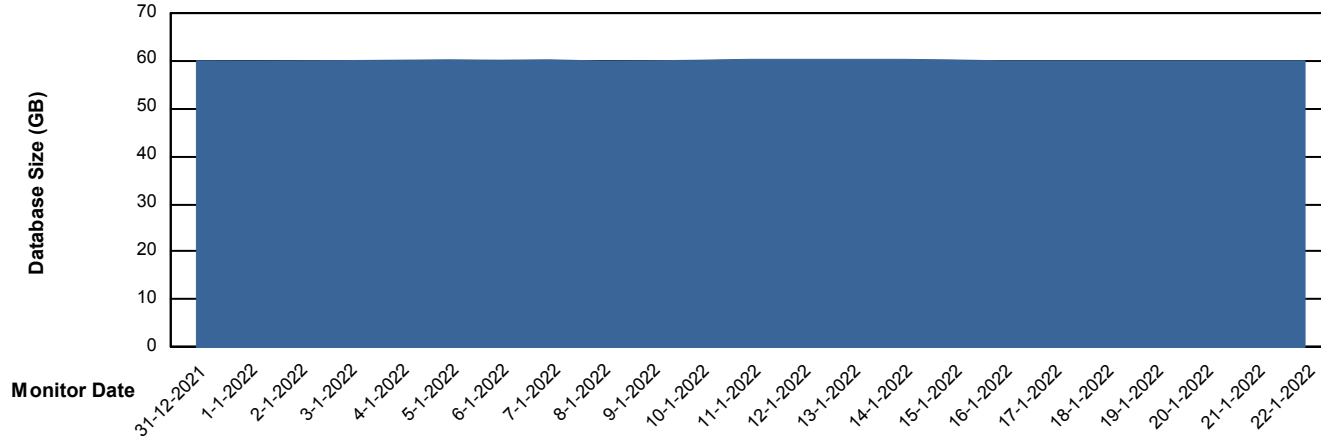

Database Performance SPODB_Standby

DB Processes Max 300
DB Sessions Max 472

Weekly SLA Customer Report

Customer SPO_Production Silver
Database ID 57

DATABASE SIZE SPODB_BI

Database growth over last month

DATABASE SIZE SPODB_Production

Database growth over last month

Weekly SLA Customer Report

Customer SPO_Production Silver
 Database ID 57

Database Tablespace SPODB_Production

Date	Tablespace Name	Filesize (Gb)	Usedsize (Gb)	Percentage free
29-1-2022	ABSDATA	51	42	18
	INDX	88	70	20
28-1-2022	ABSDATA	51	42	18
	INDX	88	70	20
27-1-2022	ABSDATA	51	42	18
	INDX	88	70	20
26-1-2022	ABSDATA	51	42	18
	INDX	88	70	20
25-1-2022	ABSDATA	51	42	18
	INDX	88	70	20
24-1-2022	ABSDATA	51	42	18
	INDX	88	70	20
23-1-2022	ABSDATA	51	42	18
	INDX	88	70	20