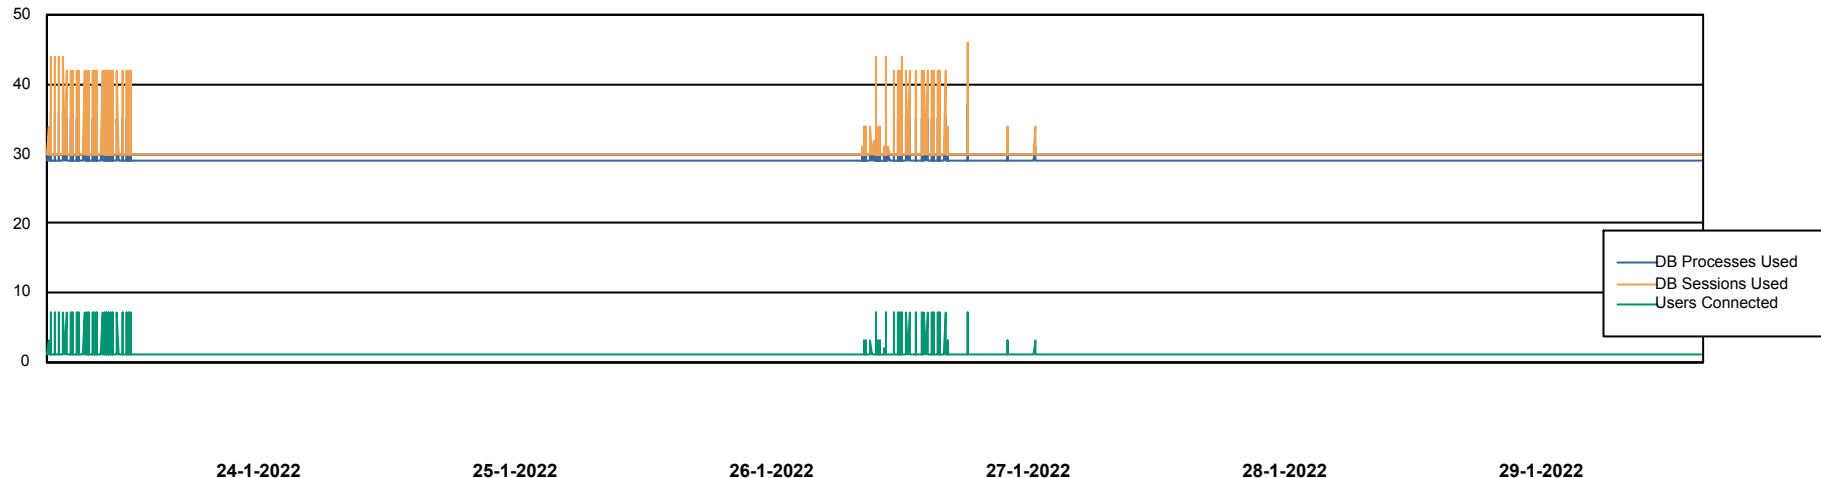

Weekly SLA Customer Report

Customer SPO_Production Silver
Database ID 57

Database Performance SPODB_Production

DB Processes Max 300
DB Sessions Max 472

Weekly SLA Customer Report

Customer SPO_Production Silver
Database ID 57

Database Performance SPODB_Standby

DB Processes Max 300
DB Sessions Max 472

Weekly SLA Customer Report

Customer SPO_Production Silver
Database ID 57

DATABASE SIZE SPODB_BI

Database growth over last month

DATABASE SIZE SPODB_Production