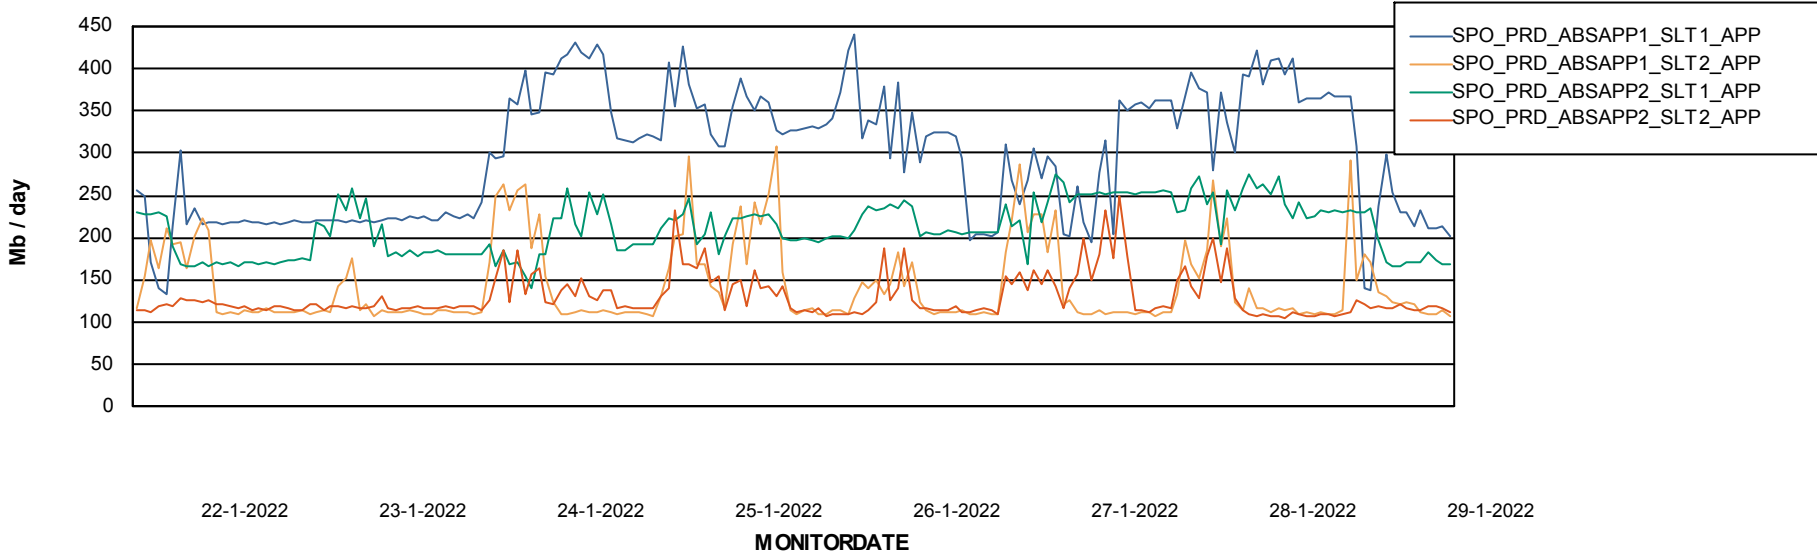

Standby Database Health SPO_Production Silver

Recovery lag for last 7 days

Weekly SLA Customer Report

Customer SPO_Production Silver
Database ID 57

ABSSolute Application Server Services

Avg memory used per ABS Server Service

Avg users per day per ABS server

Weekly SLA Customer Report

Customer SPO_Production Silver
Database ID 57

ABSSolute Application ReportServer Services

Avg memory used per ReportServer Service

Weekly SLA Customer Report