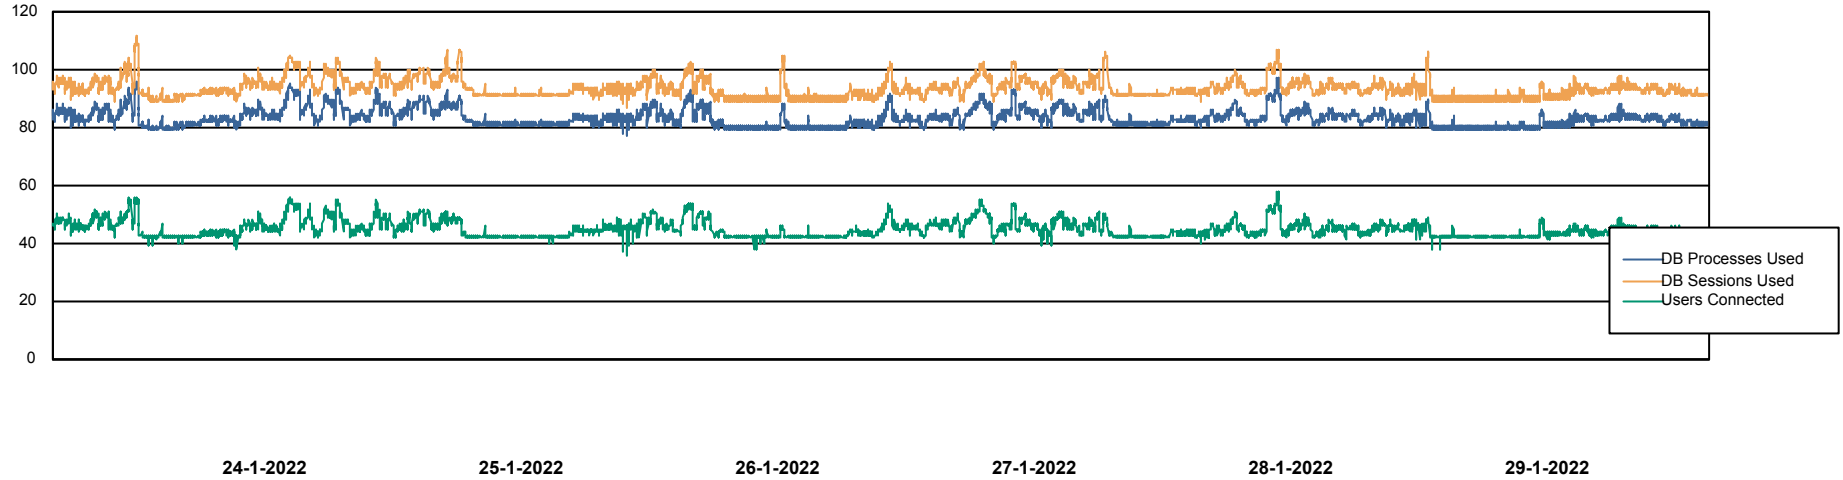

Weekly SLA Customer Report

Customer SPO_Production Silver
Database ID 57

Harddisk Usage SPO_PRD_ORACLE_BI1

	Free disk space on c: (%)	Total disk space on c: (Gb)	Free disk space on d: (%)	Total disk space on d: (Gb)	Free disk space on e: (%)	Total disk space on e: (Gb)	Free disk space on f: (%)	Total disk space on f: (Gb)
29-1-2022	20	80	45	200	100	100	100	50
28-1-2022	20	80	45	200	100	100	100	50
27-1-2022	21	80	45	200	100	100	100	50
26-1-2022	21	80	45	200	100	100	100	50
25-1-2022	22	80	45	200	100	100	100	50
24-1-2022	22	80	45	200	100	100	100	50
23-1-2022	22	80	45	200	100	100	100	50

Weekly SLA Customer Report

Customer SPO_Production Silver
Database ID 57

Database Performance SPODB_Production

DB Processes Max 300
DB Sessions Max 472

Weekly SLA Customer Report

Customer SPO_Production Silver
Database ID 57