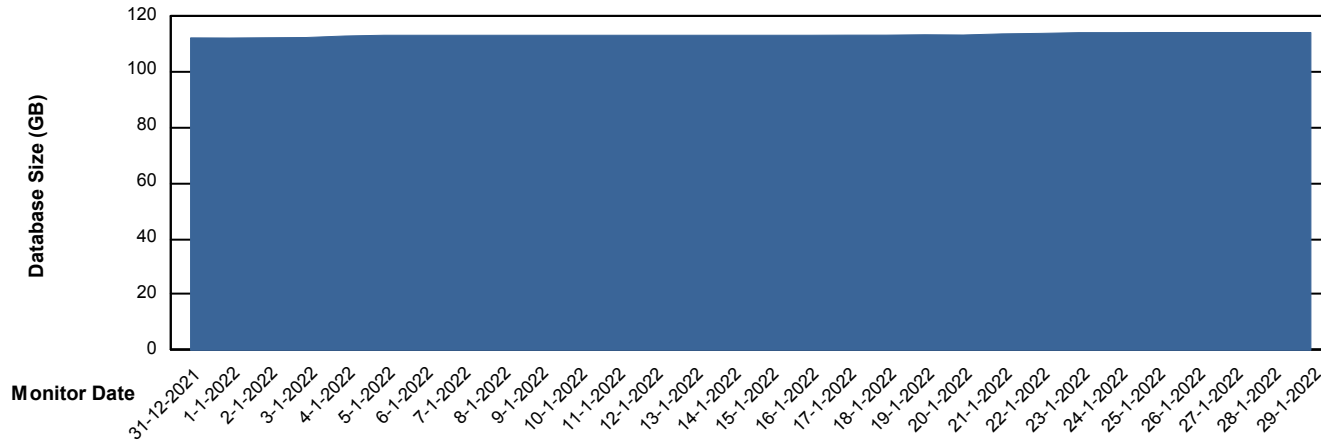

Database Performance SPODB_Standby

DB Processes Max 300
DB Sessions Max 472

Weekly SLA Customer Report

Customer SPO_Production Silver
Database ID 57

DATABASE SIZE SPODB_BI

Database growth over last month

DATABASE SIZE SPODB_Production

Database growth over last month

Weekly SLA Customer Report

Customer SPO_Production Silver
 Database ID 57

Database Tablespace SPODB_Production

Date	Tablespace Name	Filesize (Gb)	Usedsize (Gb)	Percentage free
29-1-2022	ABSDATA	51	42	18
	INDX	88	70	20
28-1-2022	ABSDATA	51	42	18
	INDX	88	70	20
27-1-2022	ABSDATA	51	42	18
	INDX	88	70	20
26-1-2022	ABSDATA	51	42	18
	INDX	88	70	20
25-1-2022	ABSDATA	51	42	18
	INDX	88	70	20
24-1-2022	ABSDATA	51	42	18
	INDX	88	70	20
23-1-2022	ABSDATA	51	42	18
	INDX	88	70	20