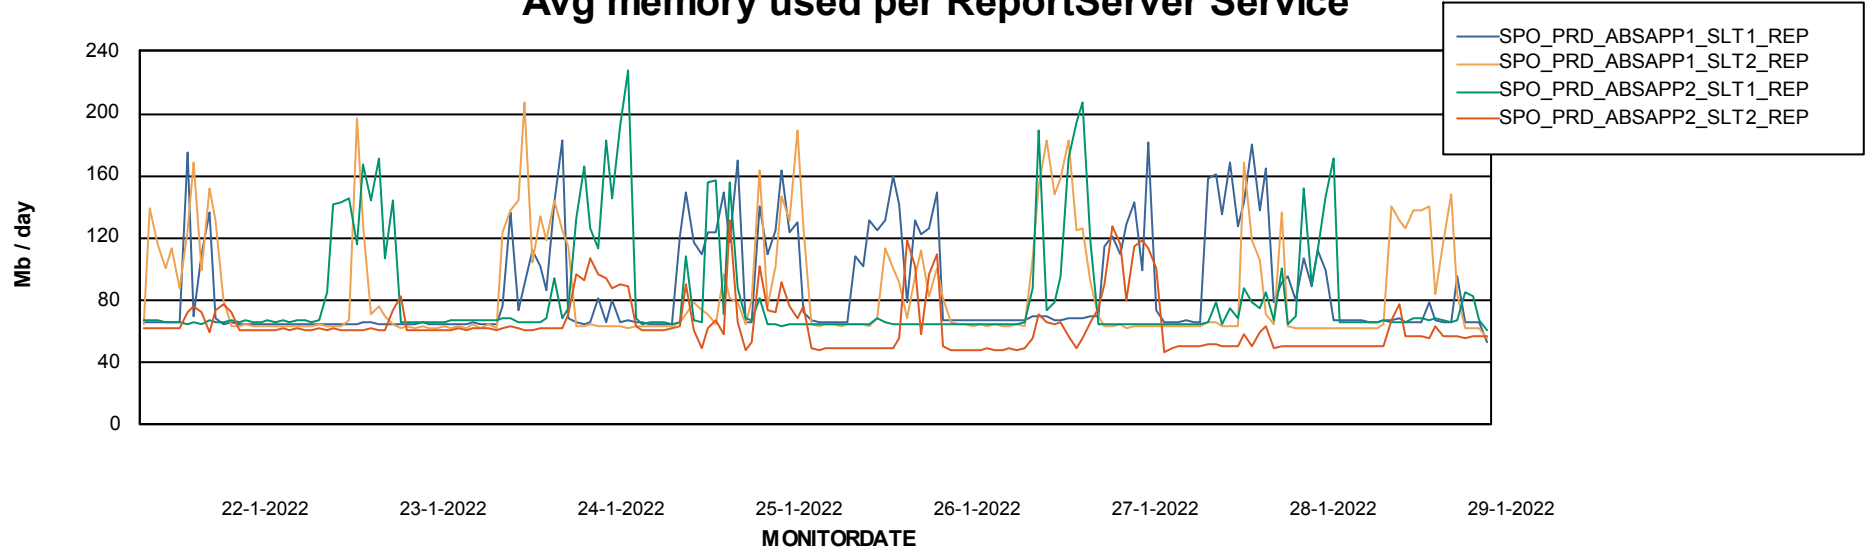

Avg users per day per ABS server

Weekly SLA Customer Report

Customer SPO_Production Silver
Database ID 57

ABSSolute Application ReportServer Services

Avg memory used per ReportServer Service

Weekly SLA Customer Report