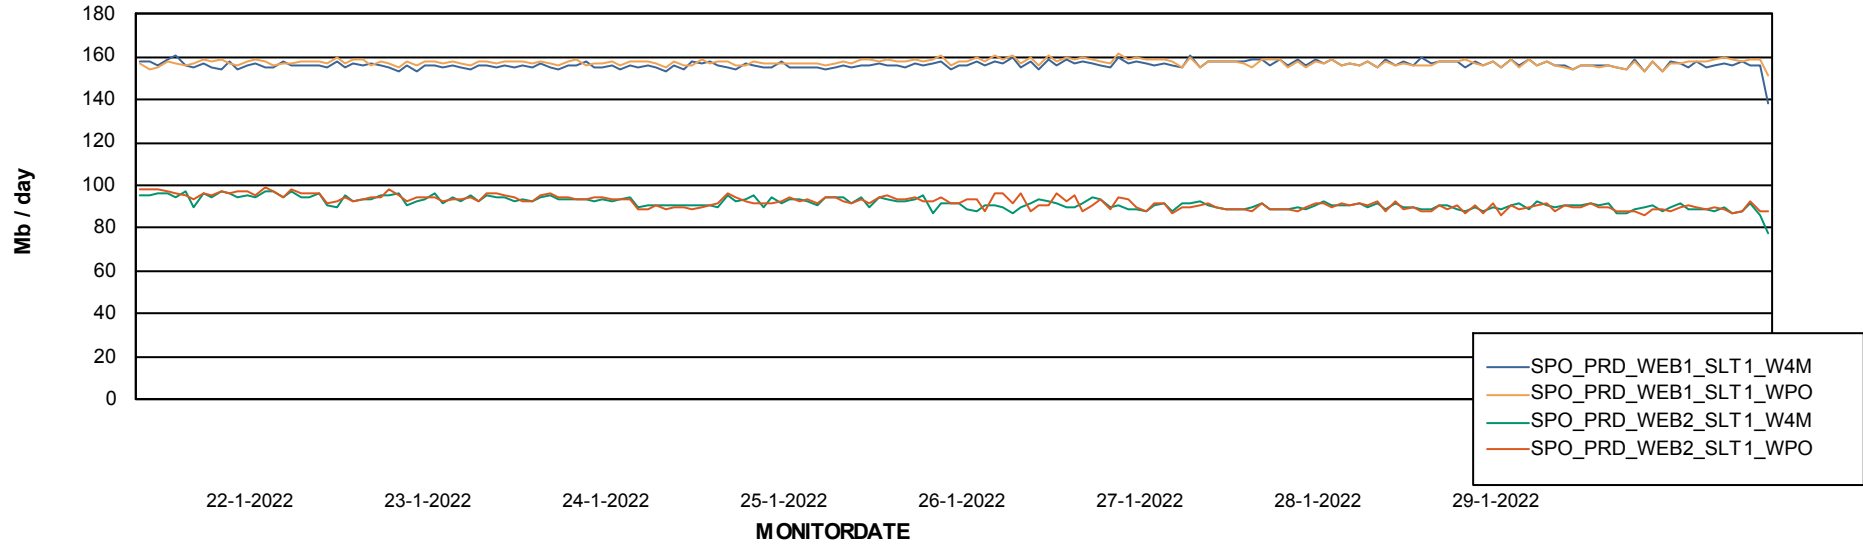

ABSSolute Web Component Services

Avg memory used per ABS Web component