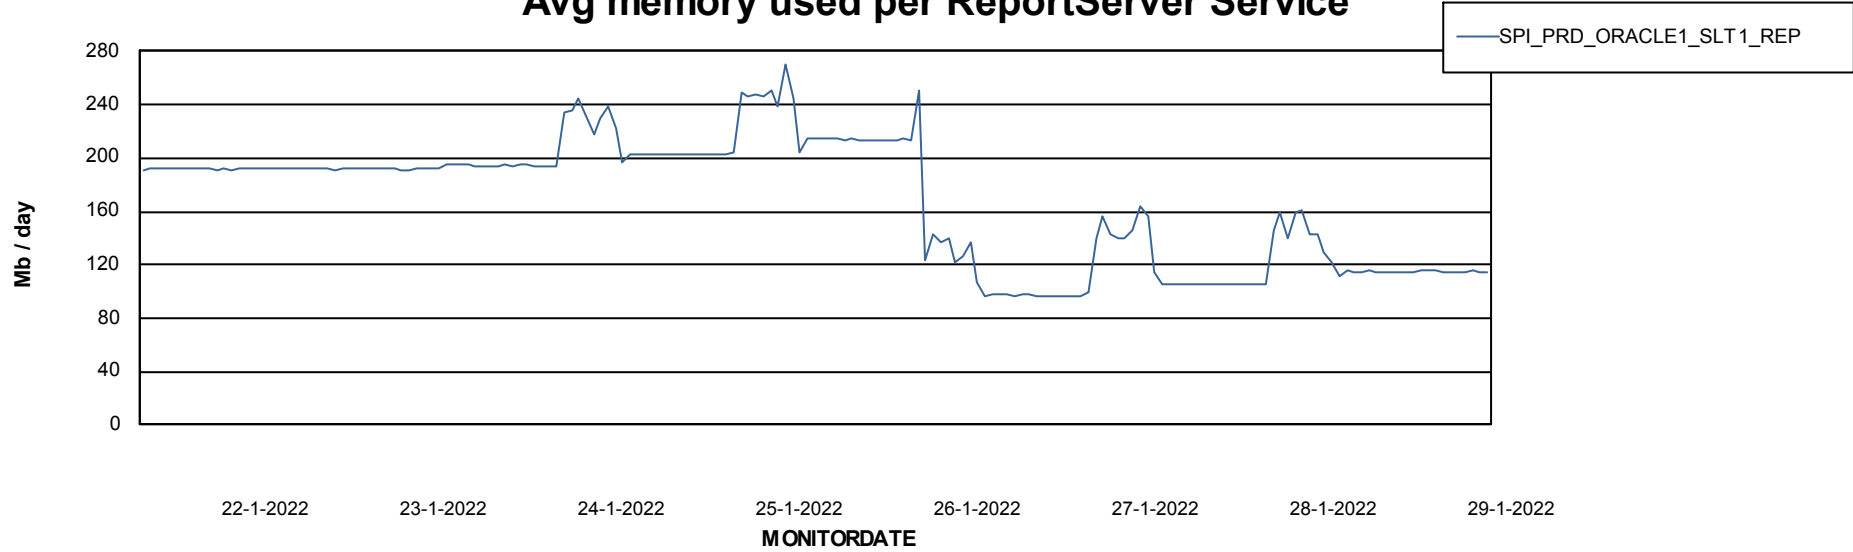

ABSSolute Application ReportServer Services

Avg memory used per ReportServer Service