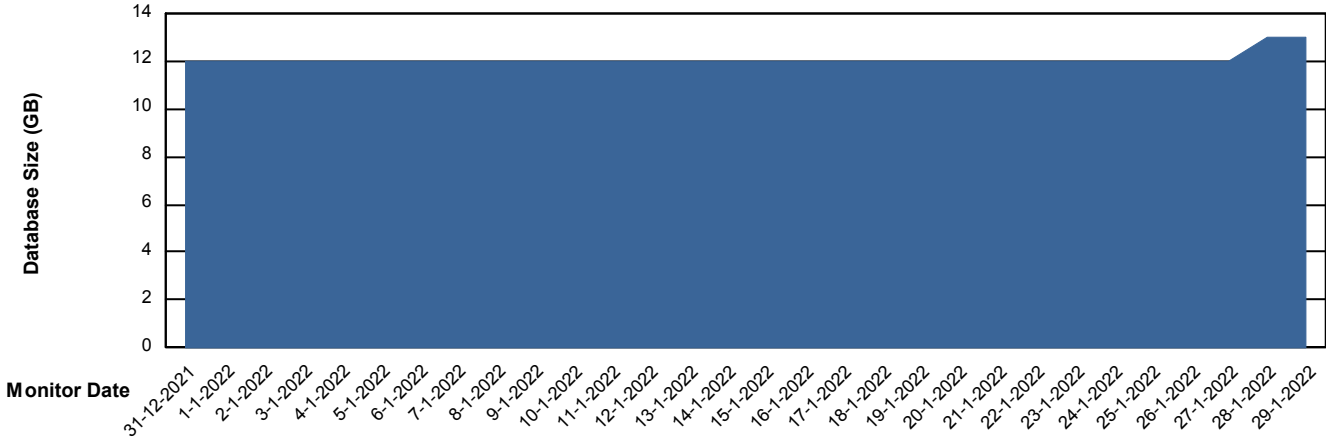

Weekly SLA Customer Report

Customer SPI_Production
Database ID 49

Database Performance SPIDB_Production

DB Processes Max 500

Weekly SLA Customer Report

Customer SPI_Production
Database ID 49

Database Performance SPIDB_Standby

DB Processes Max 500

Weekly SLA Customer Report

Customer SPI_Production
 Database ID 49

DATABASE SIZE SPIDB_Production

Database growth over last month

Database Tablespace SPIDB_Production

Date	Tablespace Name	Filesize (Gb)	Usedsize (Gb)	Percentage free
29-1-2022	ABSDATA	5	2	53
	INDX	8	4	52
28-1-2022	ABSDATA	5	2	53
	INDX	8	4	52
27-1-2022	ABSDATA	5	2	53
	INDX	8	4	52
26-1-2022	ABSDATA	5	2	53
	INDX	8	4	52
25-1-2022	ABSDATA	5	2	53
	INDX	8	4	52
24-1-2022	ABSDATA	5	2	53
	INDX	8	4	52
23-1-2022	ABSDATA	5	2	53
	INDX	8	4	52