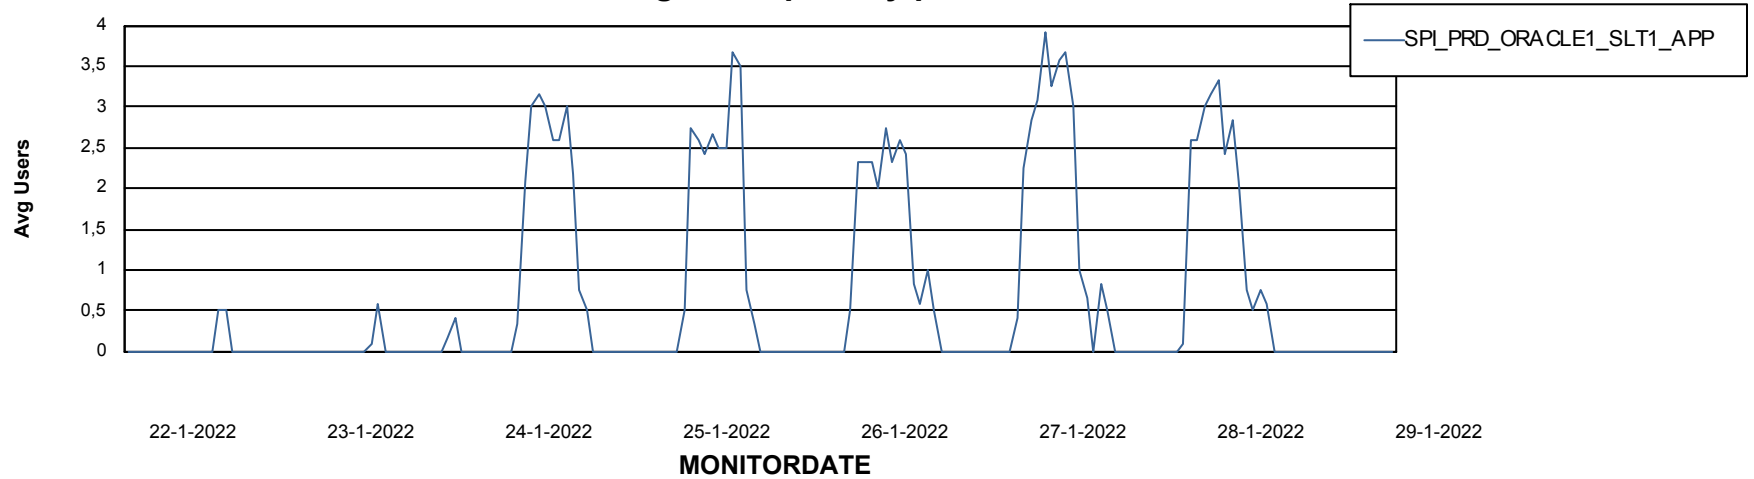

Weekly SLA Customer Report

Customer SPI_Production
Database ID 49

ABSSolute Application Server Services

Avg memory used per ABS Server Service

Avg users per day per ABS server

Weekly SLA Customer Report

Customer SPI_Production
Database ID 49