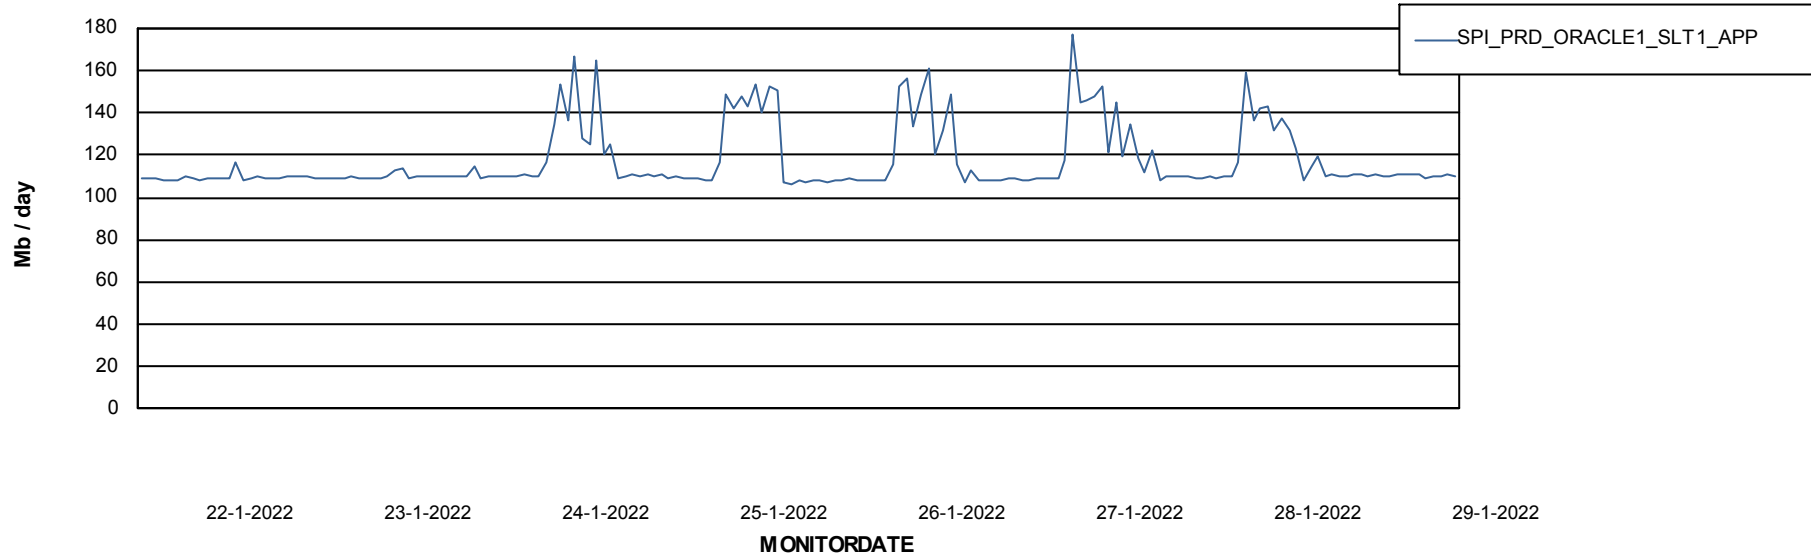

Weekly SLA Customer Report

Customer SPI_Production
Database ID 49

Database Performance SPIDB_Production

DB Processes Max 500

Weekly SLA Customer Report

Customer SPI_Production
Database ID 49

Database Performance SPIDB_Standby

DB Processes Max 500

Weekly SLA Customer Report

Customer SPI_Production
 Database ID 49

DATABASE SIZE SPIDB_Production

Database growth over last month

Database Tablespace SPIDB_Production

Date	Tablespace Name	Filesize (Gb)	Usedsize (Gb)	Percentage free
29-1-2022	ABSDATA	5	2	53
	INDX	8	4	52
28-1-2022	ABSDATA	5	2	53
	INDX	8	4	52
27-1-2022	ABSDATA	5	2	53
	INDX	8	4	52
26-1-2022	ABSDATA	5	2	53
	INDX	8	4	52
25-1-2022	ABSDATA	5	2	53
	INDX	8	4	52
24-1-2022	ABSDATA	5	2	53
	INDX	8	4	52
23-1-2022	ABSDATA	5	2	53
	INDX	8	4	52

Weekly SLA Customer Report

Customer SPI_Production
Database ID 49

ABSSolute Application Server Services

Avg memory used per ABS Server Service

Avg users per day per ABS server

Weekly SLA Customer Report

Customer SPI_Production
Database ID 49