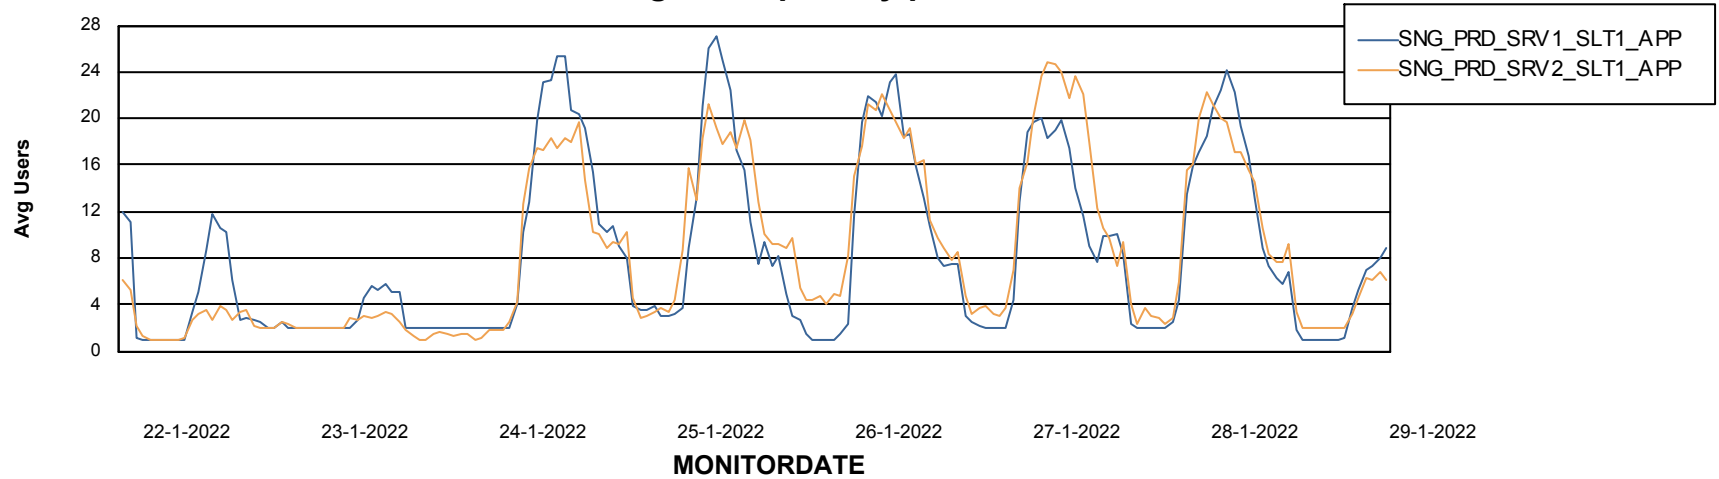

Database Performance SNG_PRD_ORACLE1

Weekly SLA Customer Report

Customer SNG_Production
 Database ID 70

DATABASE SIZE SNG_PRD_ORACLE1

Database growth over last month

Database Tablespace SNG_PRD_ORACLE1

Date	Tablespace Name	Filesize (Gb)	Usedsize (Gb)	Percentage free
29-1-2022	ABSDATA	48	32	33
	INDX	110	84	24
28-1-2022	ABSDATA	48	32	33
	INDX	110	84	24
27-1-2022	ABSDATA	48	32	33
	INDX	110	84	24
26-1-2022	ABSDATA	48	32	33
	INDX	110	84	24
25-1-2022	ABSDATA	48	32	33
	INDX	110	84	24
24-1-2022	ABSDATA	48	32	33
	INDX	110	83	24
23-1-2022	ABSDATA	48	32	33
	INDX	110	83	24

Weekly SLA Customer Report

Customer SNG_Production
Database ID 70

ABSSolute Application Server Services

Avg memory used per ABS Server Service

Avg users per day per ABS server

Weekly SLA Customer Report

Customer SNG_Production
Database ID 70