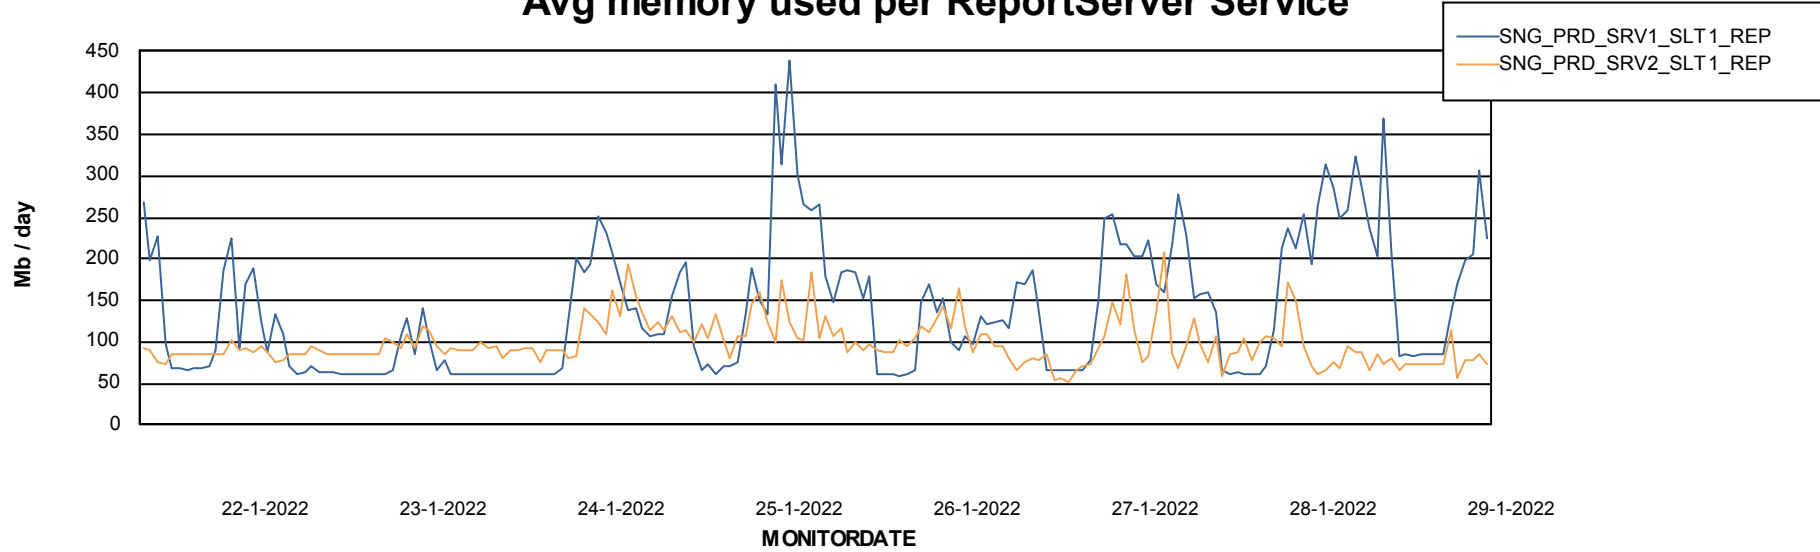

ABSSolute Application ReportServer Services

Avg memory used per ReportServer Service