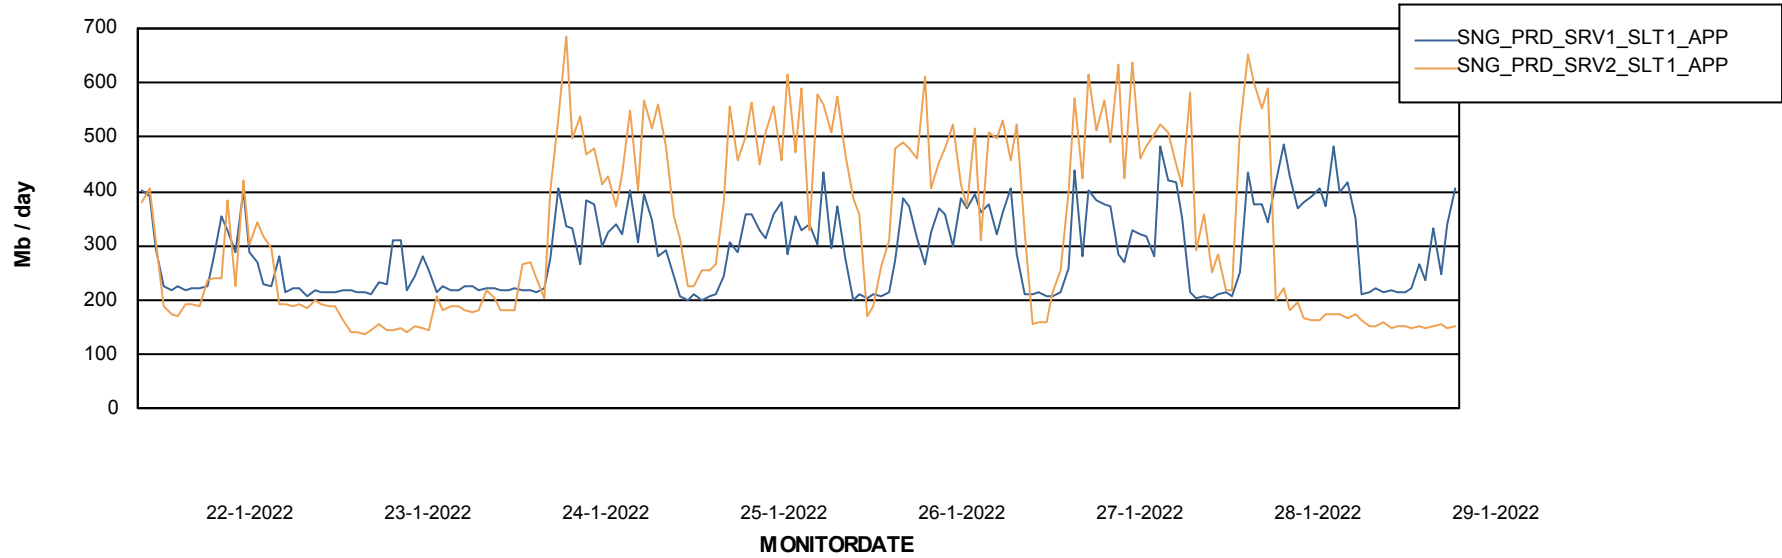

Database Performance SNG_PRD_ORACLE1

Weekly SLA Customer Report

Customer SNG_Production
 Database ID 70

DATABASE SIZE SNG_PRD_ORACLE1

Database growth over last month

Database Tablespace SNG_PRD_ORACLE1

Date	Tablespace Name	Filesize (Gb)	Usedsize (Gb)	Percentage free
29-1-2022	ABSDATA	48	32	33
	INDX	110	84	24
28-1-2022	ABSDATA	48	32	33
	INDX	110	84	24
27-1-2022	ABSDATA	48	32	33
	INDX	110	84	24
26-1-2022	ABSDATA	48	32	33
	INDX	110	84	24
25-1-2022	ABSDATA	48	32	33
	INDX	110	84	24
24-1-2022	ABSDATA	48	32	33
	INDX	110	83	24
23-1-2022	ABSDATA	48	32	33
	INDX	110	83	24

Weekly SLA Customer Report

Customer SNG_Production
Database ID 70

ABSSolute Application Server Services

Avg memory used per ABS Server Service

Avg users per day per ABS server

Weekly SLA Customer Report

Customer SNG_Production
Database ID 70