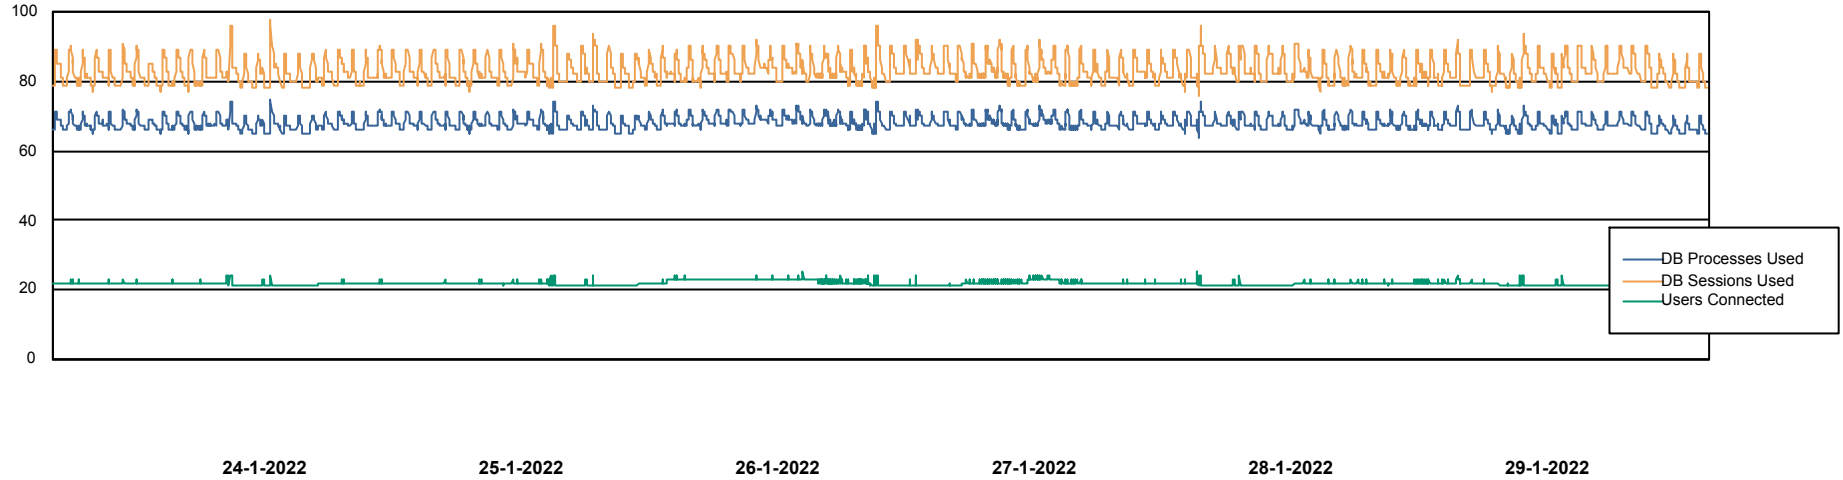

Database Performance RSS_DB_Primary (2020)

DB Processes Max 300
DB Sessions Max 472