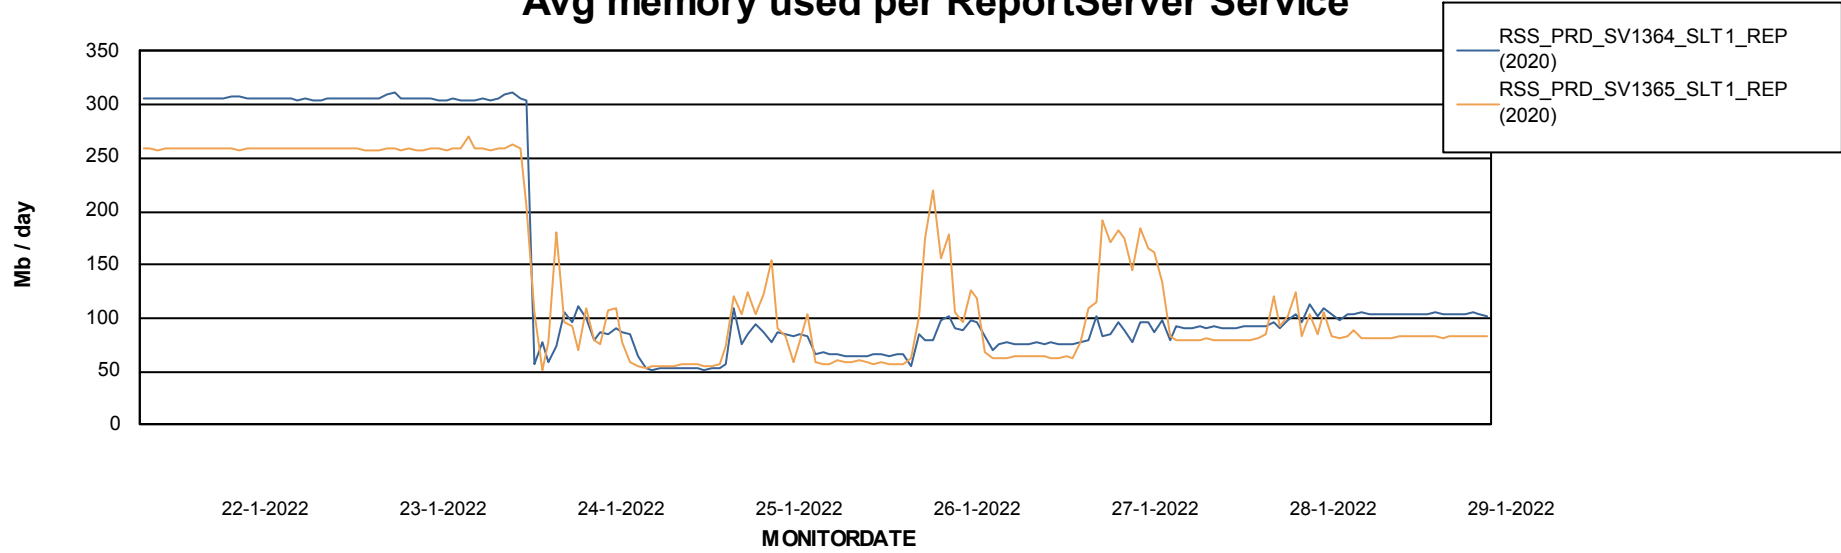

Avg memory used per ABS Server Service

Avg users per day per ABS server

Weekly SLA Customer Report

Customer RSS Production
Database ID 52

ABSSolute Application ReportServer Services

Avg memory used per ReportServer Service

Weekly SLA Customer Report

Customer RSS Production
Database ID 52

ABSolute Web Component Services

Avg memory used per ABS Web component

Weekly SLA Customer Report

Customer RSS Production
Database ID 52

Disaster per ABS component