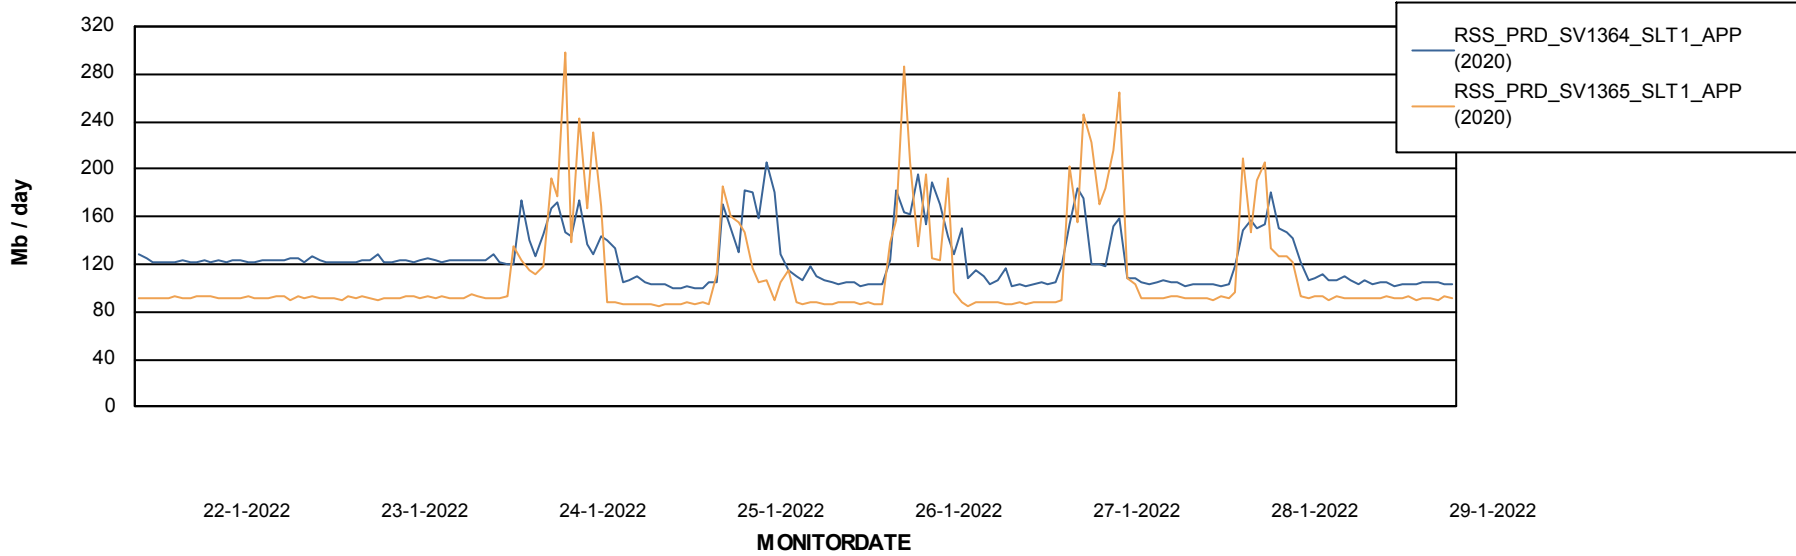

ABSSolute Application Server Services

Avg memory used per ABS Server Service