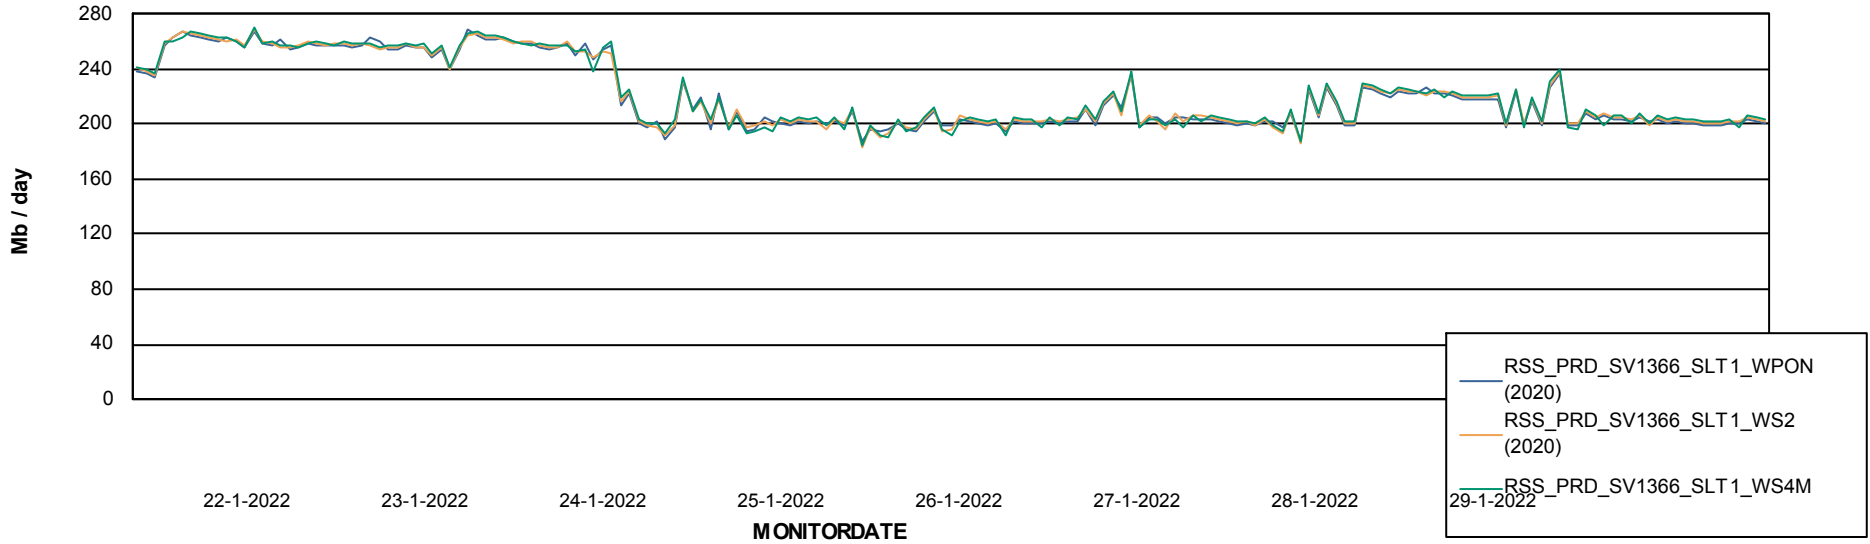

ABSolute Web Component Services

Avg memory used per ABS Web component