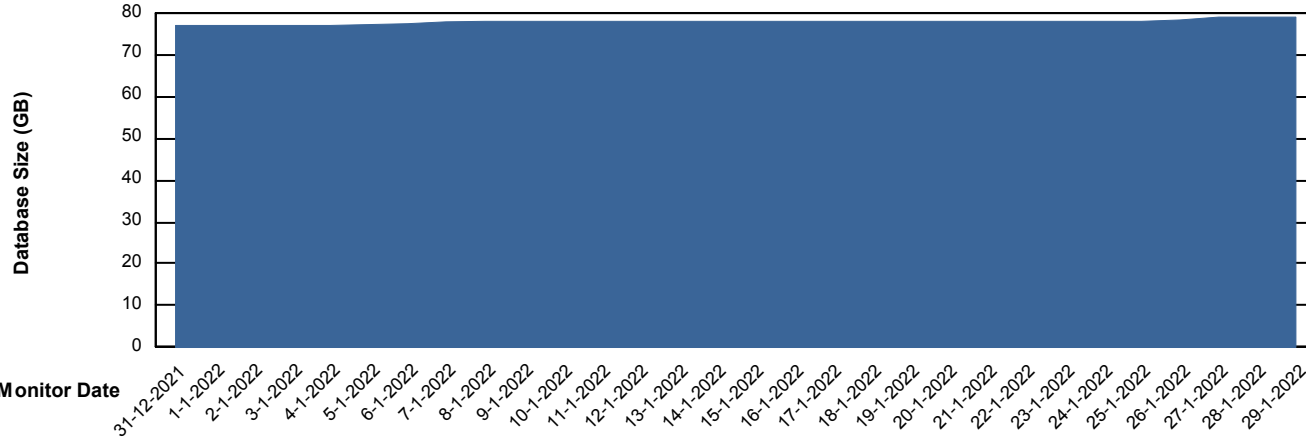

Database Performance RSS_DB_Standby (2020)

DB Processes Max 300
DB Sessions Max 472

Weekly SLA Customer Report

Customer RSS Production
 Database ID 52

DATABASE SIZE RSS_DB_Primary (2020)

Database growth over last month