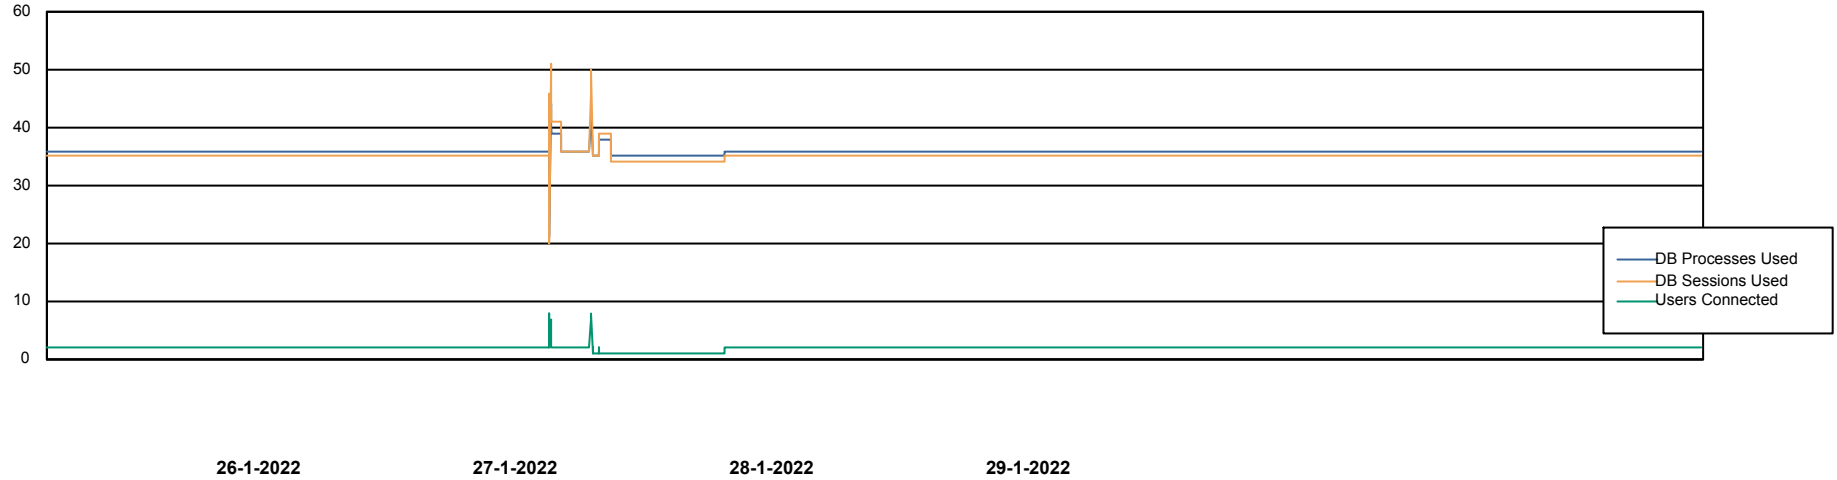

Database Performance RSS_DB_Standby (2020)

DB Processes Max 300
DB Sessions Max 472