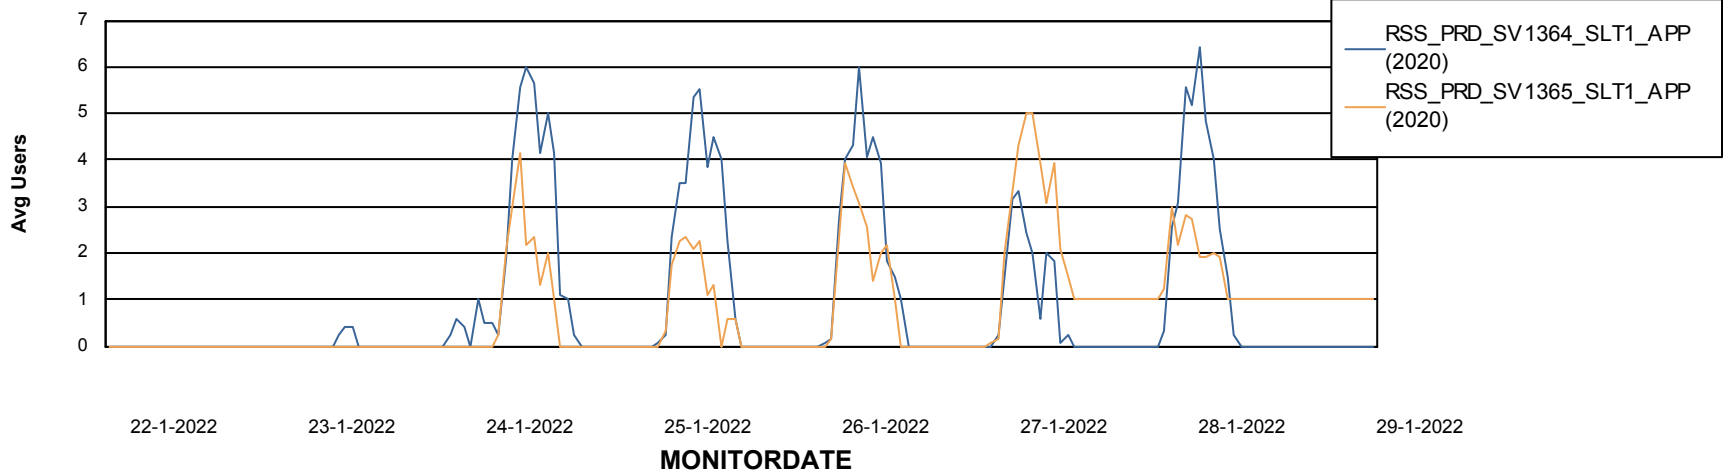

Avg users per day per ABS server