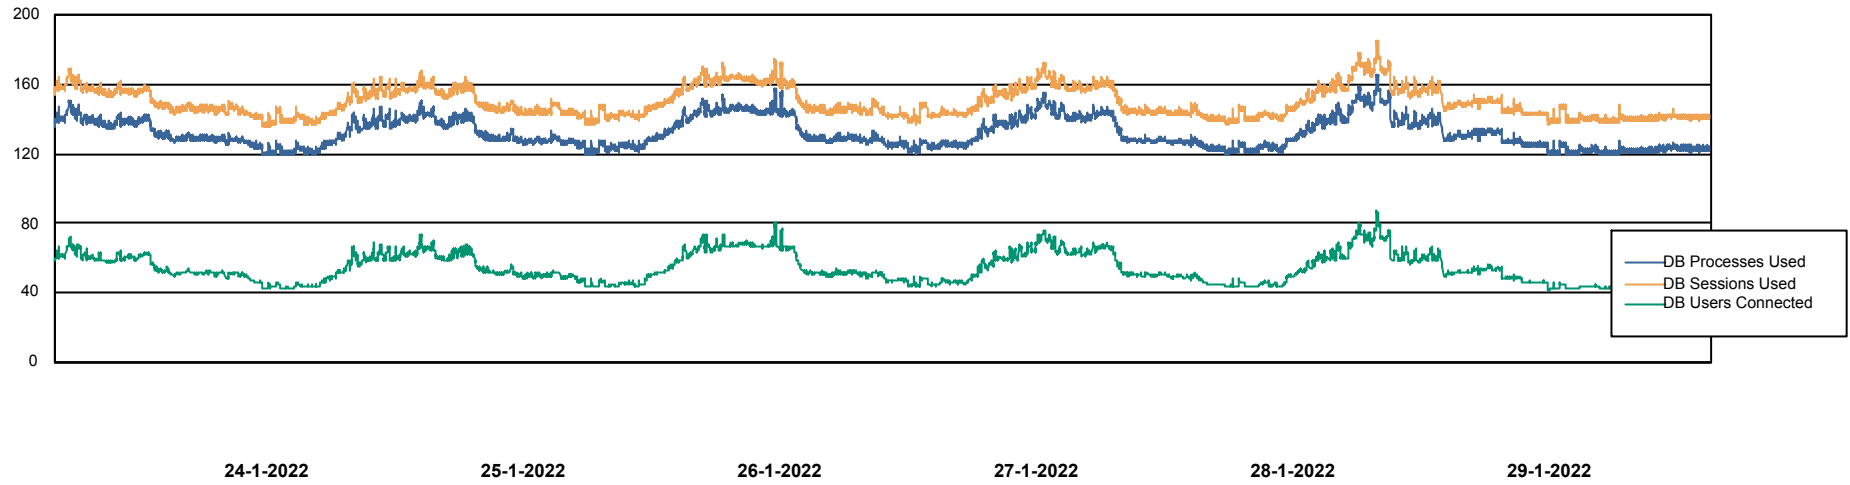

Weekly SLA Customer Report

Customer RFL_Production
Database ID 36

Harddisk Usage RFL_WEB

	Free disk space on C: (%)	Total disk space on C: (Gb)	Used disk space on C: (Gb)
29-1-2022	54	40	18
28-1-2022	54	40	18
27-1-2022	54	40	18
26-1-2022	54	40	18
25-1-2022	54	40	18
24-1-2022	54	40	18
23-1-2022	54	40	18

Weekly SLA Customer Report

Customer RFL_Production
Database ID 36

Database Performance RFLDB_Production

Weekly SLA Customer Report

Customer RFL_Production
Database ID 36

Database Performance RFLDB_Standby

DB Processes Max 1,000