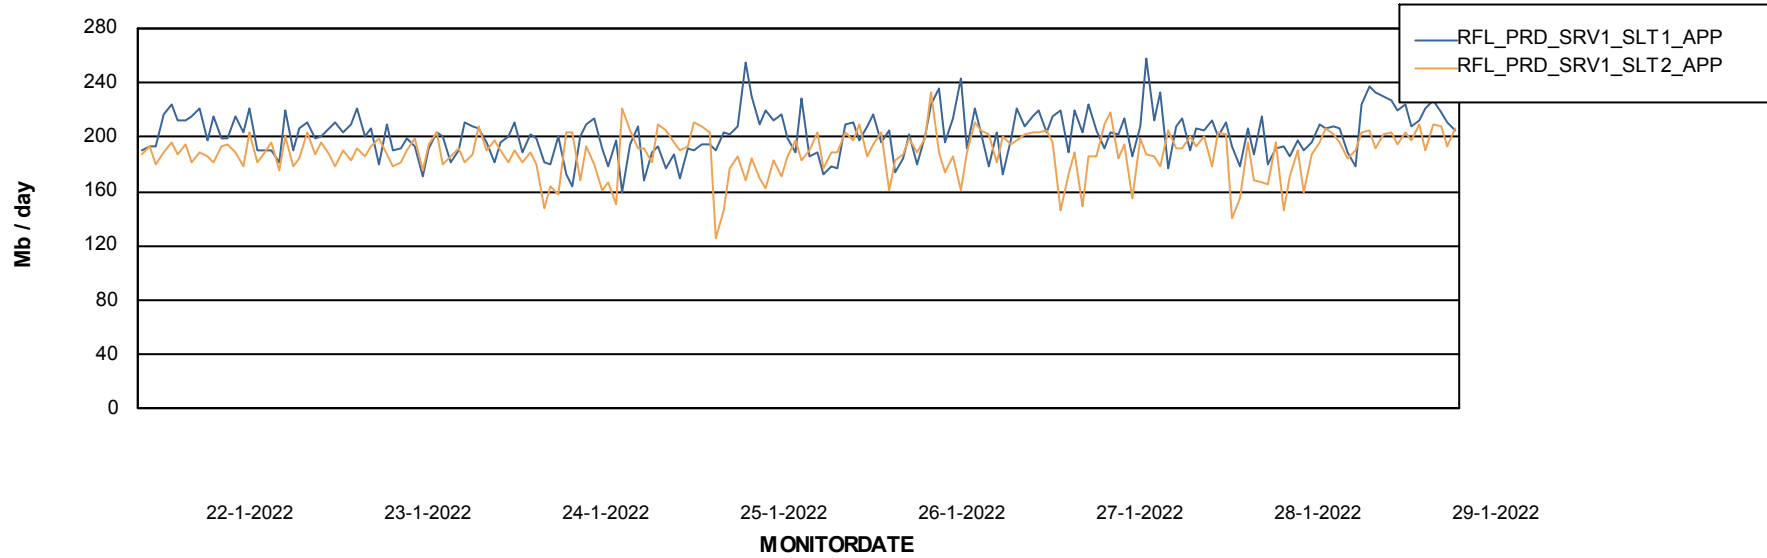

Weekly SLA Customer Report

Customer RFL_Production
 Database ID 36

DATABASE SIZE RFLDB_Production

Database growth over last month

Database Tablespace RFLDB_Production

Date	Tablespace Name	Filesize (Gb)	Usedsize (Gb)	Percentage free
29-1-2022	ABSDATA	90	63	30
	INDX	200	162	19
28-1-2022	ABSDATA	90	63	30
	INDX	200	162	19
27-1-2022	ABSDATA	90	63	30
	INDX	200	162	19
26-1-2022	ABSDATA	90	63	30
	INDX	200	161	19
25-1-2022	ABSDATA	90	63	30
	INDX	200	161	19
24-1-2022	ABSDATA	90	63	30
	INDX	200	161	19
23-1-2022	ABSDATA	90	63	30
	INDX	200	161	20

Weekly SLA Customer Report

Customer RFL_Production
Database ID 36

Standby Database Health RFL_Production

Recovery lag for last 7 days

Weekly SLA Customer Report

Customer RFL_Production
Database ID 36

ABSSolute Application Server Services

Avg memory used per ABS Server Service

Avg users per day per ABS server

Weekly SLA Customer Report

Customer RFL_Production
Database ID 36

ABSSolute Application ReportServer Services

Avg memory used per ReportServer Service