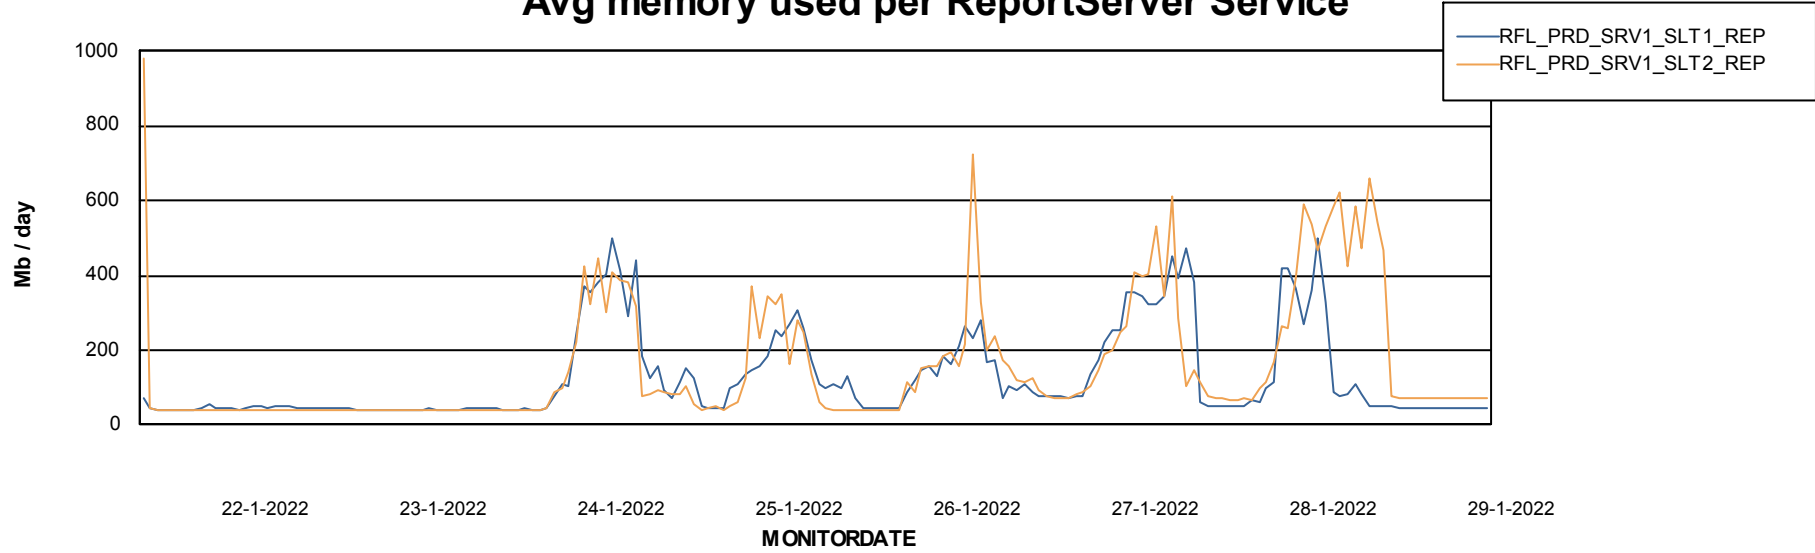

Avg memory used per ABS Server Service

Avg users per day per ABS server

Weekly SLA Customer Report

Customer RFL_Production
Database ID 36

ABSSolute Application ReportServer Services

Avg memory used per ReportServer Service

Weekly SLA Customer Report

Customer RFL_Production
Database ID 36

ABSSolute Web Component Services

Avg memory used per ABS Web component

Weekly SLA Customer Report

Customer RFL_Production
Database ID 36

Disaster per ABS component