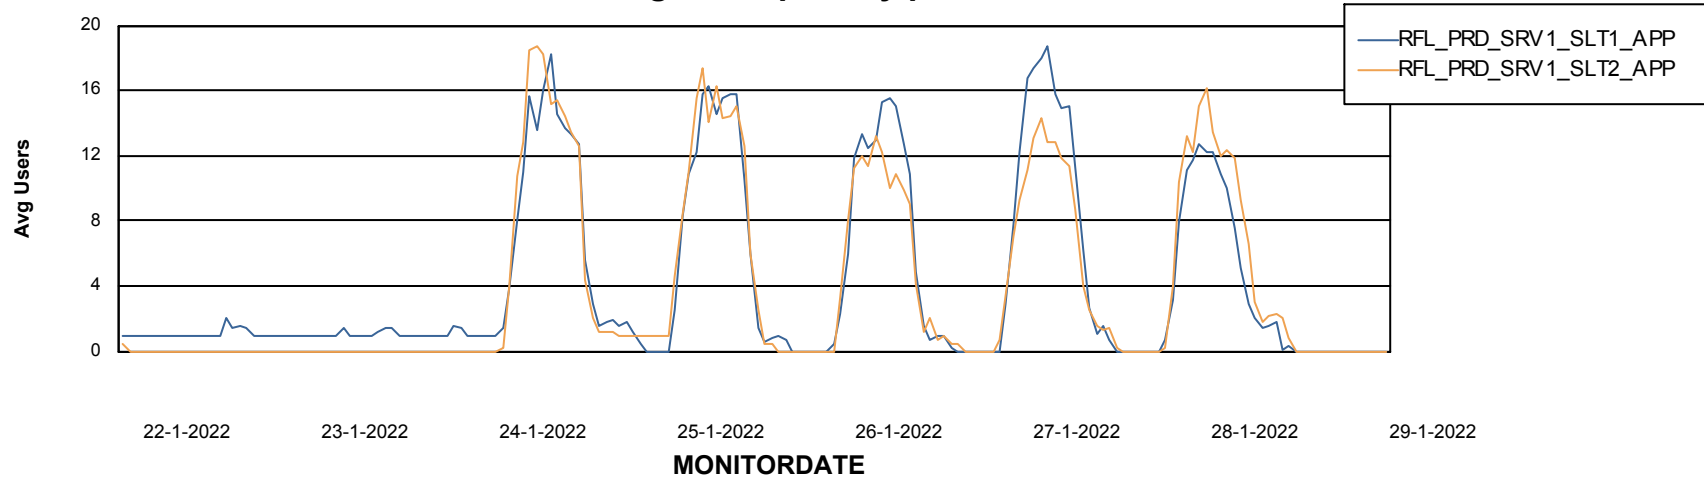

Weekly SLA Customer Report

Customer RFL_Production
Database ID 36

Standby Database Health RFL_Production

Recovery lag for last 7 days

Weekly SLA Customer Report

Customer RFL_Production
Database ID 36

ABSSolute Application Server Services

Avg memory used per ABS Server Service

Avg users per day per ABS server

Weekly SLA Customer Report

Customer RFL_Production
Database ID 36

ABSSolute Application ReportServer Services

Avg memory used per ReportServer Service