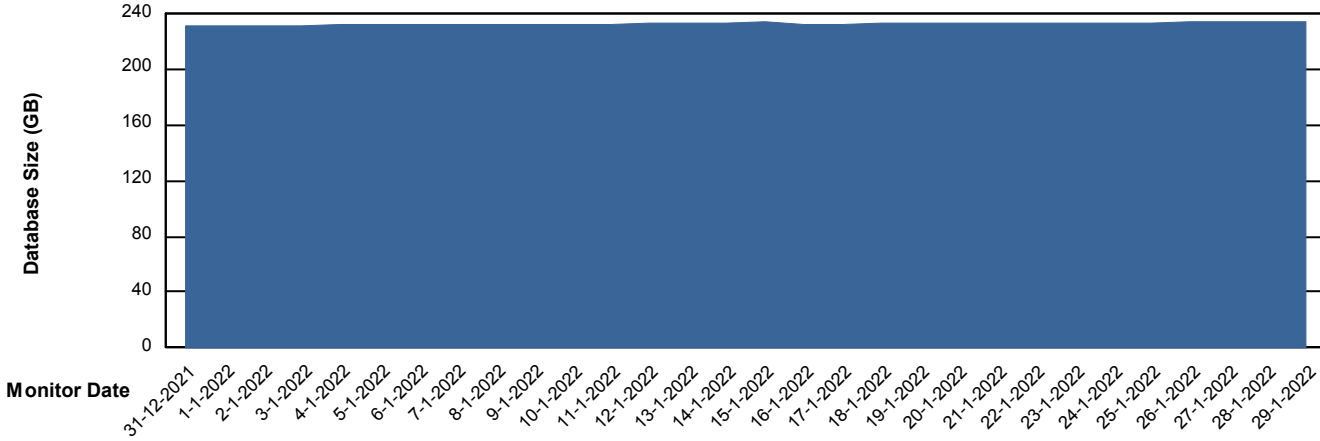

Weekly SLA Customer Report

Customer RFL_Production
Database ID 36

Database Performance RFLDB_Production

Weekly SLA Customer Report

Customer RFL_Production
Database ID 36

Database Performance RFLDB_Standby

DB Processes Max 1,000

Weekly SLA Customer Report

Customer RFL_Production
 Database ID 36

DATABASE SIZE RFLDB_Production

Database growth over last month

Database Tablespace RFLDB_Production

Date	Tablespace Name	Filesize (Gb)	Usedsize (Gb)	Percentage free
29-1-2022	ABSDATA	90	63	30
	INDX	200	162	19
28-1-2022	ABSDATA	90	63	30
	INDX	200	162	19
27-1-2022	ABSDATA	90	63	30
	INDX	200	162	19
26-1-2022	ABSDATA	90	63	30
	INDX	200	161	19
25-1-2022	ABSDATA	90	63	30
	INDX	200	161	19
24-1-2022	ABSDATA	90	63	30
	INDX	200	161	19
23-1-2022	ABSDATA	90	63	30
	INDX	200	161	20