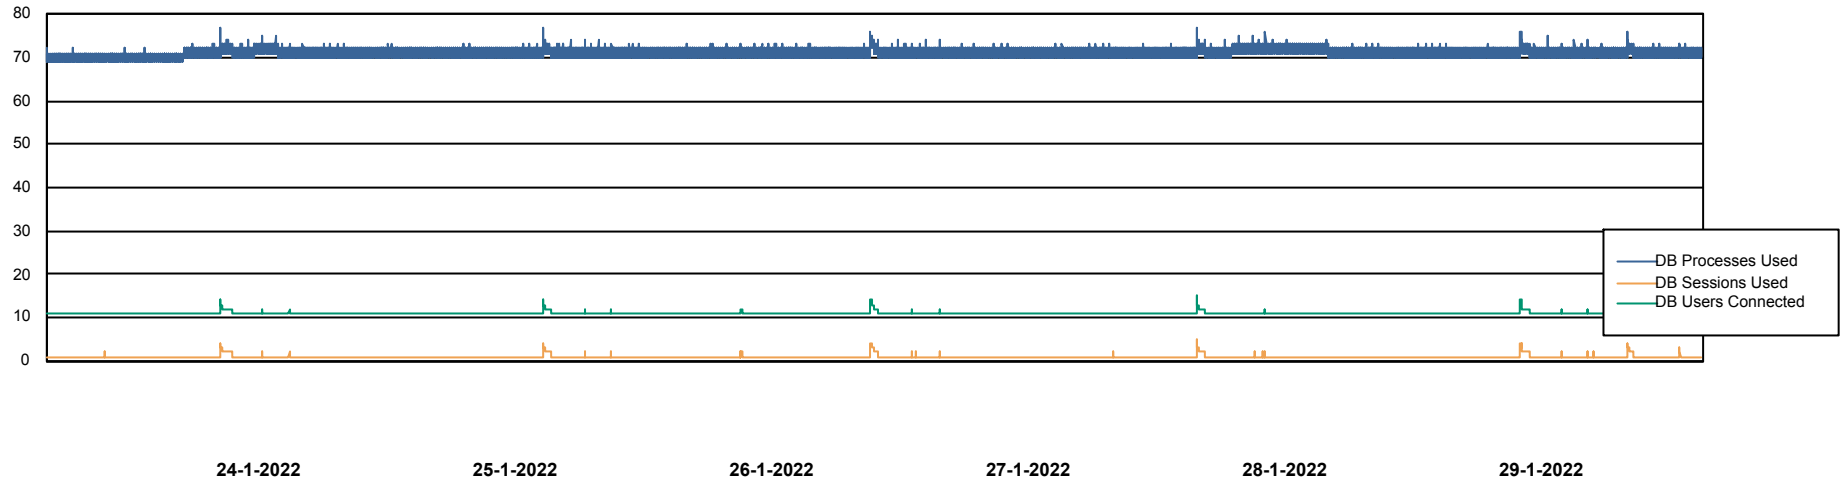

DB Processes Max 1,000

Weekly SLA Customer Report

Customer PHS_Production
Database ID 47

Database Performance PHSDB_Test

DB Processes Max 1,000

Weekly SLA Customer Report

Customer PHS_Production
Database ID 47