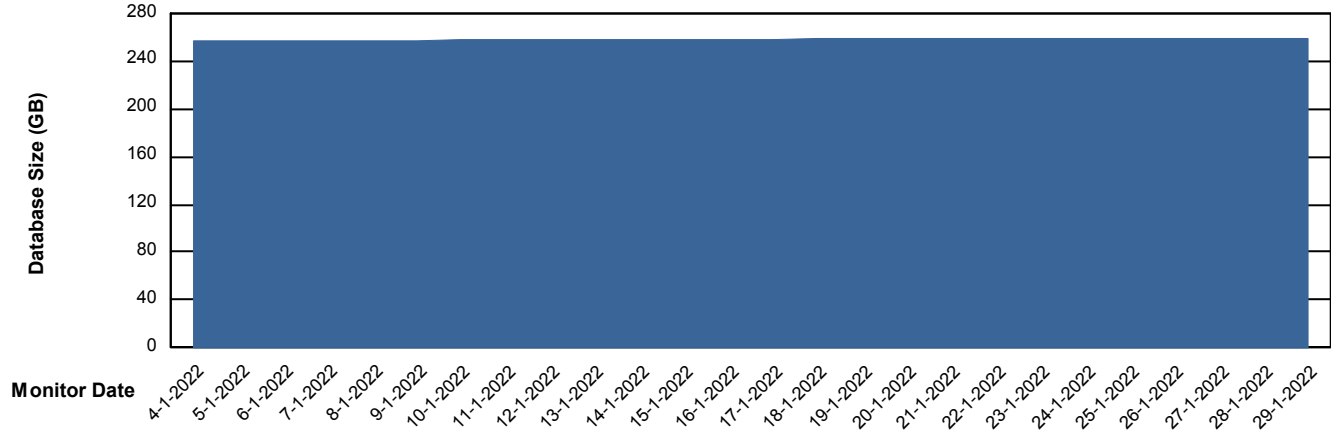

DATABASE SIZE PHSDB_Production

Database growth over last month