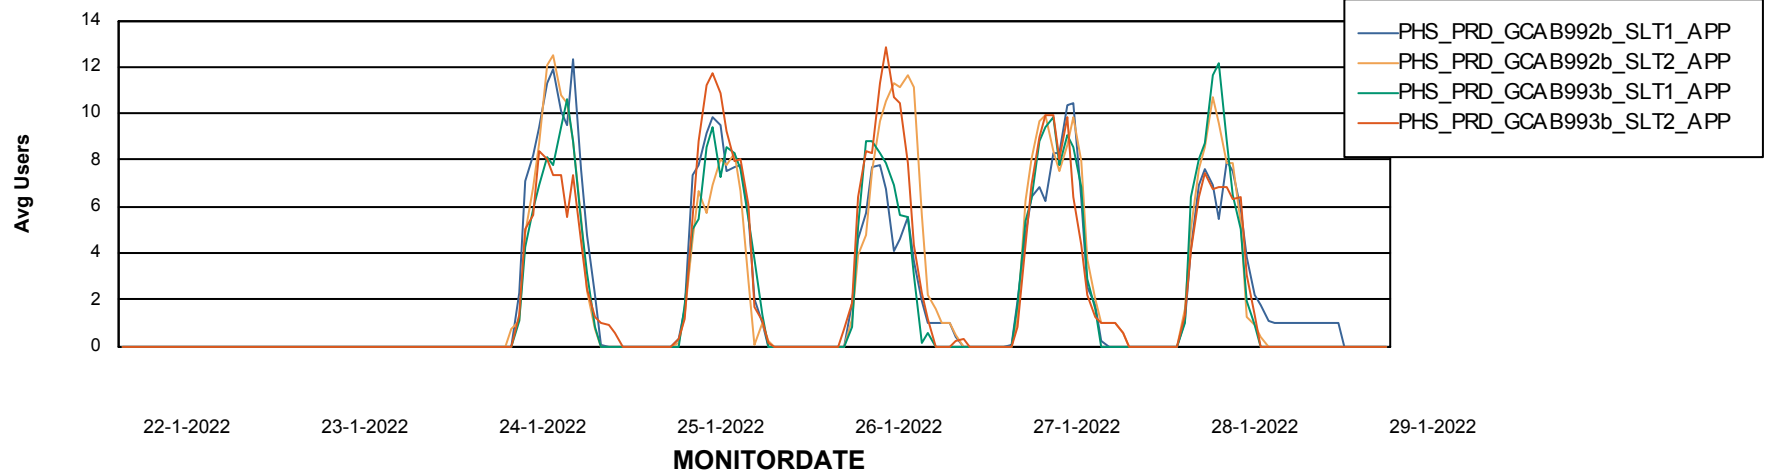

Weekly SLA Customer Report

Customer PHS_Production
Database ID 47

ABSSolute Application Server Services

Avg memory used per ABS Server Service

Avg users per day per ABS server

Weekly SLA Customer Report

Customer PHS_Production
Database ID 47