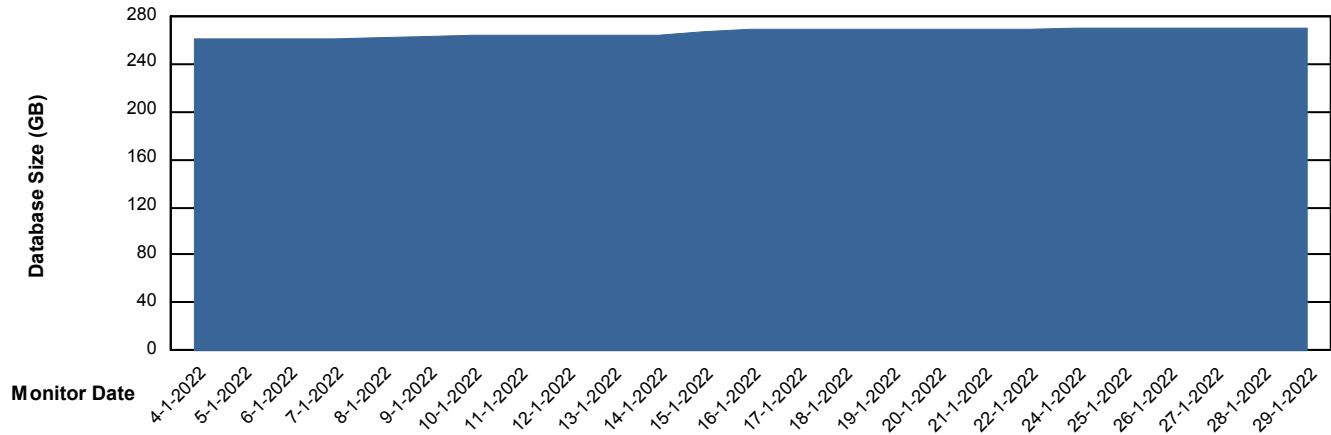

DATABASE SIZE PHSDB_Test

Database growth over last month