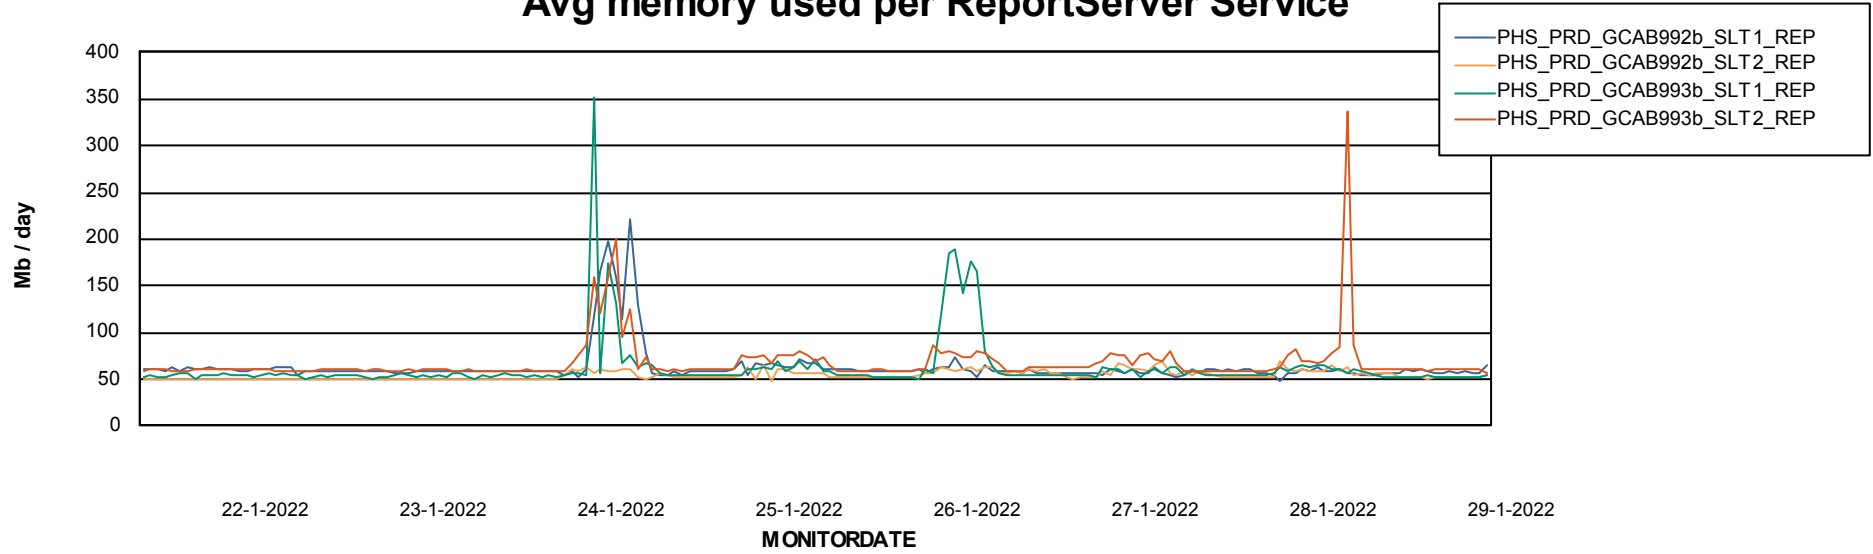

ABSSolute Application ReportServer Services

Avg memory used per ReportServer Service