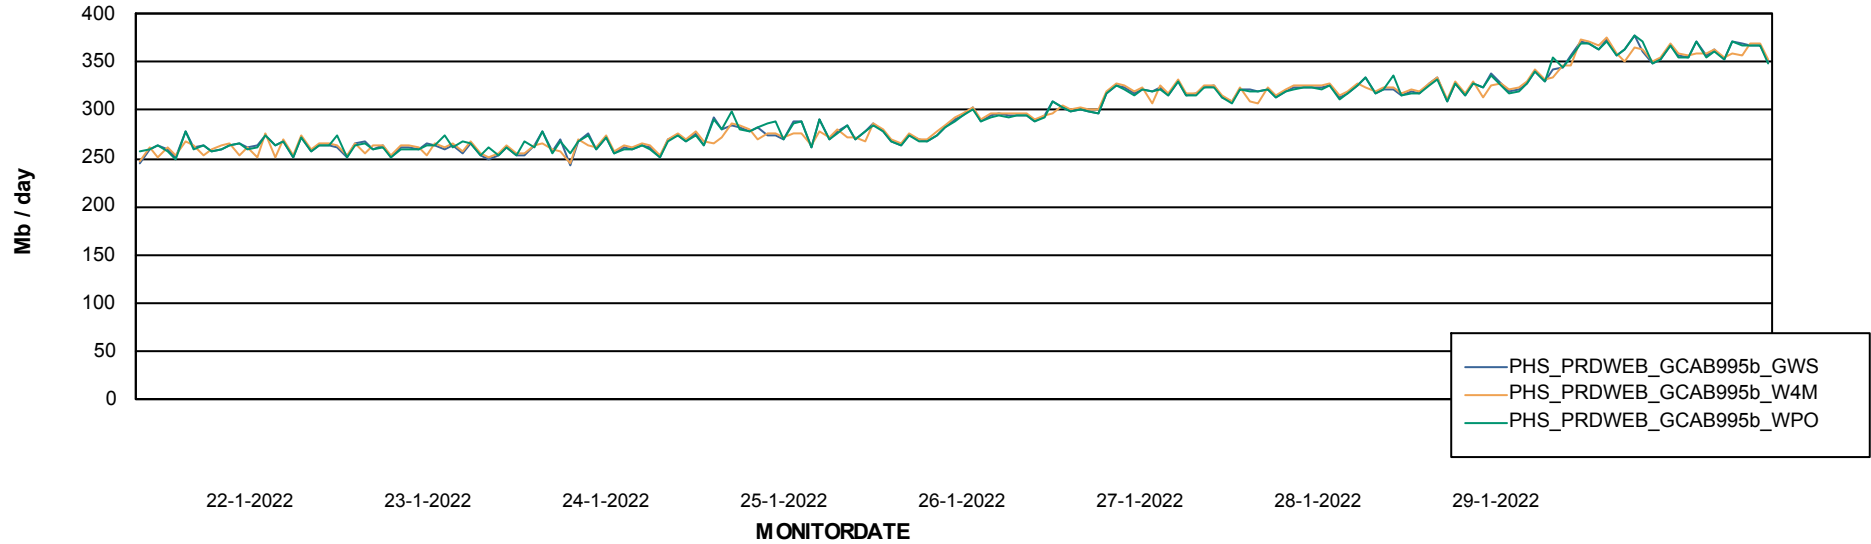

ABSSolute Application ReportServer Services

Avg memory used per ReportServer Service

Weekly SLA Customer Report

Customer PHS_Production
Database ID 47

ABSSolute Web Component Services

Avg memory used per ABS Web component