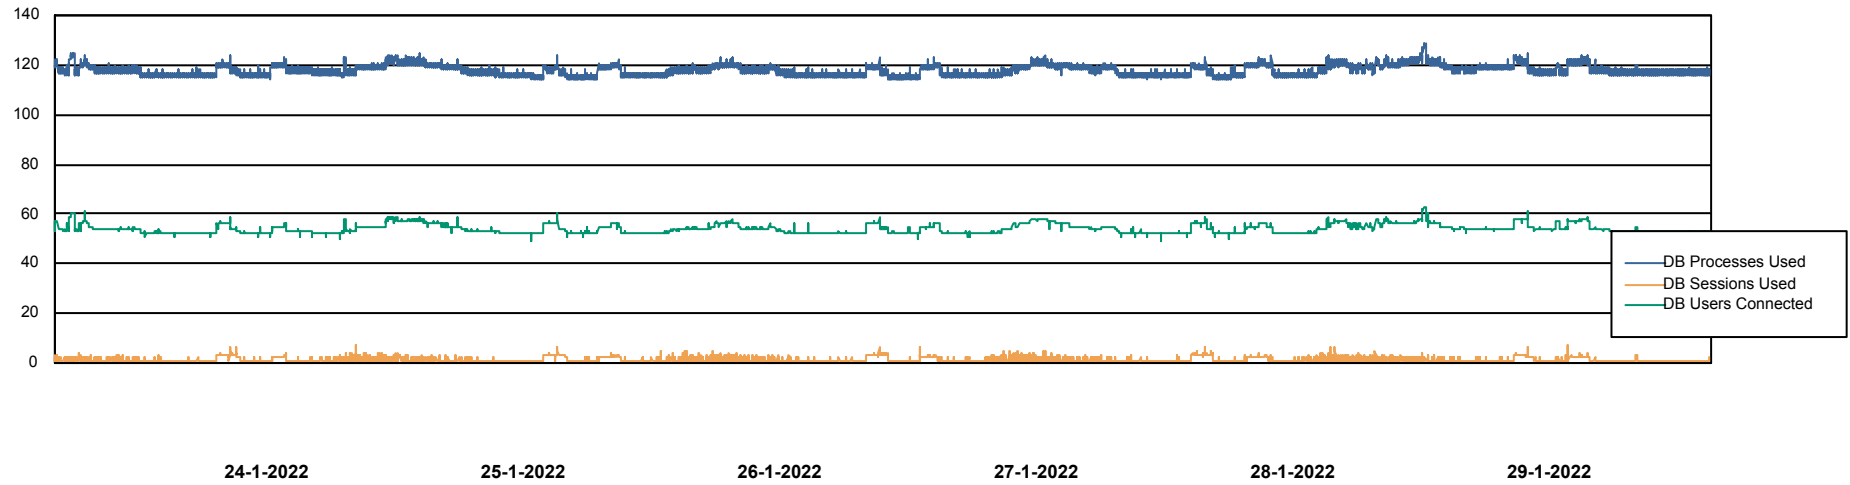

Database Performance PHSDB_Production

DB Processes Max 1,000