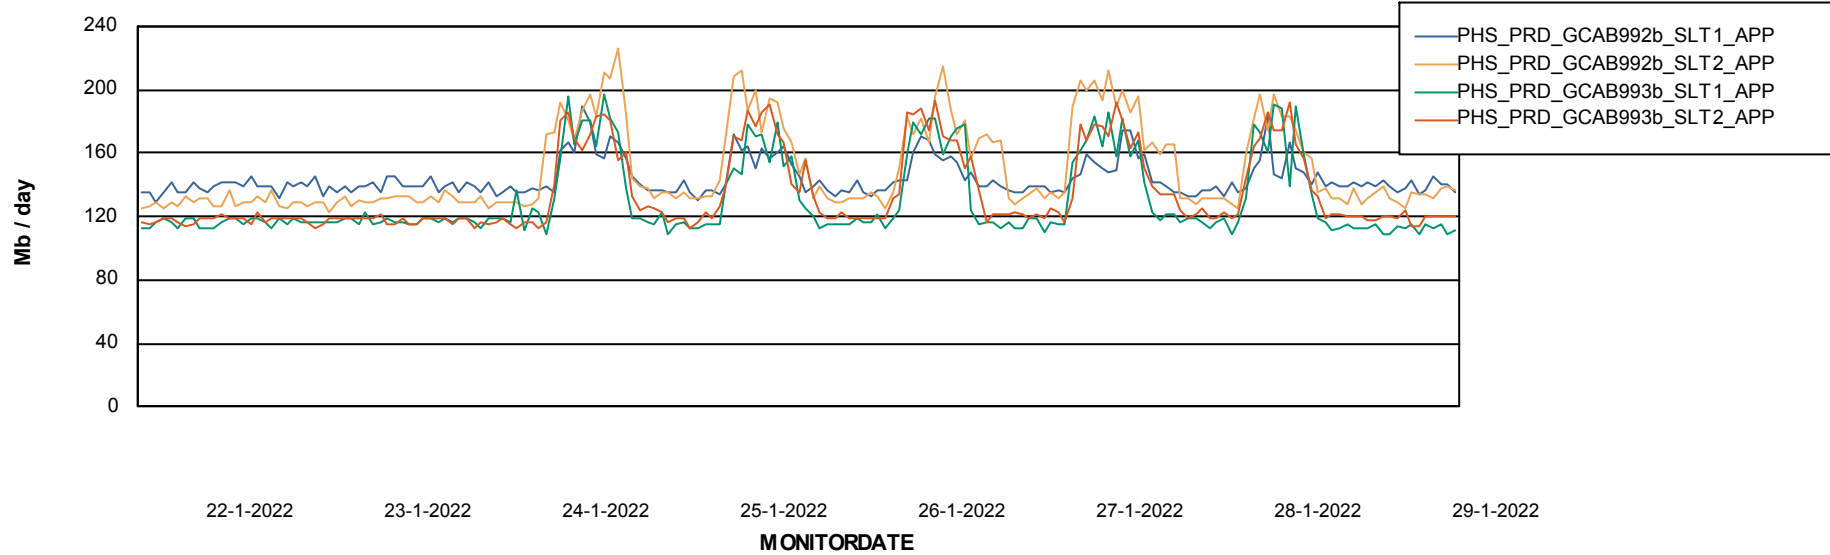

ABSSolute Application Server Services

Avg memory used per ABS Server Service