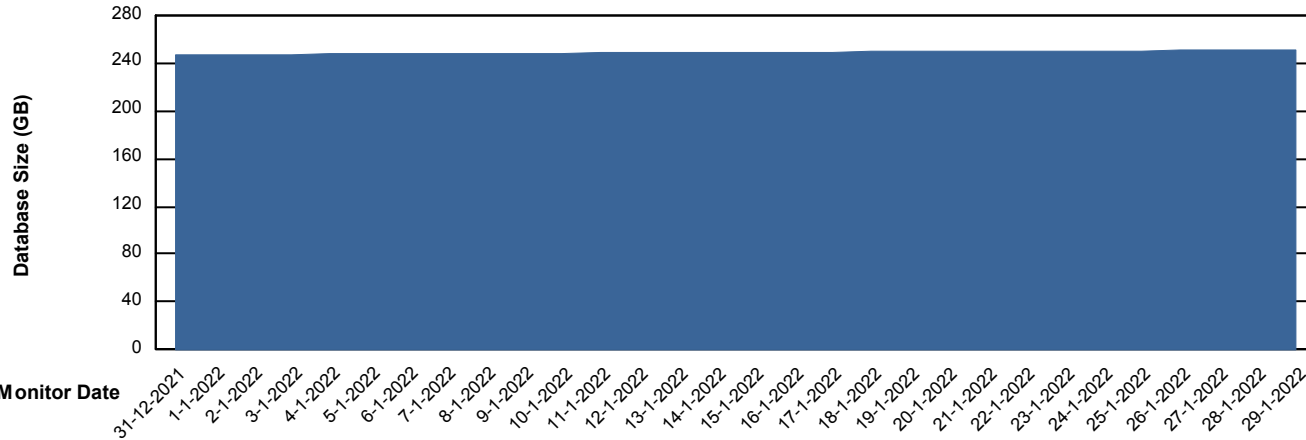

DATABASE SIZE NOA_PRD_NovoABS01_DB

Database growth over last month