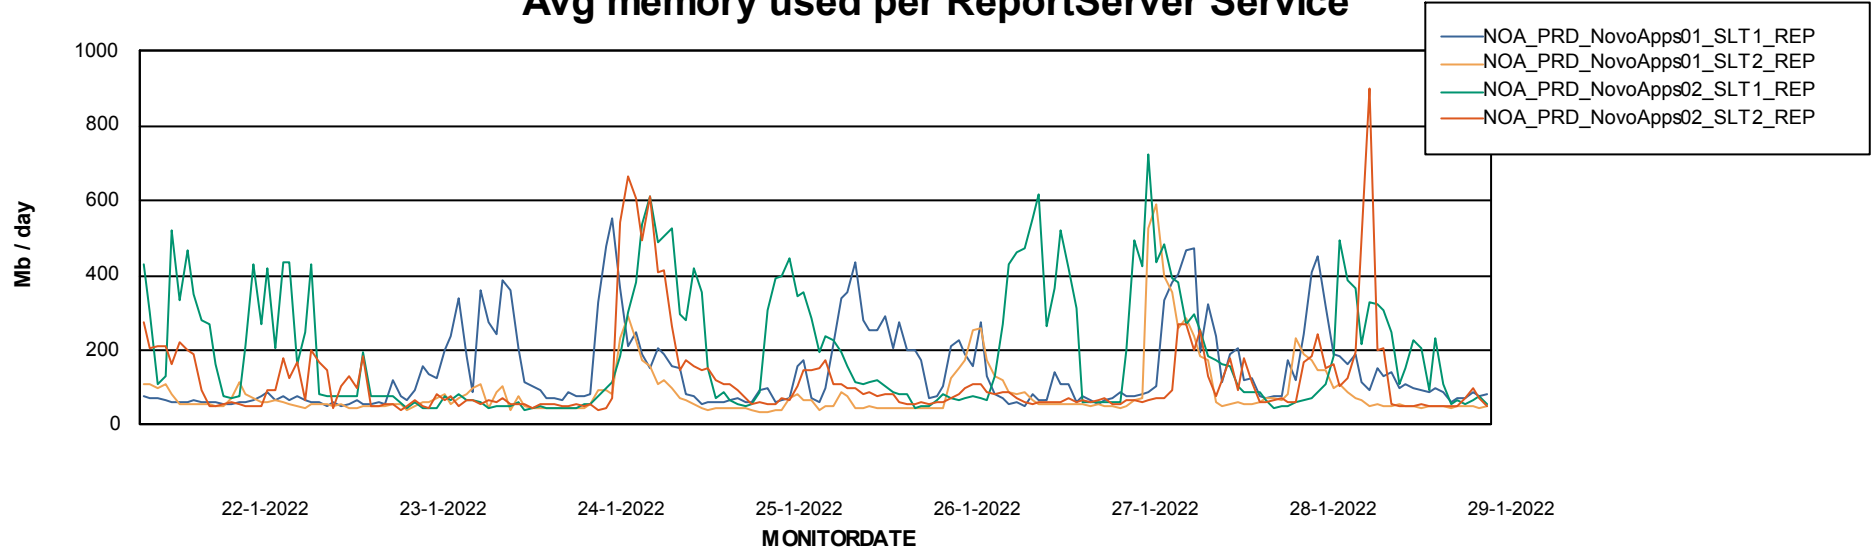

ABSSolute Application ReportServer Services

Avg memory used per ReportServer Service