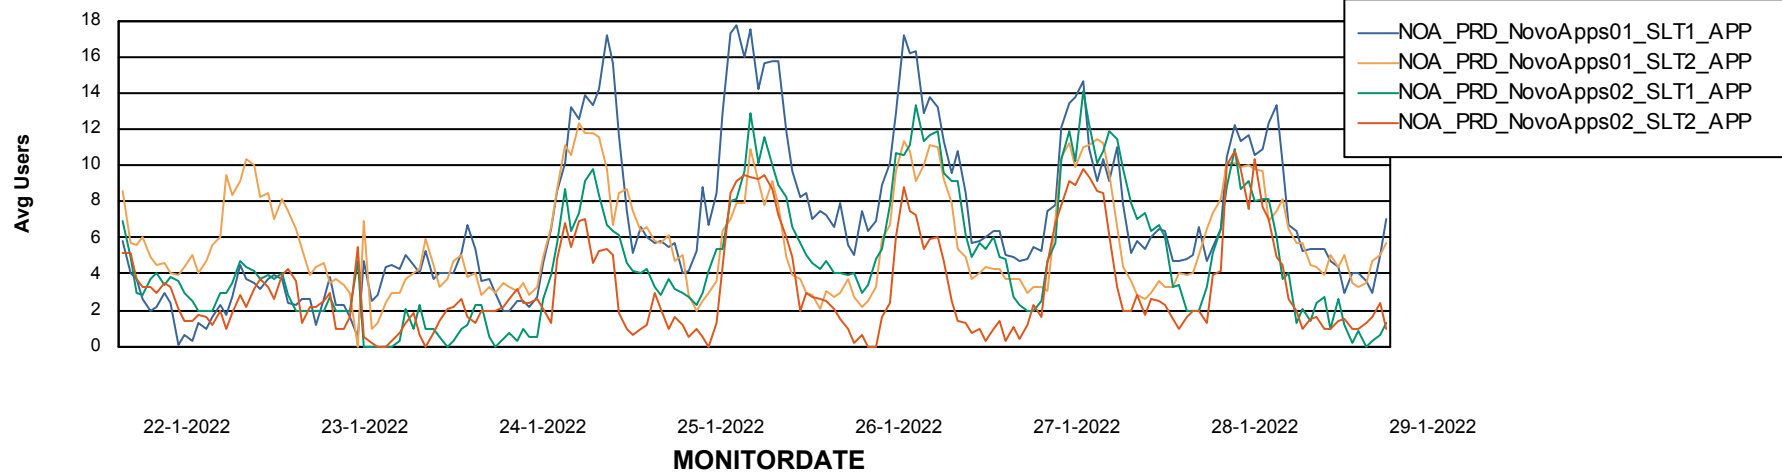

Avg users per day per ABS server