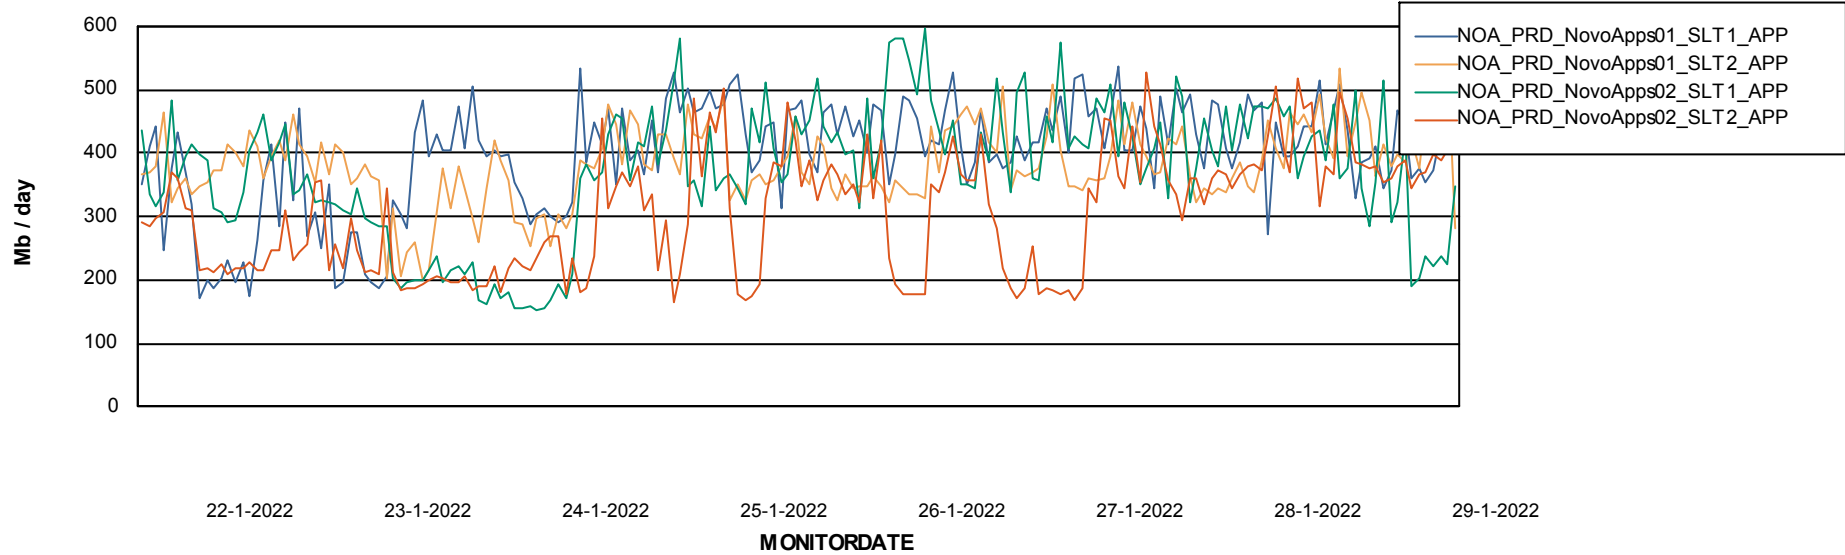

ABSSolute Application Server Services

Avg memory used per ABS Server Service