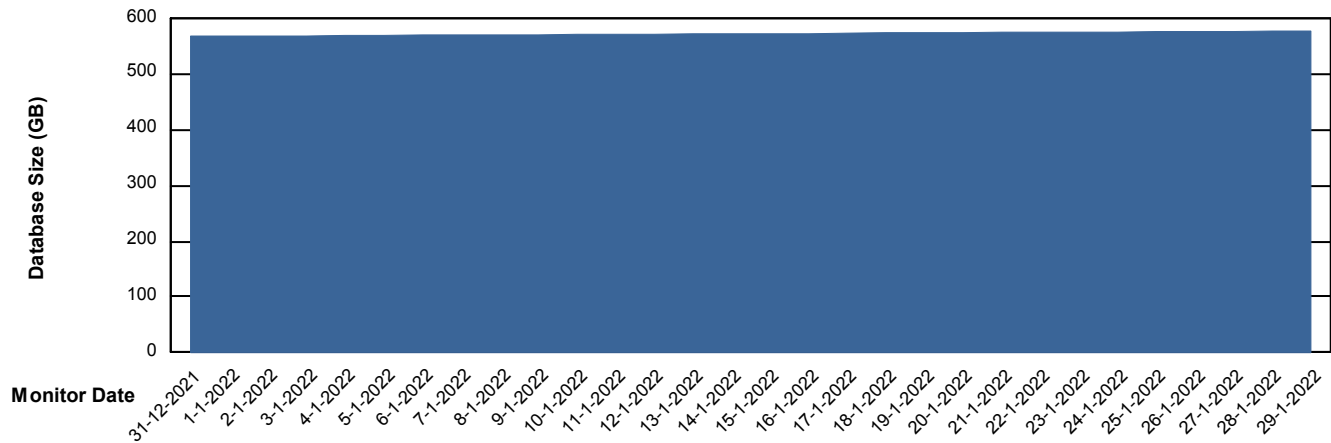

Customer LTS(CleanLease)_Production
Database ID 126

DATABASE SIZE LTS_PROD_CLSABSBI01_BI

Database growth over last month

DATABASE SIZE LTS_PROD_CLSABSDB01_PRDB

Database growth over last month

Weekly SLA Customer Report