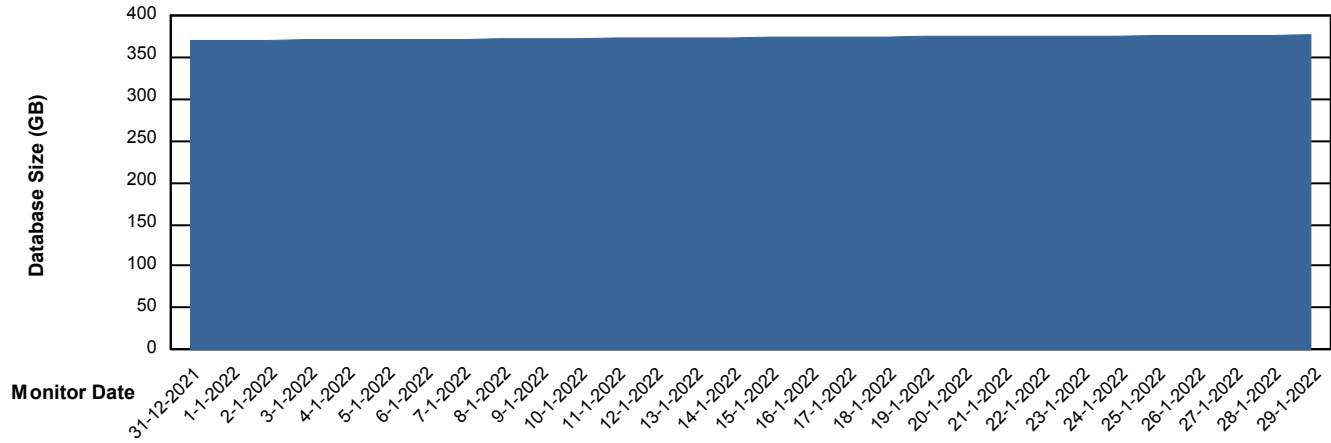

Database growth over last month