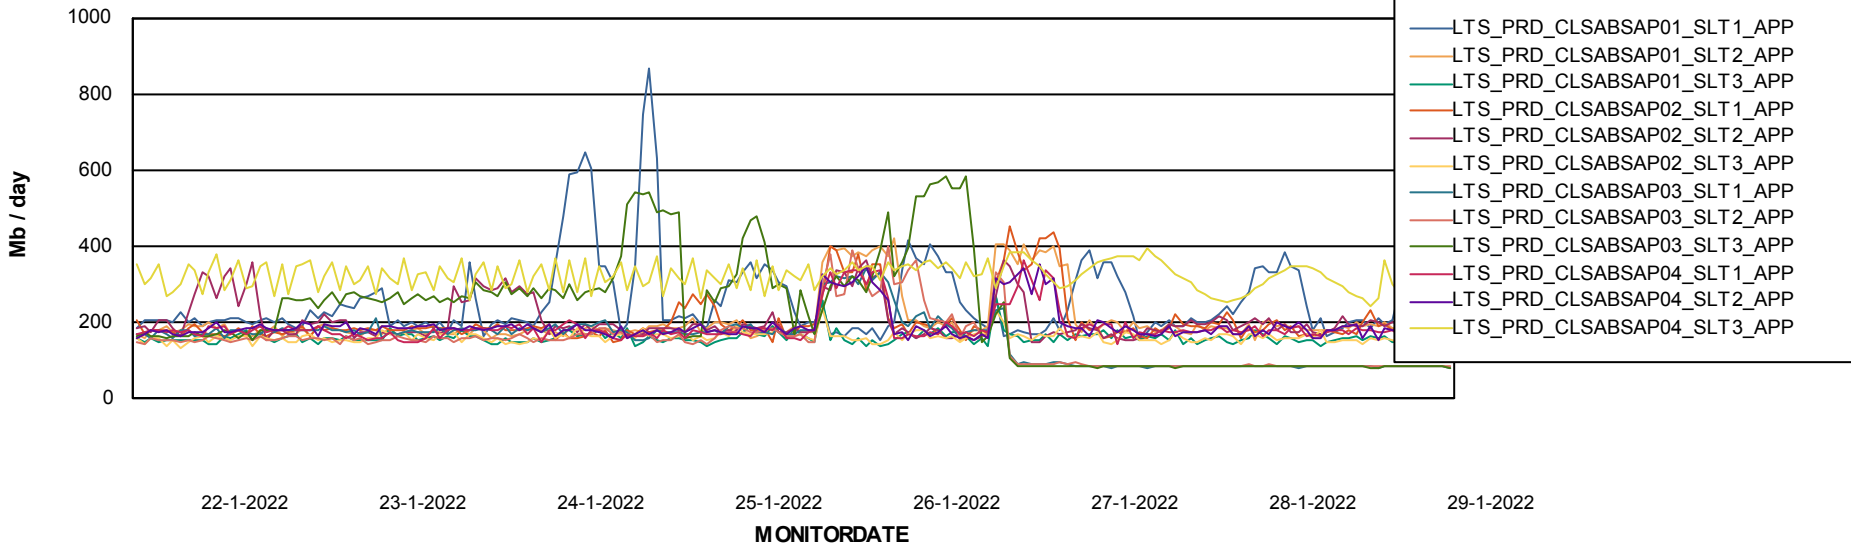

ABSSolute Application Server Services

Avg memory used per ABS Server Service