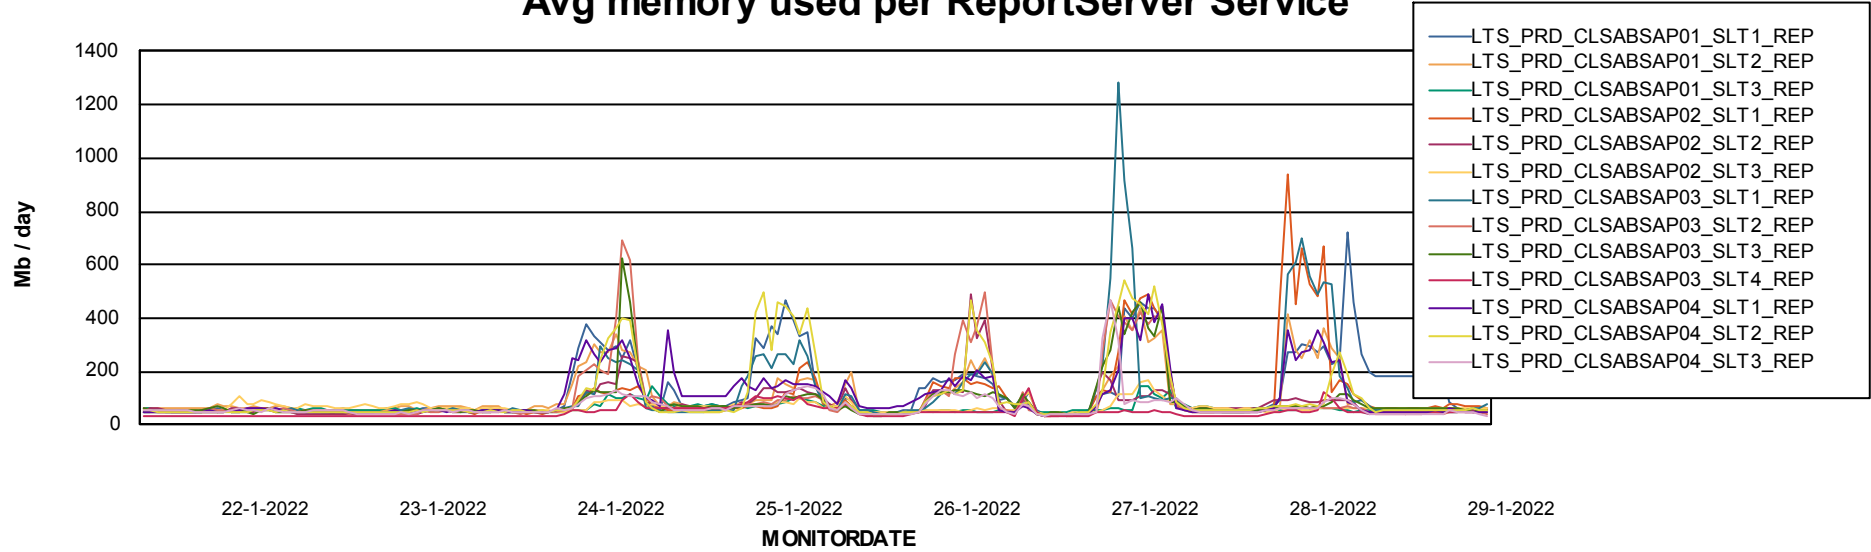

ABSSolute Application ReportServer Services

Avg memory used per ReportServer Service