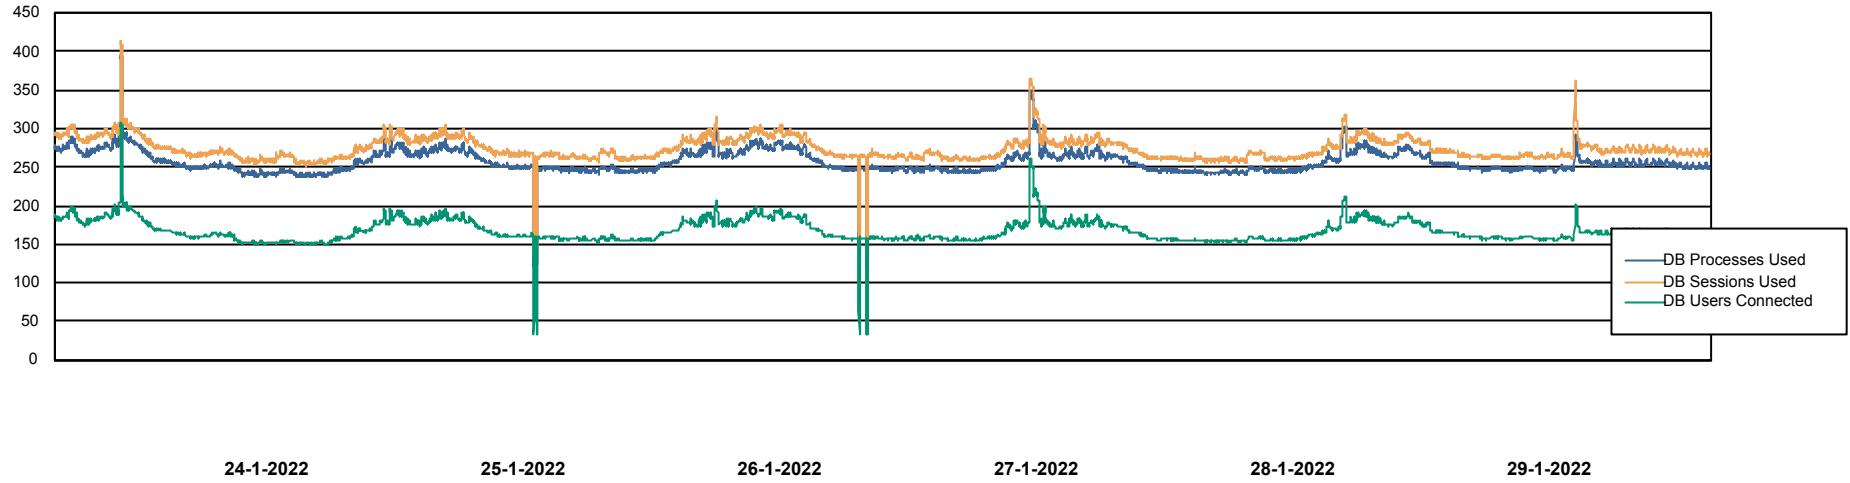

Weekly SLA Customer Report

Customer LTS(CleanLease)_Production
Database ID 126

Database Performance LTS_PROD_CLSABSBI01_BI

Weekly SLA Customer Report

Customer LTS(CleanLease)_Production
Database ID 126

Database Performance LTS_PROD_CLSABSD01_PRDB