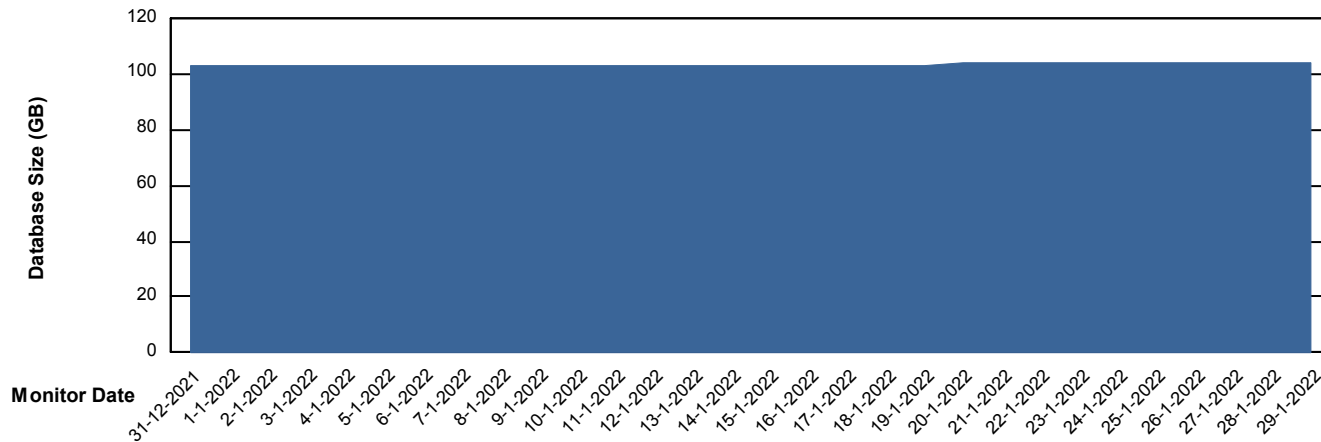

DATABASE SIZE LLGDBBI_Production

Database growth over last month