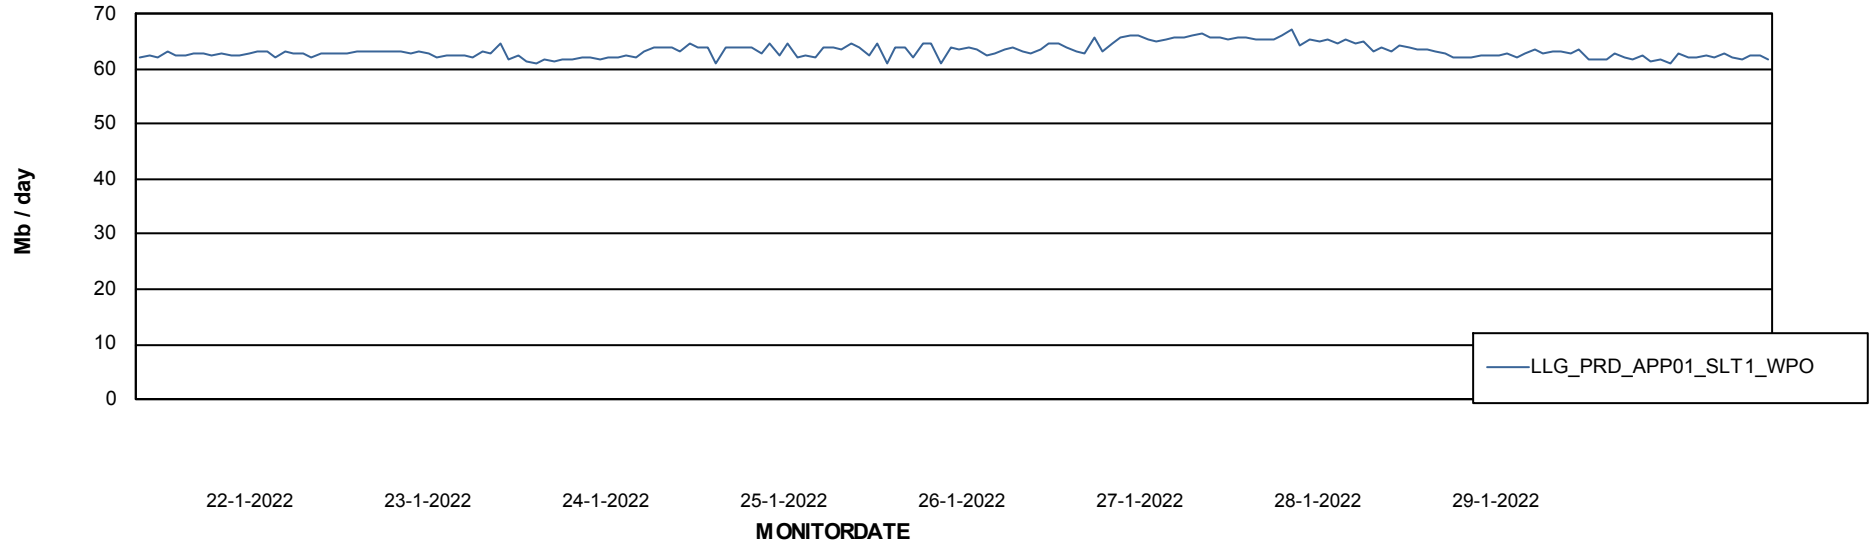

ABSSolute Application Server Services

Avg memory used per ABS Web component