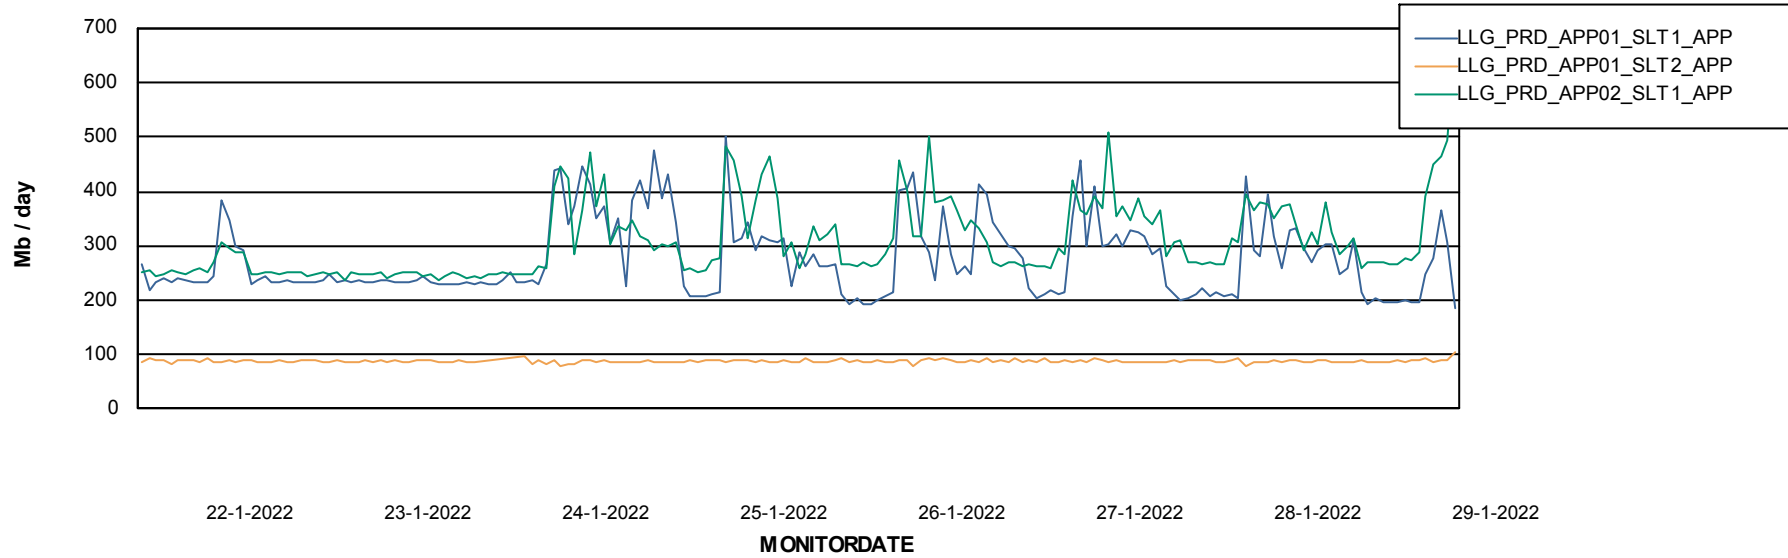

ABSSolute Application Server Services

Avg memory used per ABS Server Service