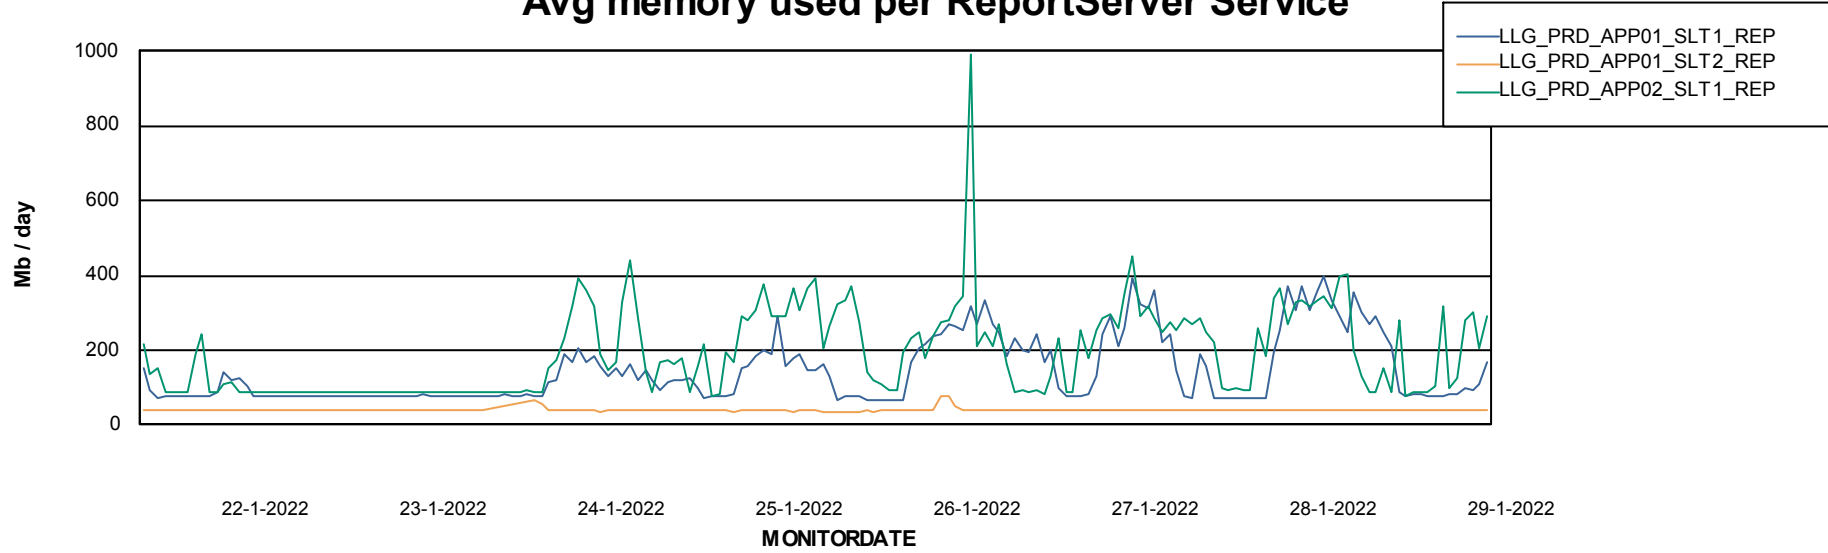

ABSSolute Application Server Services

Avg memory used per ReportServer Service