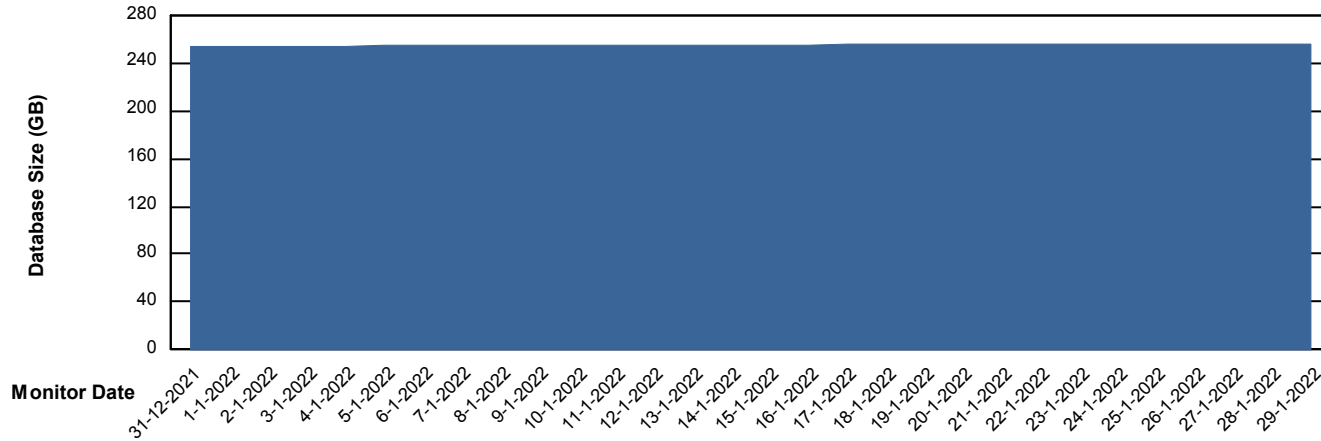

DATABASE SIZE LLGDB_Production

Database growth over last month