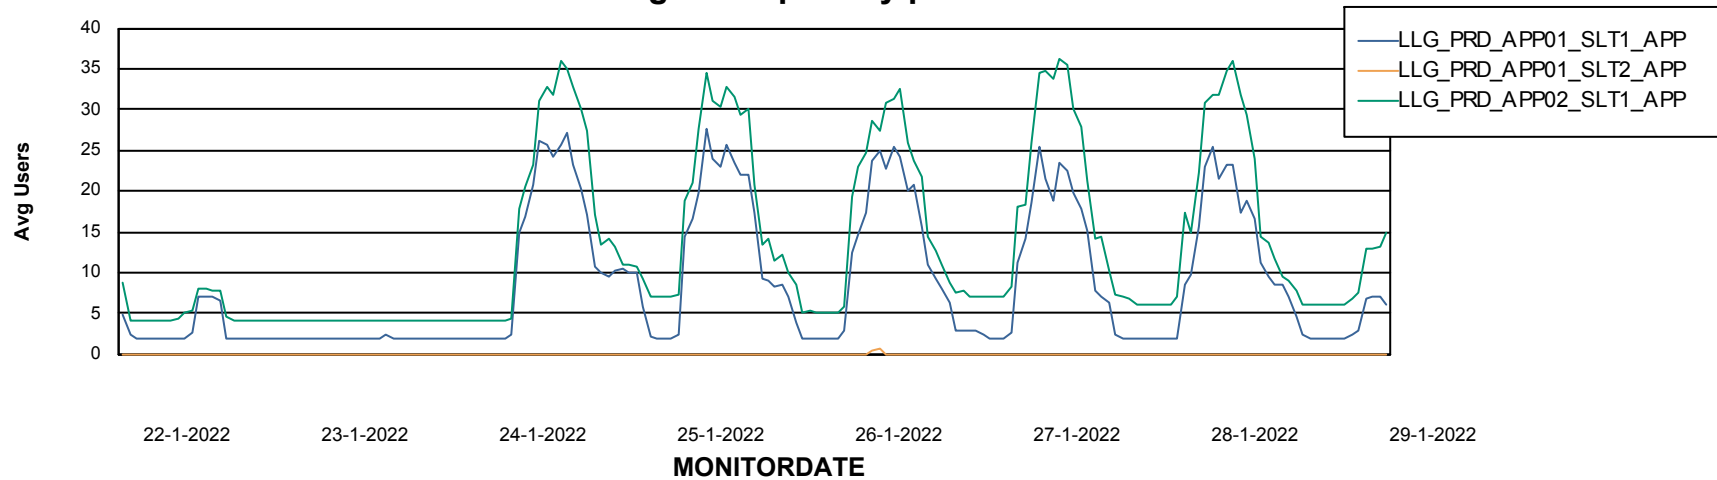

Avg users per day per ABS server