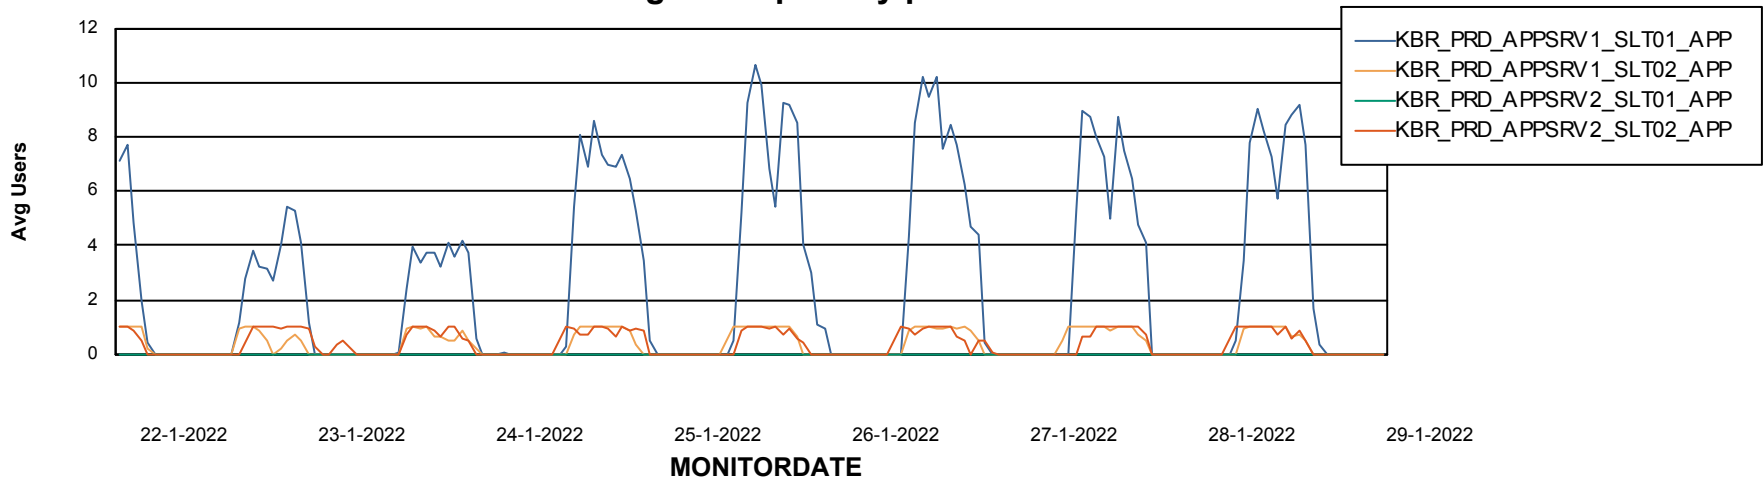

Avg users per day per ABS server