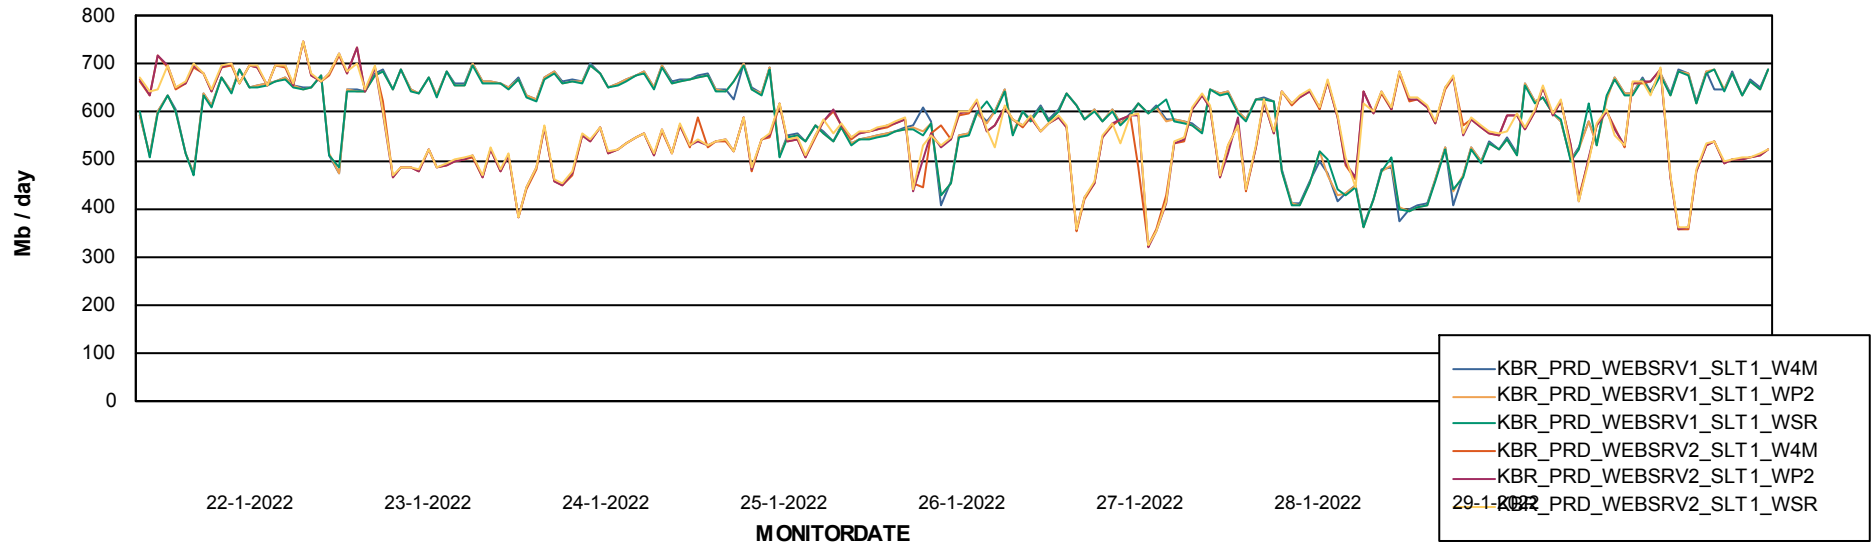

ABSolute Web Component Services

Avg memory used per ABS Web component