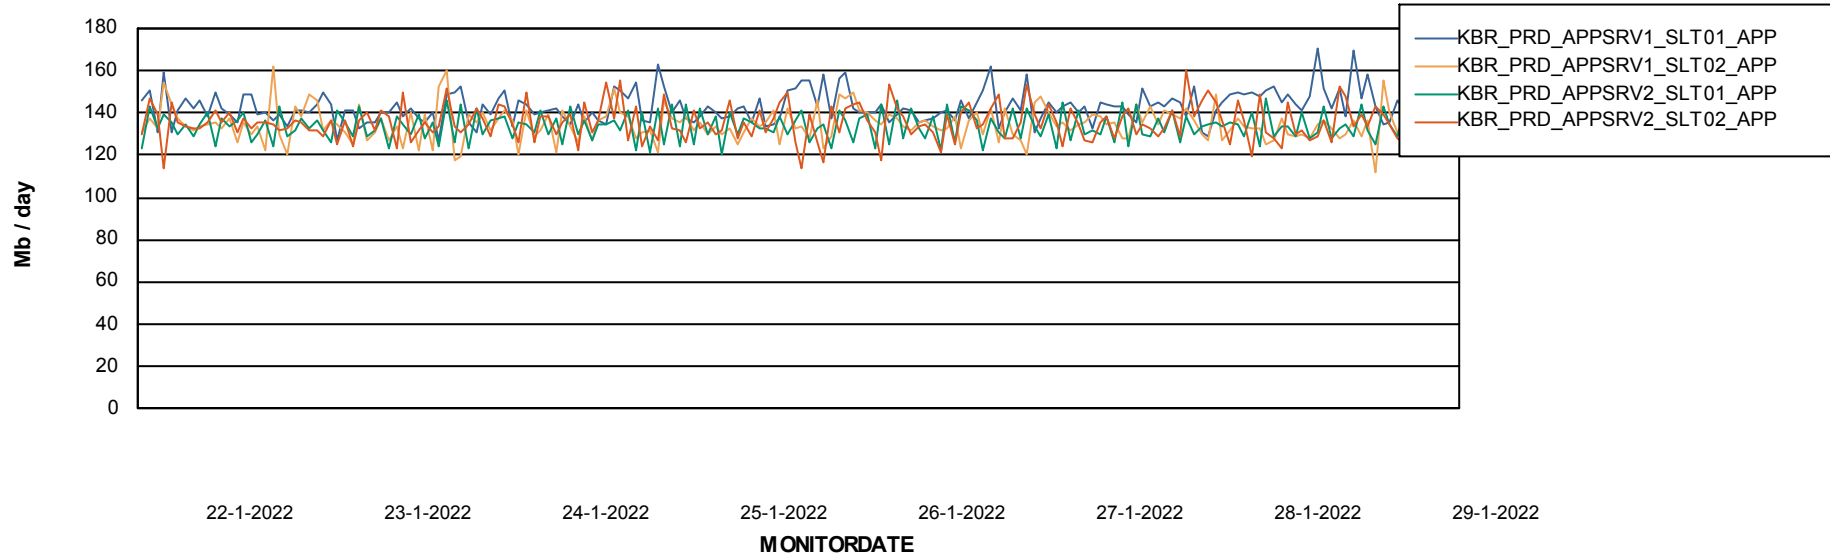

ABSolute Application Server Services

Avg memory used per ABS Server Service