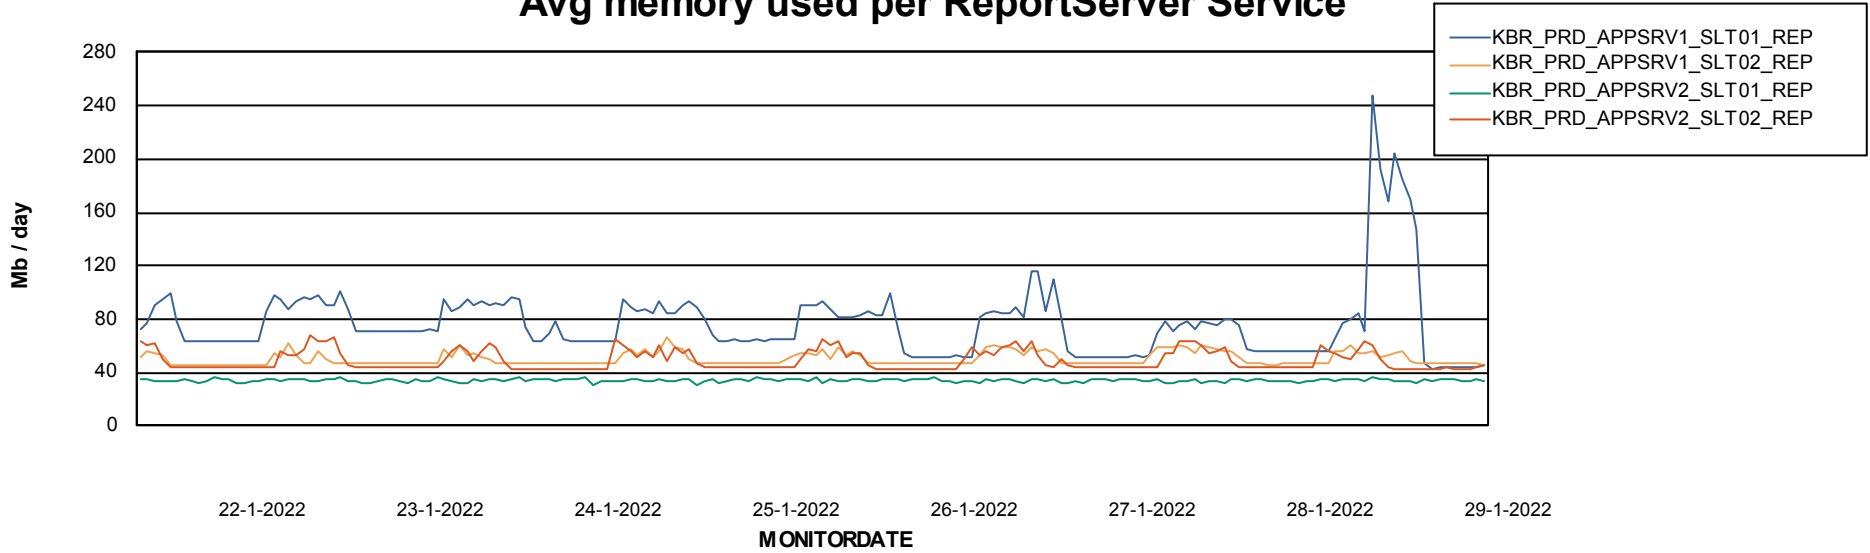

ABSSolute Application Server Services

Avg memory used per ReportServer Service