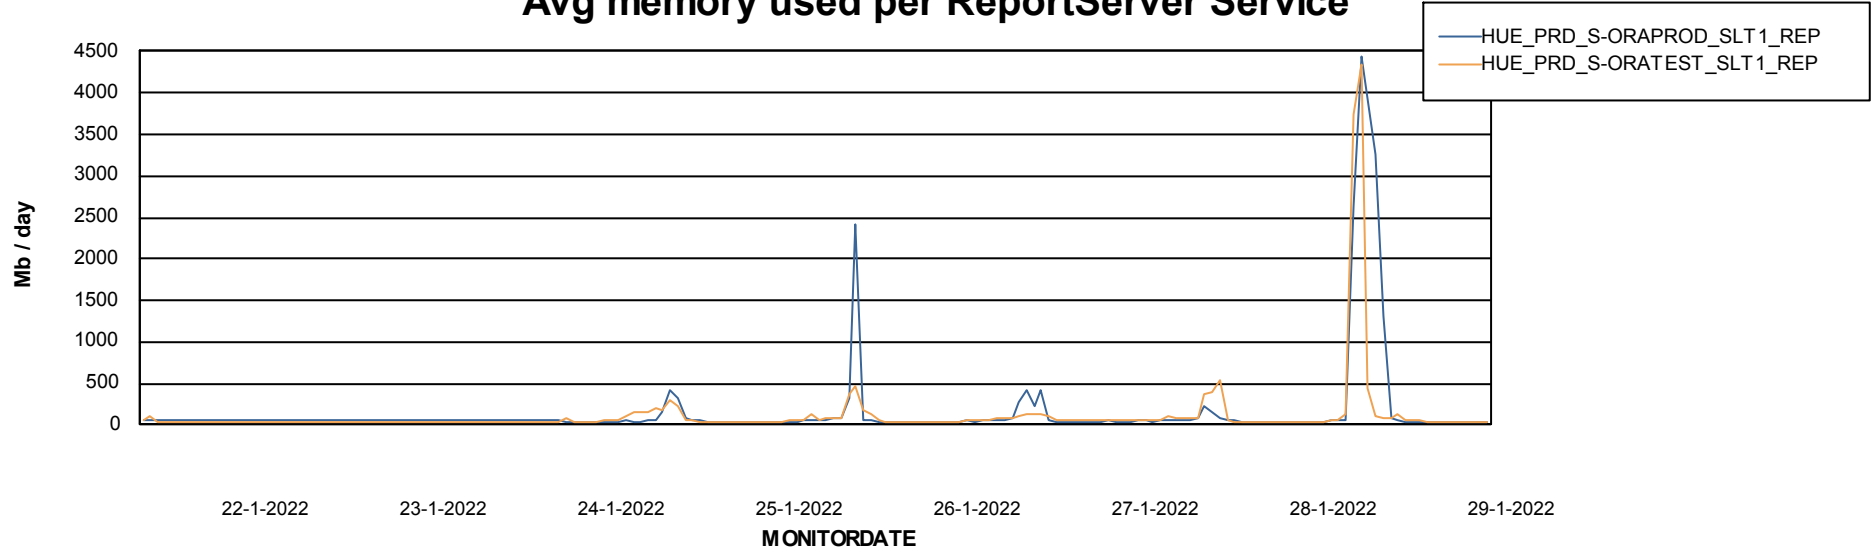

ABSSolute Application ReportServer Services

Avg memory used per ReportServer Service