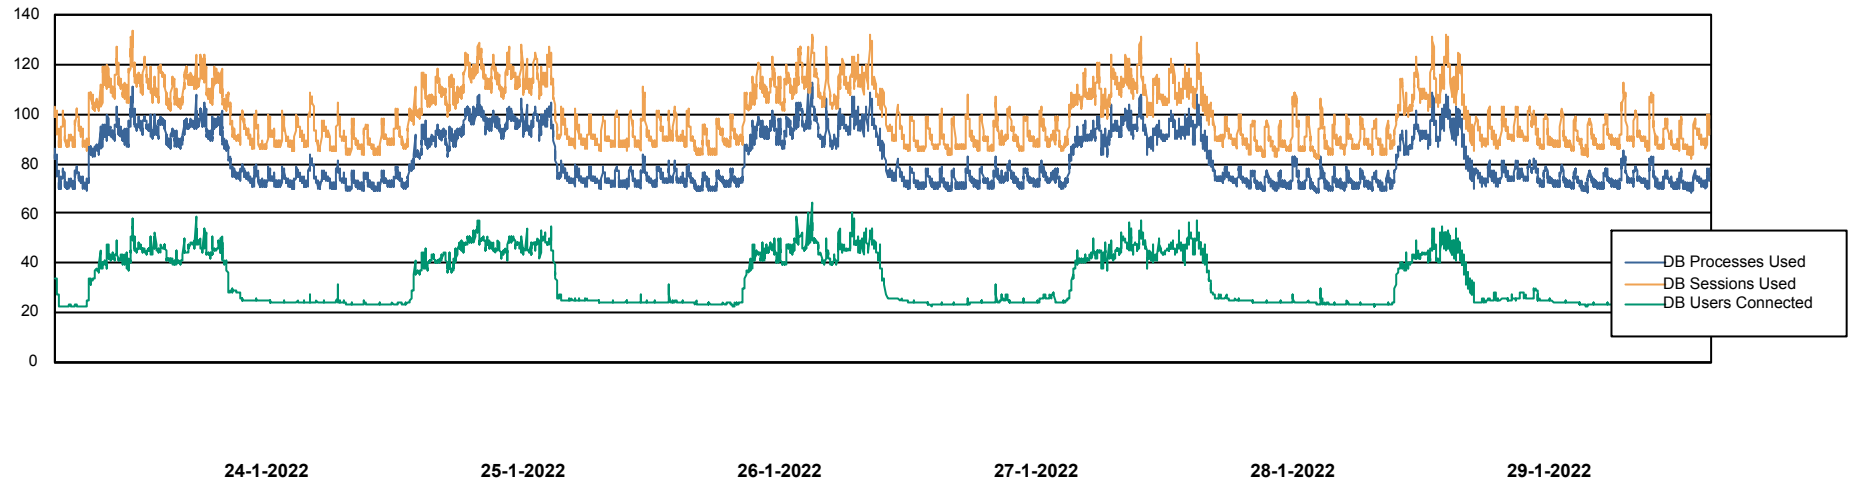

Weekly SLA Customer Report

Customer HUE_Production
Database ID 104

Database Performance HUE_PRD_S-ORABI_DB

Weekly SLA Customer Report

Customer HUE_Production
Database ID 104

Database Performance HUE_PRD_S-ORAPROD_DB