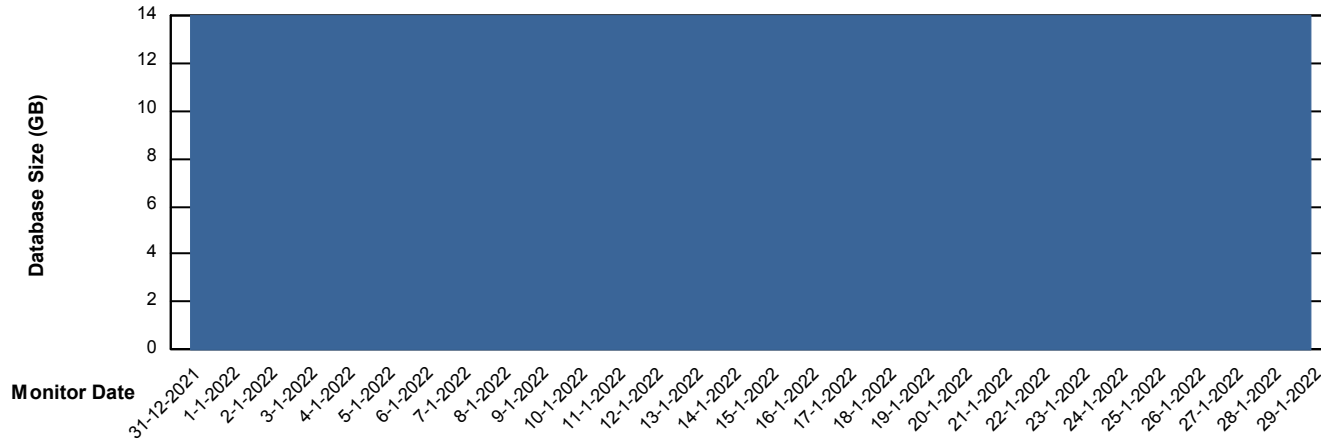

DATABASE SIZE HUE_PRD_S-ORABI_DB

Database growth over last month