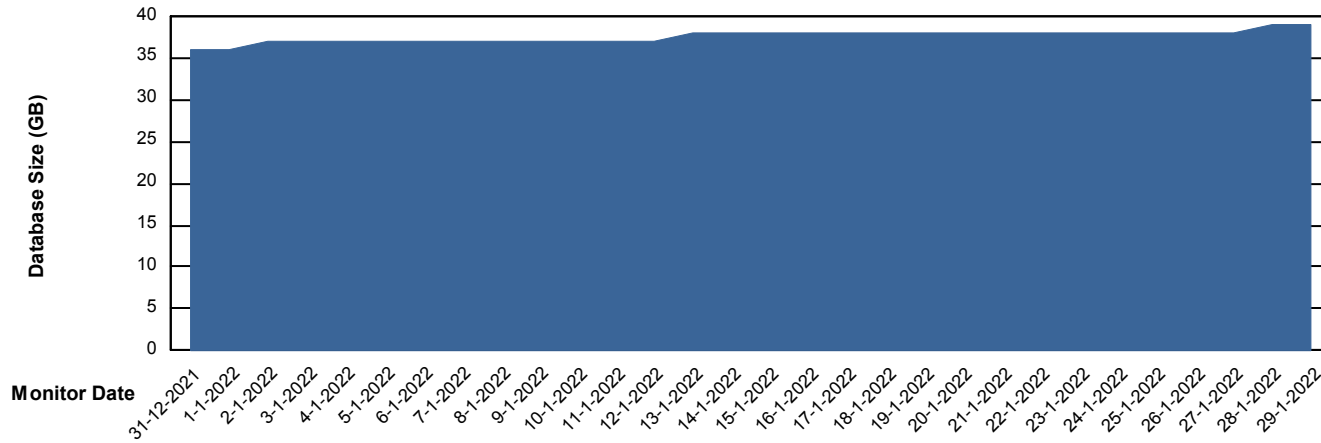

DATABASE SIZE HUE_PRD_S-ORAPROD_DB

Database growth over last month