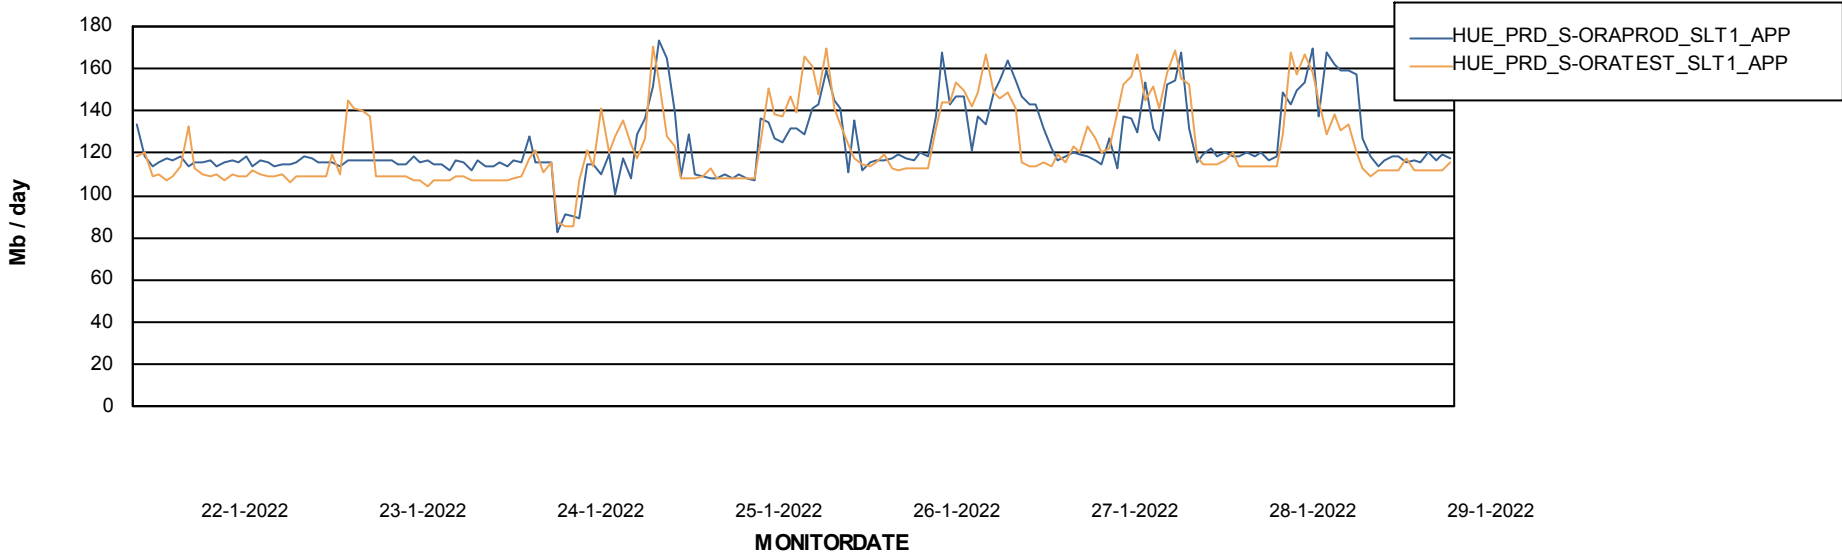

ABSSolute Application Server Services

Avg memory used per ABS Server Service