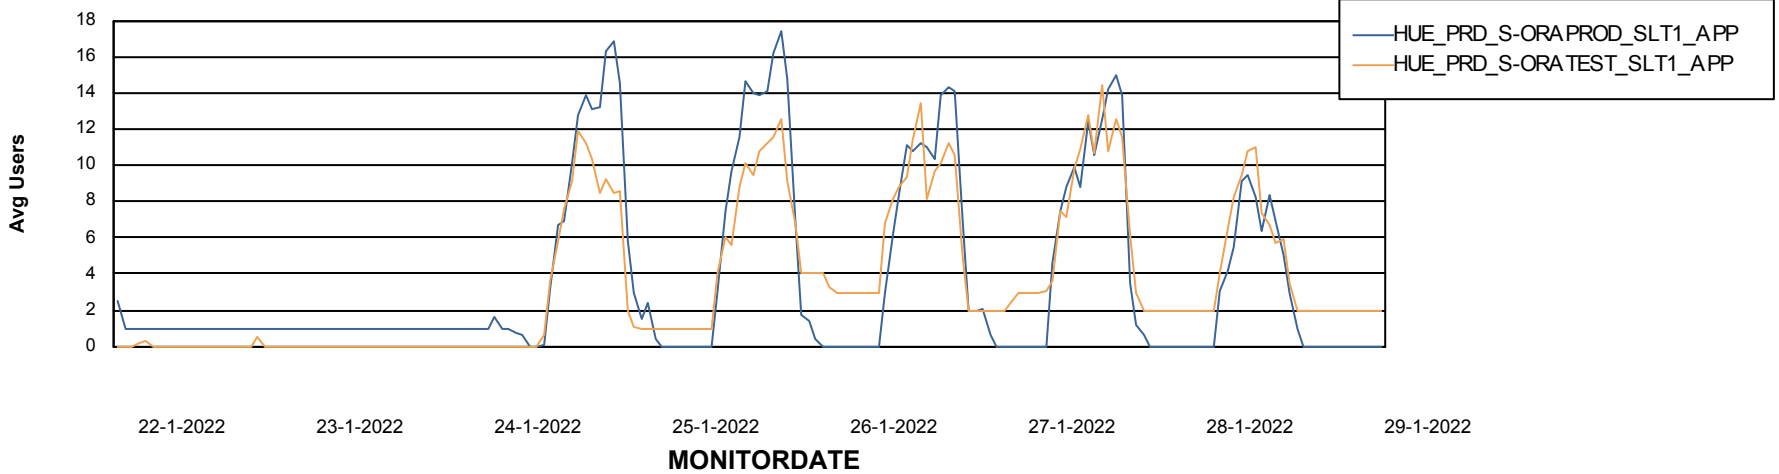

Weekly SLA Customer Report

Customer HUE_Production
Database ID 104

ABSSolute Application Server Services

Avg memory used per ABS Server Service

Avg users per day per ABS server

Weekly SLA Customer Report

Customer HUE_Production
Database ID 104