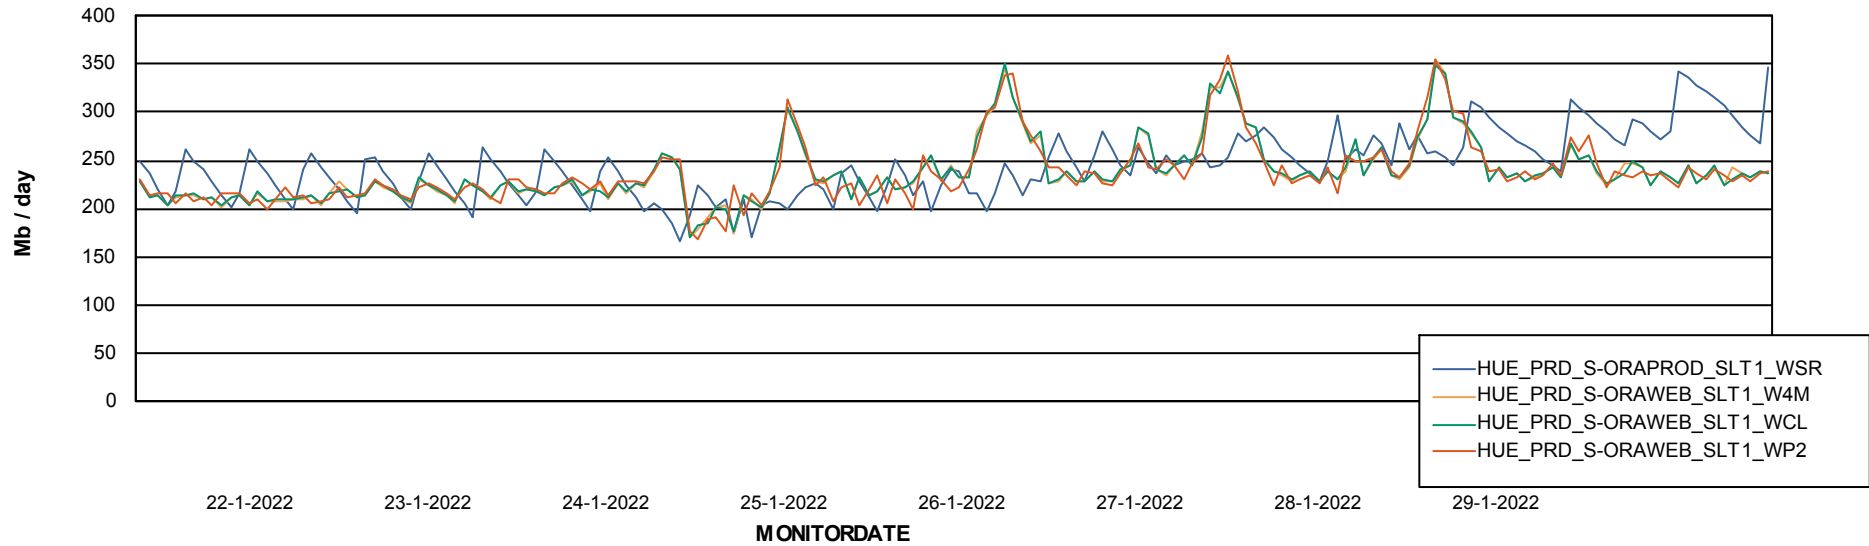

ABSSolute Application ReportServer Services

Avg memory used per ReportServer Service

Weekly SLA Customer Report

Customer HUE_Production
Database ID 104

ABSSolute Web Component Services

Avg memory used per ABS Web component