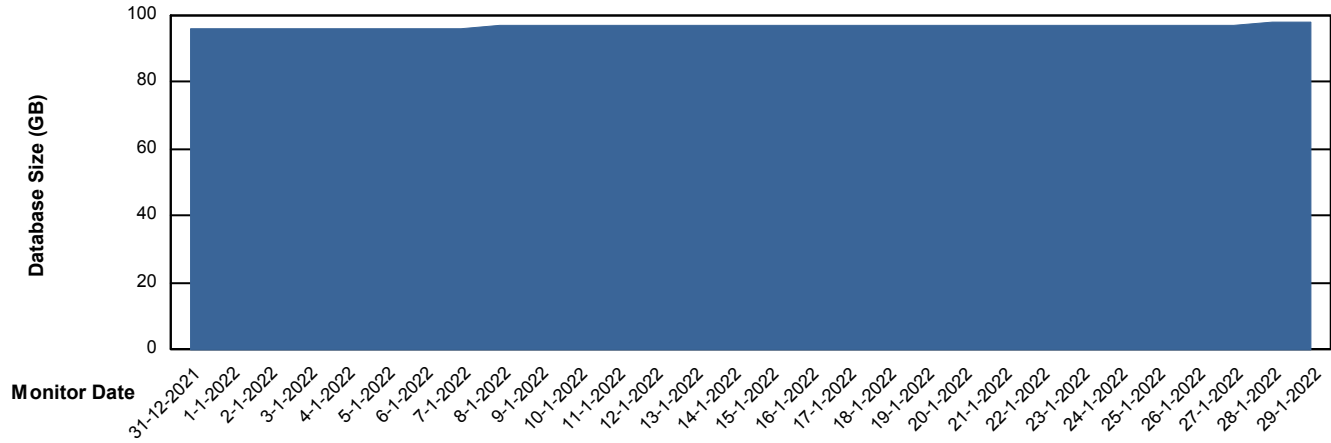

DATABASE SIZE EUT_EUP_PRD_URVINA22T_DB

Database growth over last month