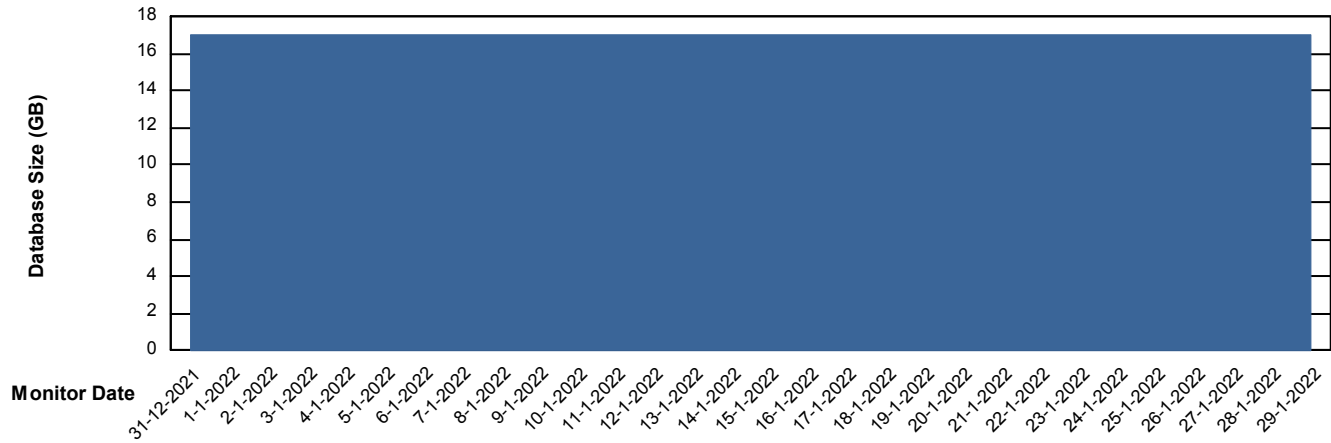

DATABASE SIZE EUT_URM_PRD_URVINA26_DB

Database growth over last month