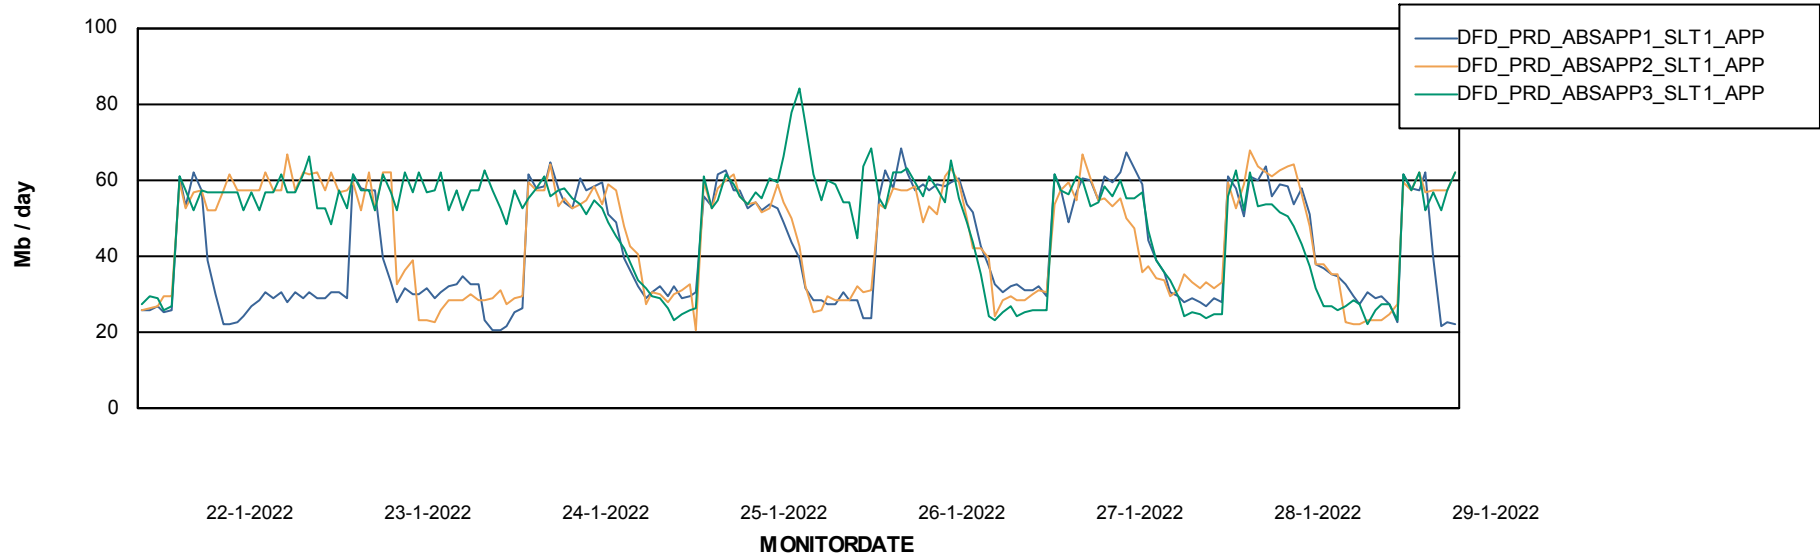

Weekly SLA Customer Report

Customer DFD_Production
Database ID 39

Database Performance DFDDB_Production

DB Processes Max 4
DB Sessions Max 600

Weekly SLA Customer Report

Customer DFD_Production
 Database ID 39

DATABASE SIZE DFDDDB_Production

Database growth over last month

Database Tablespace DFDDDB_Production

Date	Tablespace Name	Filesize (Gb)	Usedsize (Gb)	Percentage free
29-1-2022	ABSDATA	83	0	100
	INDX	161	0	100
28-1-2022	ABSDATA	83	0	100
	INDX	161	0	100
27-1-2022	ABSDATA	83	0	100
	INDX	161	0	100
26-1-2022	ABSDATA	83	0	100
	INDX	161	0	100
25-1-2022	ABSDATA	83	0	100
	INDX	161	0	100
24-1-2022	ABSDATA	83	0	100
	INDX	161	0	100
23-1-2022	ABSDATA	83	0	100
	INDX	161	0	100

Weekly SLA Customer Report

Customer DFD_Production
Database ID 39

ABSSolute Application Server Services

Avg memory used per ABS Server Service

Avg users per day per ABS server

Weekly SLA Customer Report

Customer DFD_Production
Database ID 39