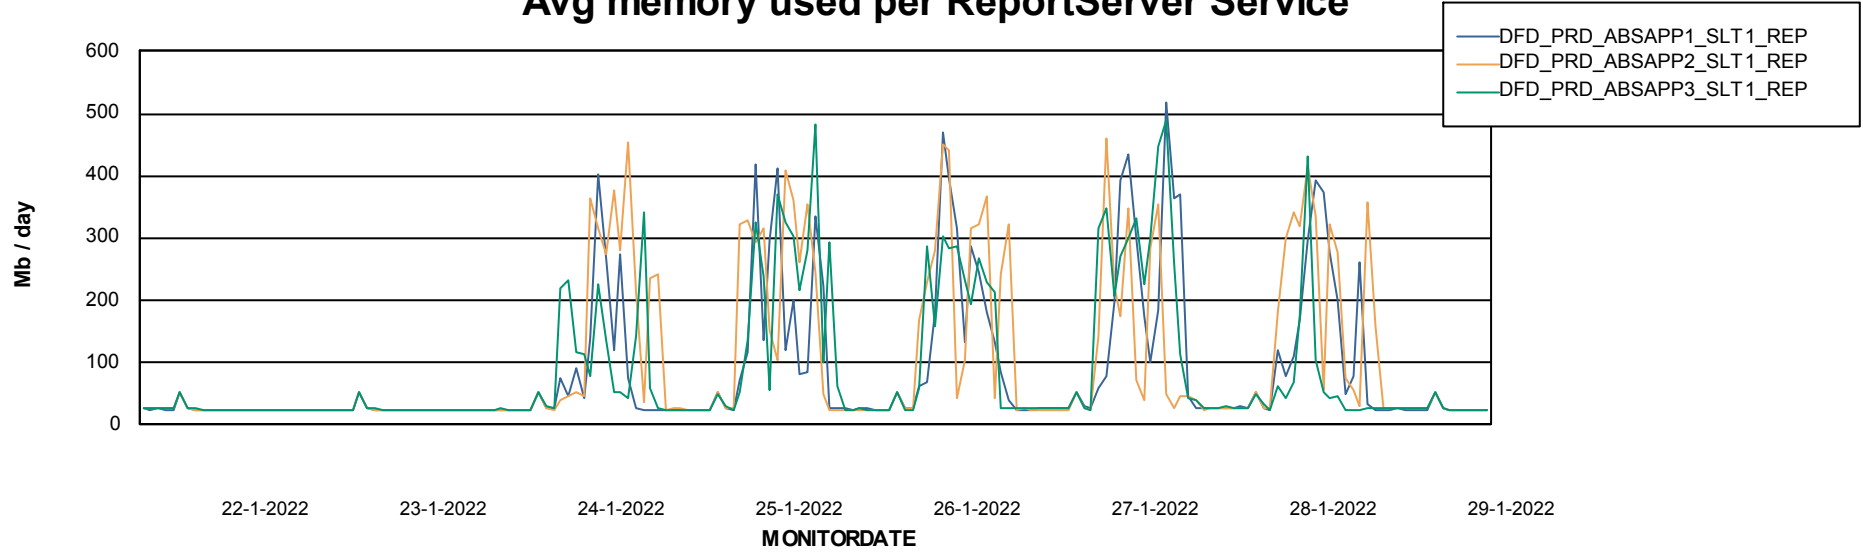

ABSSolute Application ReportServer Services

Avg memory used per ReportServer Service