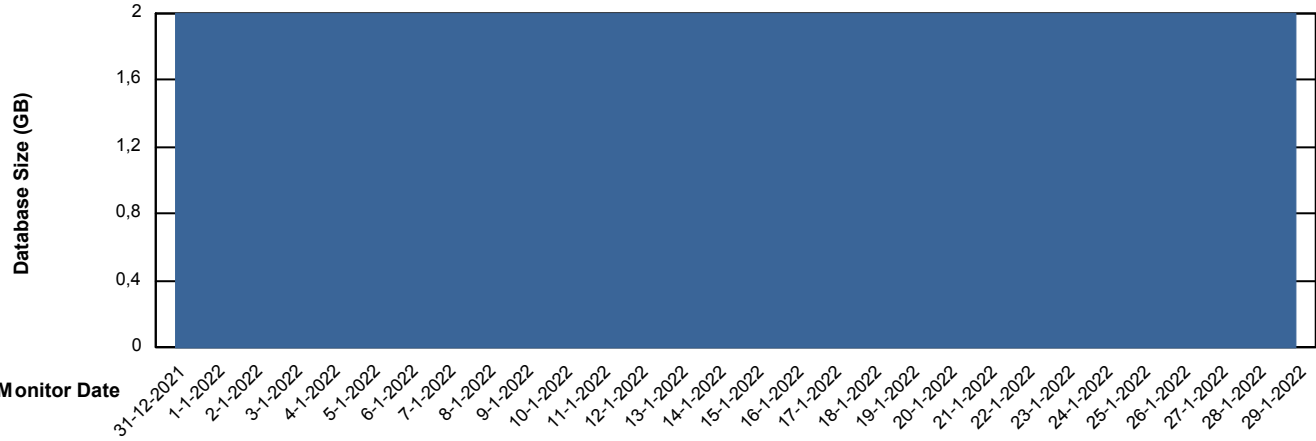

Weekly SLA Customer Report

Customer DFD_Production
Database ID 39

Database Performance DFDDB_Production

DB Processes Max 4
DB Sessions Max 600

Weekly SLA Customer Report

Customer DFD_Production
 Database ID 39

DATABASE SIZE DFDDDB_Production

Database growth over last month

Database Tablespace DFDDDB_Production

Date	Tablespace Name	Filesize (Gb)	Usedsize (Gb)	Percentage free
29-1-2022	ABSDATA	83	0	100
	INDX	161	0	100
28-1-2022	ABSDATA	83	0	100
	INDX	161	0	100
27-1-2022	ABSDATA	83	0	100
	INDX	161	0	100
26-1-2022	ABSDATA	83	0	100
	INDX	161	0	100
25-1-2022	ABSDATA	83	0	100
	INDX	161	0	100
24-1-2022	ABSDATA	83	0	100
	INDX	161	0	100
23-1-2022	ABSDATA	83	0	100
	INDX	161	0	100