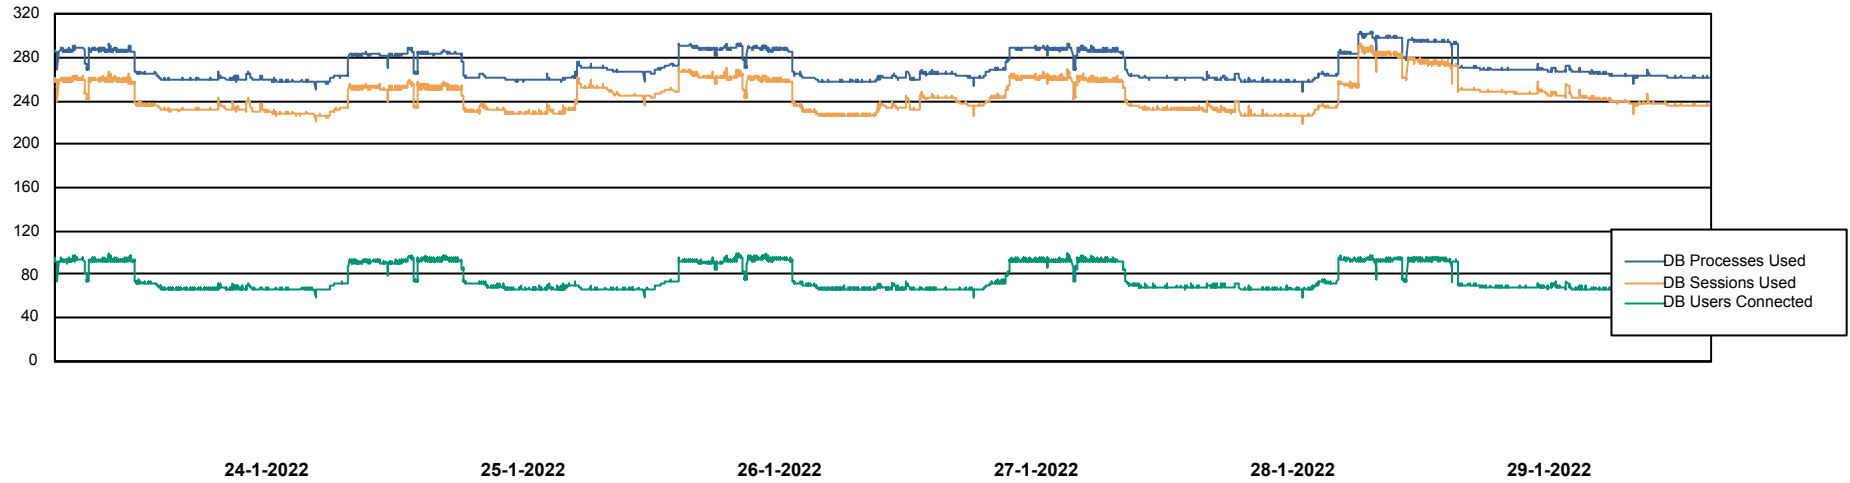

Database Performance CLODB_PRD_CLO-ORA01

DB Processes Max 1,000