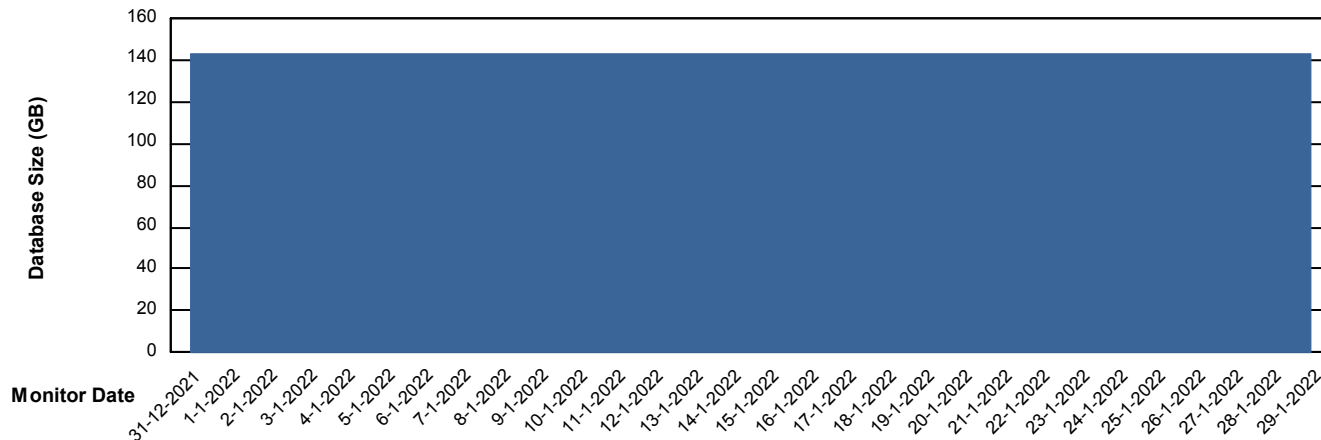

DATABASE SIZE CLODB_TEST_CLO-ORA02

Database growth over last month