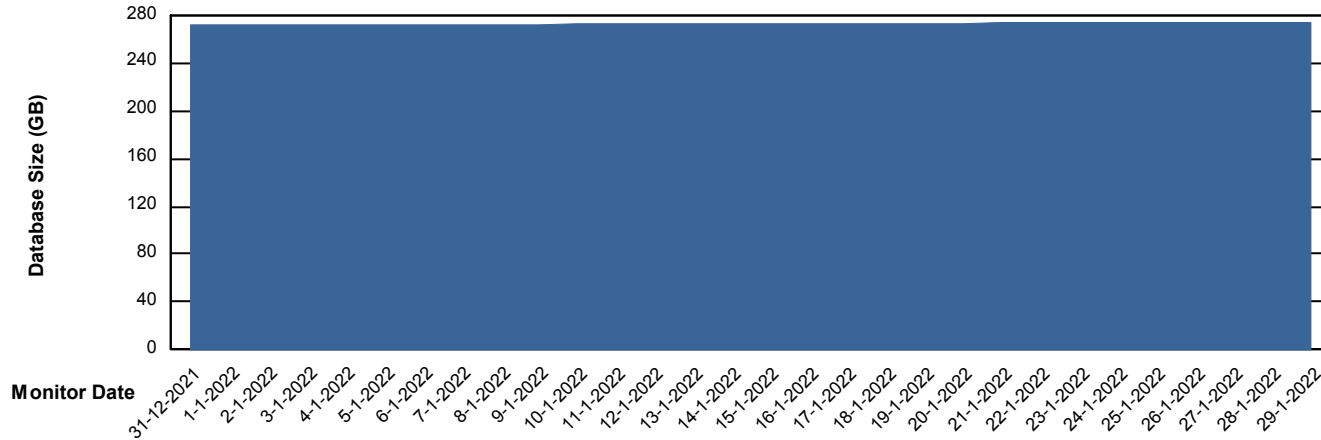

DATABASE SIZE CLODB_PRD_CLO-ORA01

Database growth over last month