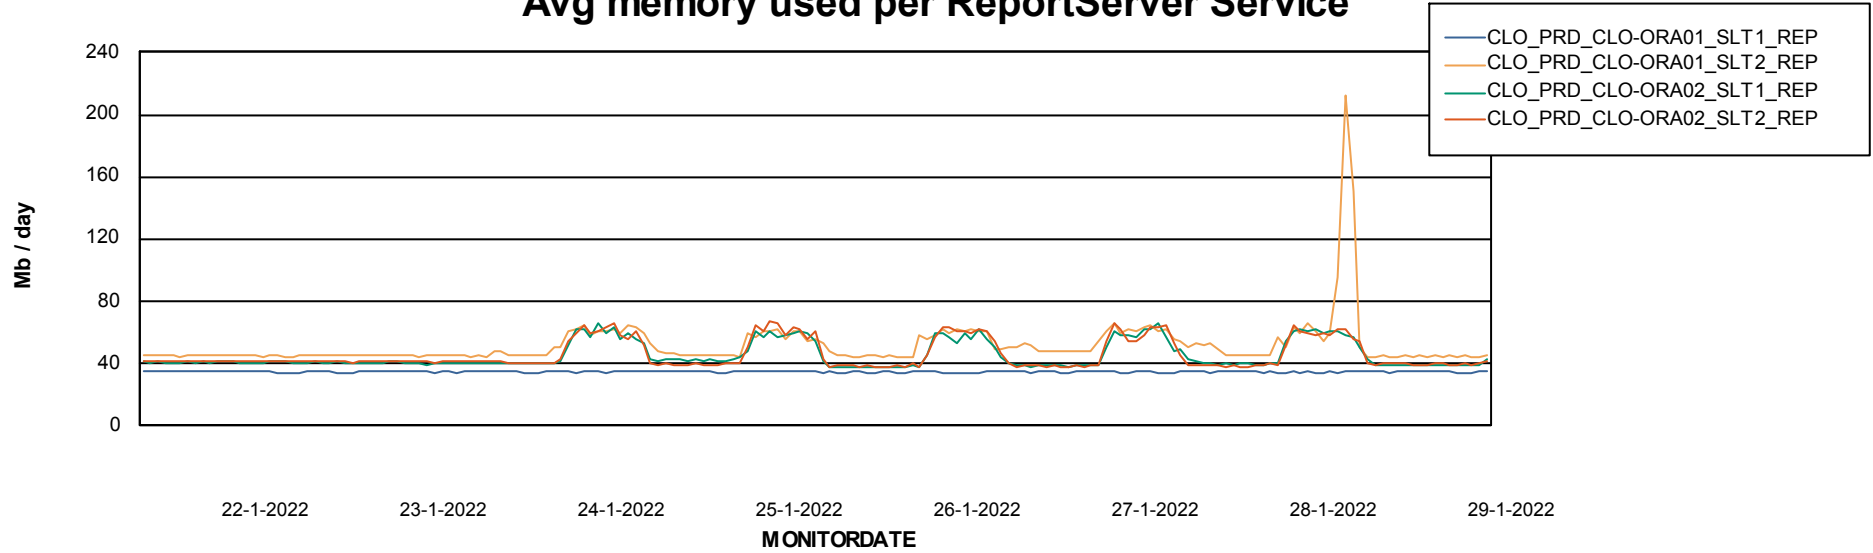

ABSSolute Application ReportServer Services

Avg memory used per ReportServer Service