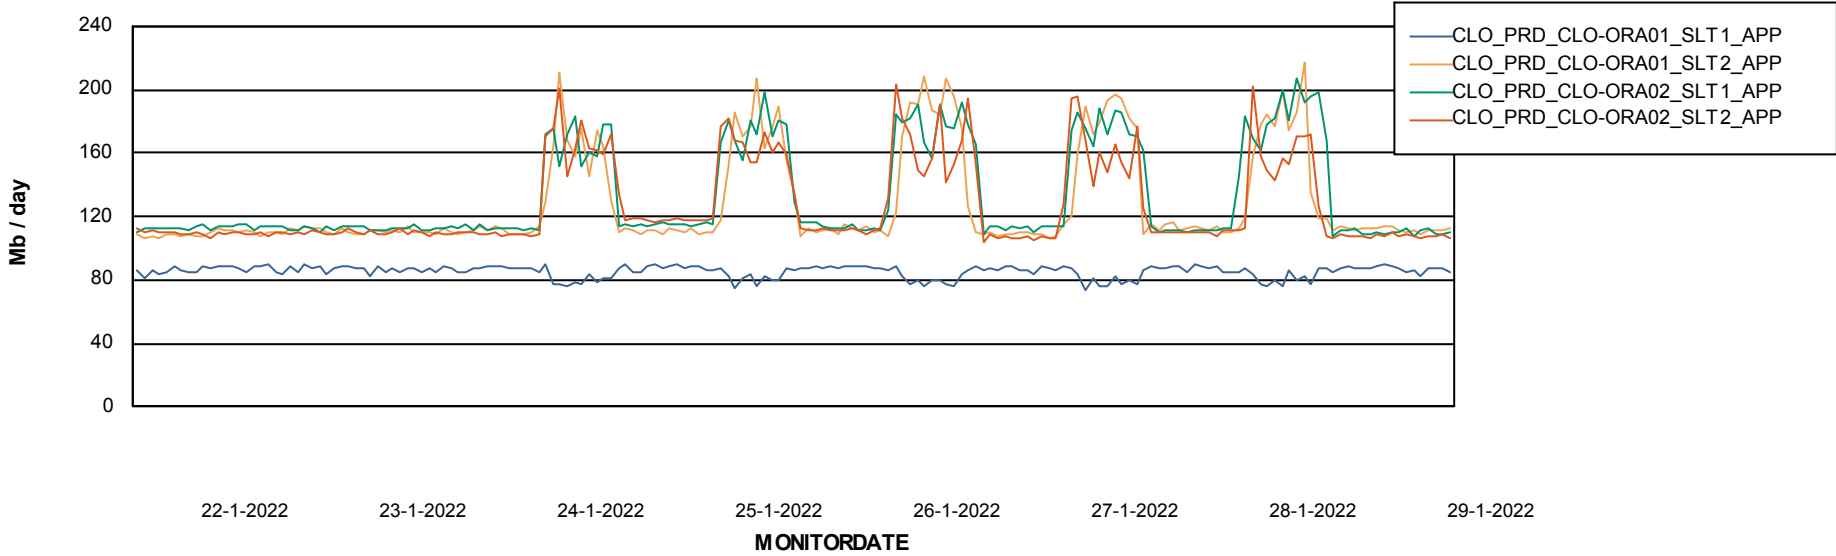

ABSSolute Application Server Services

Avg memory used per ABS Server Service