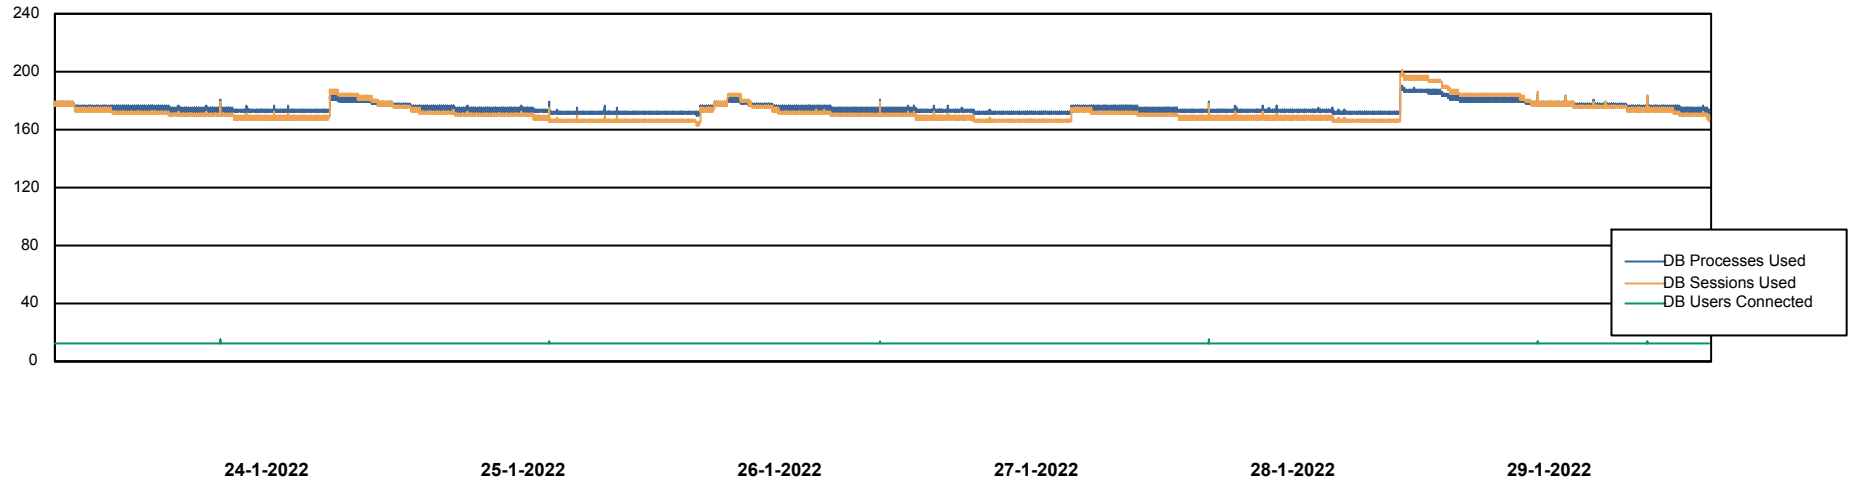

DB Processes Max 1,000

Weekly SLA Customer Report

Customer CLO Production
Database ID 38

Database Performance CLODB_TEST_CLO-ORA02

DB Processes Max 1,000

Weekly SLA Customer Report

Customer CLO Production
Database ID 38