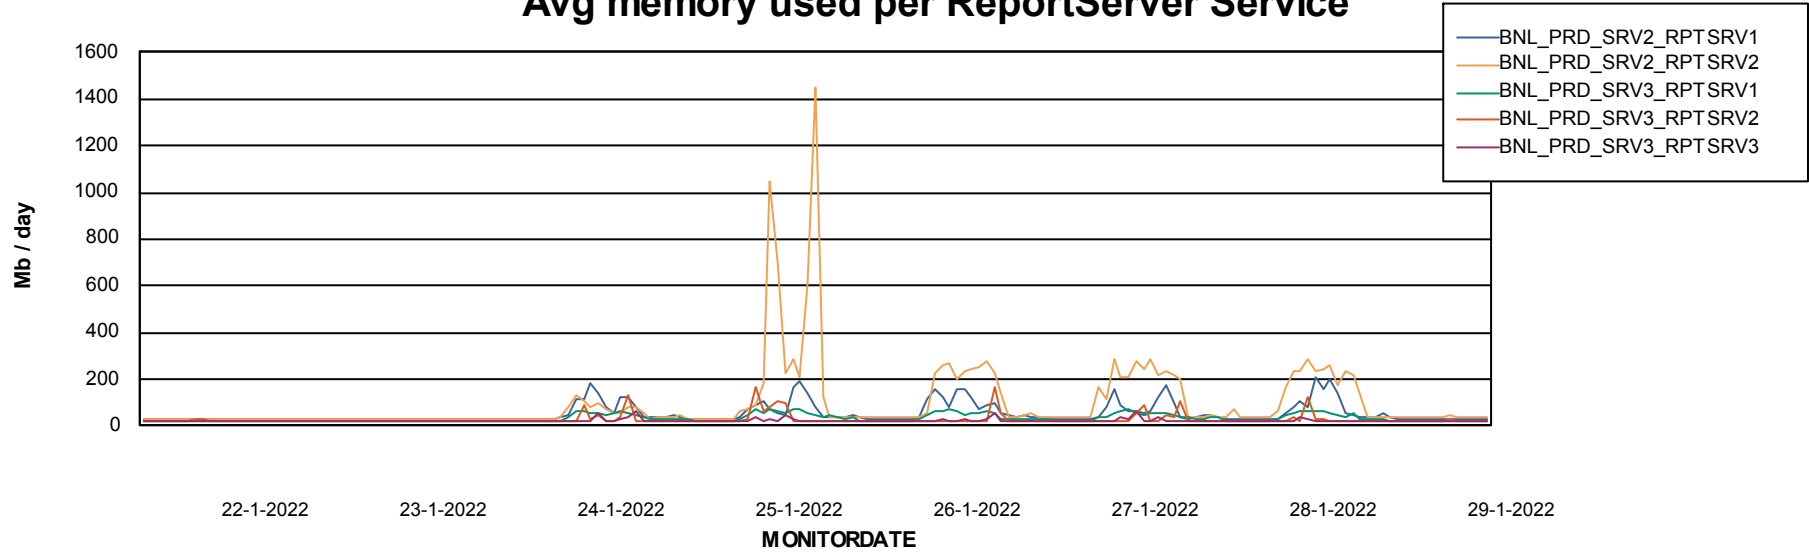

ABSolute Web Component Services

Avg memory used per ReportServer Service