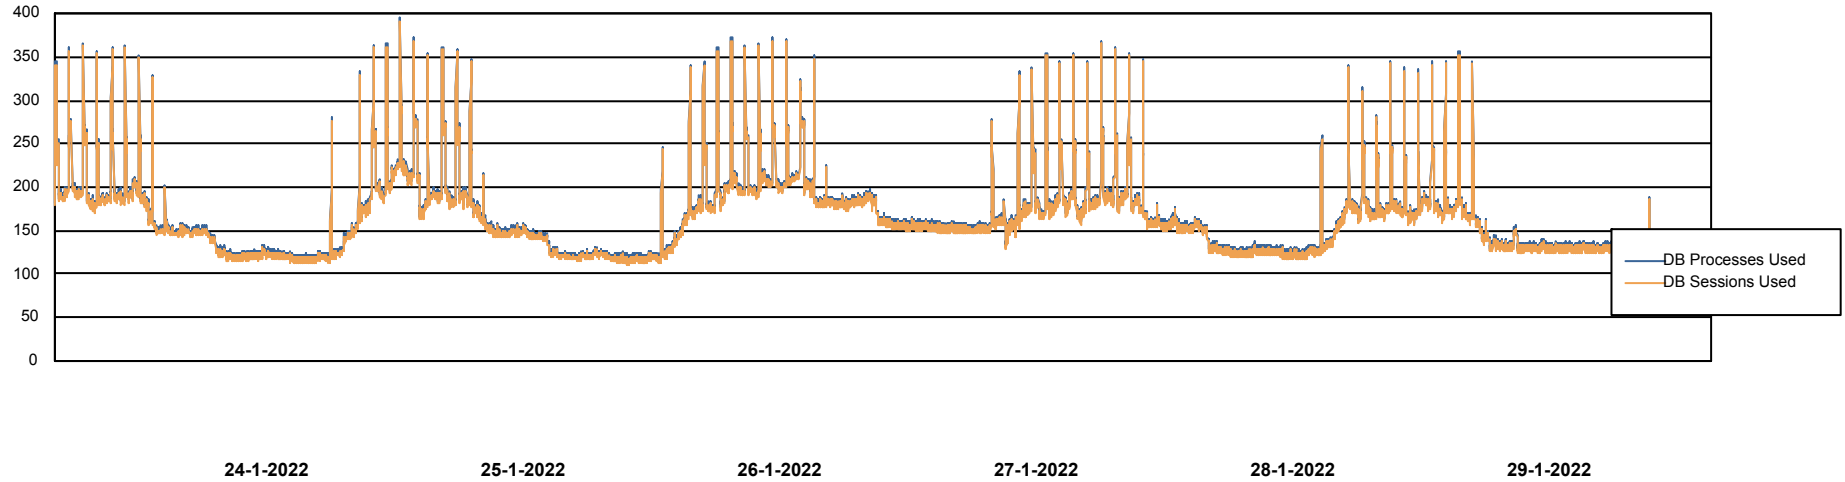

Harddisk Usage BNL_PRD_vm-absa03

	Free disk space on C: (%)	Total disk space on C: (Gb)	Used disk space on C: (Gb)	Free disk space on D: (%)	Total disk space on D: (Gb)	Used disk space on D: (Gb)	Free disk space on F: (%)	Total disk space on F: (Gb)	Used disk space on F: (Gb)
29-1-2022	69	127	39	71	127	37	92	64	5
28-1-2022	68	127	41	71	127	36	92	64	5
27-1-2022	68	127	41	71	127	36	92	64	5
26-1-2022	67	127	43	71	127	36	92	64	5
25-1-2022	67	127	43	71	127	36	92	64	5
24-1-2022	67	127	43	71	127	36	92	64	5
23-1-2022	67	127	43	71	127	36	92	64	5

Weekly SLA Customer Report

Customer BNL_Production
Database ID 83

Database Performance BNLDB_Production

DB Processes Max 700
DB Processes Max 0
DB Processes Max 20

Weekly SLA Customer Report

Customer BNL_Production
 Database ID 83