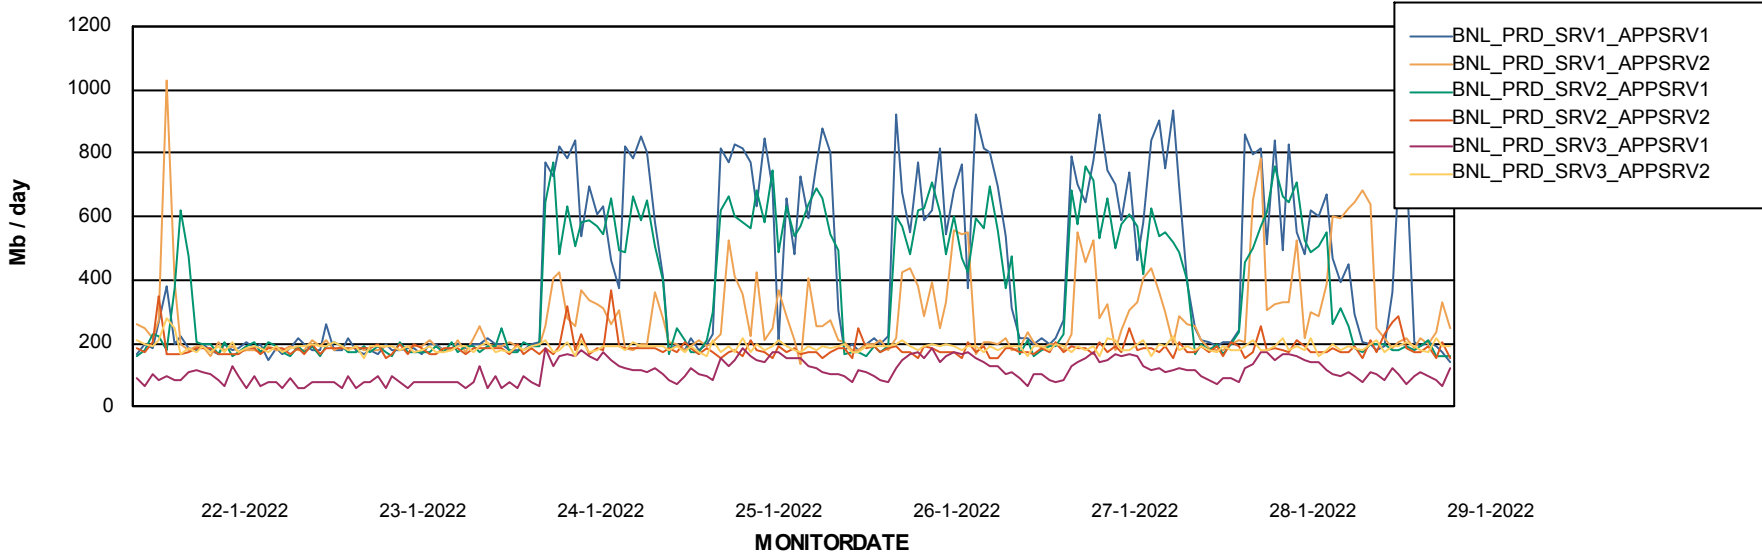

Weekly SLA Customer Report

Customer BNL_Production
Database ID 83

Database Performance BNLDB_Production

DB Processes Max 700
DB Processes Max 0
DB Processes Max 20

Weekly SLA Customer Report

Customer BNL_Production
 Database ID 83

DATABASE SIZE BNLDB_Production

Database growth over last month

Database Tablespace BNLDB_Production

Date	Tablespace Name	Filesize (Gb)	Usedsize (Gb)	Percentage free
29-1-2022	ABSDATA	122	69	44
	INDX	340	159	53
28-1-2022	ABSDATA	122	69	44
	INDX	340	159	53
27-1-2022	ABSDATA	122	69	44
	INDX	340	159	53
26-1-2022	ABSDATA	122	69	44
	INDX	340	158	54
25-1-2022	ABSDATA	122	69	44
	INDX	340	158	54
24-1-2022	ABSDATA	122	69	44
	INDX	340	158	54
23-1-2022	ABSDATA	122	68	44
	INDX	340	157	54

Weekly SLA Customer Report

Customer BNL_Production
Database ID 83

ABSSolute Application Server Services

Avg memory used per ABS Server Service

Avg users per day per ABS server

Weekly SLA Customer Report

Customer BNL_Production
Database ID 83