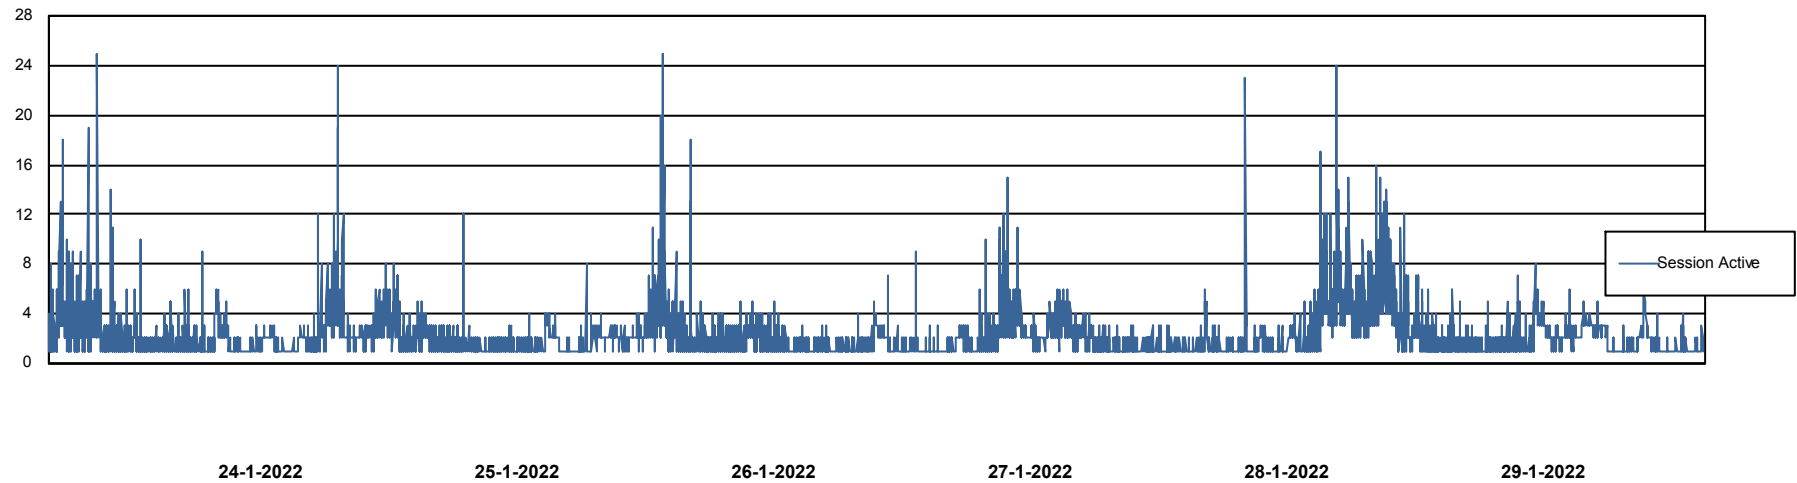

Database Performance BGGDB_Production

DB Processes Max 300
DB Sessions Max 474