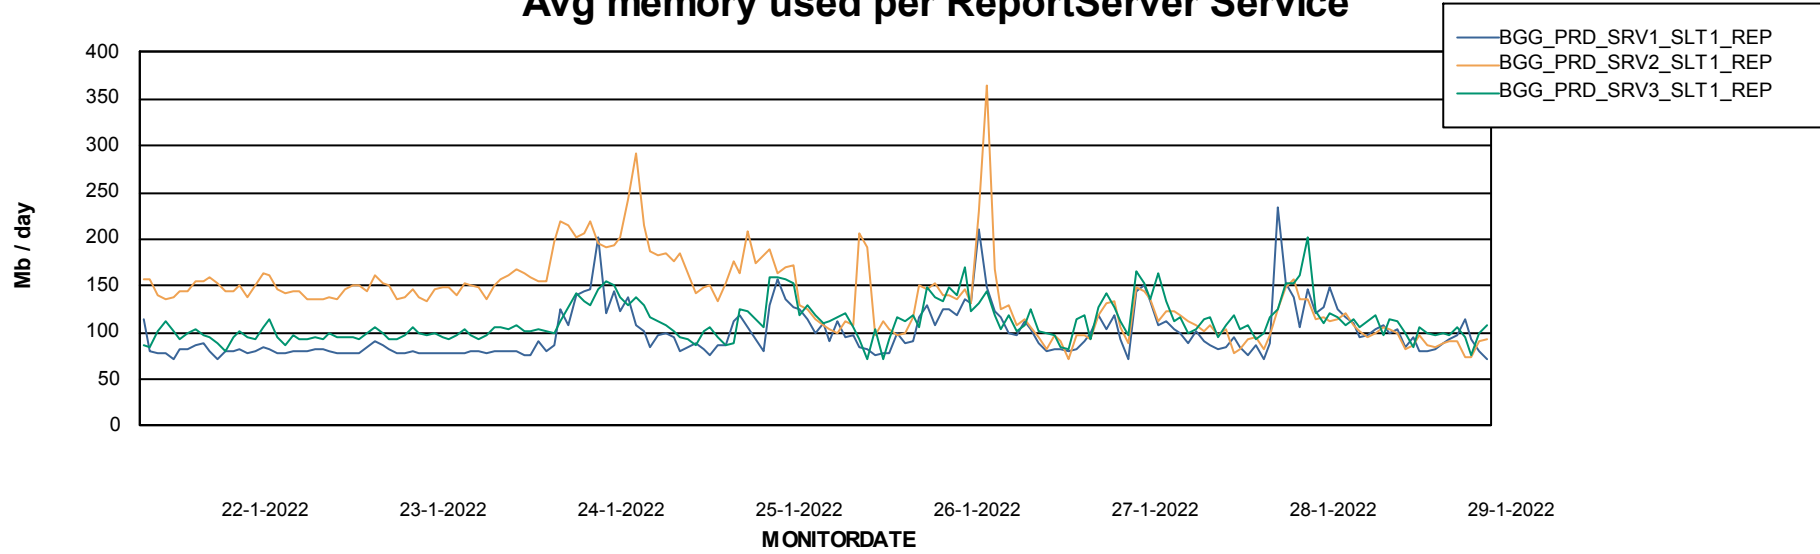

Avg memory used per ABS Server Service

Avg users per day per ABS server

Weekly SLA Customer Report

Customer BGG_Production
Database ID 58

ABSSolute Application ReportServer Services

Avg memory used per ReportServer Service