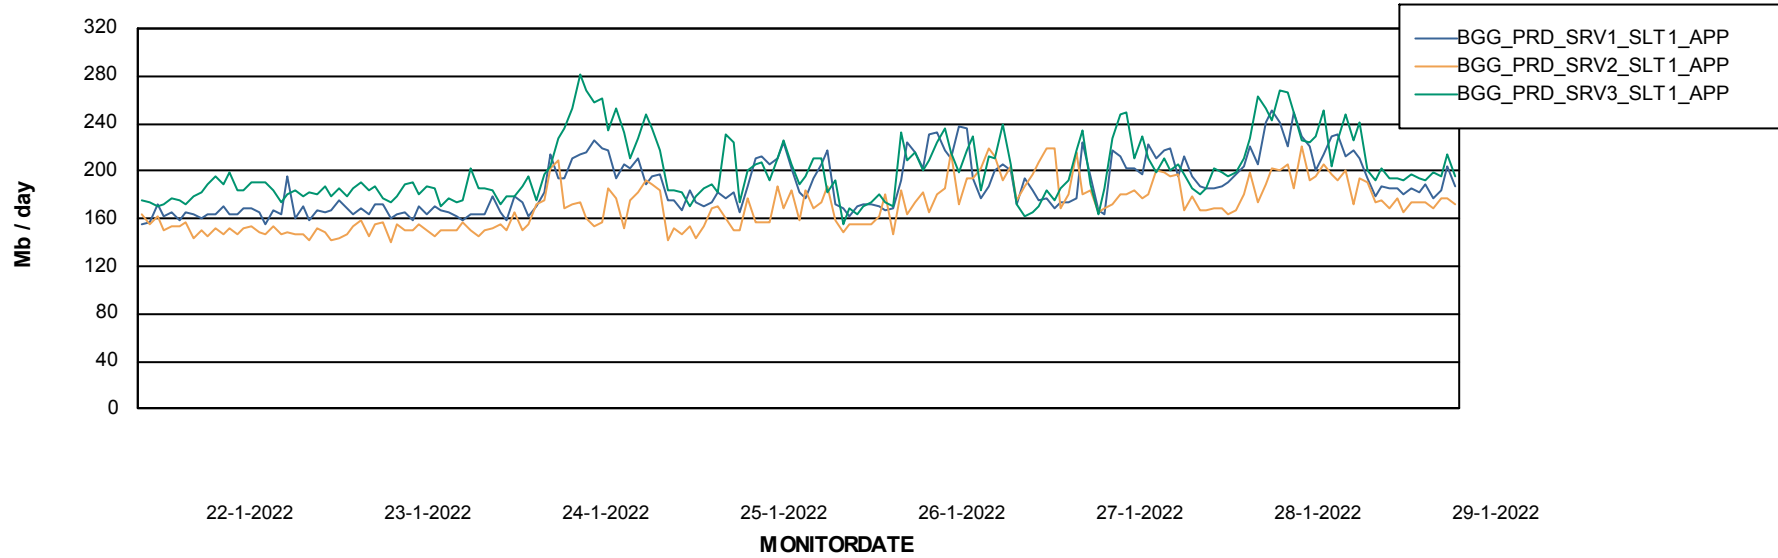

ABSSolute Application Server Services

Avg memory used per ABS Server Service