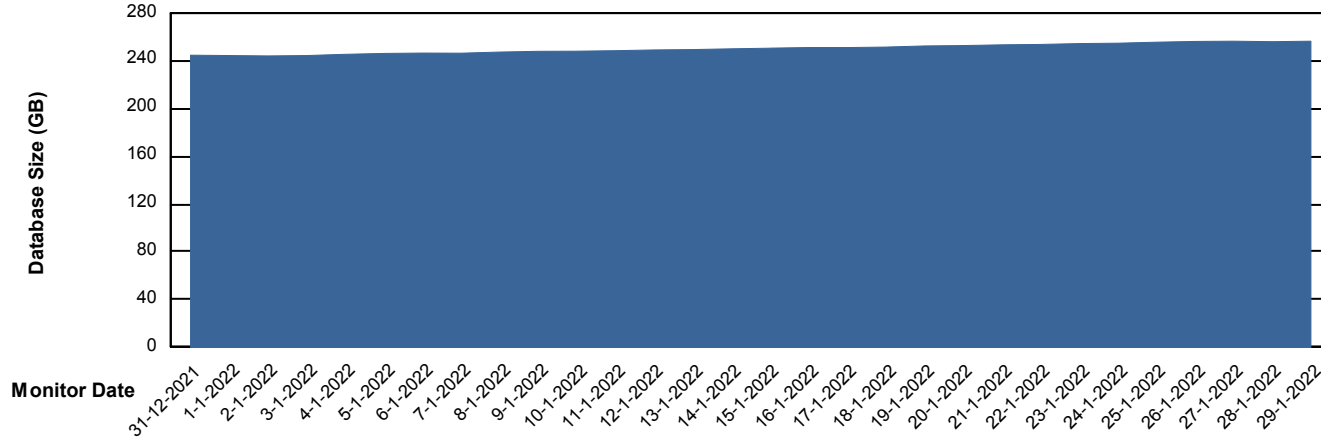

DB Processes Max 300
DB Sessions Max 474

Weekly SLA Customer Report

Customer BGG_Production
Database ID 58

Database Performance BGGDB_Standby

DB Processes Max 300
DB Sessions Max 474

Weekly SLA Customer Report

Customer BGG_Production
Database ID 58

DATABASE SIZE BGGDB_BI

Database growth over last month

DATABASE SIZE BGGDB_Production

Database growth over last month

Weekly SLA Customer Report

Customer BGG_Production
Database ID 58