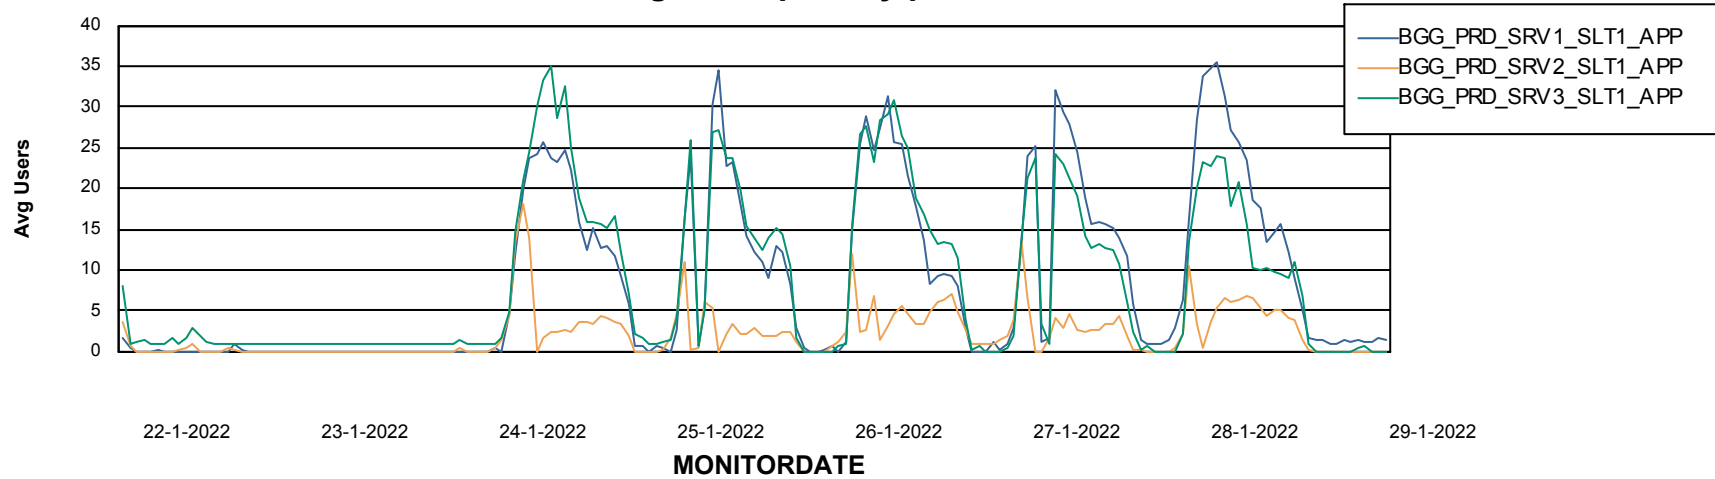

Avg users per day per ABS server