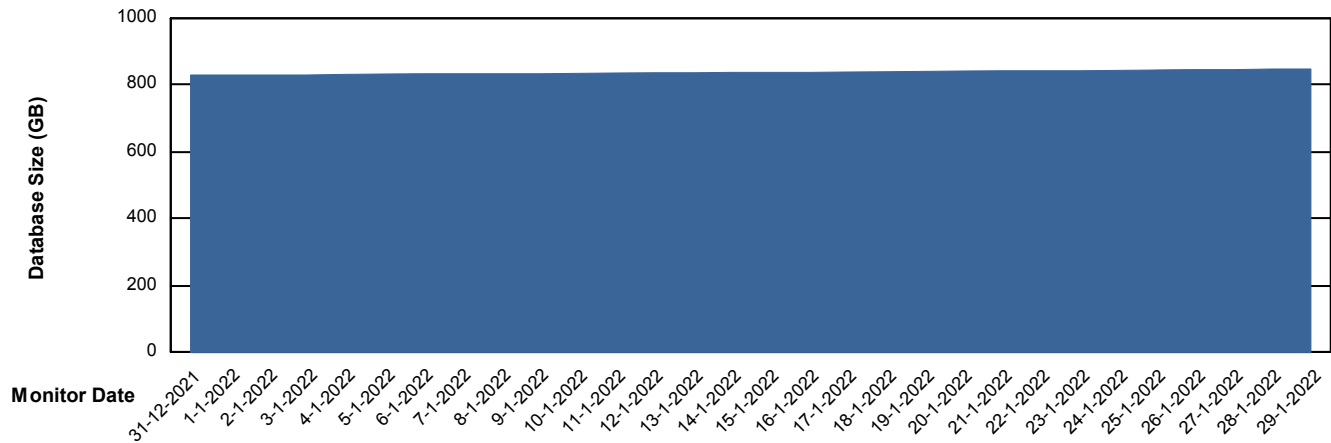

DATABASE SIZE AUJ_DB1_Primary

Database growth over last month