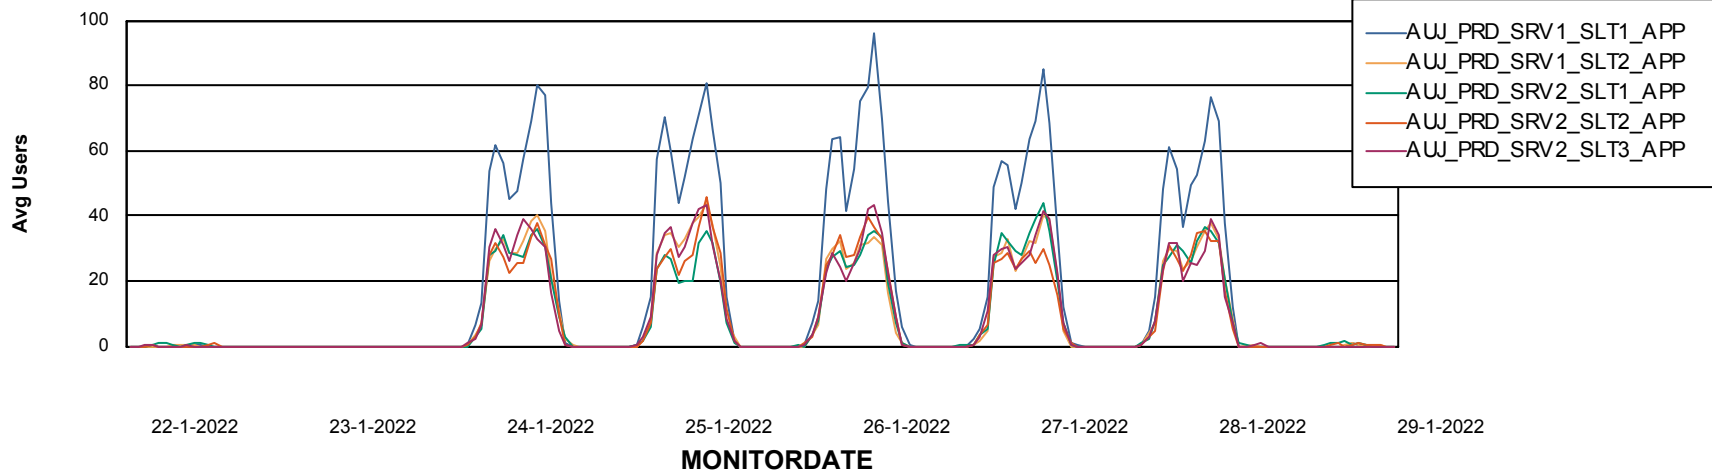

Avg users per day per ABS server