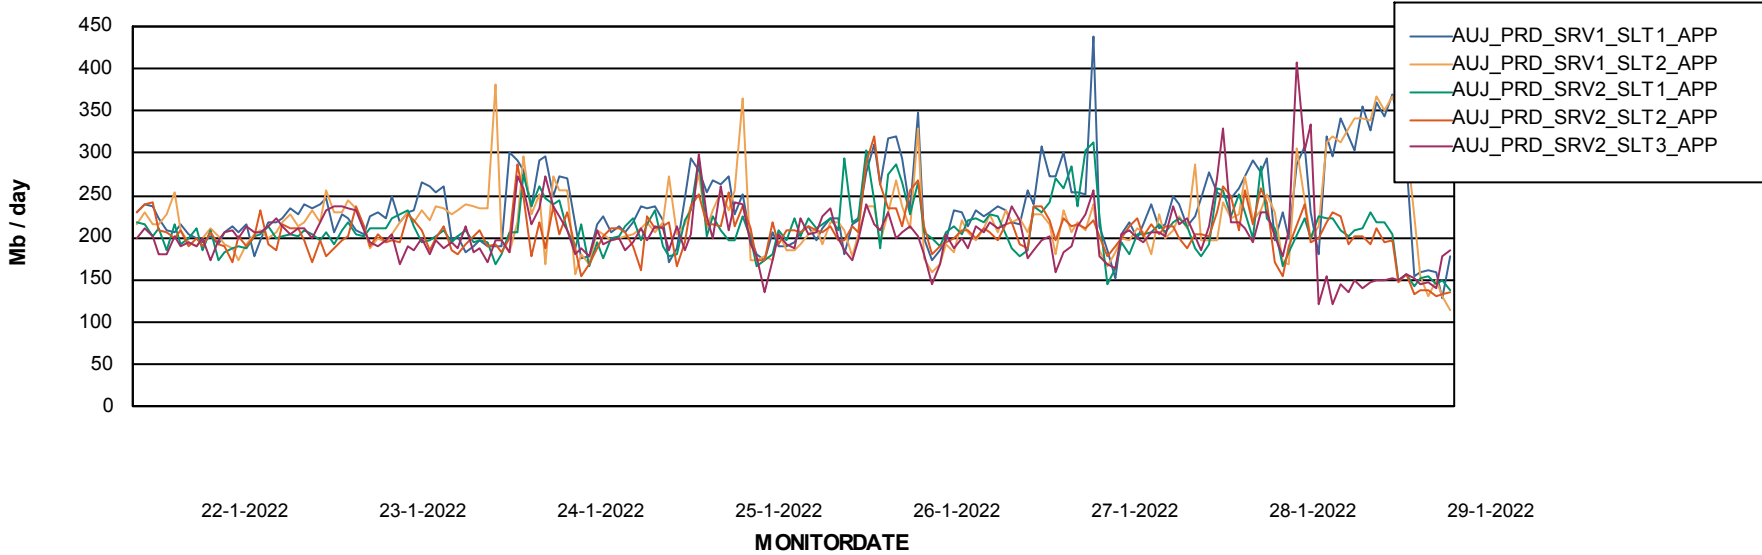

ABSSolute Application Server Services

Avg memory used per ABS Server Service