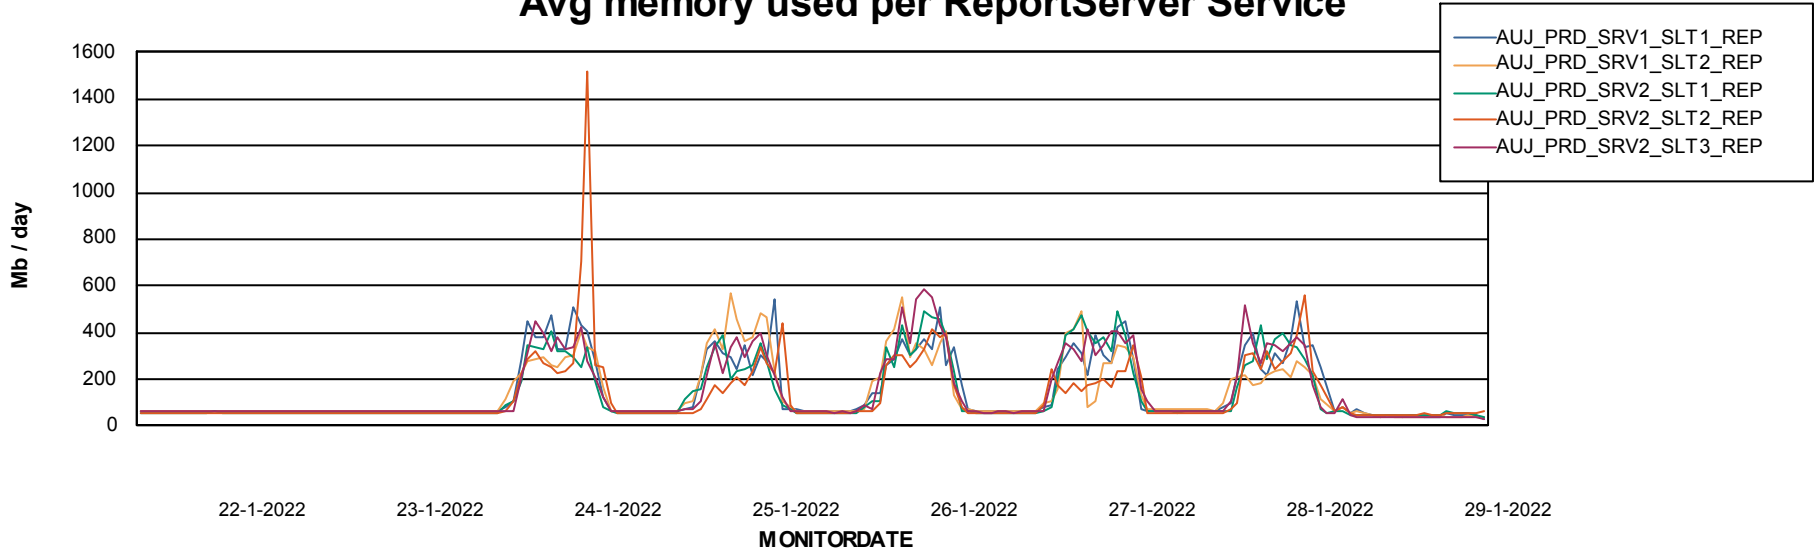

ABSSolute Application ReportServer Services

Avg memory used per ReportServer Service