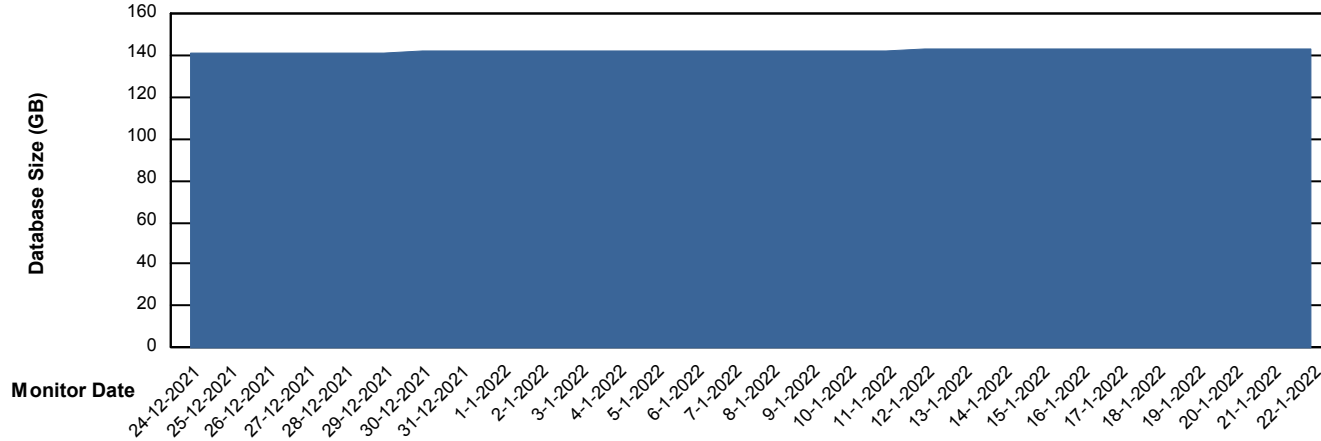

DATABASE SIZE VOSDB_BI

Database growth over last month