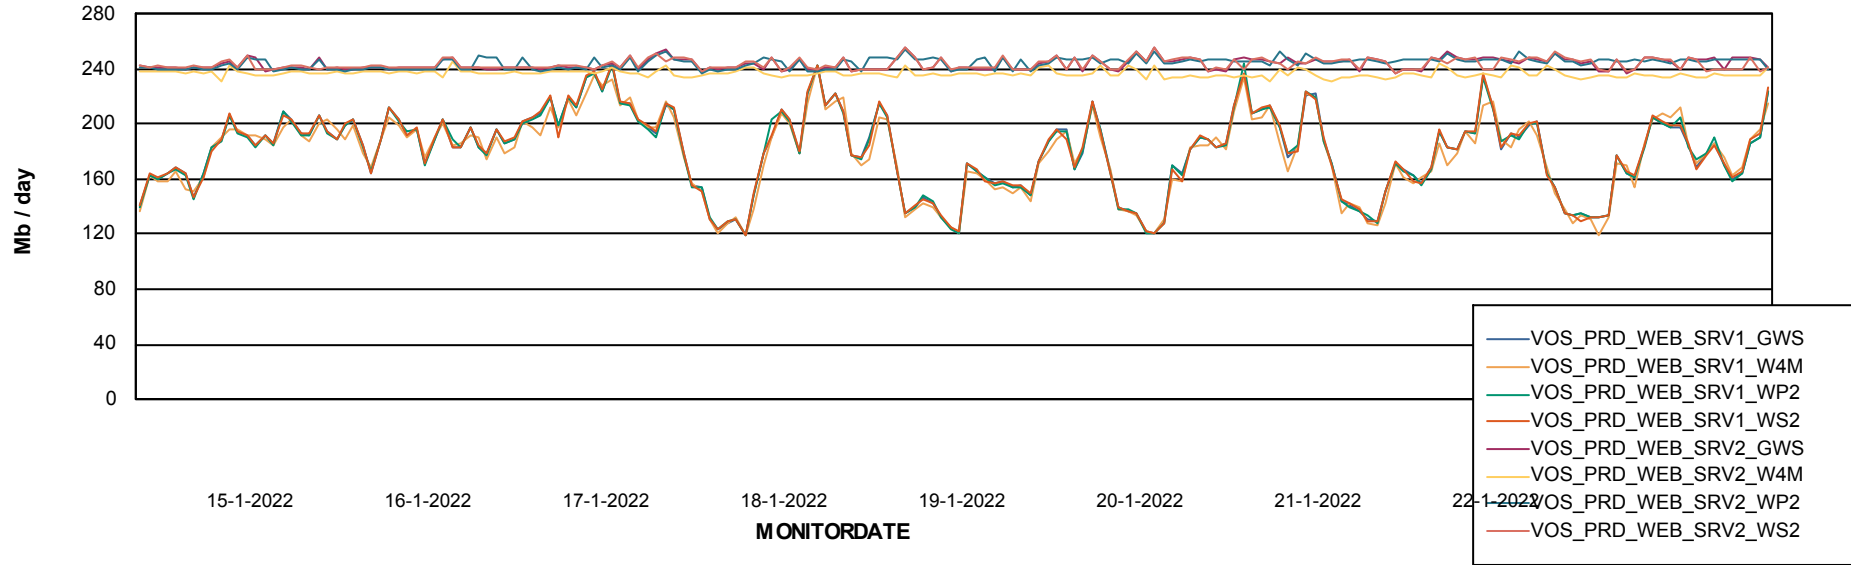

ABSSolute Web Component Services

Avg memory used per ABS Web component