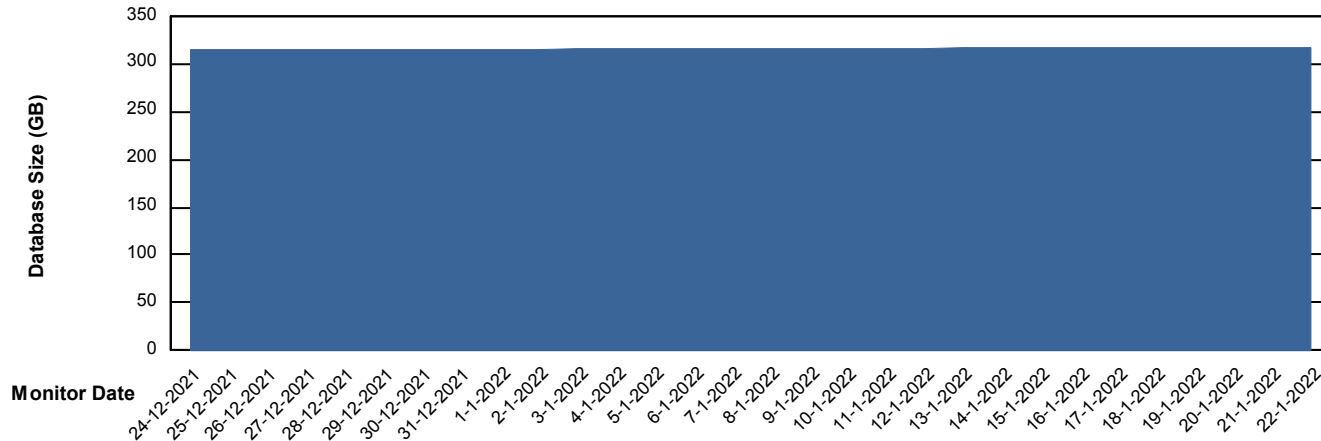

DATABASE SIZE VOSDB_Production

Database growth over last month