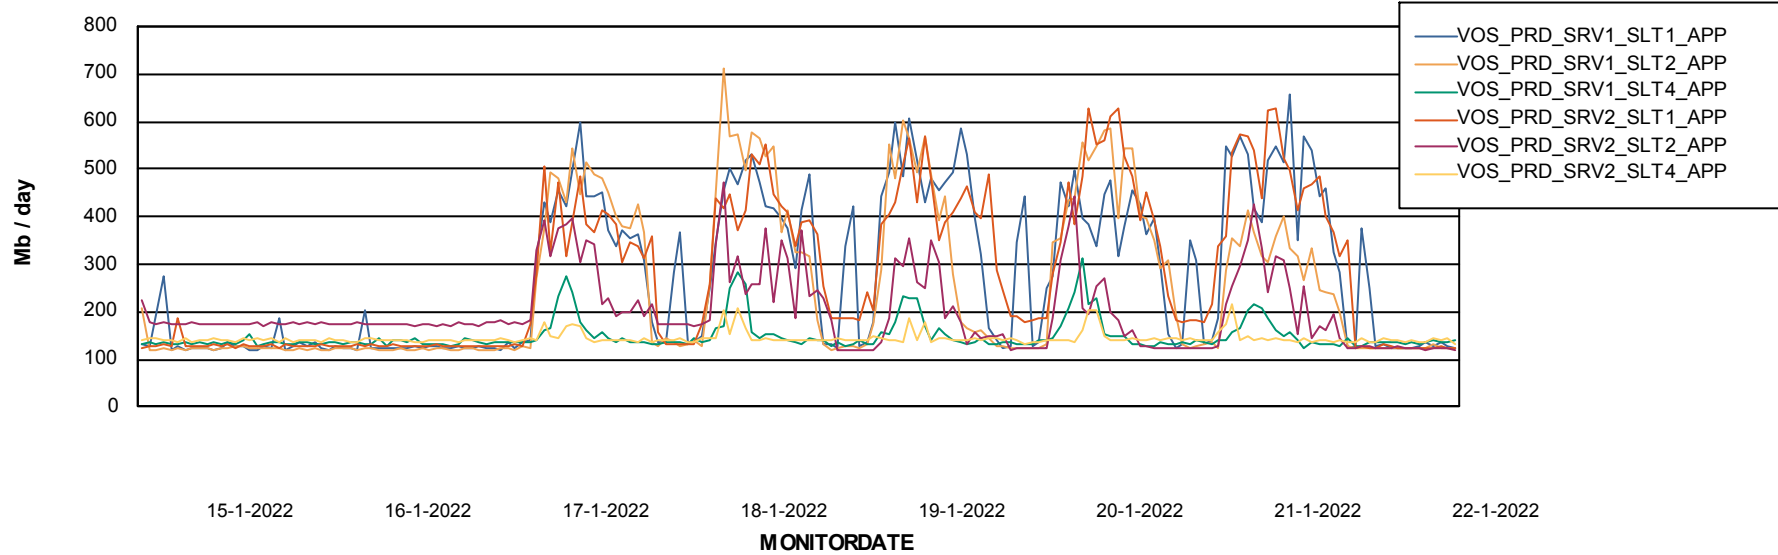

ABSSolute Application Server Services

Avg memory used per ABS Server Service