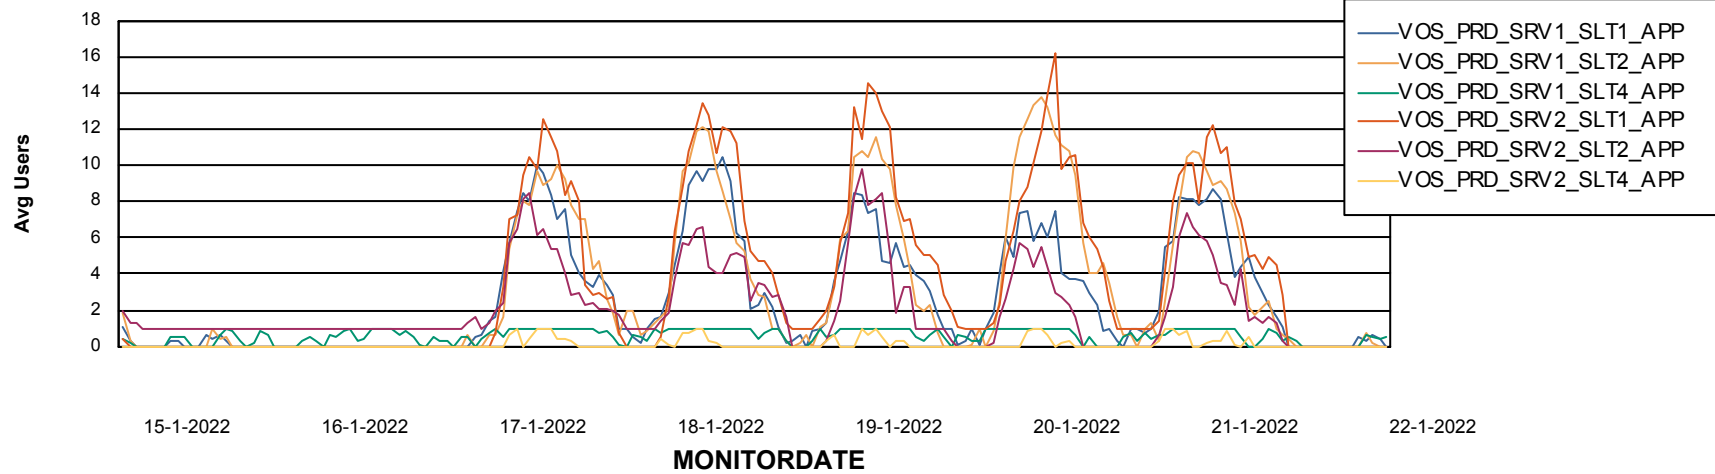

Avg users per day per ABS server