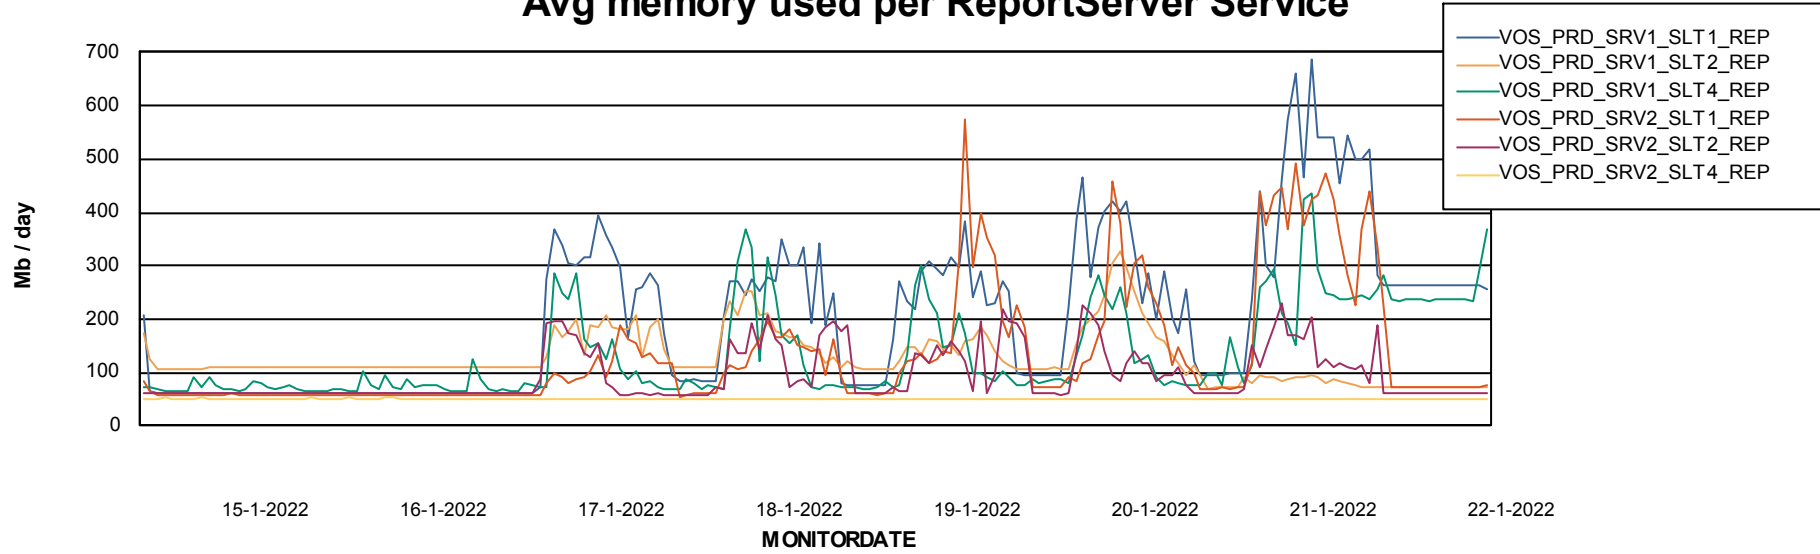

ABSSolute Application ReportServer Services

Avg memory used per ReportServer Service