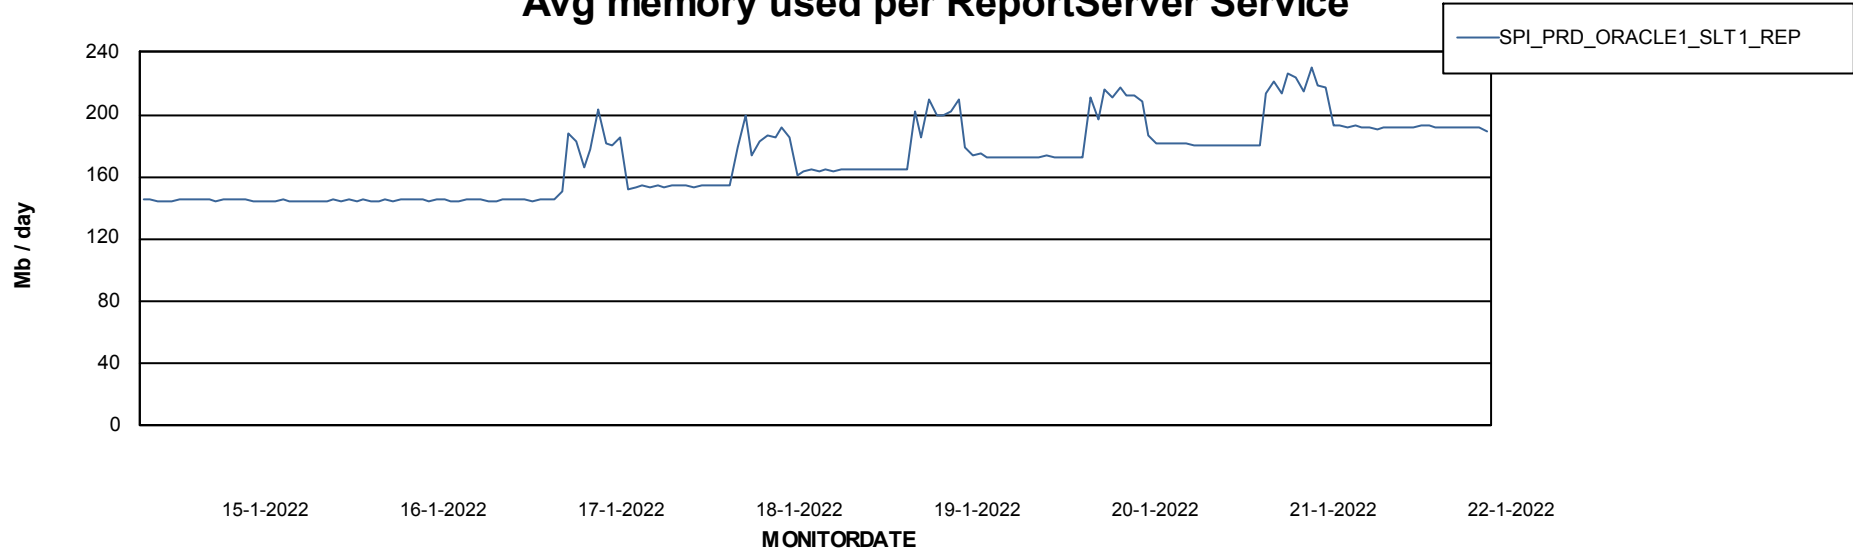

ABSSolute Application ReportServer Services

Avg memory used per ReportServer Service