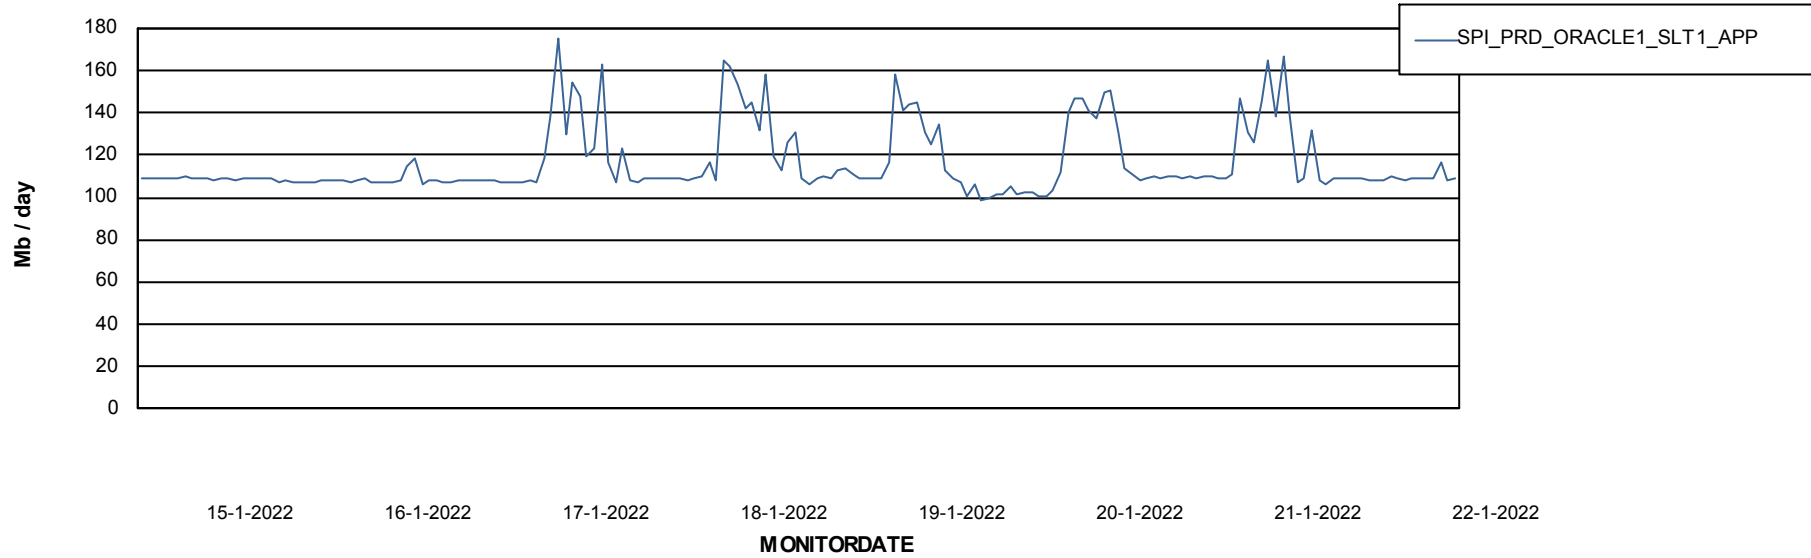

ABSSolute Application Server Services

Avg memory used per ABS Server Service