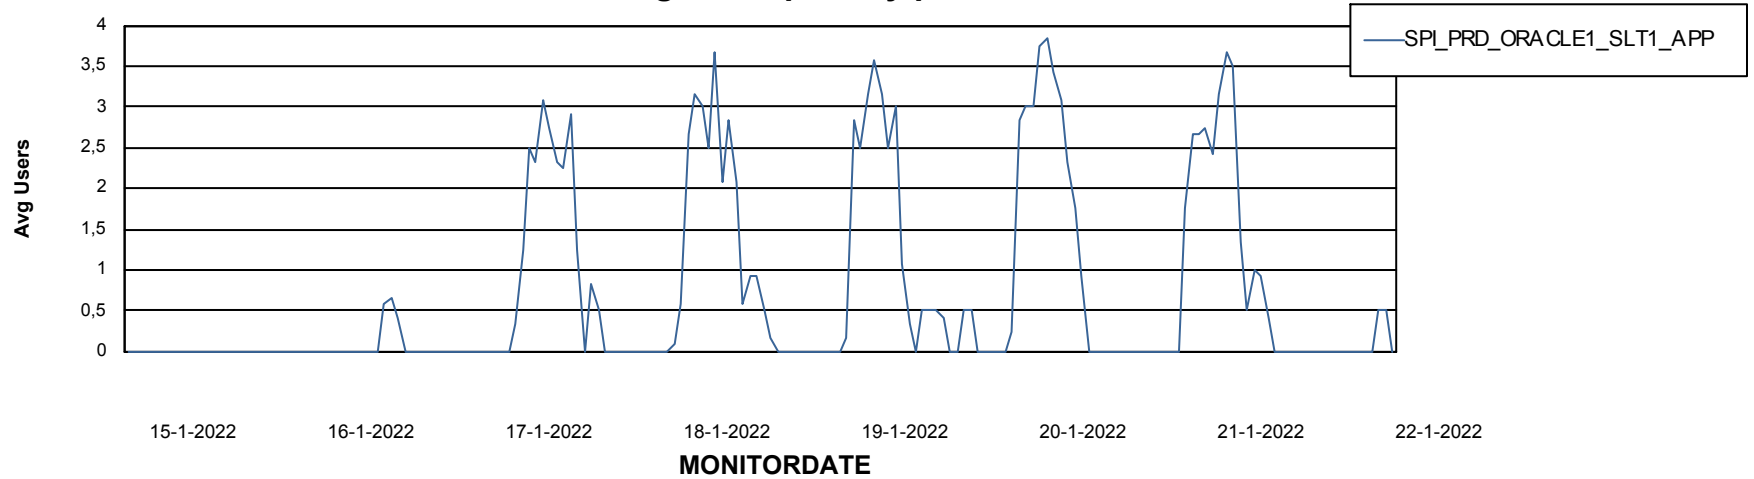

Avg users per day per ABS server