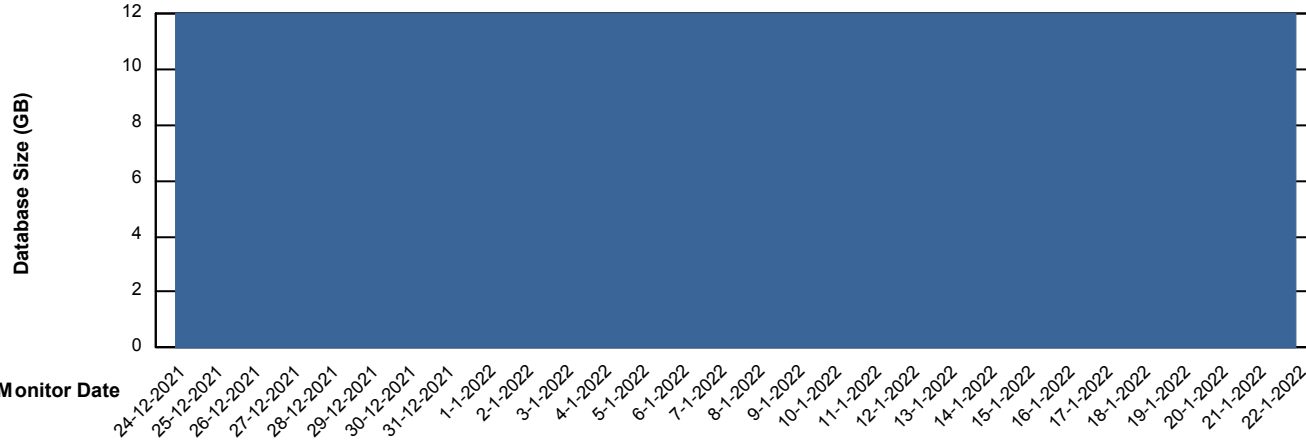

DATABASE SIZE SPIDB_Production

Database growth over last month