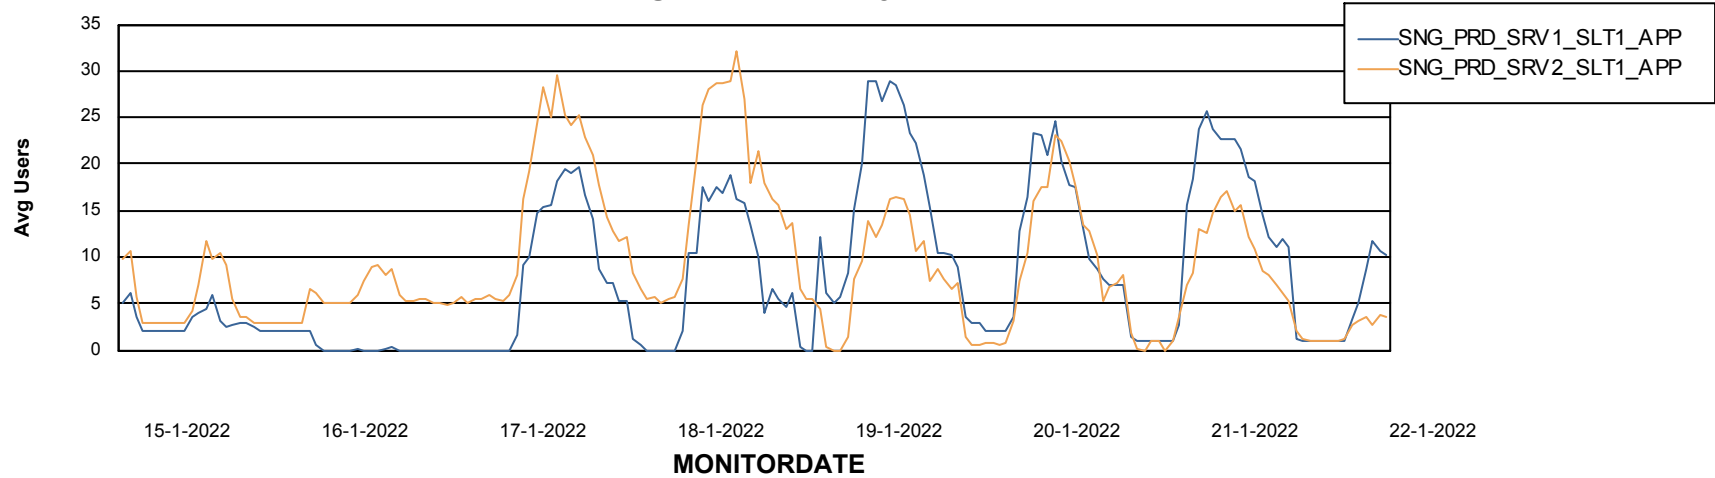

Database Performance SNG_PRD_ORACLE1

Weekly SLA Customer Report

Customer SNG_Production
 Database ID 70

DATABASE SIZE SNG_PRD_ORACLE1

Database growth over last month

Database Tablespace SNG_PRD_ORACLE1

Date	Tablespace Name	Filesize (Gb)	Usedsize (Gb)	Percentage free
22-1-2022	ABSDATA	48	32	33
	INDX	110	83	24
21-1-2022	ABSDATA	48	32	33
	INDX	110	83	24
20-1-2022	ABSDATA	48	32	33
	INDX	110	83	24
19-1-2022	ABSDATA	48	32	33
	INDX	110	83	24
18-1-2022	ABSDATA	48	32	33
	INDX	110	83	24
17-1-2022	ABSDATA	48	32	33
	INDX	110	83	24
16-1-2022	ABSDATA	48	32	33
	INDX	110	83	24

Weekly SLA Customer Report

Customer SNG_Production
Database ID 70

ABSSolute Application Server Services

Avg memory used per ABS Server Service

Avg users per day per ABS server

Weekly SLA Customer Report

Customer SNG_Production
Database ID 70