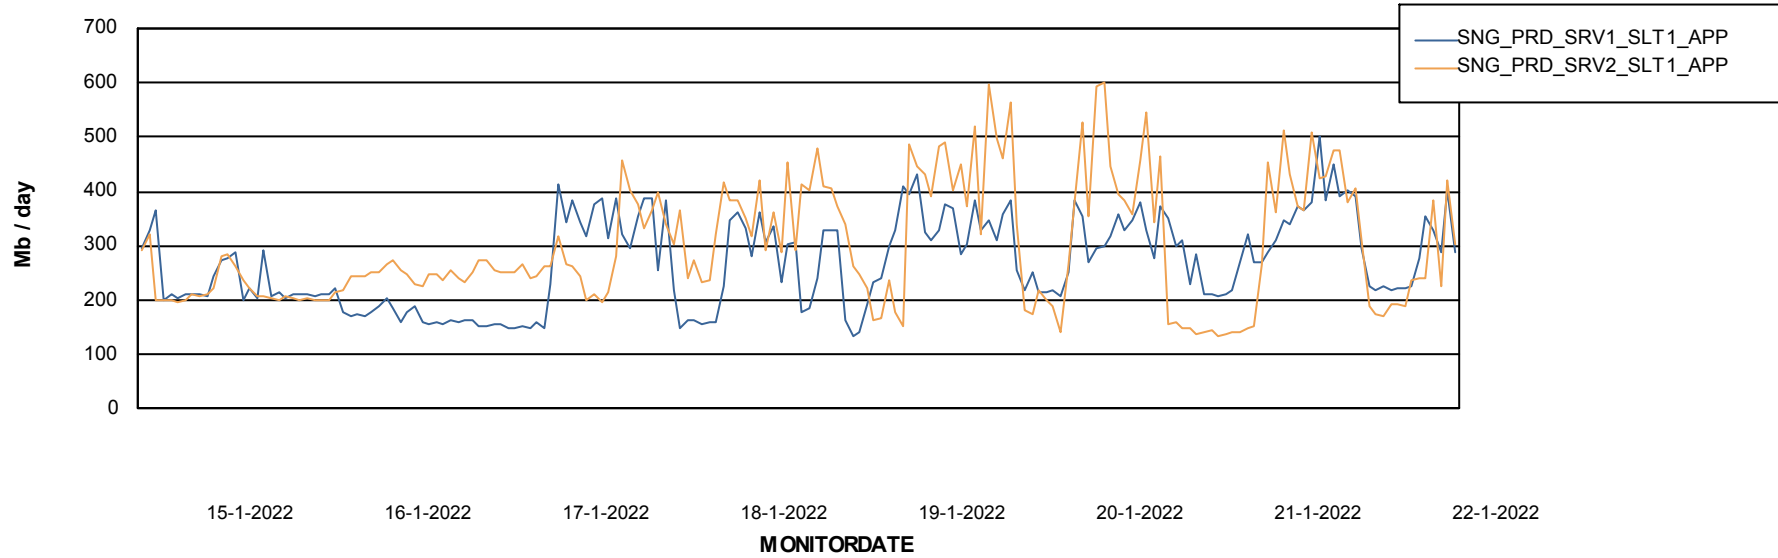

Database Performance SNG_PRD_ORACLE1

Weekly SLA Customer Report

Customer SNG_Production
 Database ID 70

DATABASE SIZE SNG_PRD_ORACLE1

Database growth over last month

Database Tablespace SNG_PRD_ORACLE1

Date	Tablespace Name	Filesize (Gb)	Usedsize (Gb)	Percentage free
22-1-2022	ABSDATA	48	32	33
	INDX	110	83	24
21-1-2022	ABSDATA	48	32	33
	INDX	110	83	24
20-1-2022	ABSDATA	48	32	33
	INDX	110	83	24
19-1-2022	ABSDATA	48	32	33
	INDX	110	83	24
18-1-2022	ABSDATA	48	32	33
	INDX	110	83	24
17-1-2022	ABSDATA	48	32	33
	INDX	110	83	24
16-1-2022	ABSDATA	48	32	33
	INDX	110	83	24

Weekly SLA Customer Report

Customer SNG_Production
Database ID 70

ABSSolute Application Server Services

Avg memory used per ABS Server Service

Avg users per day per ABS server

Weekly SLA Customer Report

Customer SNG_Production
Database ID 70