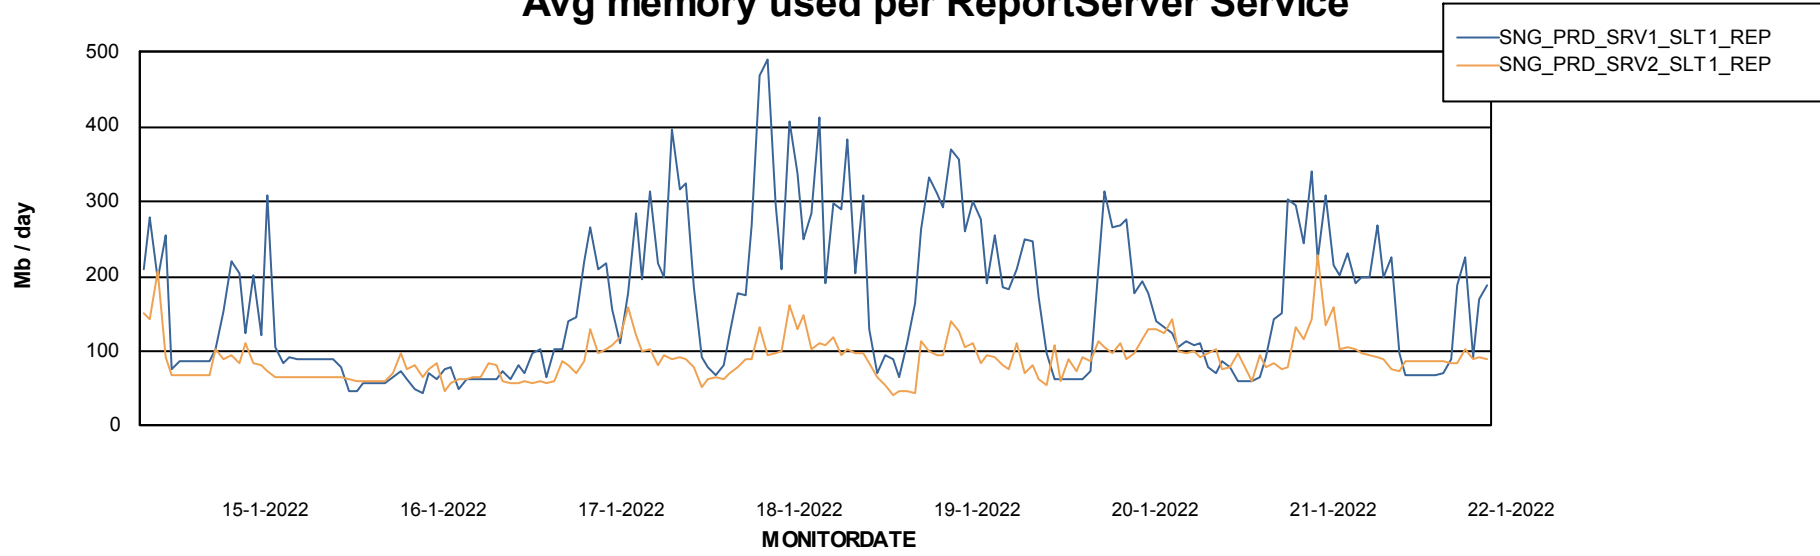

ABSSolute Application ReportServer Services

Avg memory used per ReportServer Service