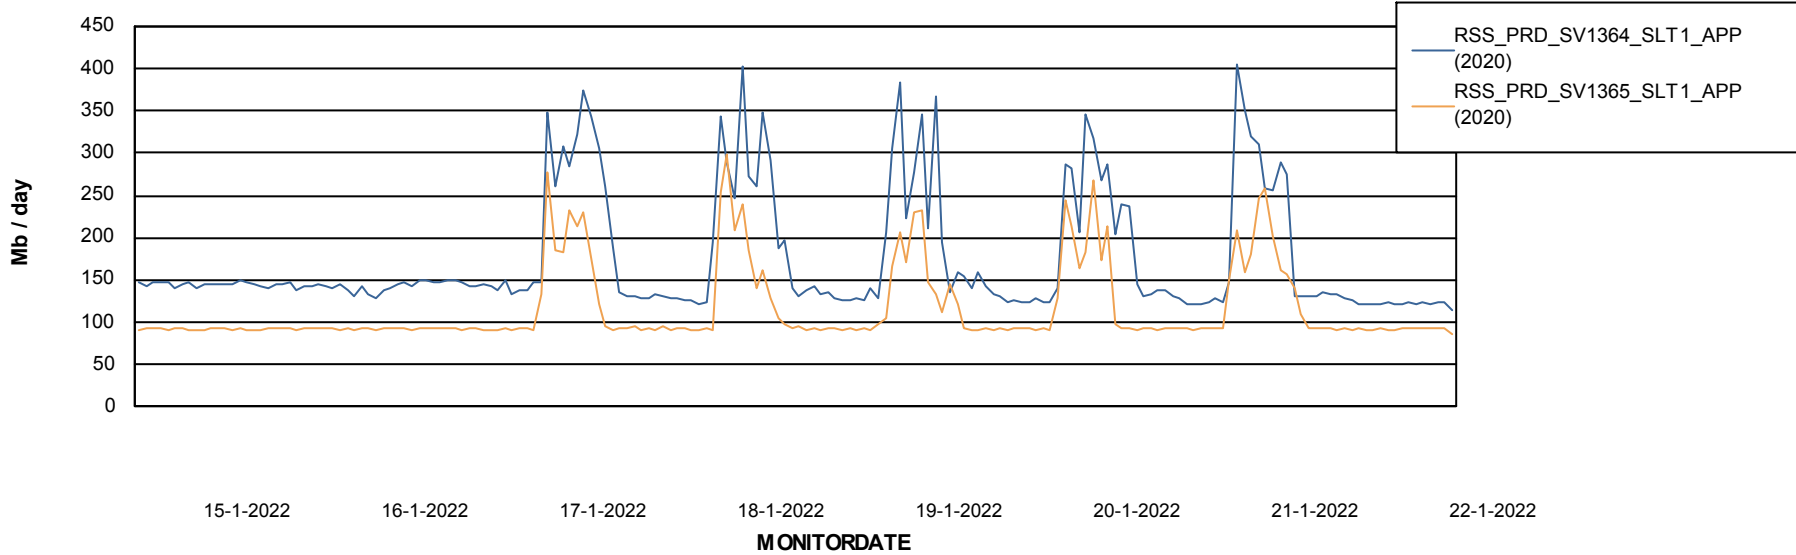

Database Tablespace RSS_DB_Primary (2020)

Date	Tablespace Name	Filesize (Gb)	Usedsize (Gb)	Percentage free
22-1-2022	ABSDATA	43	36	16
	INDX	48	40	17
21-1-2022	ABSDATA	43	36	16
	INDX	48	40	17
20-1-2022	ABSDATA	43	36	16
	INDX	48	40	17
19-1-2022	ABSDATA	43	36	16
	INDX	48	40	17
18-1-2022	ABSDATA	43	36	16
	INDX	48	40	17
17-1-2022	ABSDATA	43	36	16
	INDX	48	40	17
16-1-2022	ABSDATA	43	36	16
	INDX	48	40	17

Weekly SLA Customer Report

Customer RSS Production
Database ID 52

ABSSolute Application Server Services

Avg memory used per ABS Server Service

Avg users per day per ABS server

Weekly SLA Customer Report

Customer RSS Production
Database ID 52