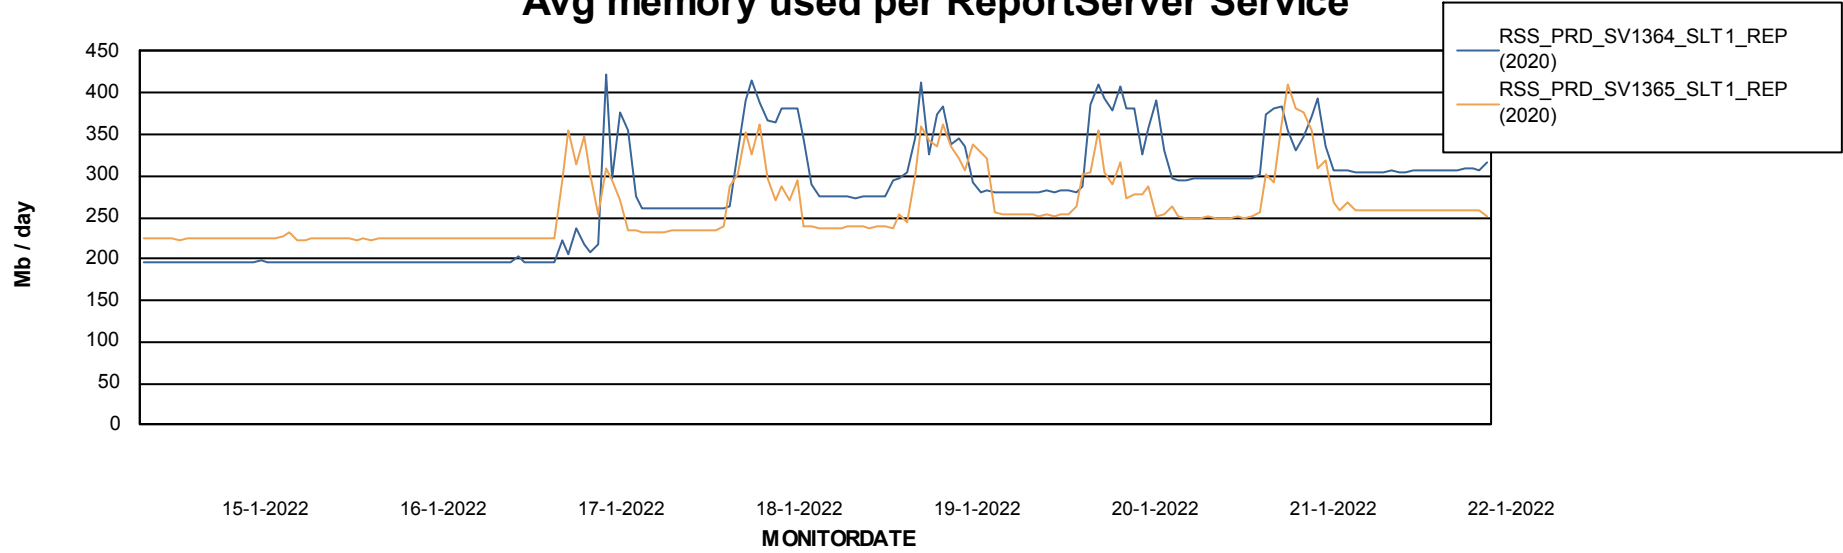

ABSSolute Application ReportServer Services

Avg memory used per ReportServer Service