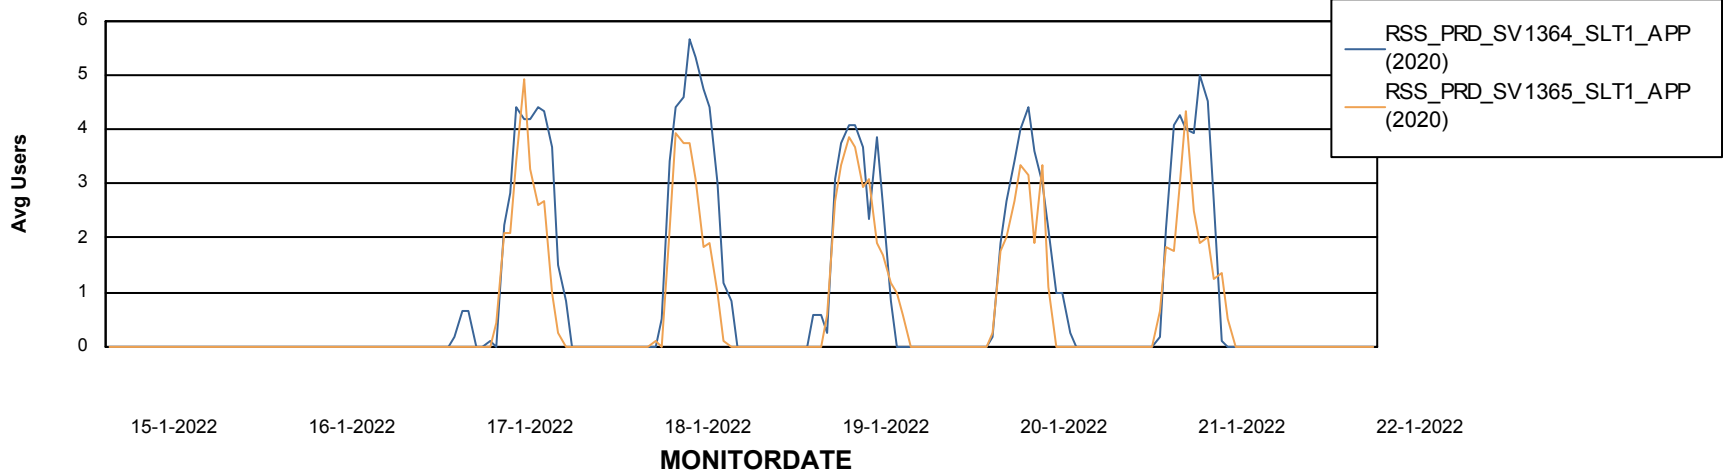

Weekly SLA Customer Report

Customer RSS Production
Database ID 52

ABSSolute Application Server Services

Avg memory used per ABS Server Service

Avg users per day per ABS server

Weekly SLA Customer Report

Customer RSS Production
Database ID 52