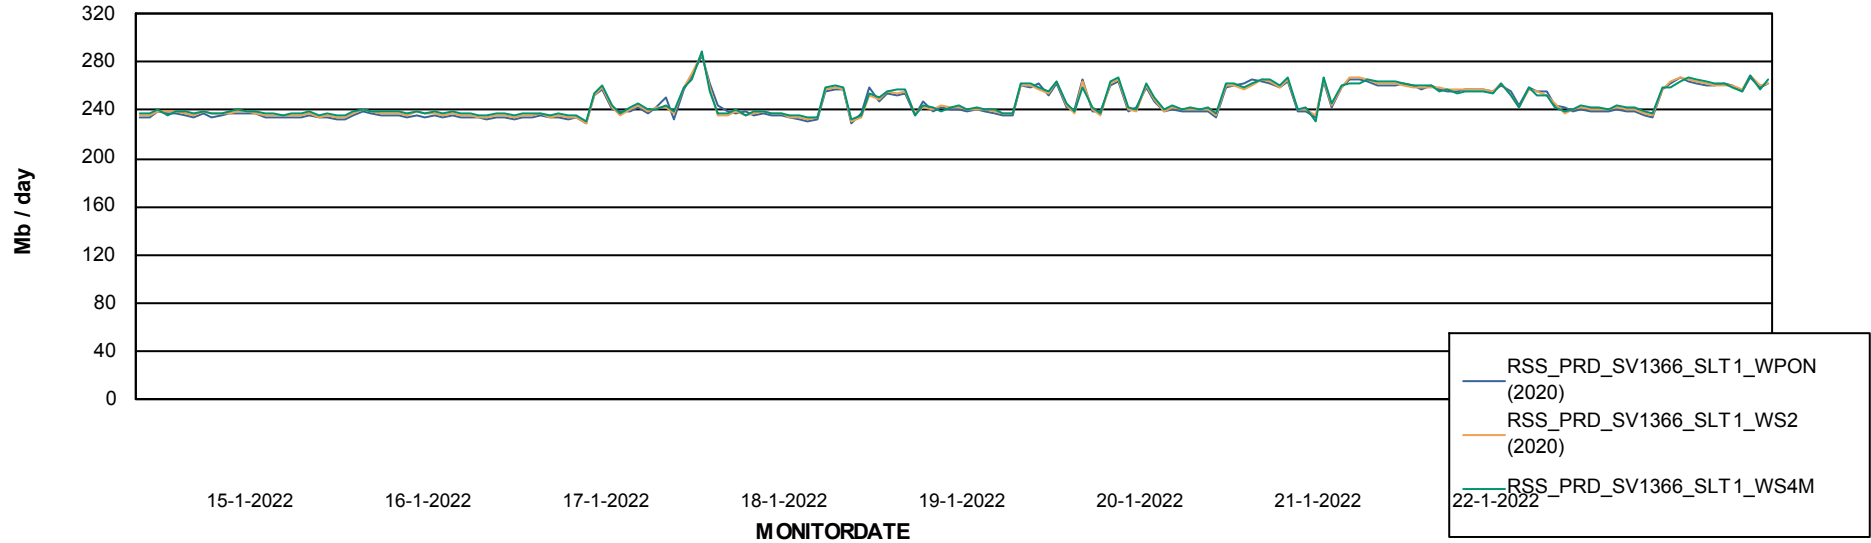

ABSSolute Application ReportServer Services

Avg memory used per ReportServer Service

Weekly SLA Customer Report

Customer RSS Production
Database ID 52

ABSSolute Web Component Services

Avg memory used per ABS Web component