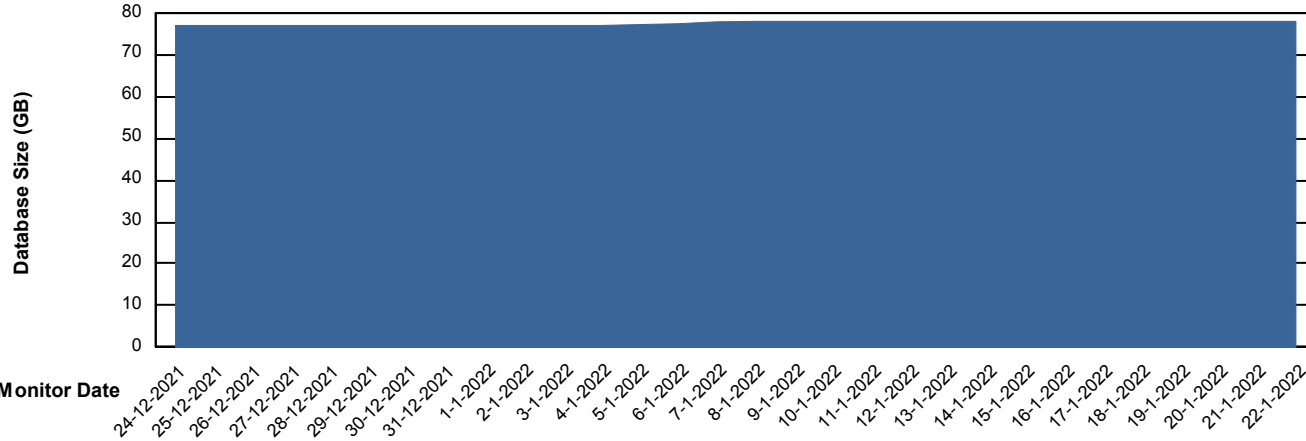

Database Performance RSS_DB_Standby (2020)

DB Processes Max 300
DB Sessions Max 472

Weekly SLA Customer Report

Customer RSS Production
 Database ID 52

DATABASE SIZE RSS_DB_Primary (2020)

Database growth over last month

Database Tablespace RSS_DB_Primary (2020)

Date	Tablespace Name	Filesize (Gb)	Usedsize (Gb)	Percentage free
22-1-2022	ABSDATA	43	36	16
	INDX	48	40	17
21-1-2022	ABSDATA	43	36	16
	INDX	48	40	17
20-1-2022	ABSDATA	43	36	16
	INDX	48	40	17
19-1-2022	ABSDATA	43	36	16
	INDX	48	40	17
18-1-2022	ABSDATA	43	36	16
	INDX	48	40	17
17-1-2022	ABSDATA	43	36	16
	INDX	48	40	17
16-1-2022	ABSDATA	43	36	16
	INDX	48	40	17