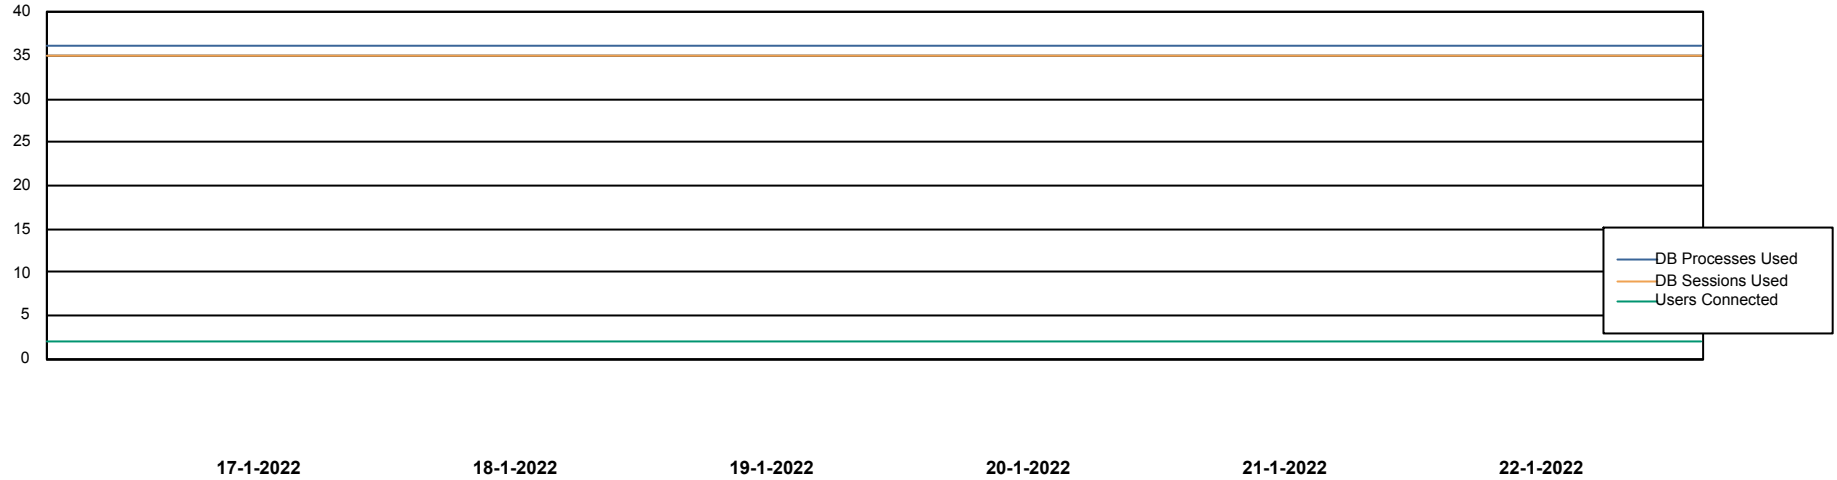

Database Performance RSS_DB_Standby (2020)

DB Processes Max 300
DB Sessions Max 472