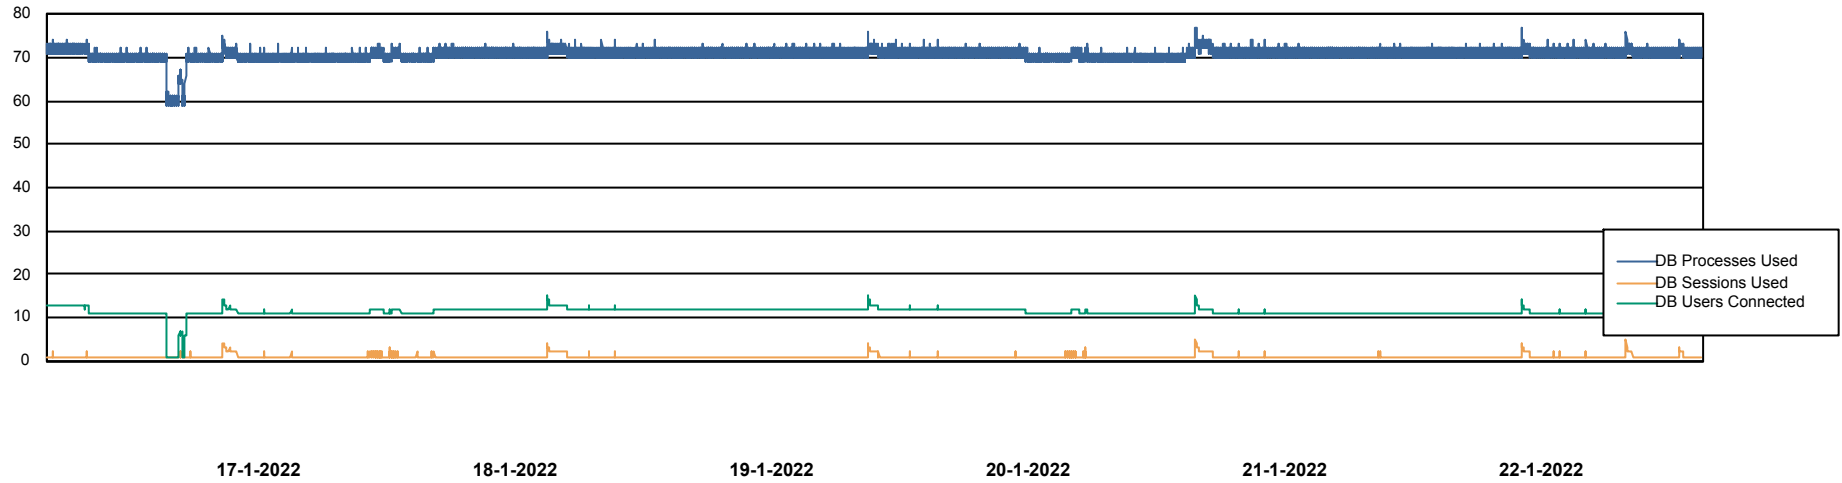

DB Processes Max 1,000

Weekly SLA Customer Report

Customer PHS_Production
Database ID 47

Database Performance PHSDB_Test

DB Processes Max 1,000

Weekly SLA Customer Report

Customer PHS_Production
Database ID 47