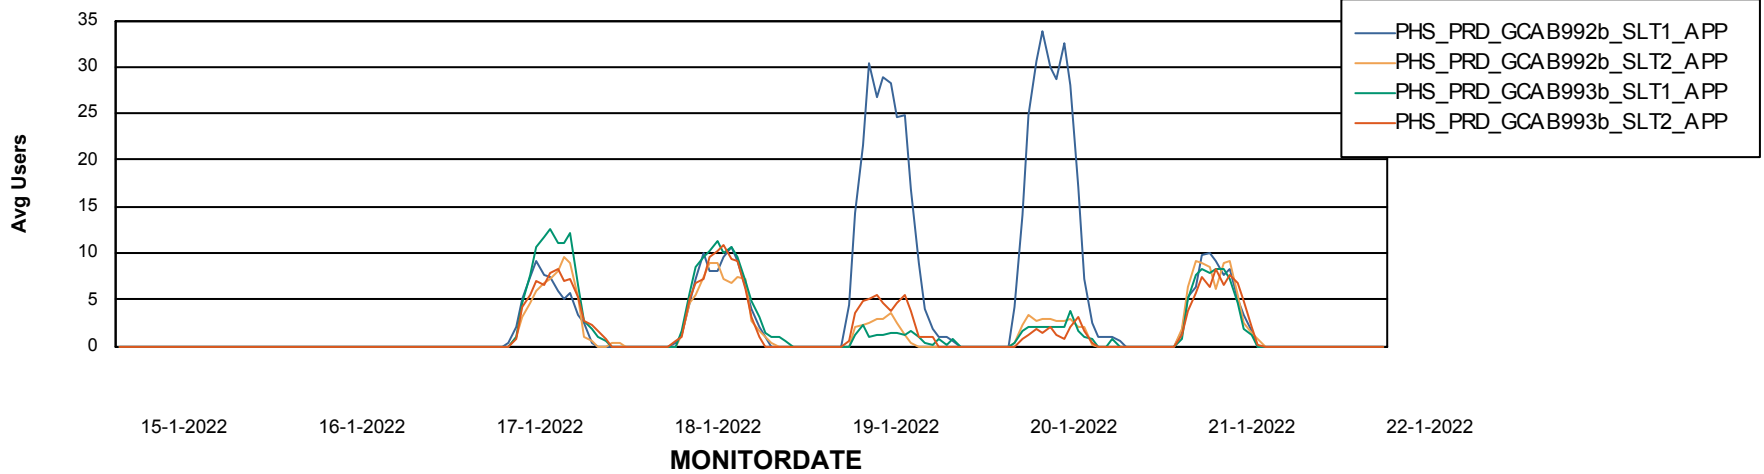

Weekly SLA Customer Report

Customer PHS_Production
Database ID 47

ABSSolute Application Server Services

Avg memory used per ABS Server Service

Avg users per day per ABS server

Weekly SLA Customer Report

Customer PHS_Production
Database ID 47