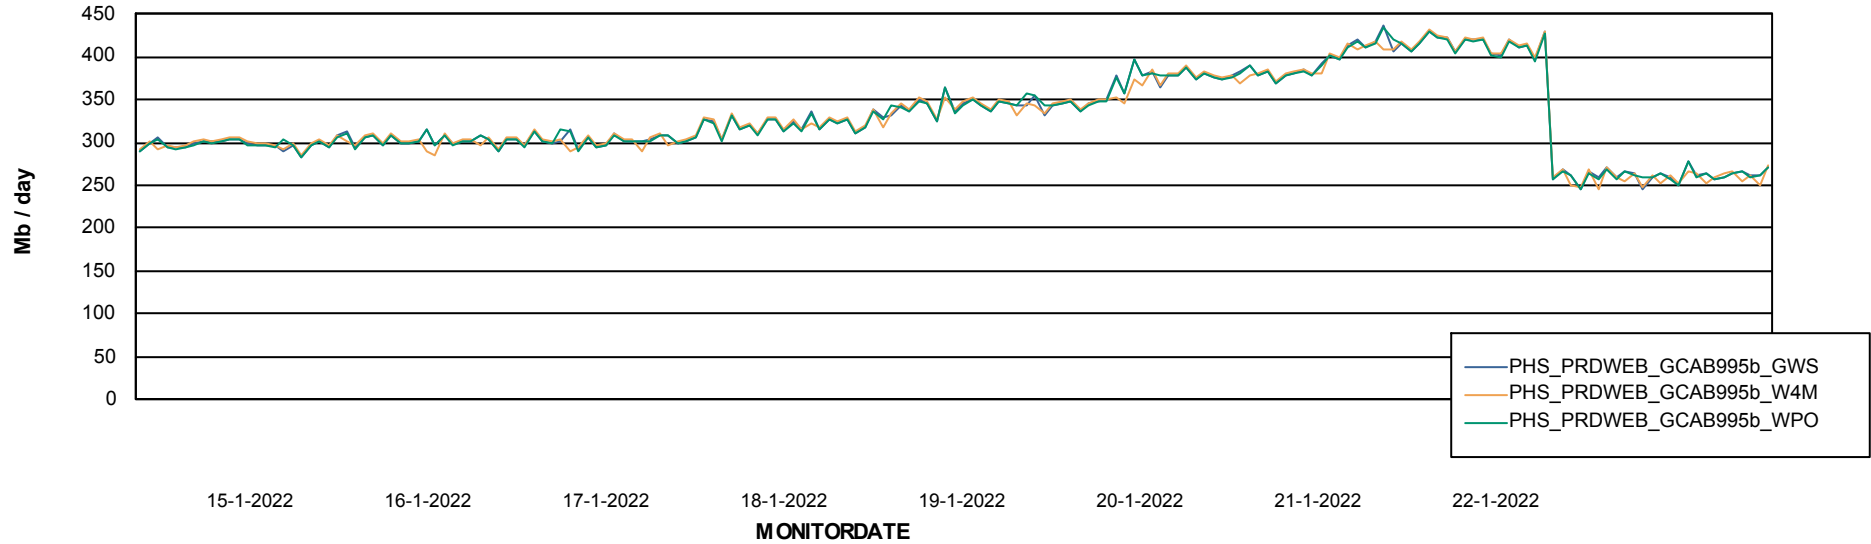

ABSSolute Application ReportServer Services

Avg memory used per ReportServer Service

Weekly SLA Customer Report

Customer PHS_Production
Database ID 47

ABSSolute Web Component Services

Avg memory used per ABS Web component