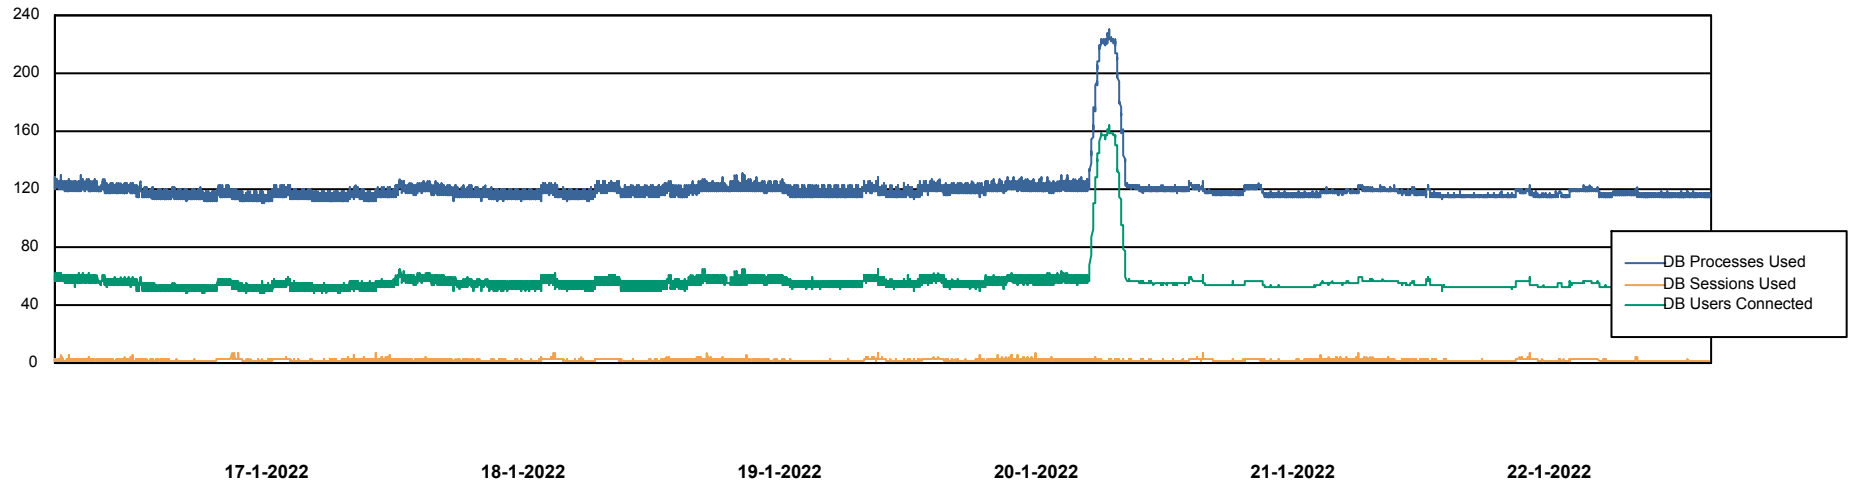

Database Performance PHSDB_Production

DB Processes Max 1,000