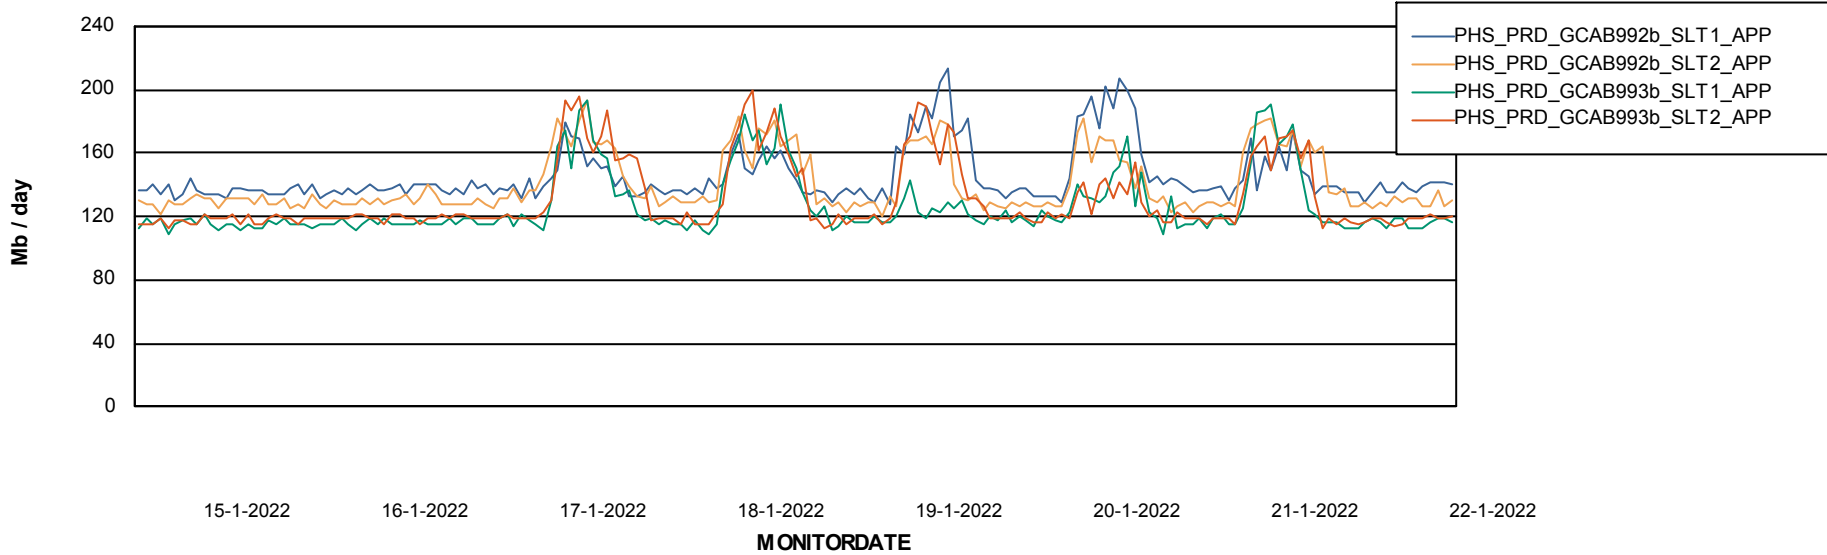

ABSSolute Application Server Services

Avg memory used per ABS Server Service