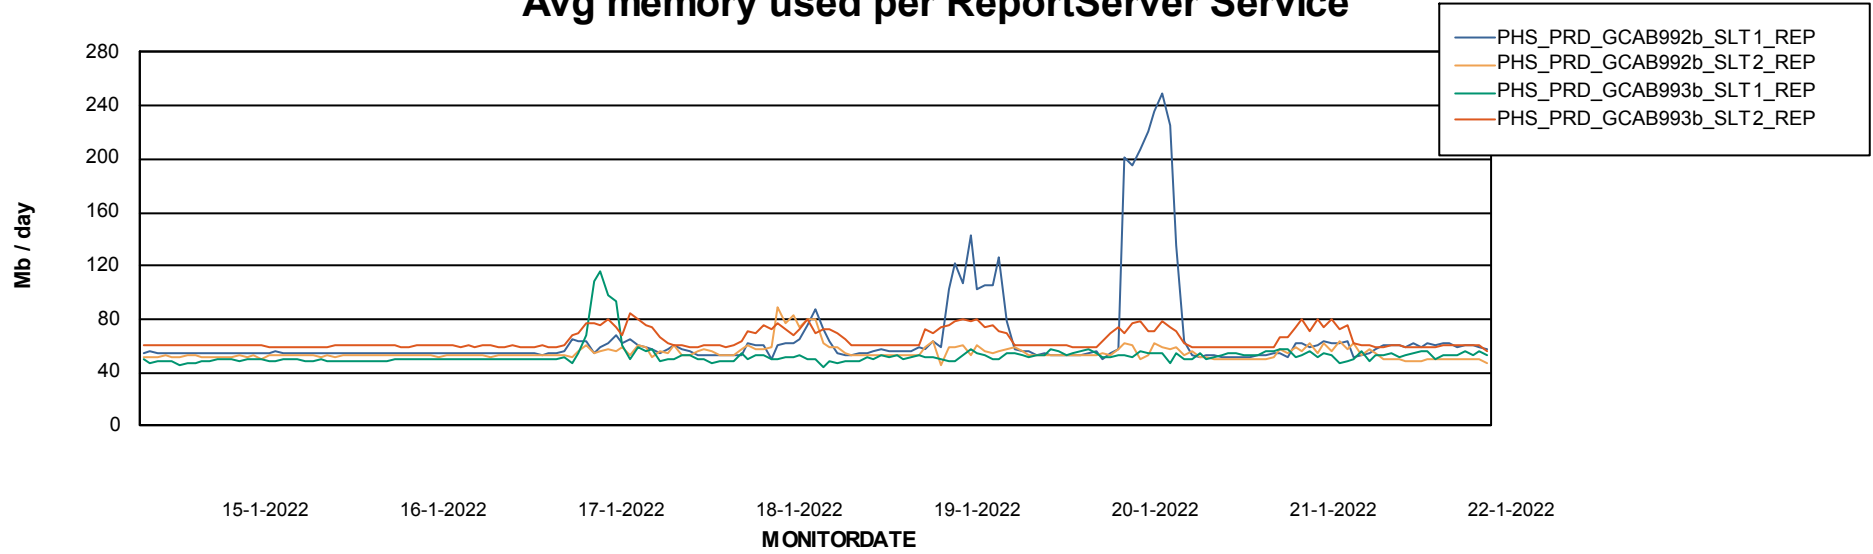

ABSSolute Application ReportServer Services

Avg memory used per ReportServer Service