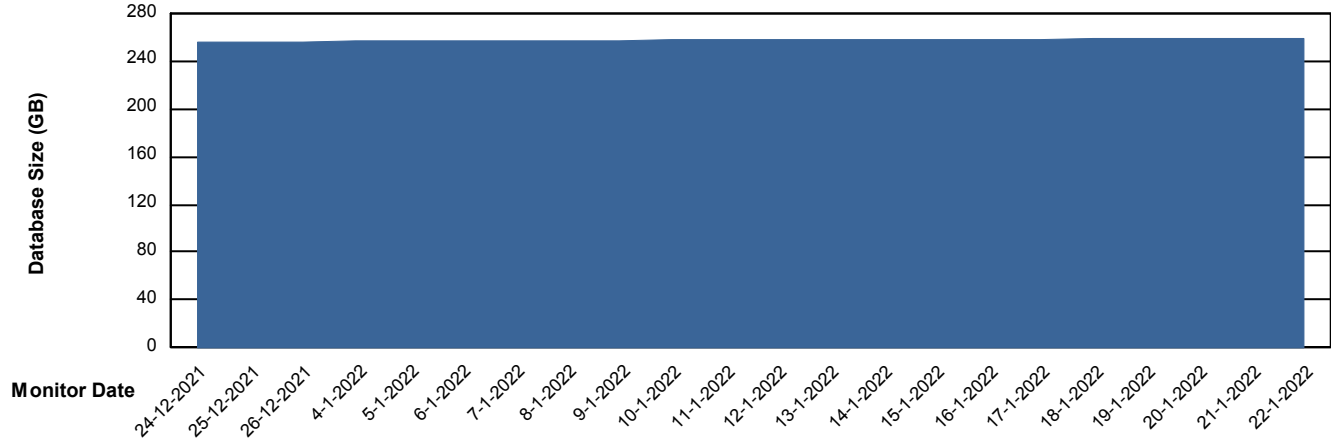

DATABASE SIZE PHSDB_Production

Database growth over last month