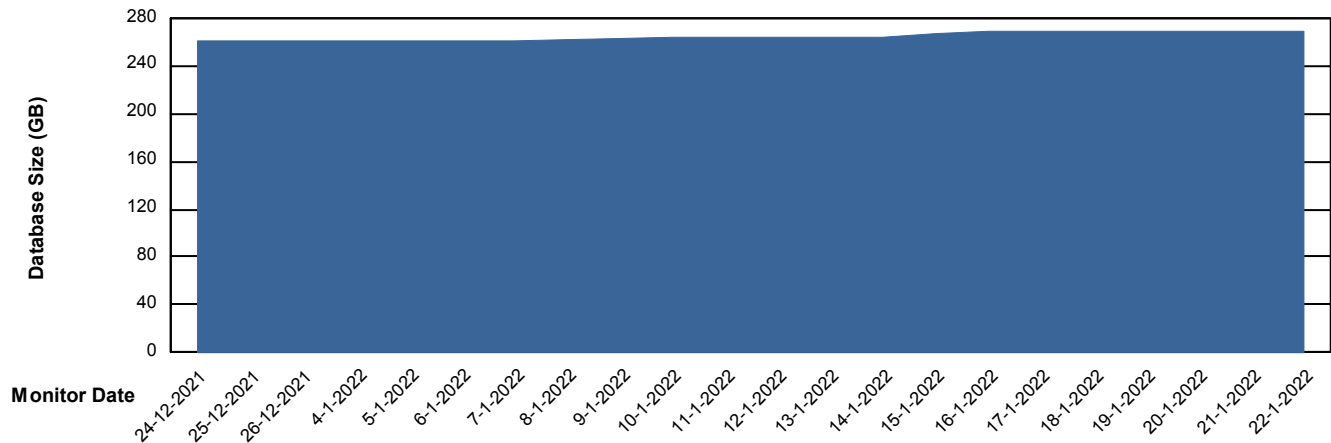

DATABASE SIZE PHSDB_Test

Database growth over last month