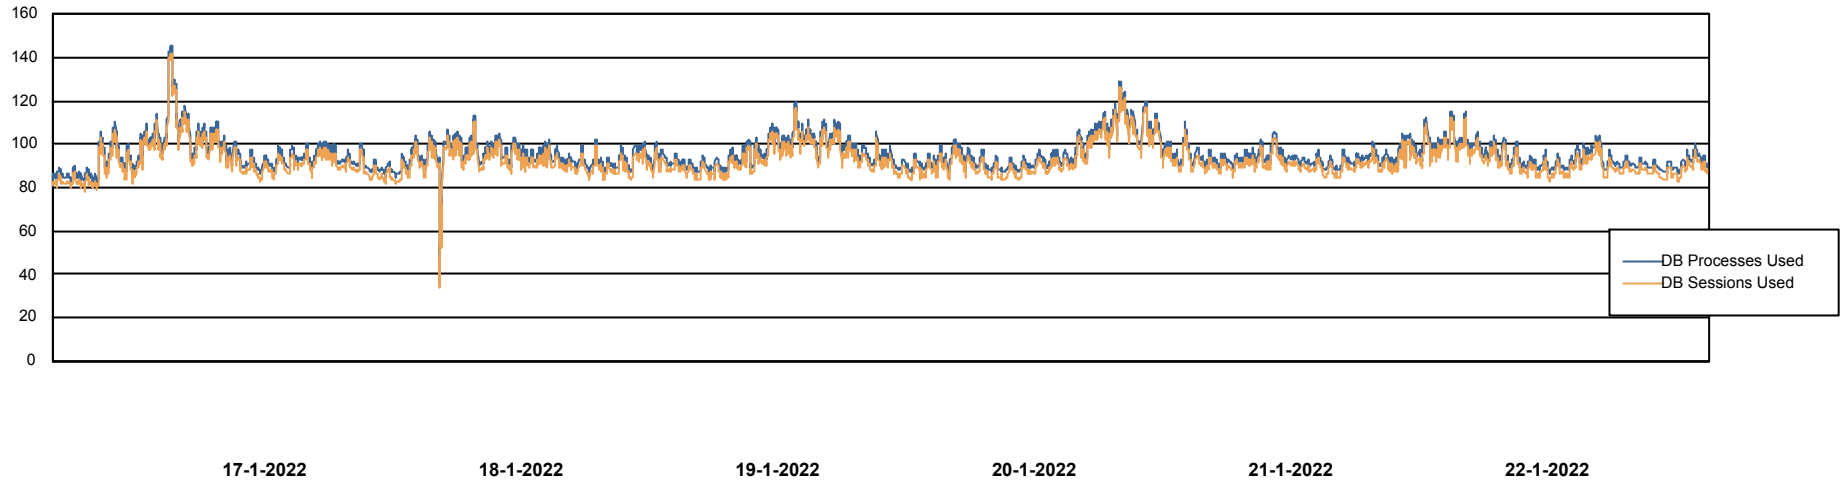

Weekly SLA Customer Report

Customer NOA_Production
Database ID 116

Harddisk Usage NOA_PRD_NovoLink

	Free disk space on C: (%)	Total disk space on C: (Gb)	Used disk space on C: (Gb)
22-1-2022	69	100	31
21-1-2022	69	100	30
20-1-2022	70	100	30
19-1-2022	70	100	30
18-1-2022	70	100	30
17-1-2022	70	100	29
16-1-2022	70	100	30

Weekly SLA Customer Report

Customer NOA_Production
Database ID 116

Database Performance NOA_PRD_NovoABS01_DB

DB Processes Max 300

Weekly SLA Customer Report

Customer NOA_Production
Database ID 116

Database Performance NOA_STB_NovoABS03_DB