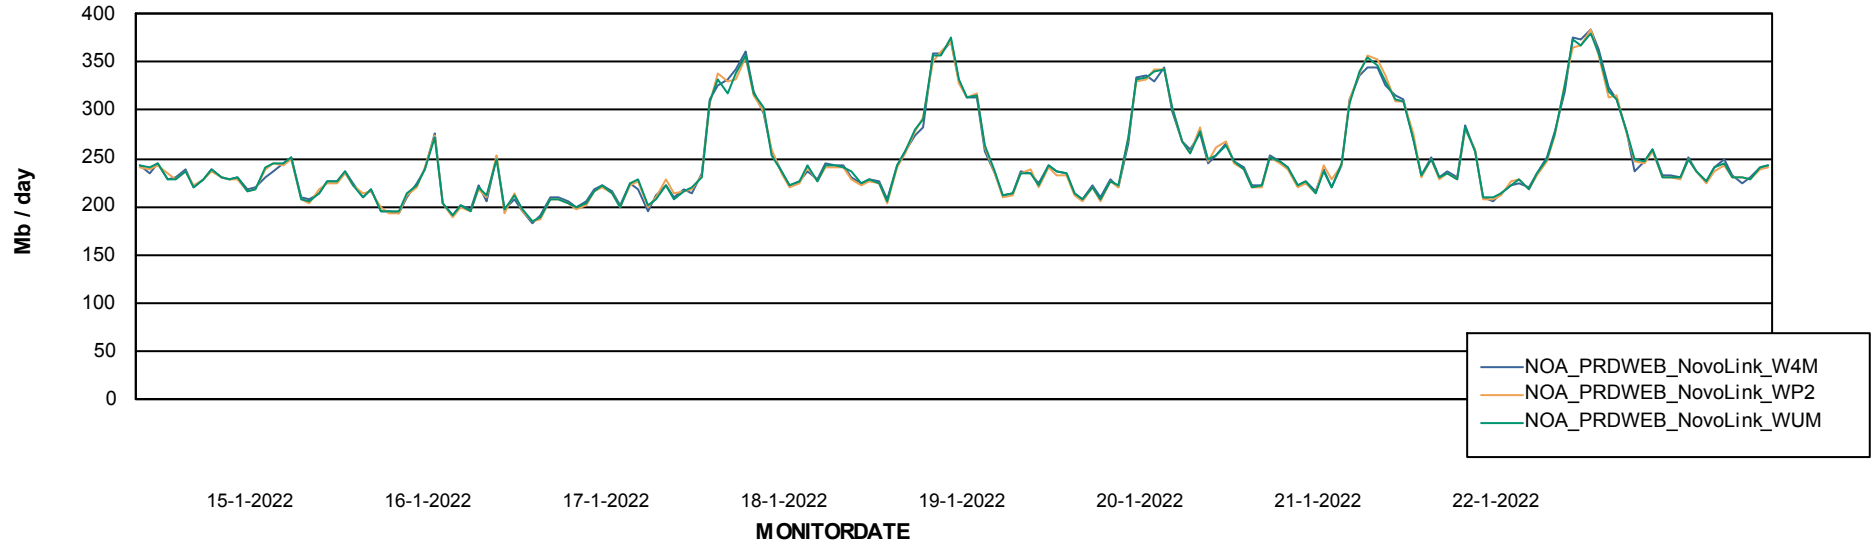

ABSSolute Application ReportServer Services

Avg memory used per ReportServer Service

Weekly SLA Customer Report

Customer NOA_Production
Database ID 116

ABSSolute Web Component Services

Avg memory used per ABS Web component