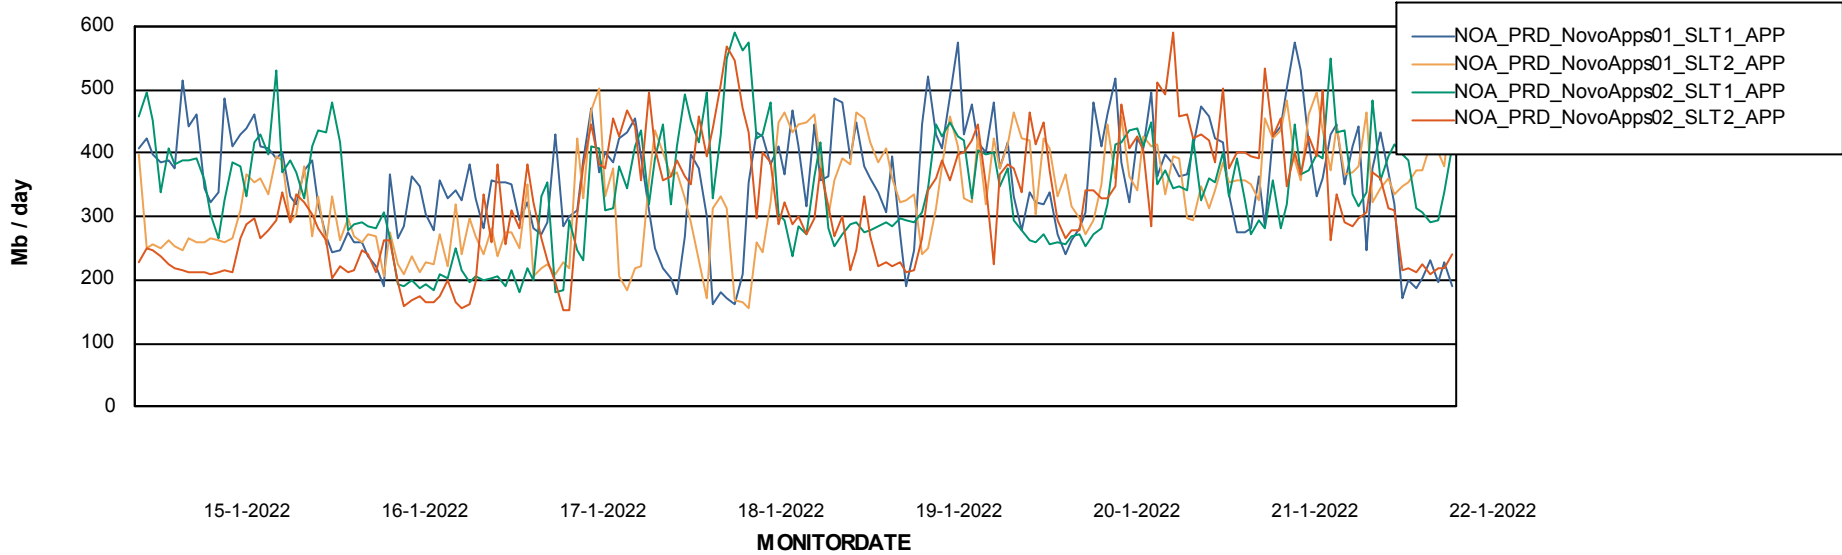

DB Processes Max 300

Weekly SLA Customer Report

Customer NOA_Production
 Database ID 116

DATABASE SIZE NOA_PRD_NovoABS01_DB

Database growth over last month

Database Tablespace NOA_PRD_NovoABS01_DB

Date	Tablespace Name	Filesize (Gb)	Usedsize (Gb)	Percentage free
22-1-2022	ABSDATA	148	105	29
	INDX	184	142	23
21-1-2022	ABSDATA	148	105	29
	INDX	184	142	23
20-1-2022	ABSDATA	148	105	29
	INDX	184	142	23
19-1-2022	ABSDATA	148	105	29
	INDX	184	142	23
18-1-2022	ABSDATA	148	105	29
	INDX	184	141	23
17-1-2022	ABSDATA	148	105	29
	INDX	184	141	23
16-1-2022	ABSDATA	148	105	29
	INDX	184	141	23

Weekly SLA Customer Report

Customer NOA_Production
Database ID 116

ABSSolute Application Server Services

Avg memory used per ABS Server Service

Avg users per day per ABS server

Weekly SLA Customer Report

Customer NOA_Production
Database ID 116