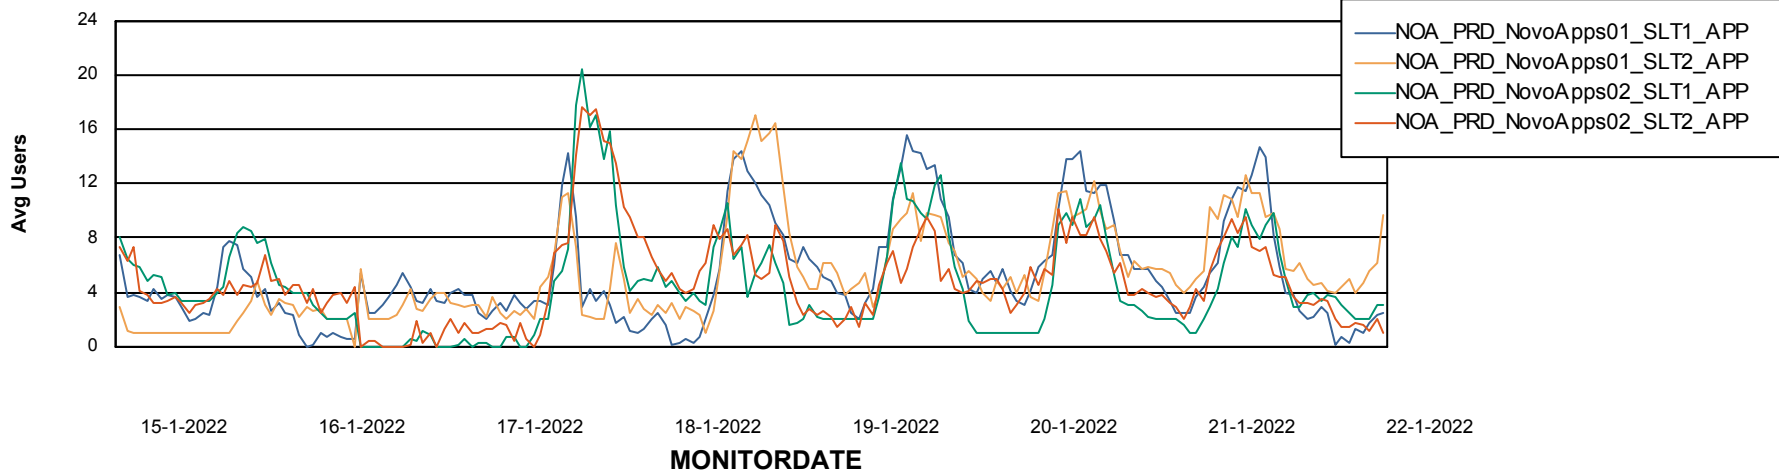

Weekly SLA Customer Report

Customer NOA_Production
Database ID 116

ABSSolute Application Server Services

Avg memory used per ABS Server Service

Avg users per day per ABS server

Weekly SLA Customer Report

Customer NOA_Production
Database ID 116