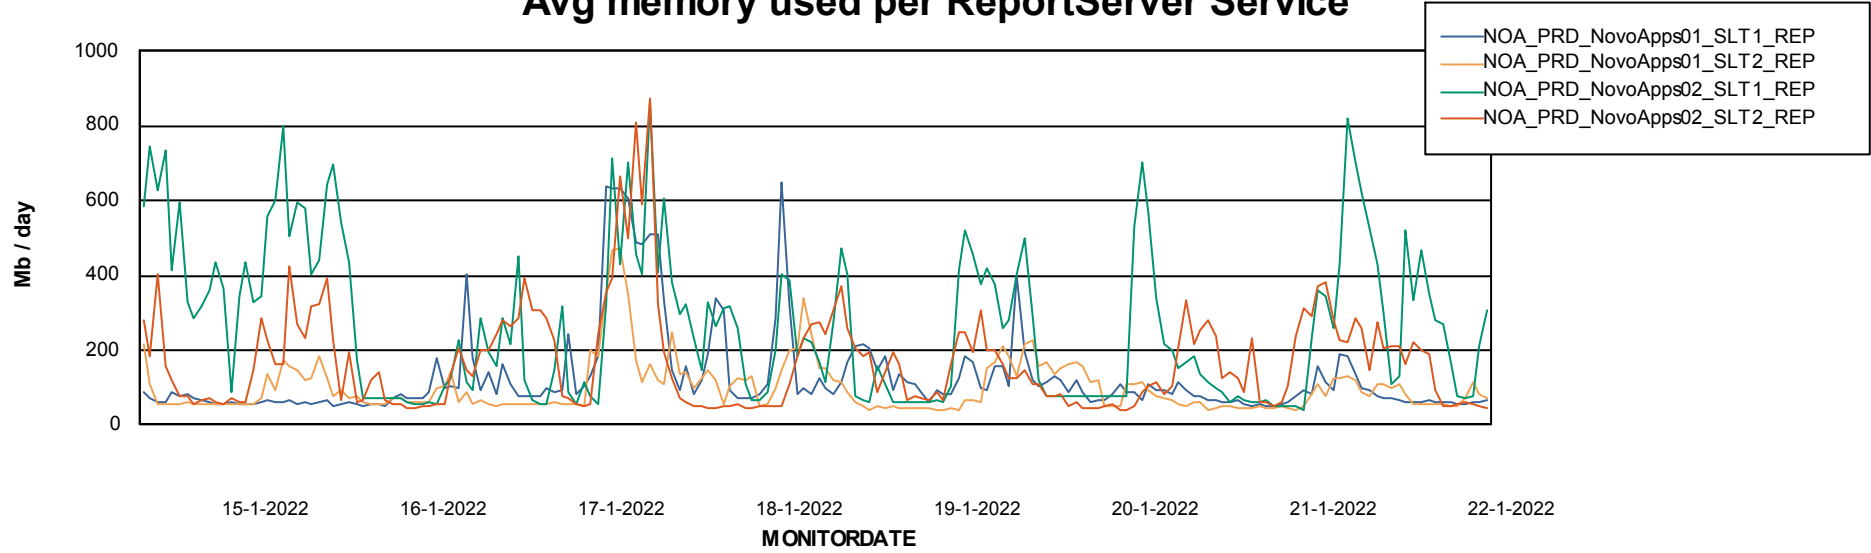

ABSSolute Application ReportServer Services

Avg memory used per ReportServer Service