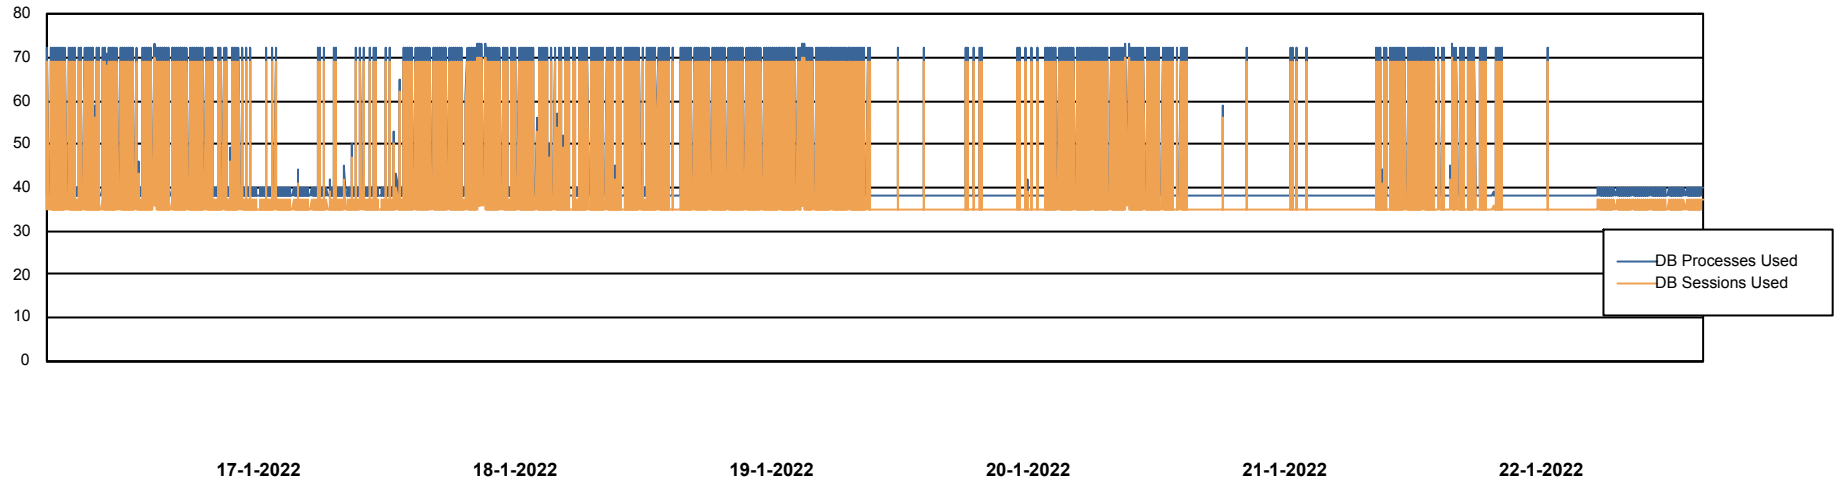

Database Performance NIXDB_Standby

DB Processes Max 300