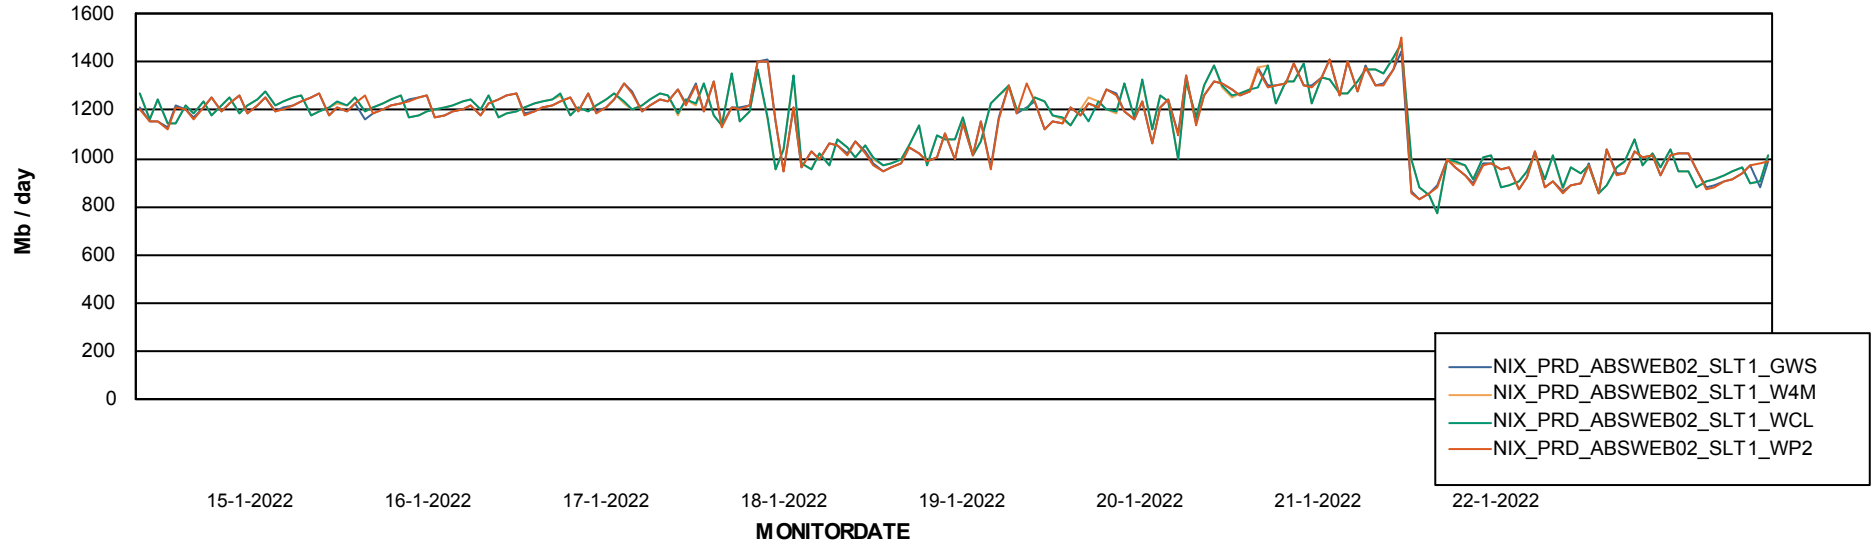

ABSSolute Application ReportServer Services

Avg memory used per ReportServer Service

Weekly SLA Customer Report

Customer NIX_Production
Database ID 51

ABSSolute Web Component Services

Avg memory used per ABS Web component