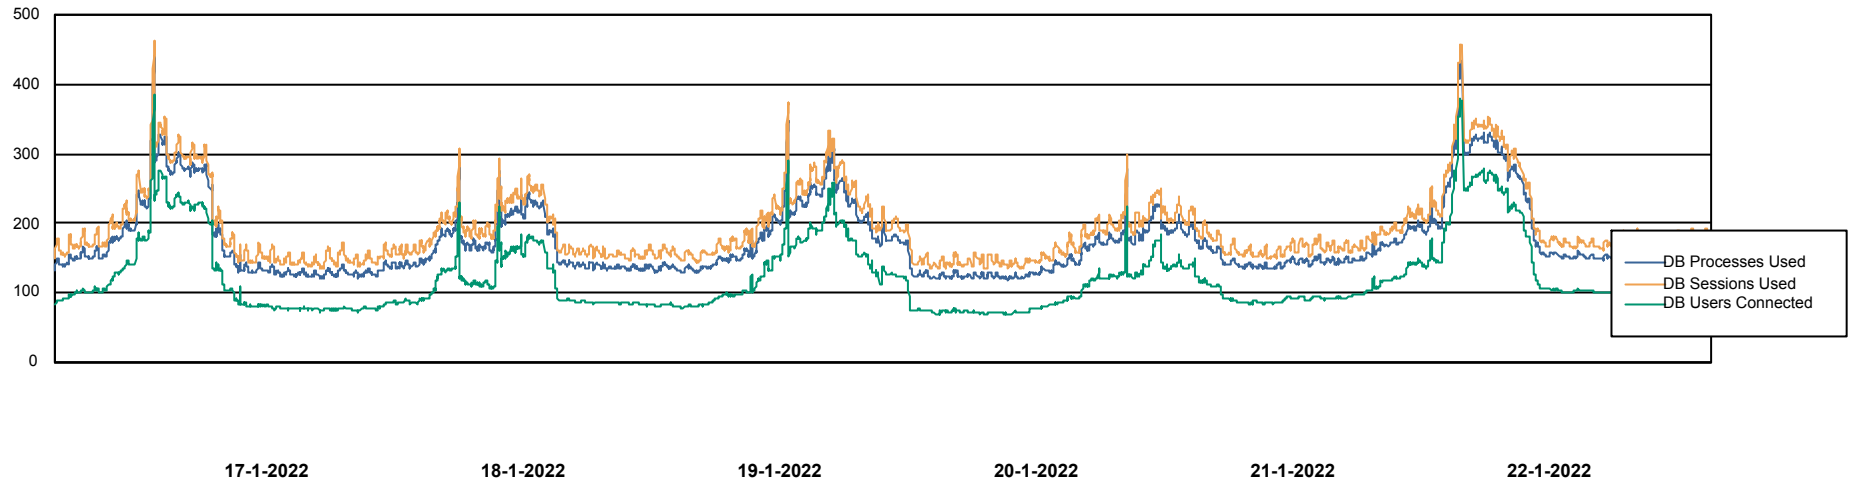

Weekly SLA Customer Report

Customer NIX_Production
Database ID 51

Database Performance NIXDB_BI

Weekly SLA Customer Report

Customer NIX_Production
Database ID 51

Database Performance NIXDB_Production

Weekly SLA Customer Report

Customer NIX_Production
Database ID 51

Database Performance NIXDB_Standby

DB Processes Max 300

Weekly SLA Customer Report

Customer NIX_Production
Database ID 51

DATABASE SIZE NIXDB_BI

Database growth over last month