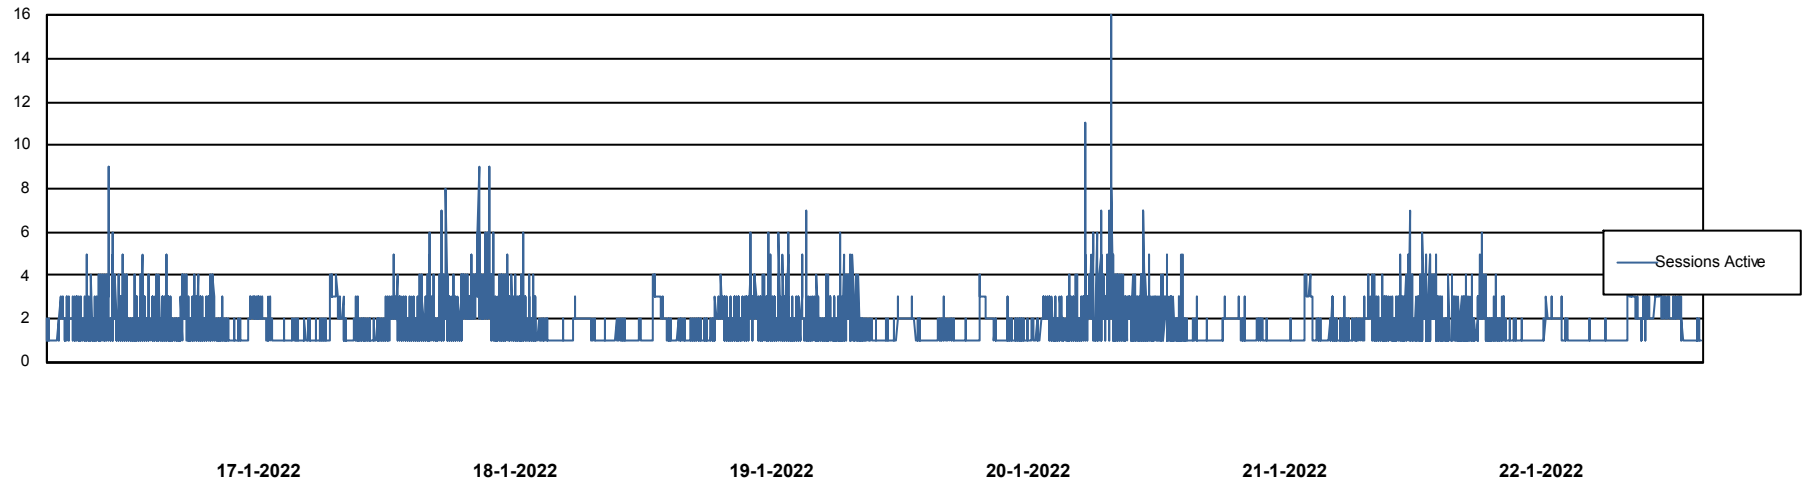

Weekly SLA Customer Report

Customer NIX_Production
Database ID 51

Database Performance NIXDB_BI

Weekly SLA Customer Report

Customer NIX_Production
Database ID 51

Database Performance NIXDB_Production

Weekly SLA Customer Report