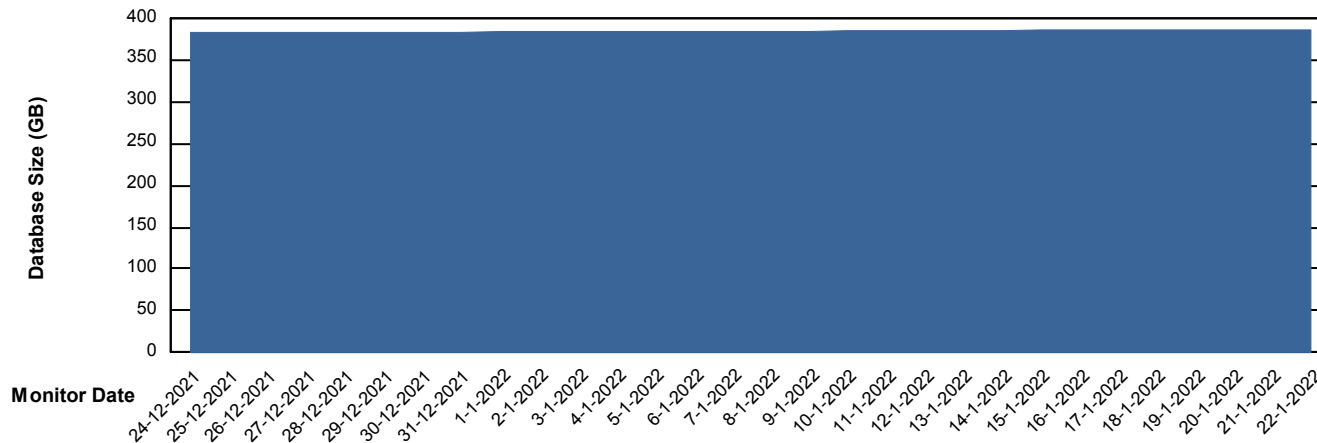

DATABASE SIZE NIXDB_Production

Database growth over last month