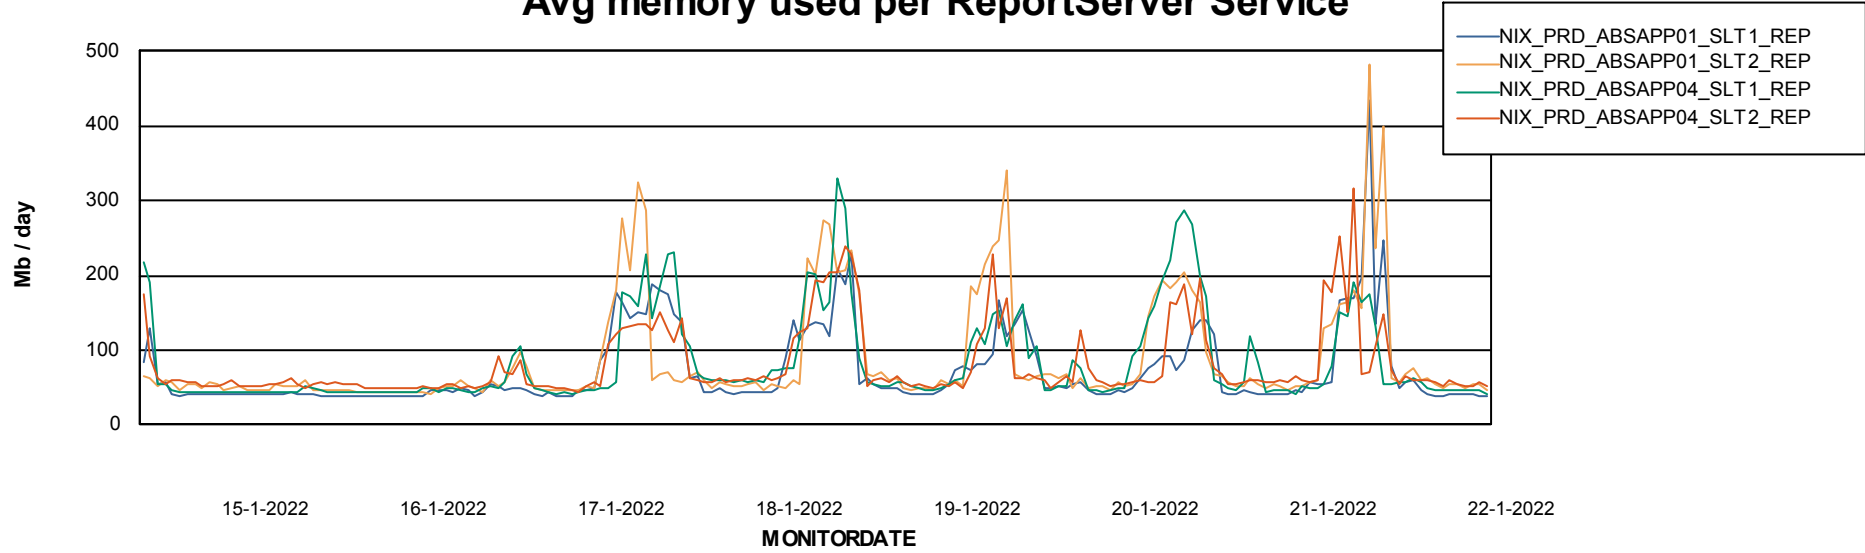

ABSSolute Application ReportServer Services

Avg memory used per ReportServer Service