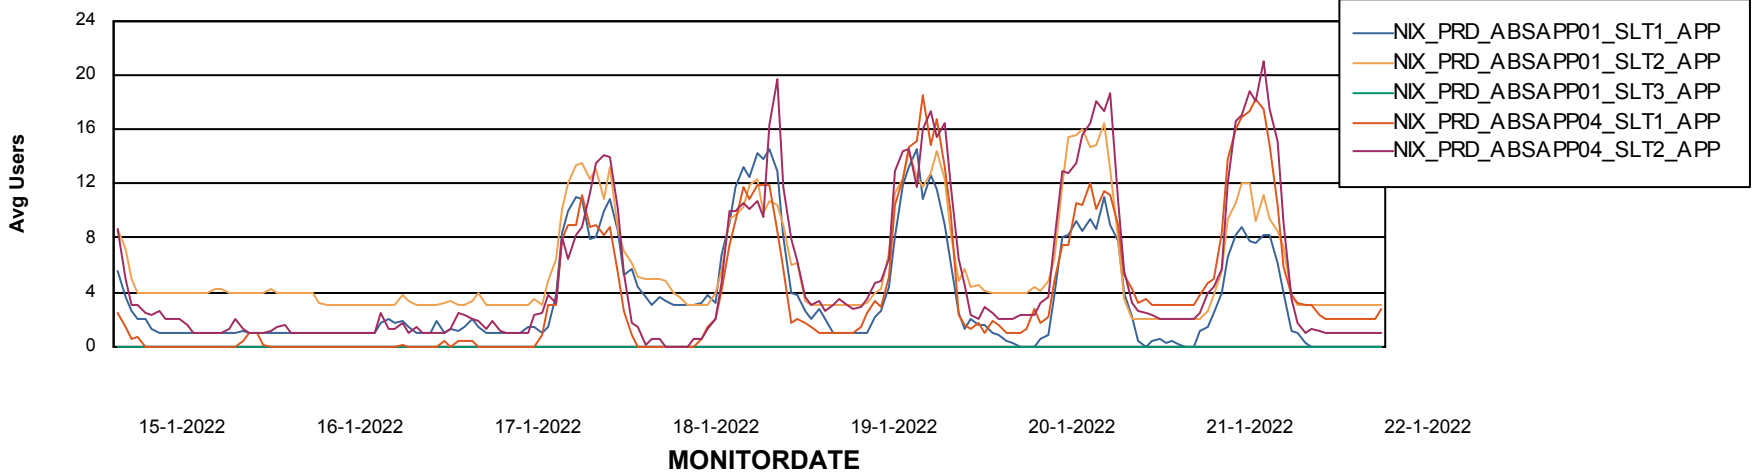

Weekly SLA Customer Report

Customer NIX_Production
Database ID 51

ABSSolute Application Server Services

Avg memory used per ABS Server Service

Avg users per day per ABS server

Weekly SLA Customer Report

Customer NIX_Production
Database ID 51