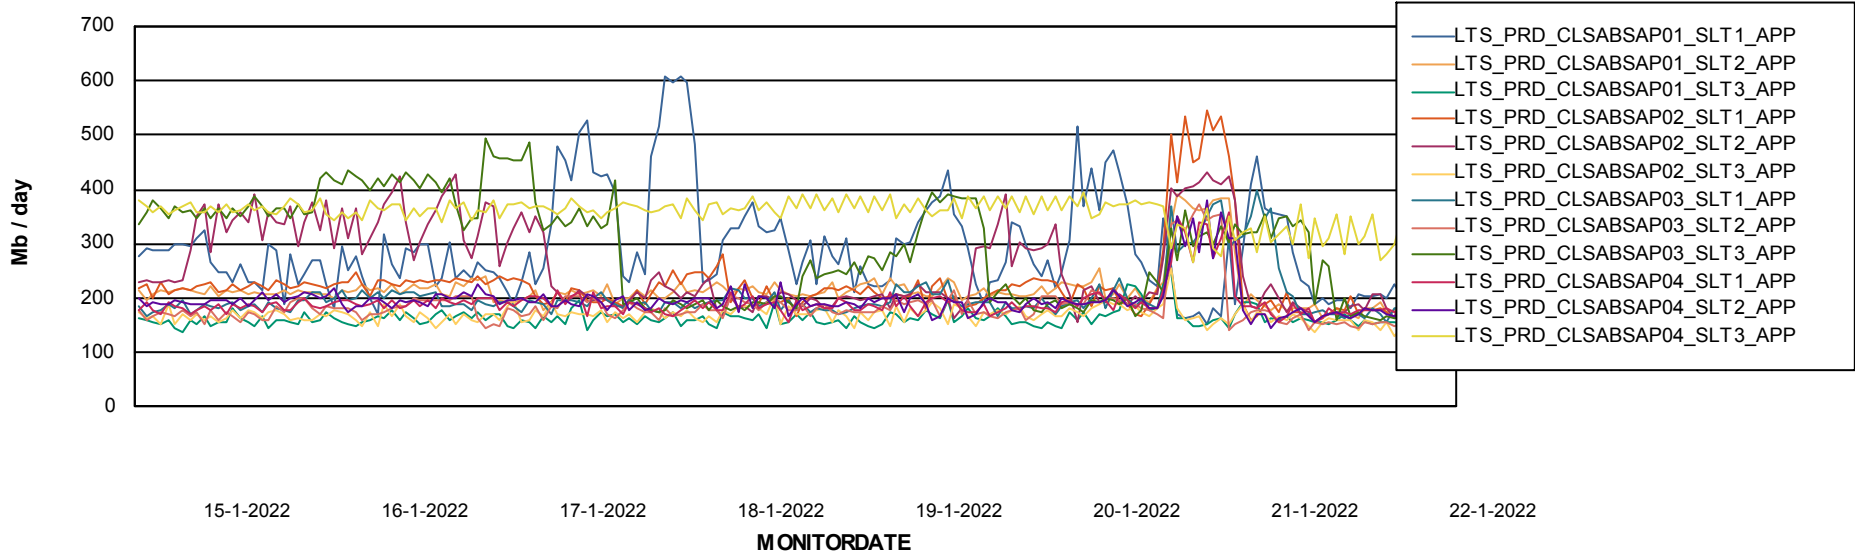

ABSolute Application Server Services

Avg memory used per ABS Server Service