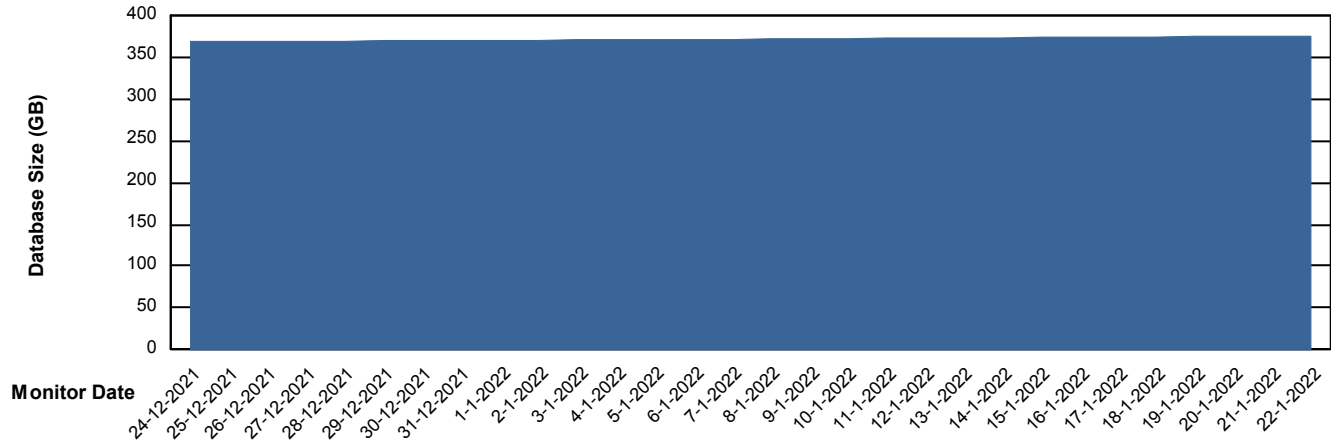

DATABASE SIZE LTS_PROD_CLSABSBI01_BI

Database growth over last month