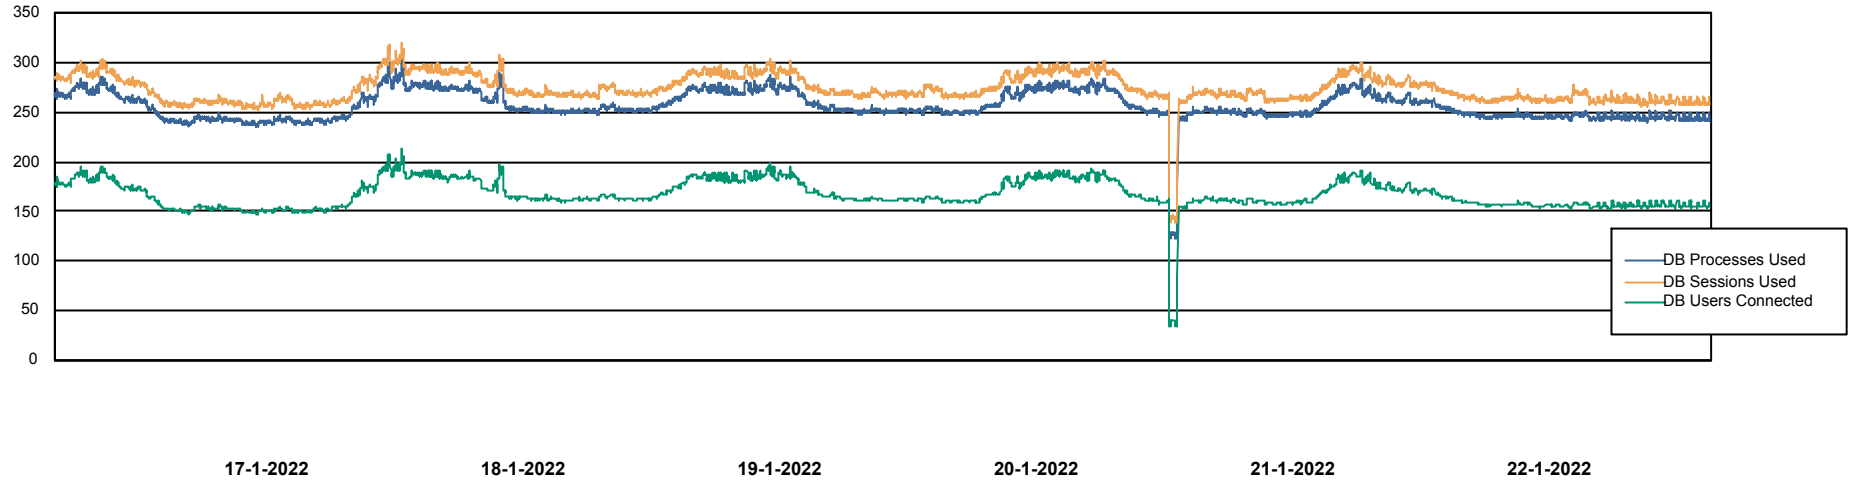

Weekly SLA Customer Report

Customer LTS(CleanLease)_Production
Database ID 126

Database Performance LTS_PROD_CLSABSBI01_BI

Weekly SLA Customer Report

Customer LTS(CleanLease)_Production
Database ID 126

Database Performance LTS_PROD_CLSABSD01_PRDB