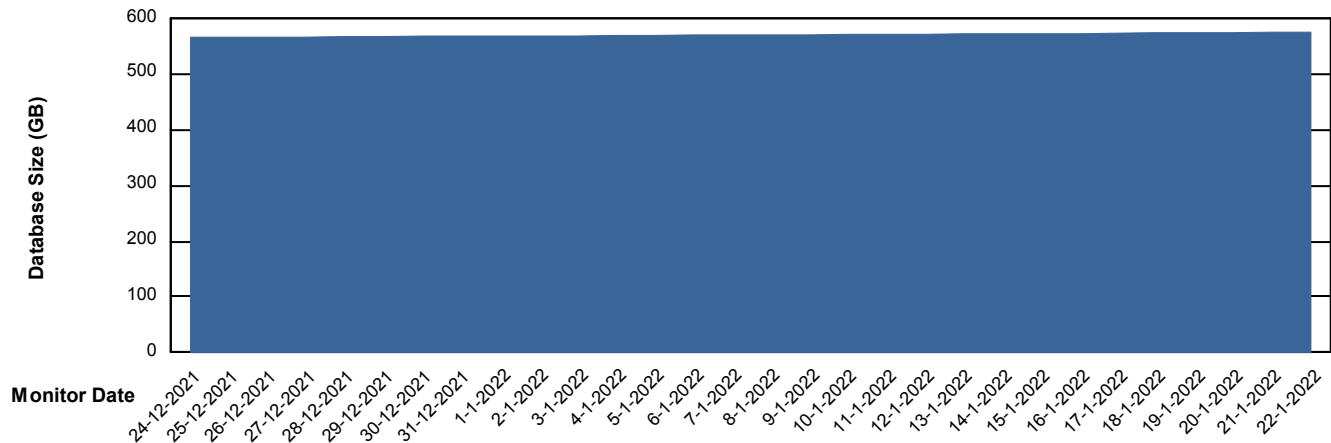

Customer LTS(CleanLease)_Production
Database ID 126

DATABASE SIZE LTS_PROD_CLSABSBI01_BI

Database growth over last month

DATABASE SIZE LTS_PROD_CLSABSDB01_PRDB

Database growth over last month

Weekly SLA Customer Report