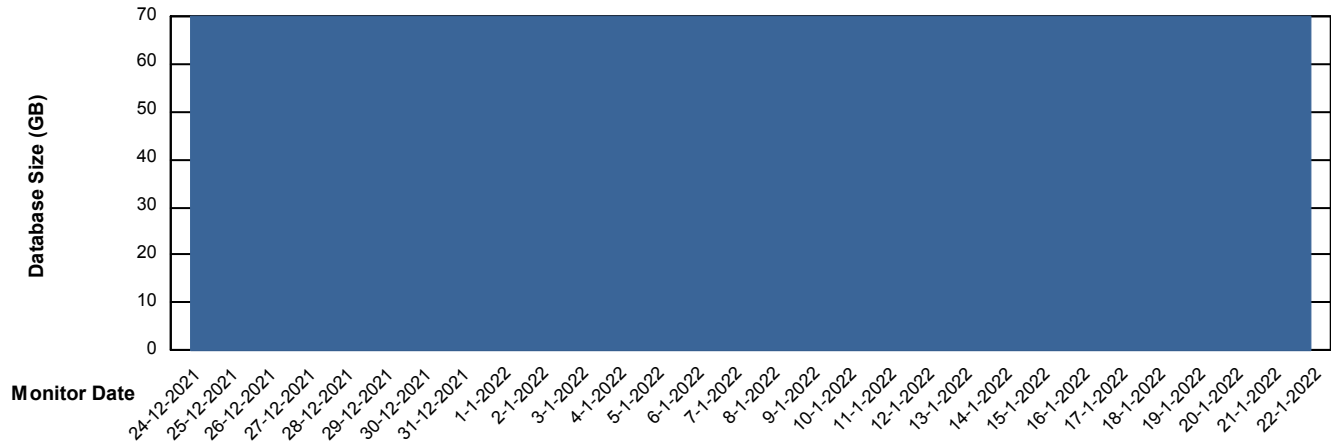

DATABASE SIZE KLA_TST_KLAHQORA04_DB

Database growth over last month