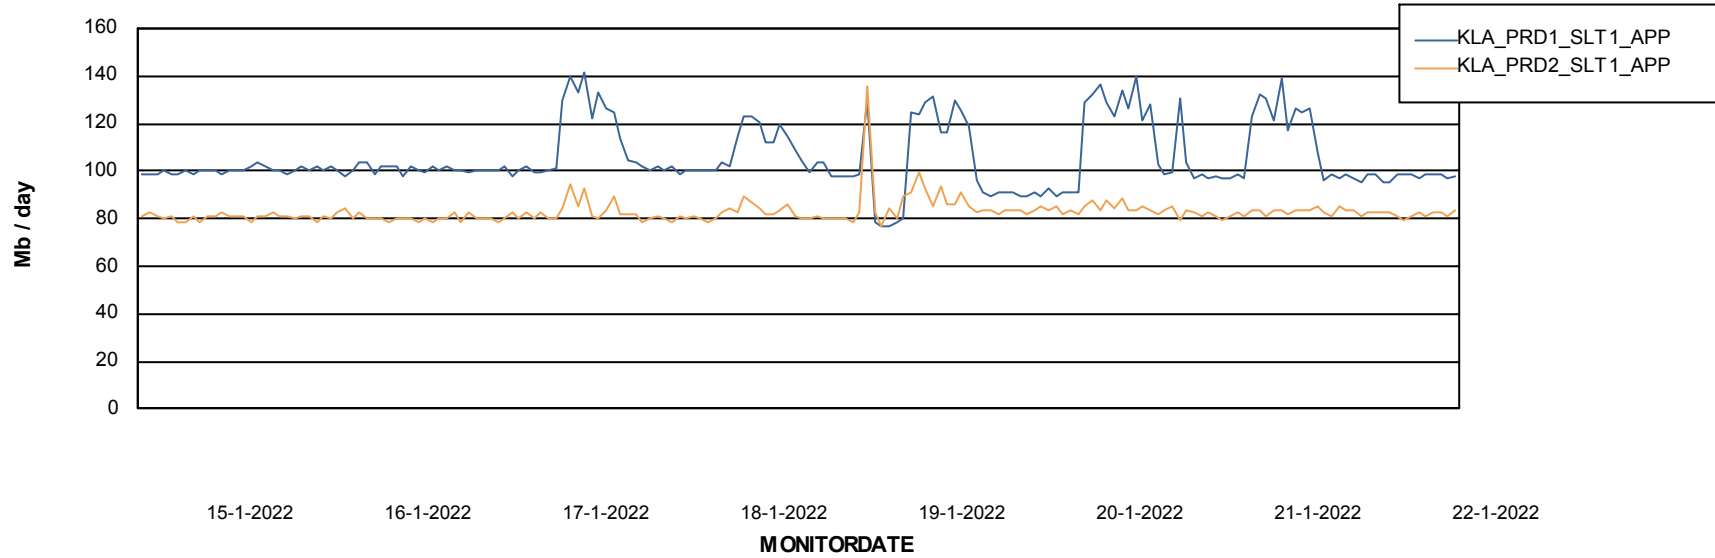

ABSSolute Application Server Services

Avg memory used per ABS Server Service