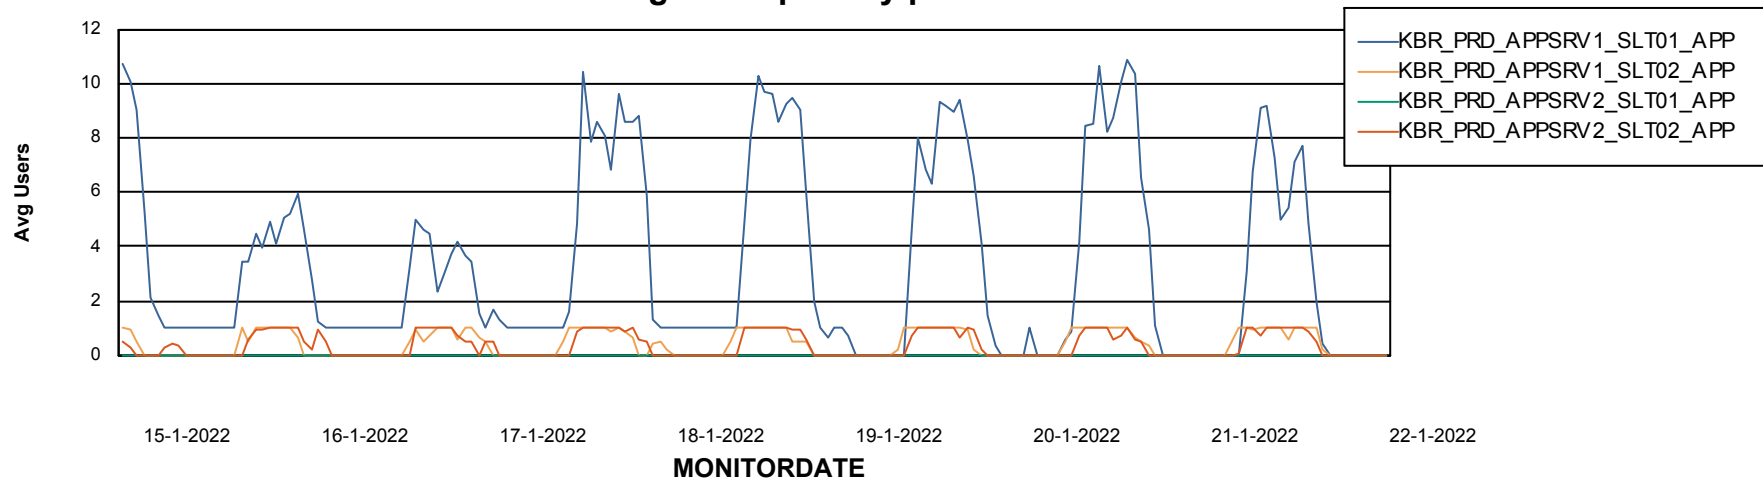

Avg users per day per ABS server