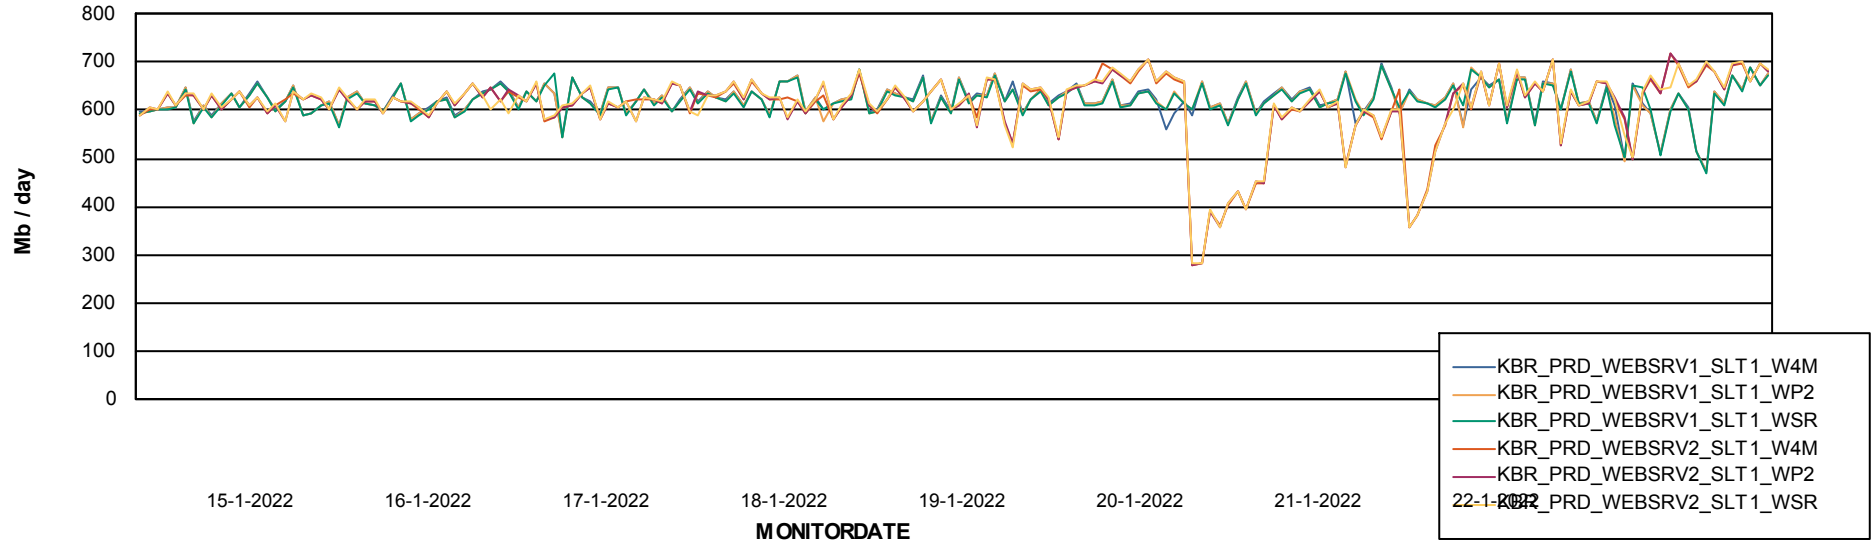

ABSSolute Web Component Services

Avg memory used per ABS Web component