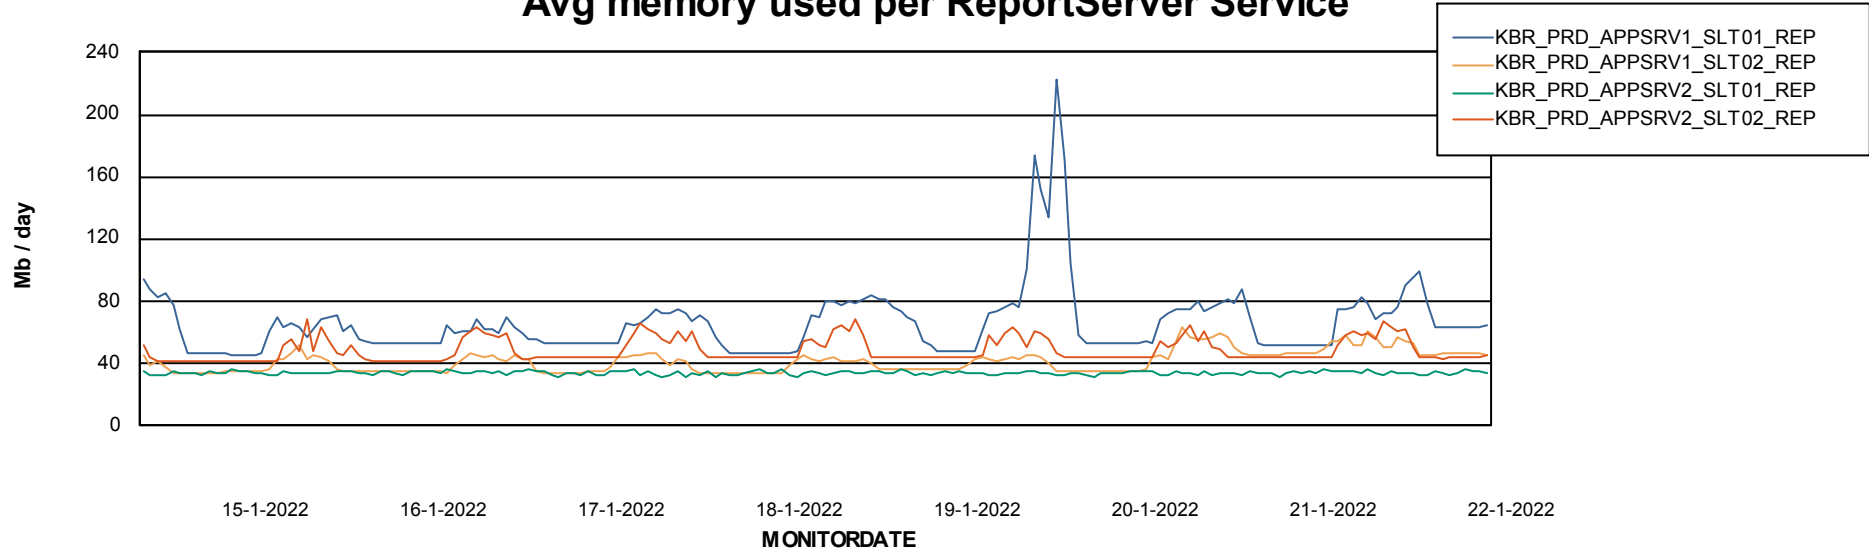

Database growth over last month

Database Tablespace KBR_PRD_DB-SRV1_DB

Date	Tablespace Name	Filesize (Gb)	Usedsize (Gb)	Percentage free
22-1-2022	ABSDATA	4	2	46
	INDX	8	0	96
21-1-2022	ABSDATA	4	2	46
	INDX	8	0	96
20-1-2022	ABSDATA	4	2	47
	INDX	8	0	96
19-1-2022	ABSDATA	4	2	47
	INDX	8	0	96
18-1-2022	ABSDATA	4	2	47
	INDX	8	0	96
17-1-2022	ABSDATA	4	2	47
	INDX	8	0	96
16-1-2022	ABSDATA	4	2	48
	INDX	8	0	96

Weekly SLA Customer Report

Customer KBR_Production
Database ID 117

ABSolute Application Server Services

Avg memory used per ABS Server Service

Weekly SLA Customer Report

Customer KBR_Production
Database ID 117

ABSSolute Application Server Services

Avg memory used per ReportServer Service

Avg users per day per ABS server

Weekly SLA Customer Report

Customer KBR_Production
Database ID 117

ABSSolute Web Component Services