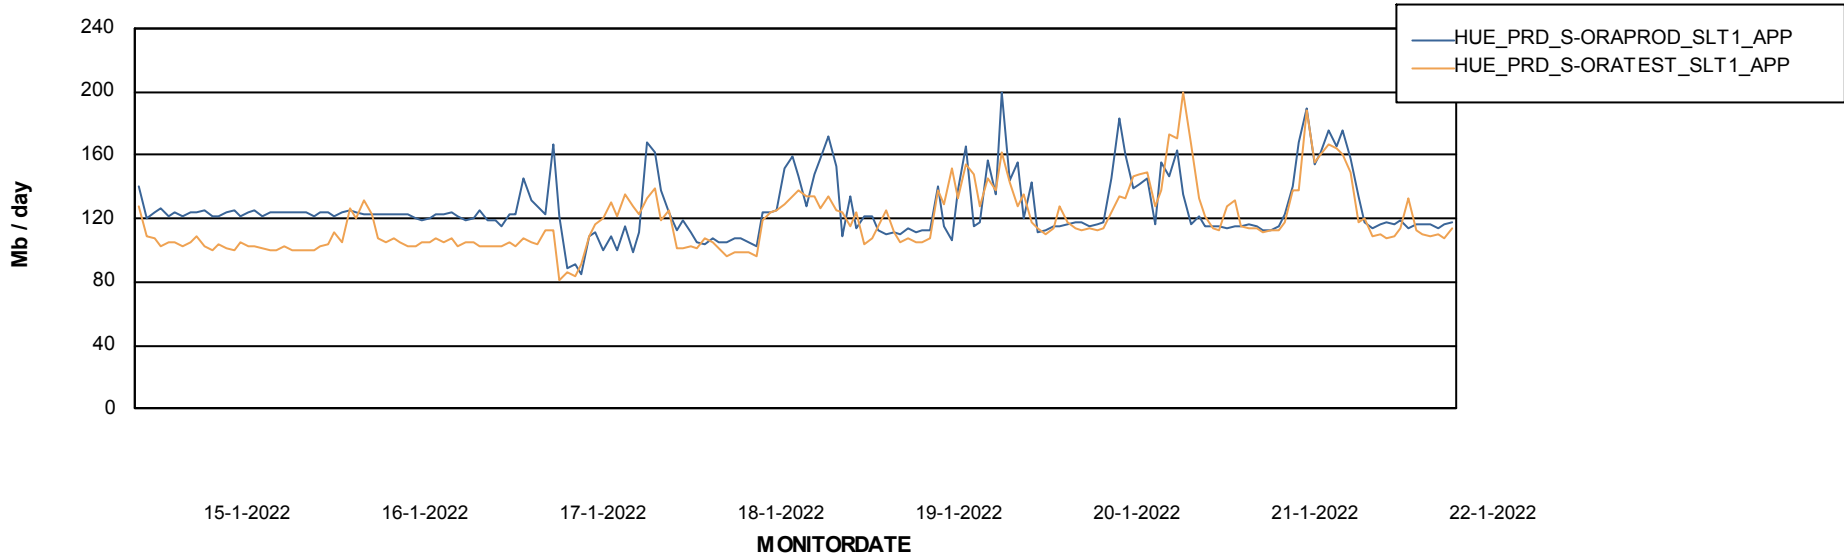

ABSSolute Application Server Services

Avg memory used per ABS Server Service