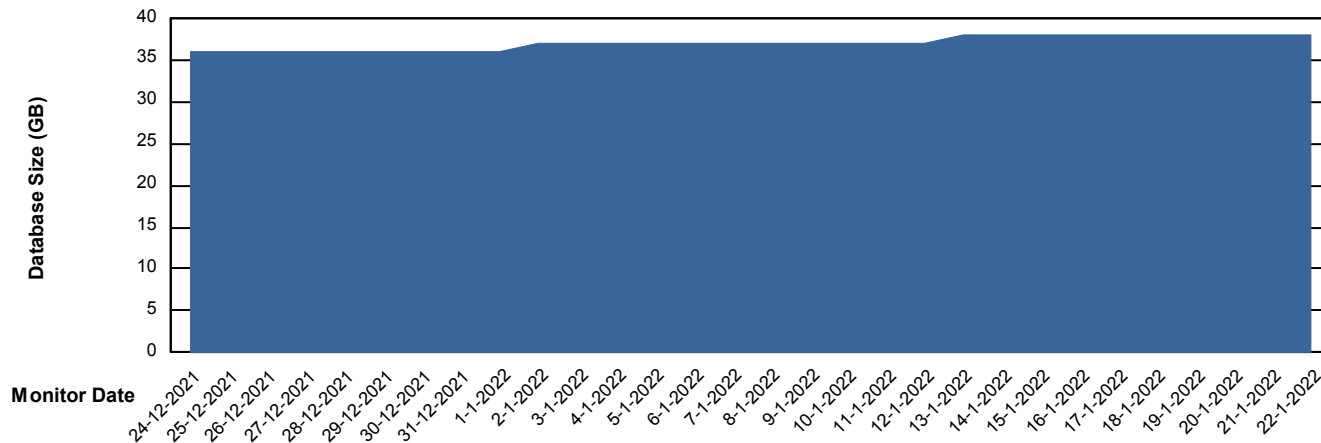

DATABASE SIZE HUE_PRD_S-ORAPROD_DB

Database growth over last month