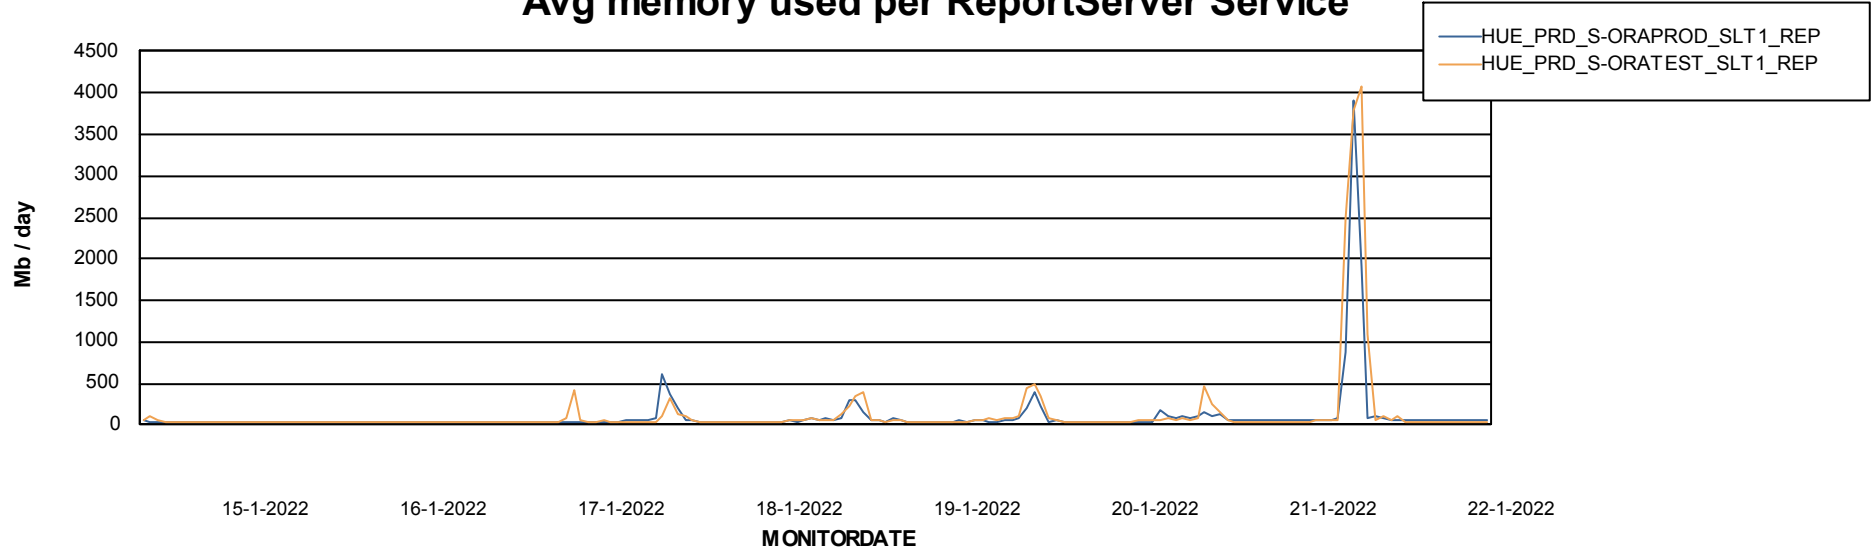

ABSSolute Application ReportServer Services

Avg memory used per ReportServer Service