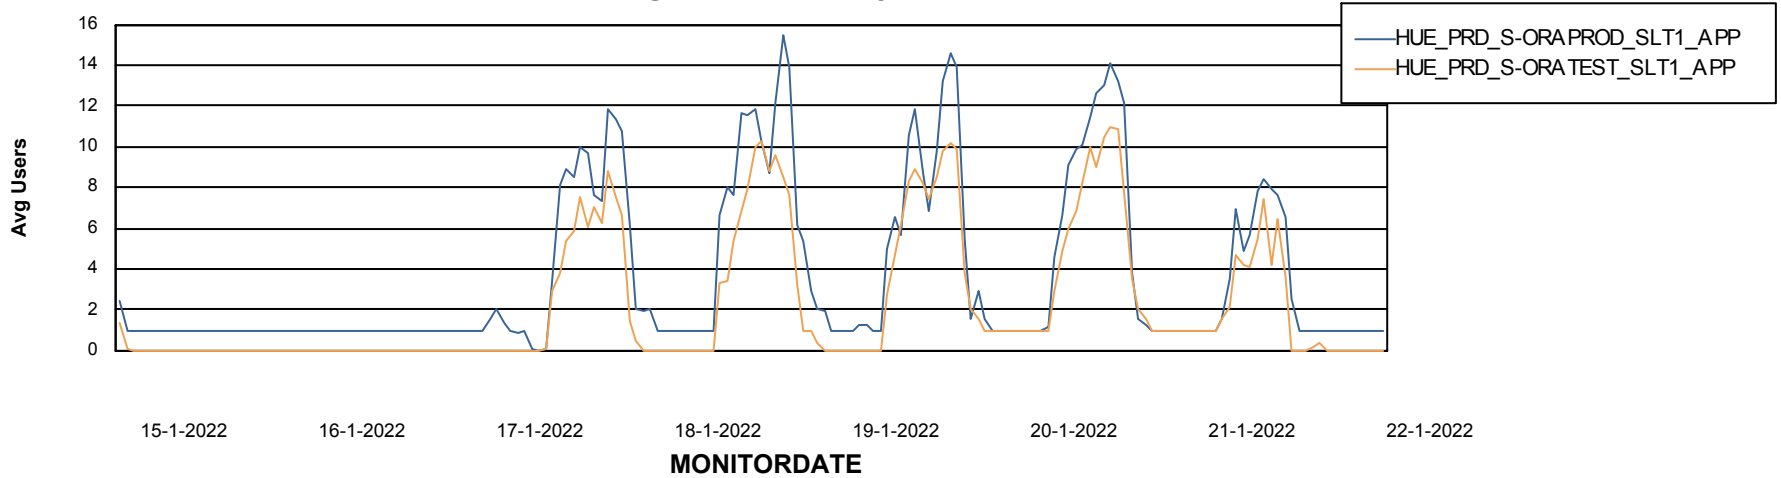

Avg users per day per ABS server