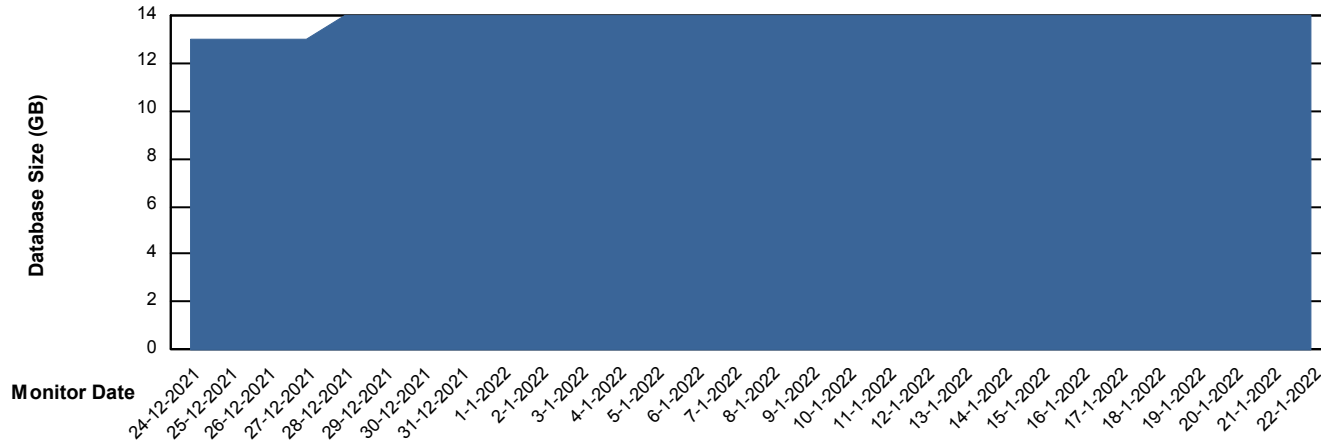

DATABASE SIZE HUE_PRD_S-ORABI_DB

Database growth over last month