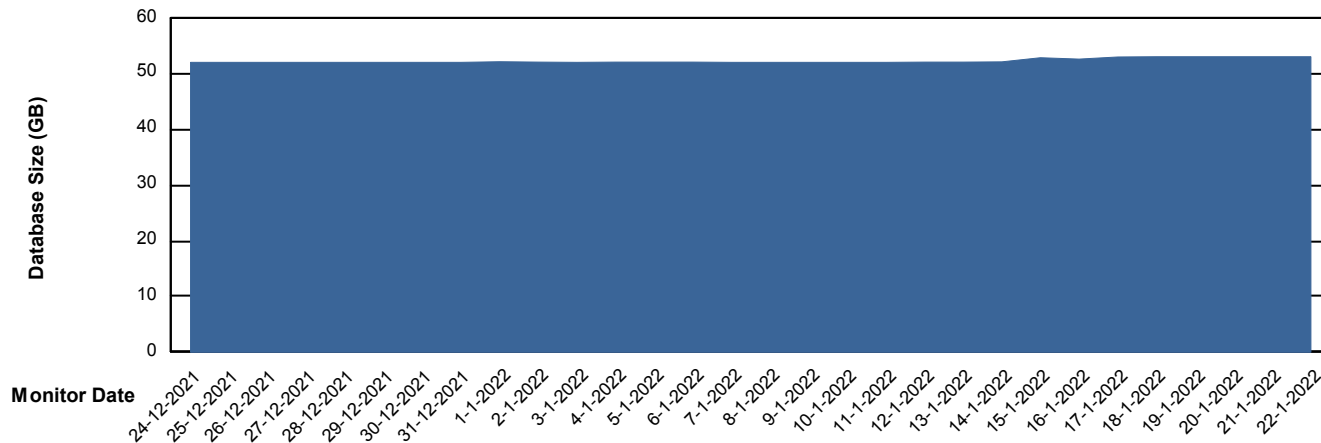

Weekly SLA Customer Report

Customer ELJ Production
Database ID 72

DATABASE SIZE ELJDB_PRD_BI

Database growth over last month

DATABASE SIZE ELJDB_Production

Database growth over last month

Weekly SLA Customer Report