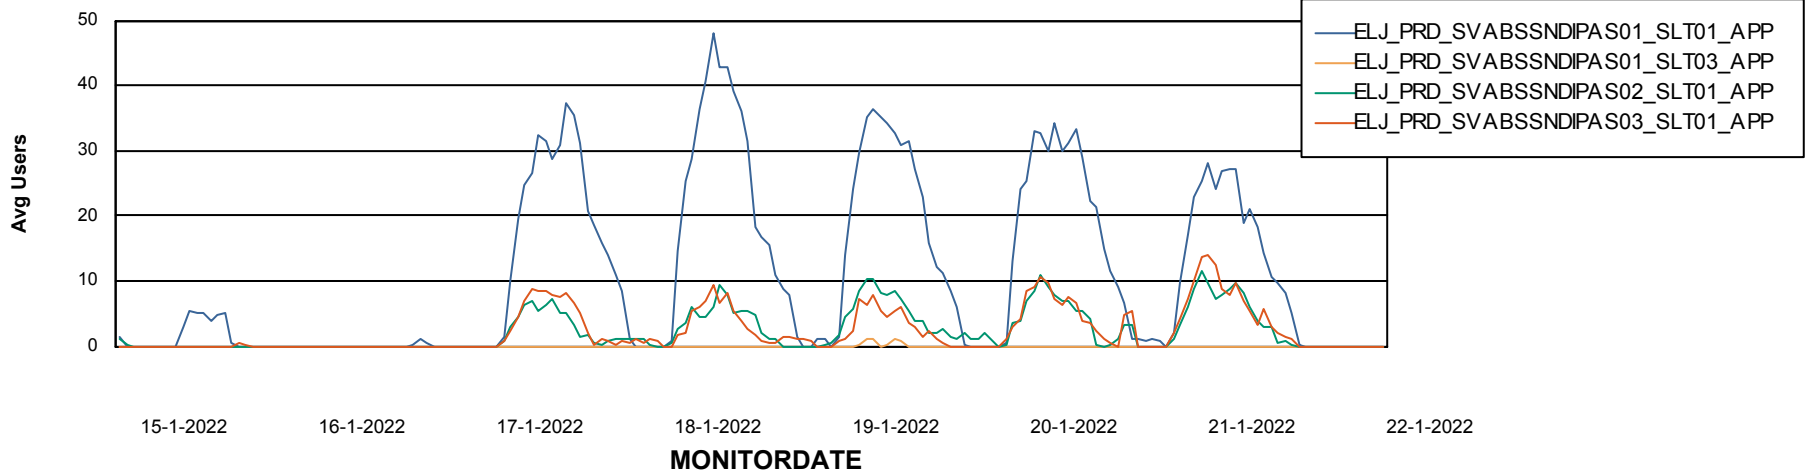

Weekly SLA Customer Report

Customer ELJ Production
Database ID 72

ABSSolute Application Server Services

Avg memory used per ABS Server Service

Avg users per day per ABS server

Weekly SLA Customer Report

Customer ELJ Production
Database ID 72