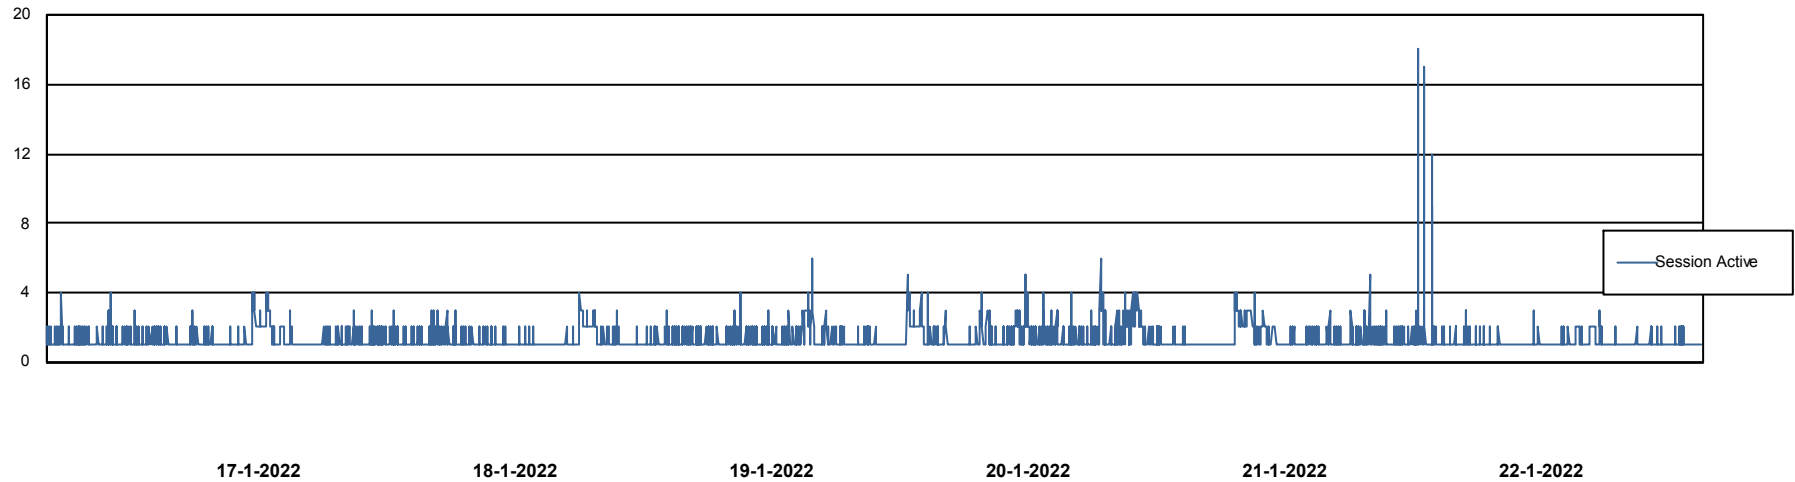

Database Performance ELJDB_Production

DB Processes Max 600
DB Sessions Max 924