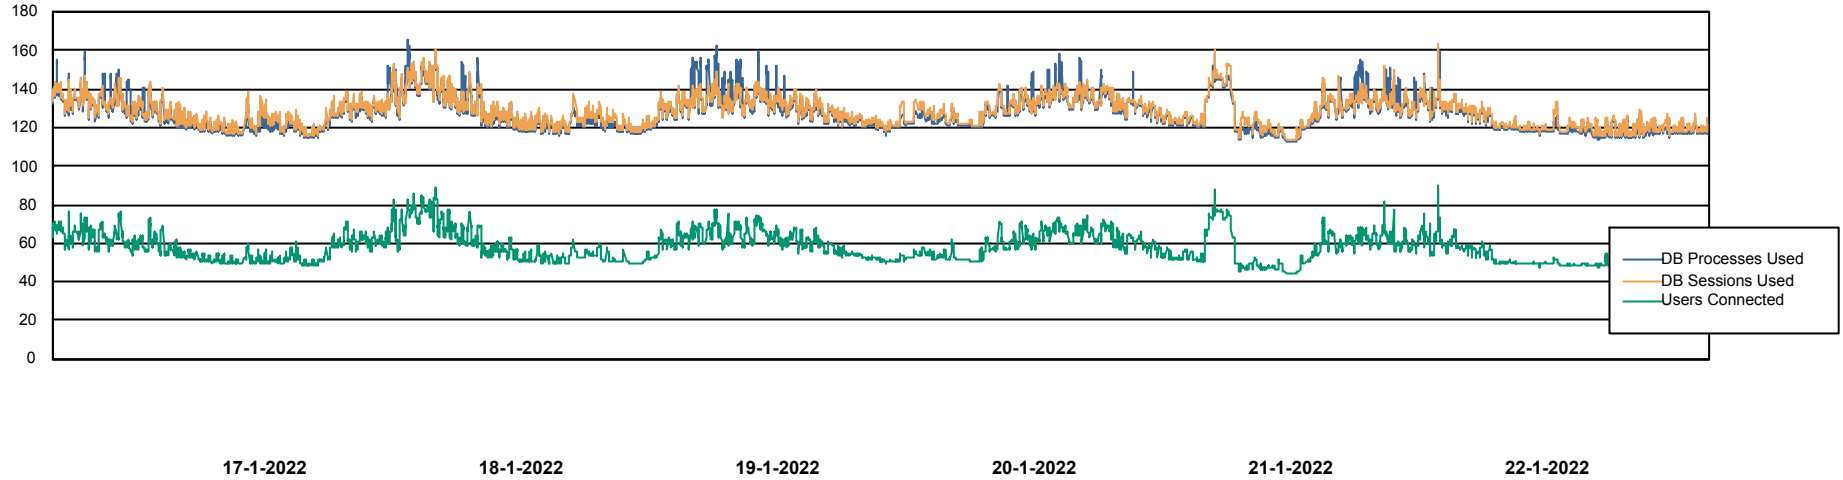

Database Performance ELJDB_Production

DB Processes Max 600
DB Sessions Max 924