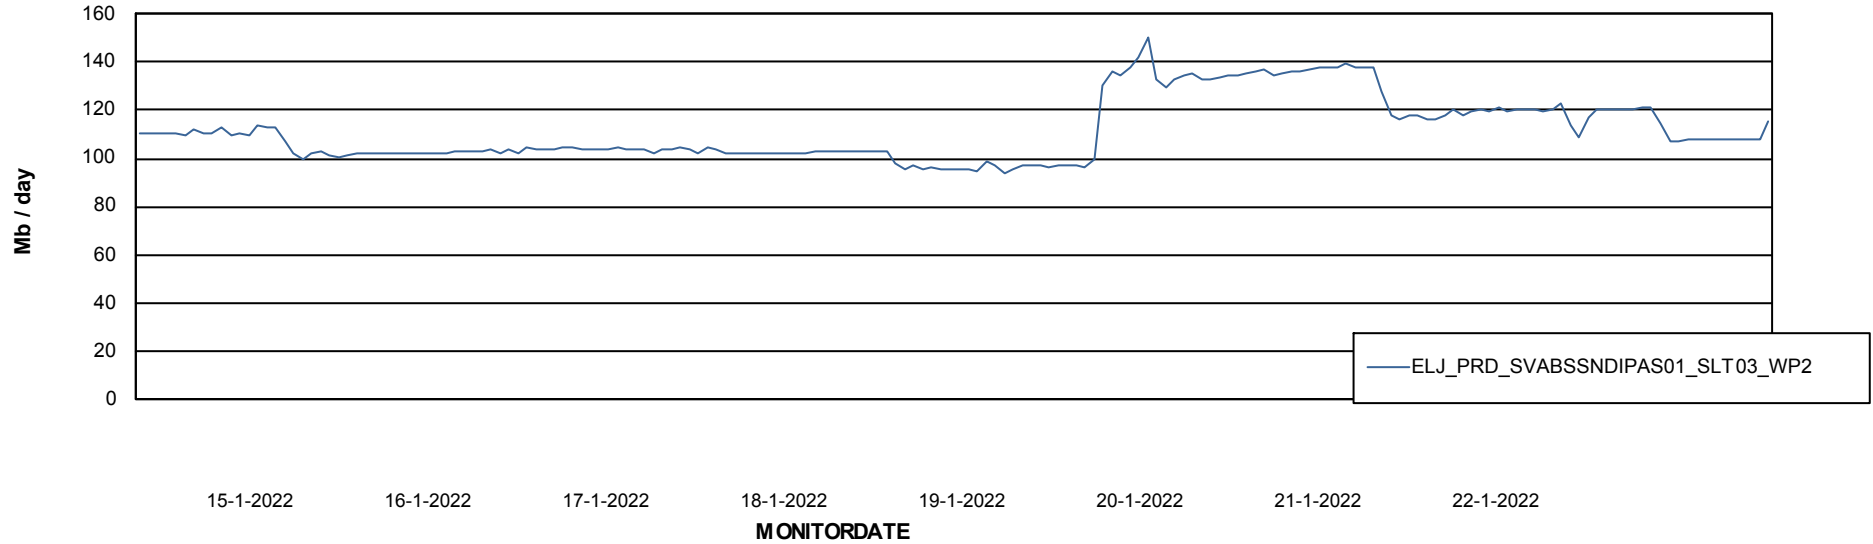

ABSSolute Application ReportServer Services

Avg memory used per ReportServer Service

Weekly SLA Customer Report

Customer ELJ Production
Database ID 72

ABSSolute Web Component Services

Avg memory used per ABS Web component