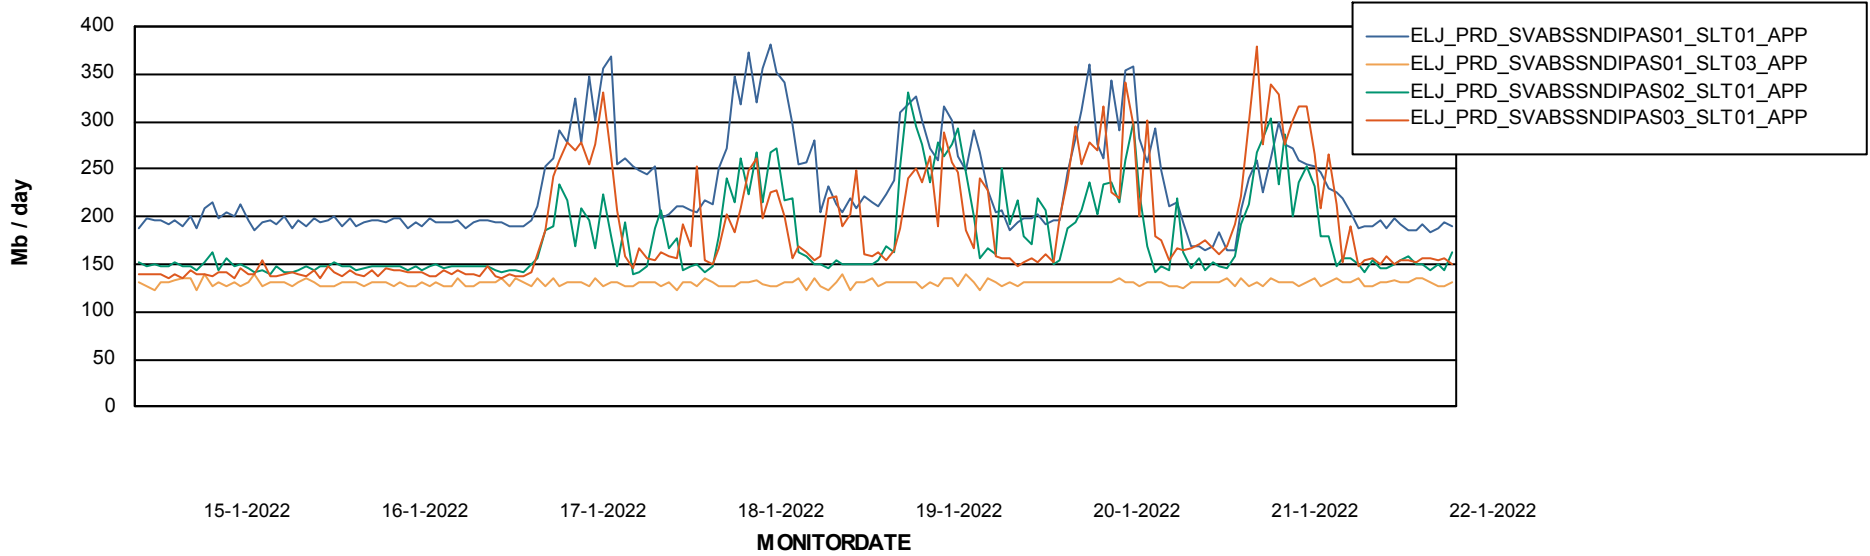

BI Status and last ETL error for ELJDB_PRD_BI

	zo 16/1/2022	ma 17/1/2022	di 18/1/2022	wo 19/1/2022	do 20/1/2022	vr 21/1/2022	za 22/1/2022
ABS DataWarehouse ETL Health	OK	OK	OK	OK	OK	OK	OK
ABS DWHStaging ETL Health	OK	OK	OK	OK	OK	OK	OK

Weekly SLA Customer Report

Customer ELJ Production
Database ID 72

ABSSolute Application Server Services

Avg memory used per ABS Server Service

Avg users per day per ABS server

Weekly SLA Customer Report

Customer ELJ Production
Database ID 72