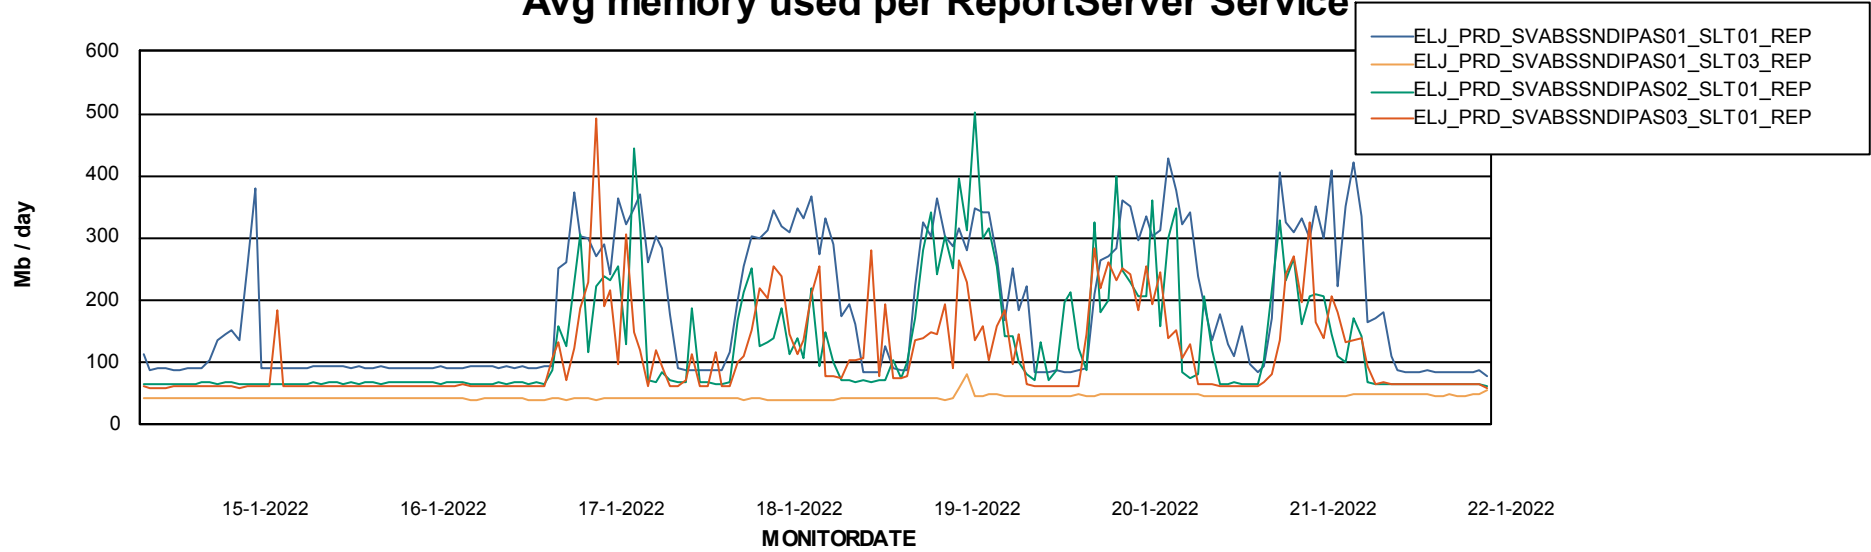

ABSSolute Application ReportServer Services

Avg memory used per ReportServer Service