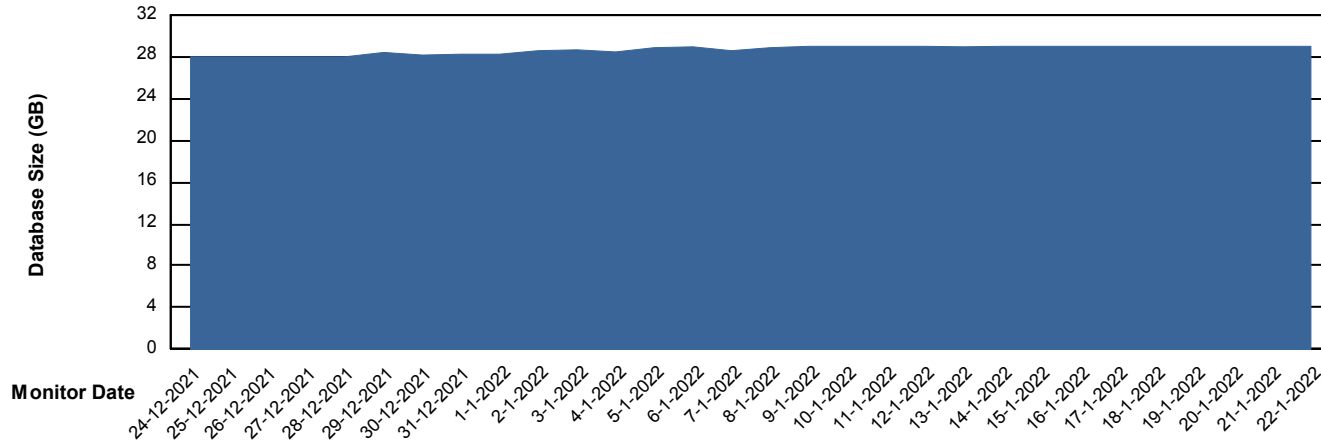

Database Performance ELJDB_Production

DB Processes Max 600
DB Sessions Max 924

Weekly SLA Customer Report

Customer ELJ Production
Database ID 72

Database Performance ELJDB_Standby

DB Processes Max 600
DB Sessions Max 924

Weekly SLA Customer Report

Customer ELJ Production
Database ID 72

DATABASE SIZE ELJDB_PRD_BI

Database growth over last month

DATABASE SIZE ELJDB_Production

Database growth over last month

Weekly SLA Customer Report