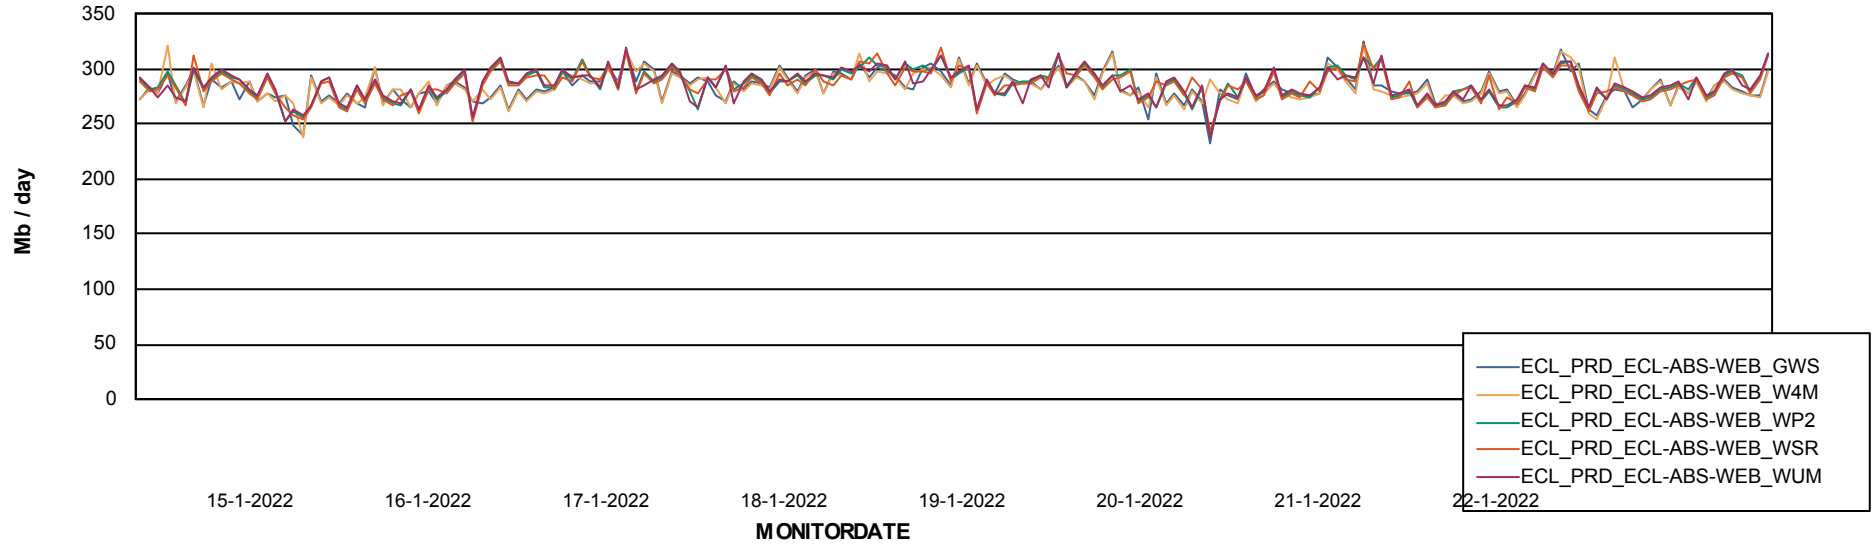

ABSSolute Application ReportServer Services

Avg memory used per ReportServer Service

Weekly SLA Customer Report

Customer ECL_Production
Database ID 77

ABSSolute Web Component Services

Avg memory used per ABS Web component