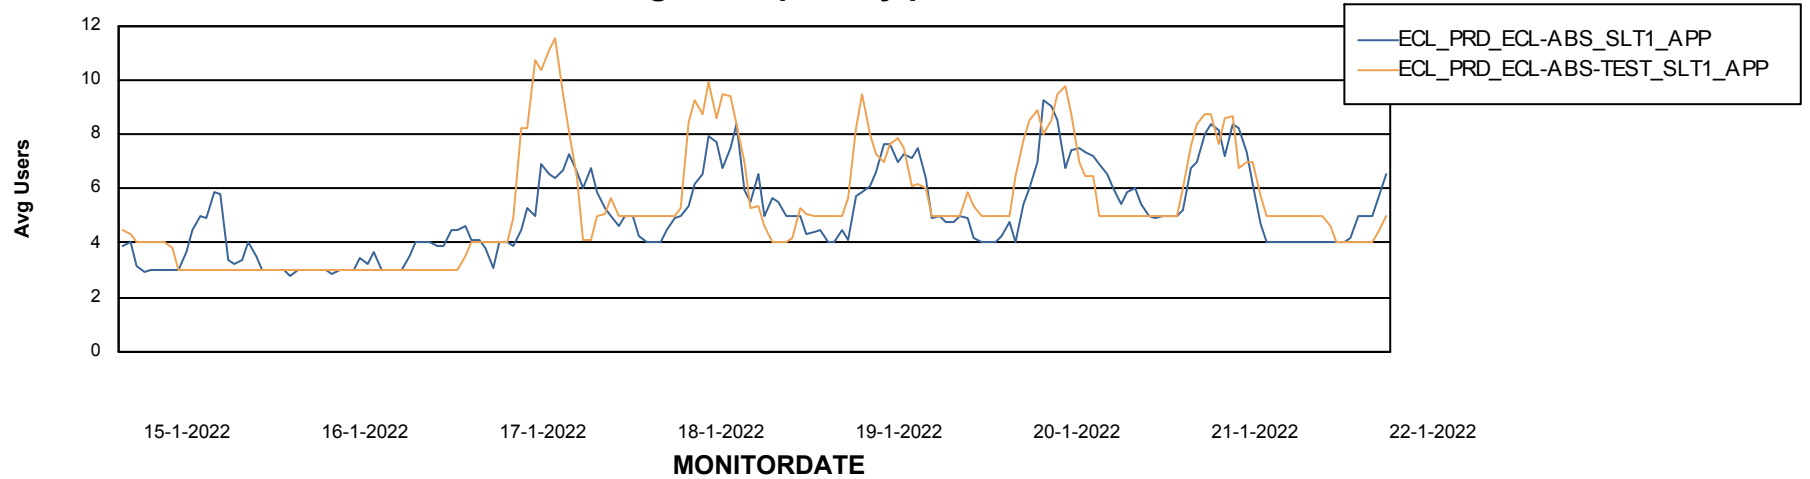

Weekly SLA Customer Report

Customer ECL_Production
Database ID 77

ABSSolute Application Server Services

Avg memory used per ABS Server Service

Avg users per day per ABS server

Weekly SLA Customer Report

Customer ECL_Production
Database ID 77