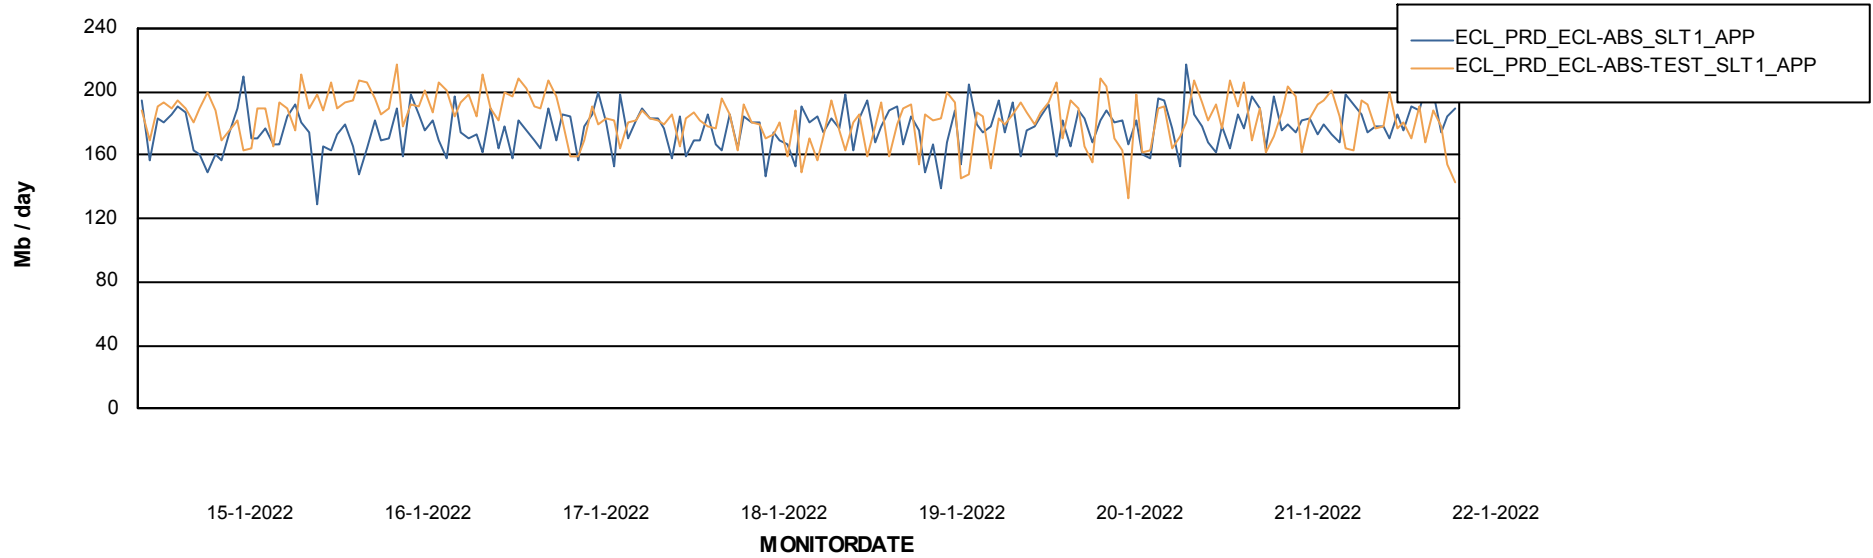

Weekly SLA Customer Report

Customer ECL_Production
Database ID 77

Database Performance ECLDB_Production

Weekly SLA Customer Report

Customer ECL_Production
Database ID 77

Database Performance ECLDB_Standby

DATABASE SIZE ECLDB_Production

Database growth over last month

Weekly SLA Customer Report

Customer ECL_Production
Database ID 77

Database Tablespace ECLDB_Production

Date	Tablespace Name	Filesize (Gb)	Usedsize (Gb)	Percentage free
22-1-2022	ABSDATA	51	42	18
	INDX	8	4	50
21-1-2022	ABSDATA	51	42	18
	INDX	8	4	50
20-1-2022	ABSDATA	51	42	18
	INDX	8	4	50
19-1-2022	ABSDATA	51	42	18
	INDX	8	4	50
17-1-2022	ABSDATA	51	42	18
	INDX	8	4	50
16-1-2022	ABSDATA	51	42	18
	INDX	8	4	50

Weekly SLA Customer Report

Customer ECL_Production
Database ID 77

ABSSolute Application Server Services

Avg memory used per ABS Server Service

Avg users per day per ABS server

Weekly SLA Customer Report

Customer ECL_Production
Database ID 77