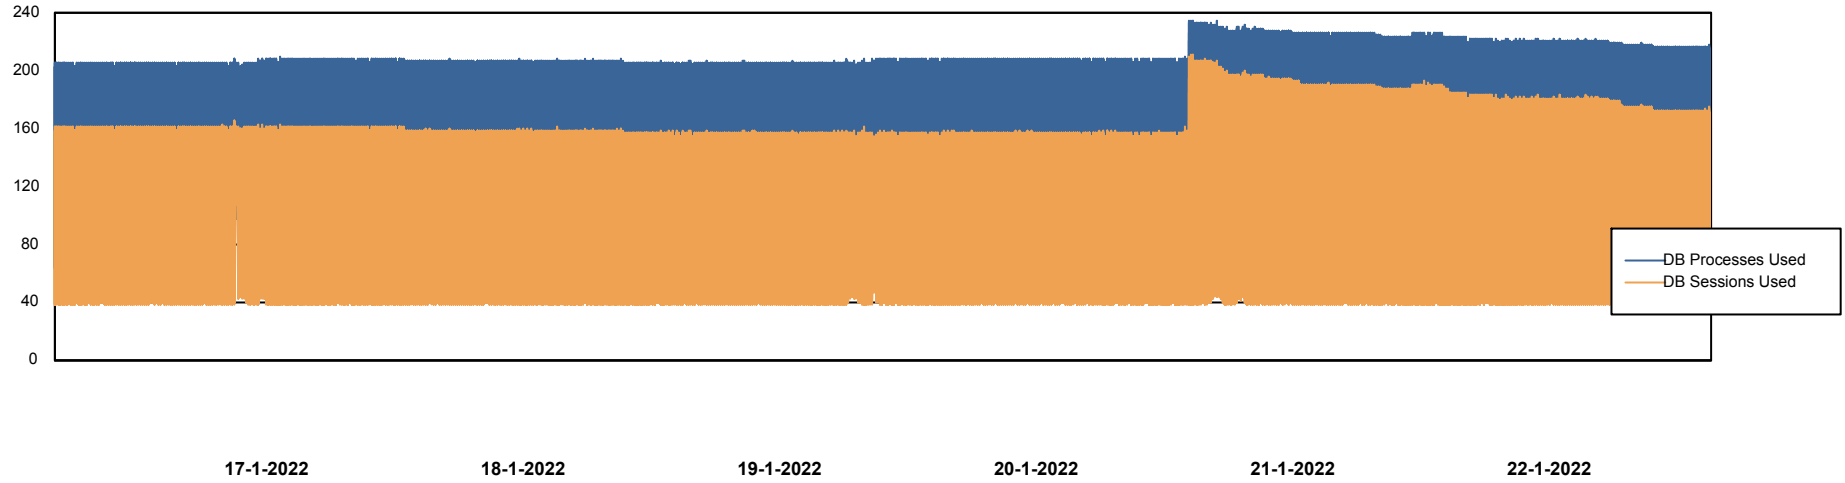

Weekly SLA Customer Report

Customer ECL_Production
Database ID 77

Database Performance ECLDB_Production

Weekly SLA Customer Report

Customer ECL_Production
Database ID 77

Database Performance ECLDB_Standby

DATABASE SIZE ECLDB_Production