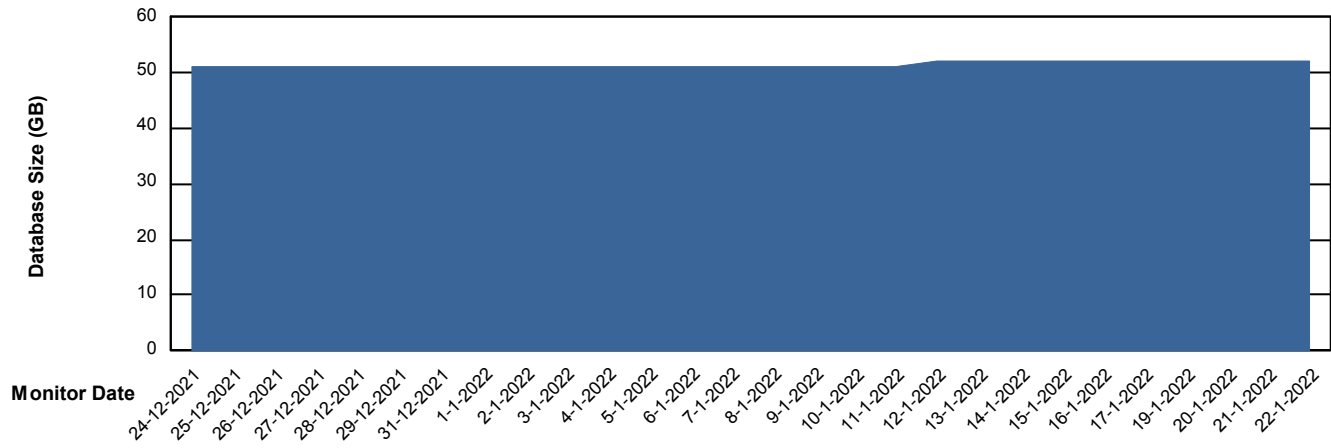

Weekly SLA Customer Report

Customer ECL_Production
Database ID 77

Database Performance ECLDB_Production

Weekly SLA Customer Report

Customer ECL_Production
Database ID 77

Database Performance ECLDB_Standby

DATABASE SIZE ECLDB_Production

Database growth over last month

Weekly SLA Customer Report

Customer ECL_Production
Database ID 77

Database Tablespace ECLDB_Production

Date	Tablespace Name	Filesize (Gb)	Usedsize (Gb)	Percentage free
22-1-2022	ABSDATA	51	42	18
	INDX	8	4	50
21-1-2022	ABSDATA	51	42	18
	INDX	8	4	50
20-1-2022	ABSDATA	51	42	18
	INDX	8	4	50
19-1-2022	ABSDATA	51	42	18
	INDX	8	4	50
17-1-2022	ABSDATA	51	42	18
	INDX	8	4	50
16-1-2022	ABSDATA	51	42	18
	INDX	8	4	50