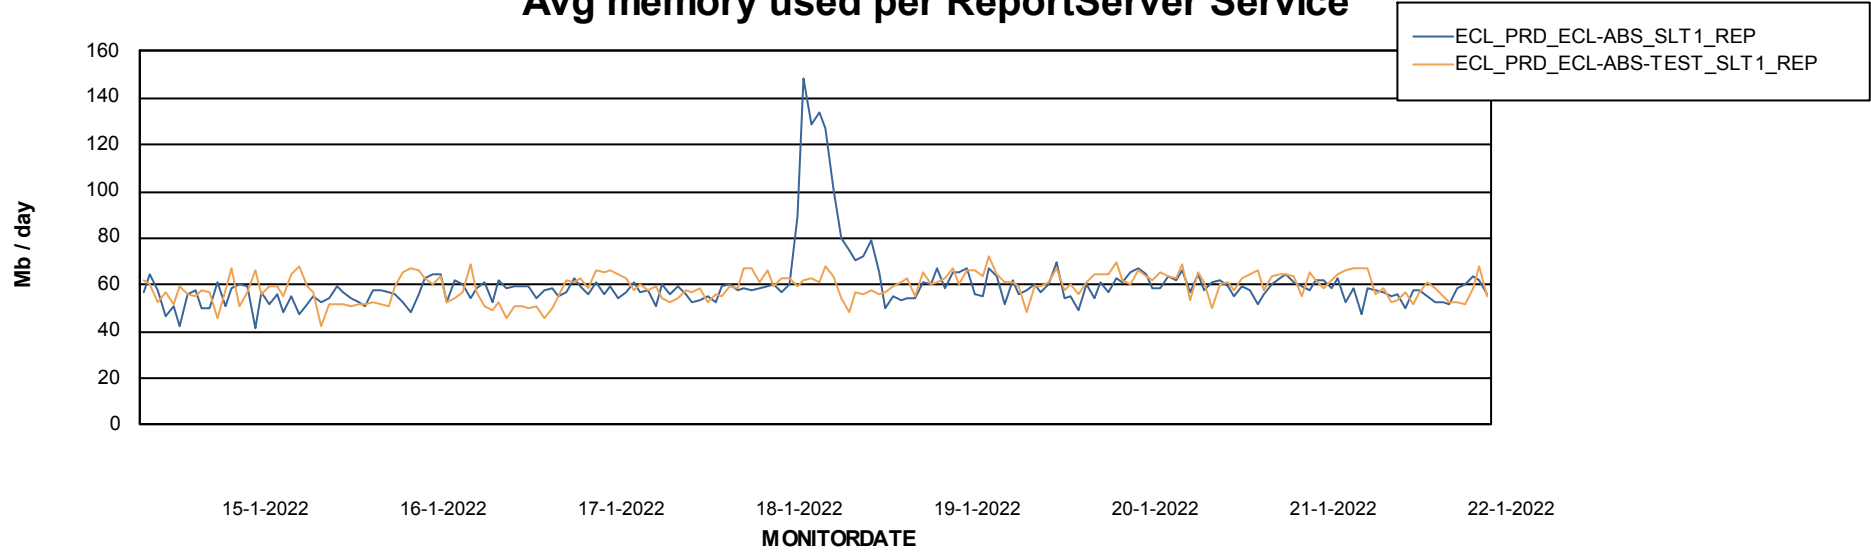

ABSSolute Application ReportServer Services

Avg memory used per ReportServer Service