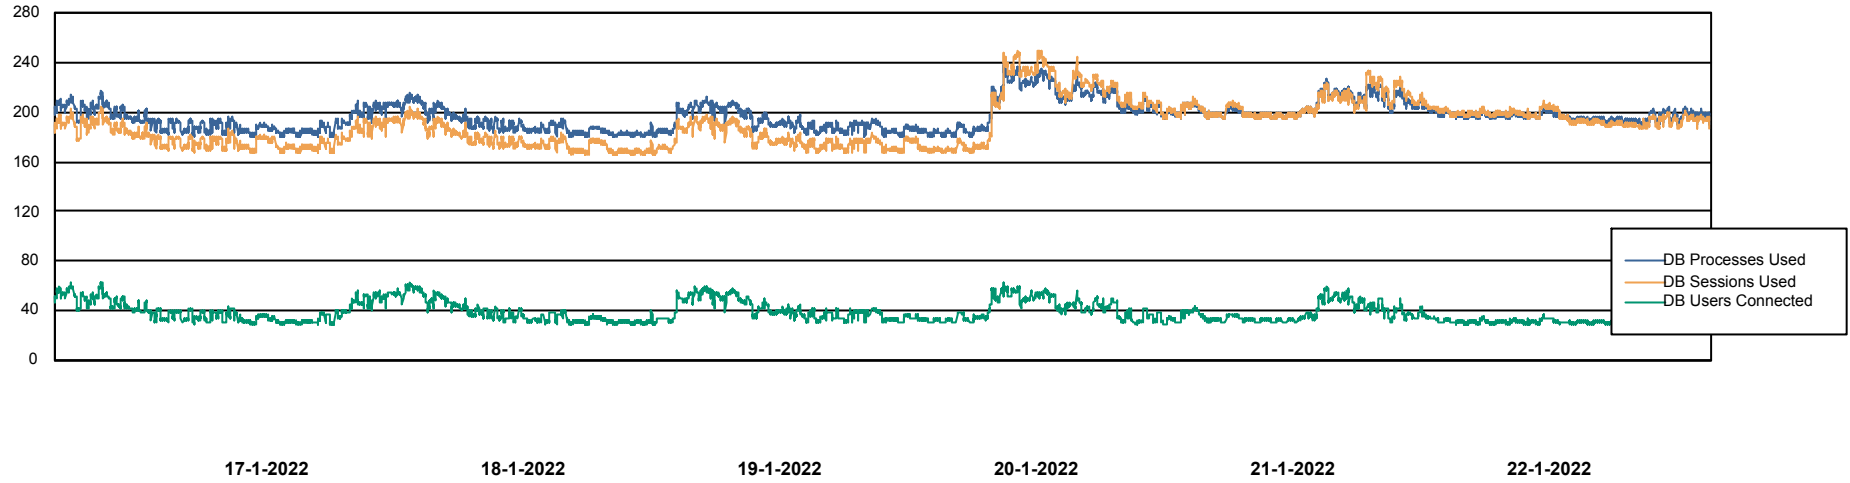

Weekly SLA Customer Report

Customer ECL_Production
Database ID 77

Harddisk Usage ECL_PRD_ECL-ABS-WEB

	Free disk space on C: (%)	Total disk space on C: (Gb)	Used disk space on C: (Gb)
22-1-2022	38	0	78
21-1-2022	39	0	78
20-1-2022	39	127	77
19-1-2022	40	0	76
18-1-2022	41	0	75
17-1-2022	41	0	75
16-1-2022	41	0	74

Weekly SLA Customer Report

Customer ECL_Production
Database ID 77

Database Performance ECLDB_Production

Weekly SLA Customer Report

Customer ECL_Production
Database ID 77

Database Performance ECLDB_Standby

DATABASE SIZE ECLDB_Production