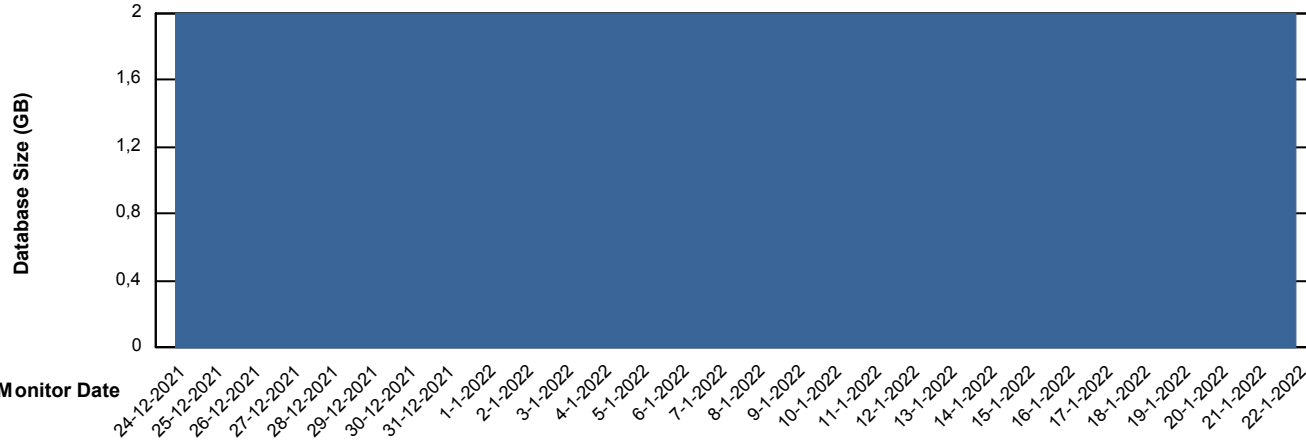

Weekly SLA Customer Report

Customer DFD_Production
Database ID 39

Database Performance DFDDB_Production

DB Processes Max 4
DB Sessions Max 600

Weekly SLA Customer Report

Customer DFD_Production
 Database ID 39

DATABASE SIZE DFDDDB_Production

Database growth over last month

Database Tablespace DFDDDB_Production

Date	Tablespace Name	Filesize (Gb)	Usedsize (Gb)	Percentage free
22-1-2022	ABSDATA	83	0	100
	INDX	161	0	100
21-1-2022	ABSDATA	83	0	100
	INDX	161	0	100
20-1-2022	ABSDATA	83	0	100
	INDX	161	0	100
19-1-2022	ABSDATA	83	0	100
	INDX	161	0	100
18-1-2022	ABSDATA	83	0	100
	INDX	161	0	100
17-1-2022	ABSDATA	83	0	100
	INDX	161	0	100
16-1-2022	ABSDATA	83	0	100
	INDX	161	0	100