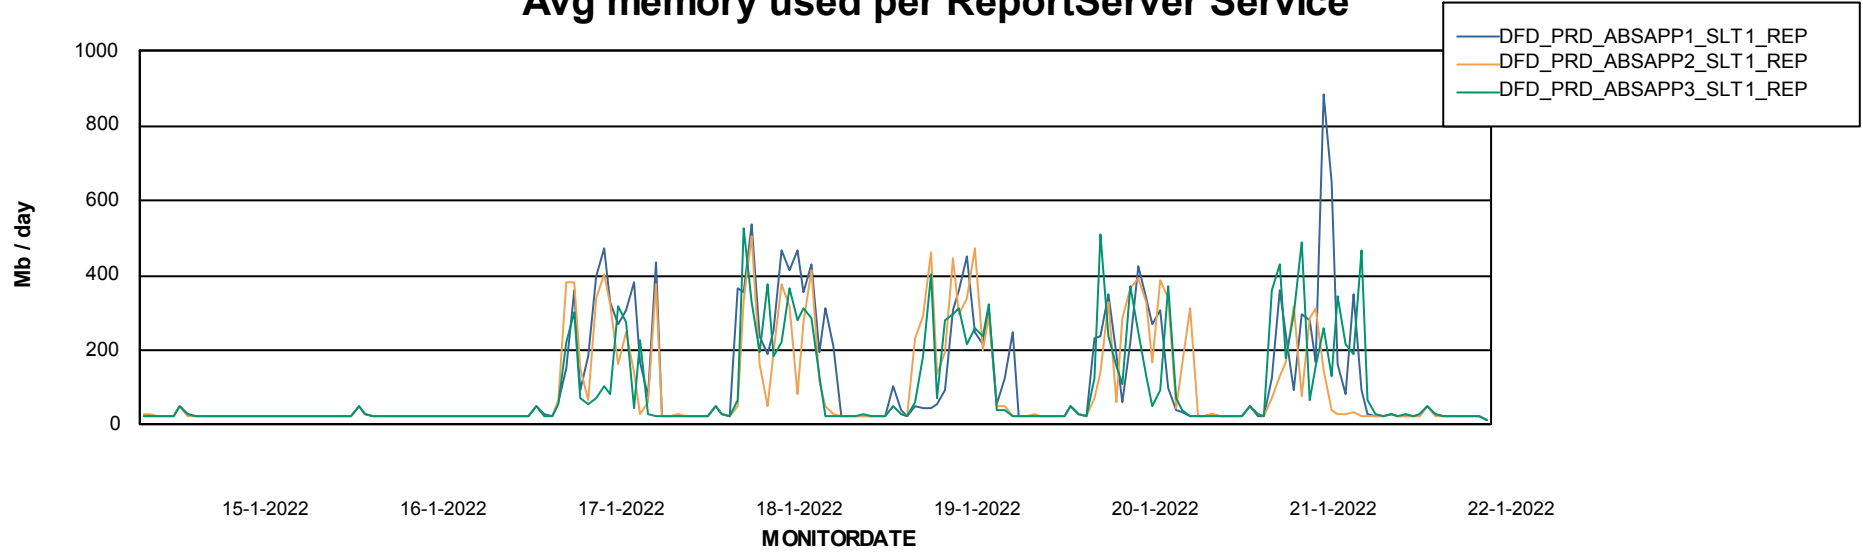

ABSSolute Application ReportServer Services

Avg memory used per ReportServer Service