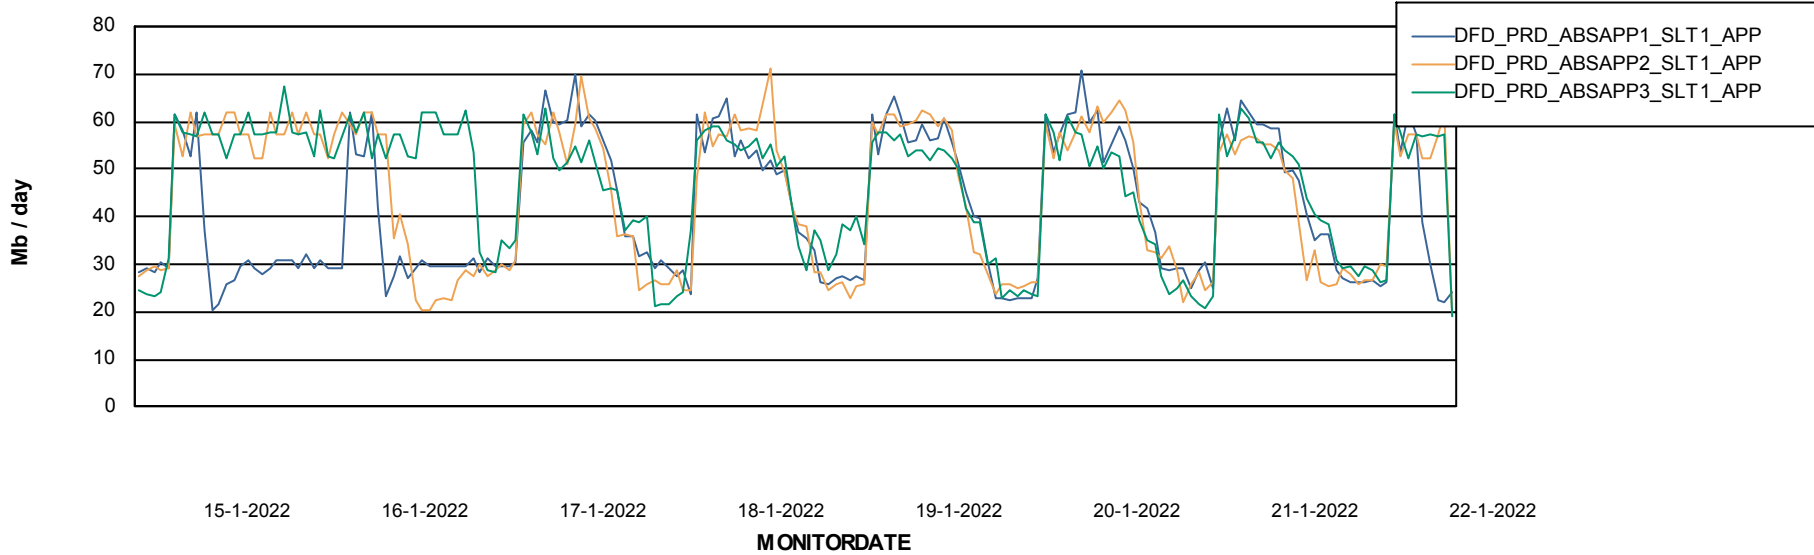

Weekly SLA Customer Report

Customer DFD_Production
Database ID 39

Database Performance DFDDB_Production

DB Processes Max 4
DB Sessions Max 600

Weekly SLA Customer Report

Customer DFD_Production
 Database ID 39

DATABASE SIZE DFDDDB_Production

Database growth over last month

Database Tablespace DFDDDB_Production

Date	Tablespace Name	Filesize (Gb)	Usedsize (Gb)	Percentage free
22-1-2022	ABSDATA	83	0	100
	INDX	161	0	100
21-1-2022	ABSDATA	83	0	100
	INDX	161	0	100
20-1-2022	ABSDATA	83	0	100
	INDX	161	0	100
19-1-2022	ABSDATA	83	0	100
	INDX	161	0	100
18-1-2022	ABSDATA	83	0	100
	INDX	161	0	100
17-1-2022	ABSDATA	83	0	100
	INDX	161	0	100
16-1-2022	ABSDATA	83	0	100
	INDX	161	0	100

Weekly SLA Customer Report

Customer DFD_Production
Database ID 39

ABSolute Application Server Services

Avg memory used per ABS Server Service

Avg users per day per ABS server

Weekly SLA Customer Report

Customer DFD_Production
Database ID 39